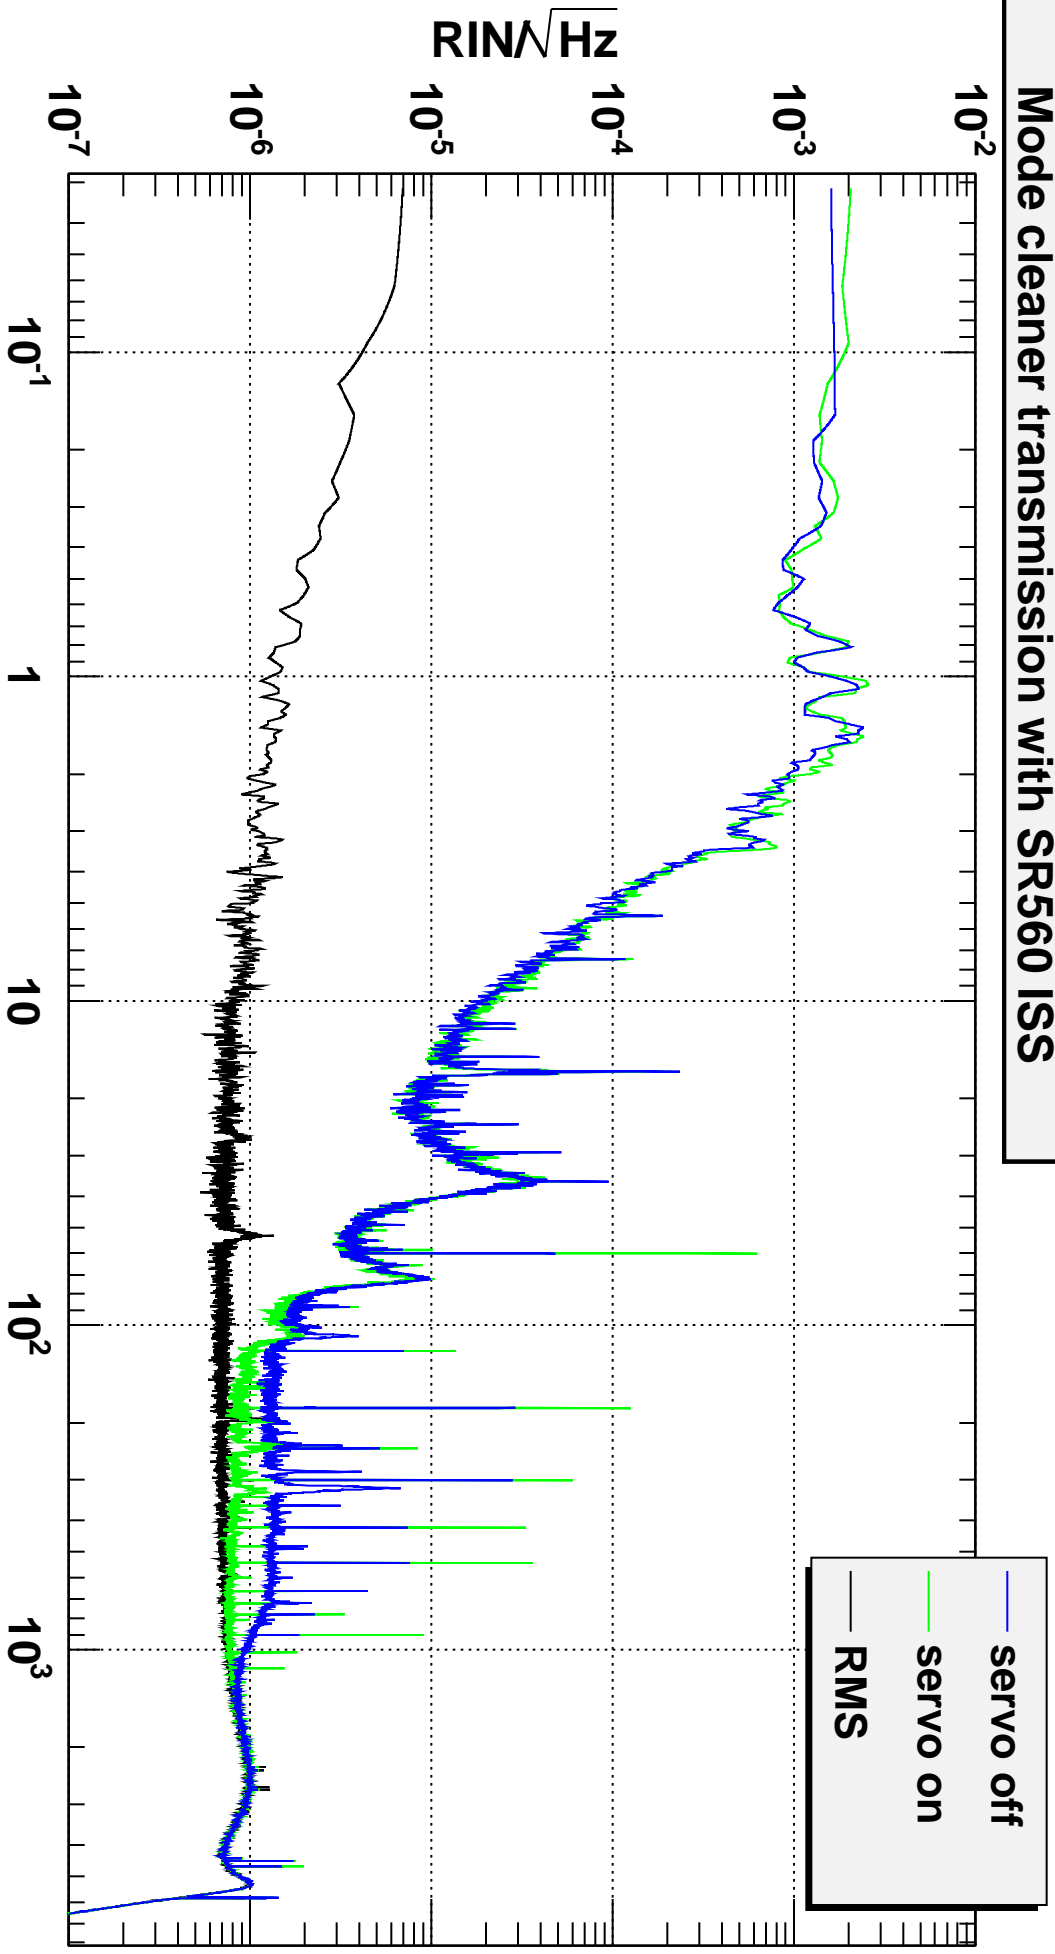

# Mode cleaner transmission with SR560 ISS

servo off  
servo on  
RMS

\*T0=14/11/2013 03:33:43

\*Avg=1/Bin=23L

BW=0.0468662