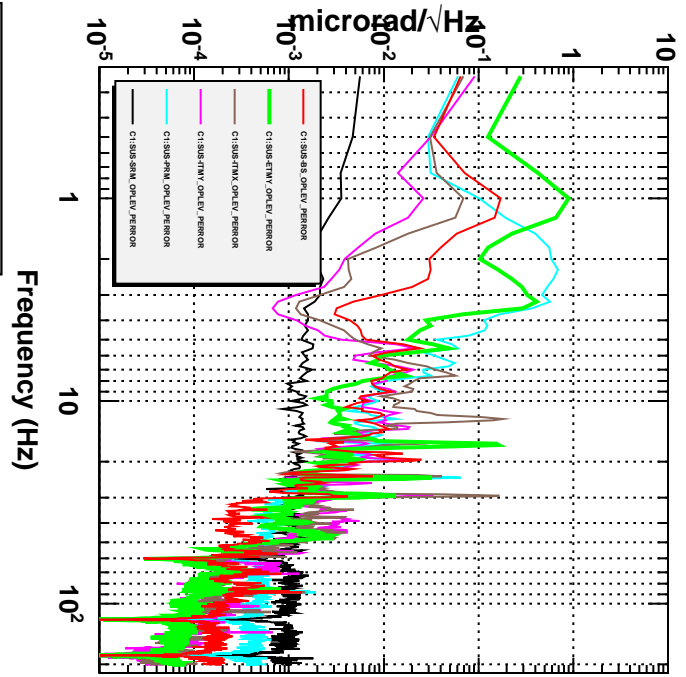

Power spectrum

Power spectrum

T0=30/10/2013 10:17:50 Avg=10

BW=0.375