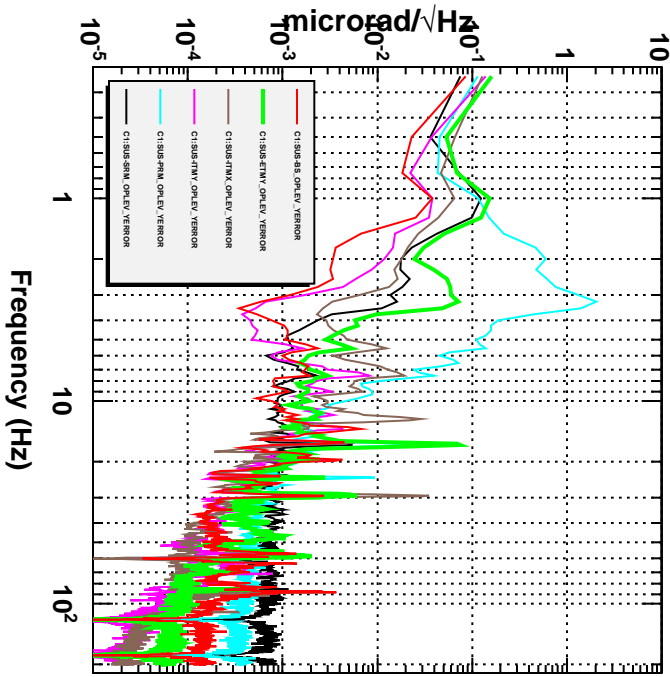

Power spectrum

Power spectrum

T0=30/10/2013 10:17:50 Avg=10

BW=0.375