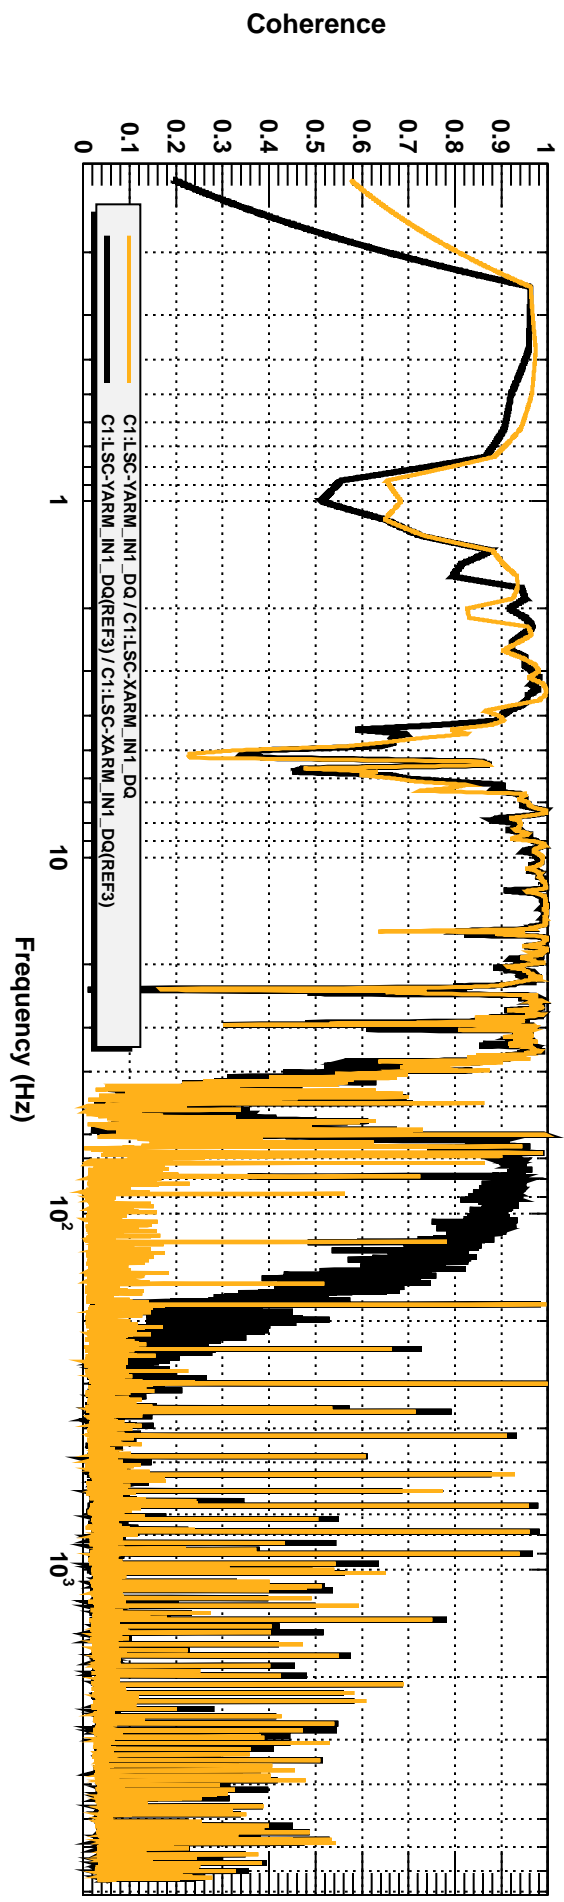

Arm Spectra w/ MC2 dewhite ON/OFF

*T0=27/10/2013 10:51:37

Coherence

*T0=27/10/2013 10:51:37