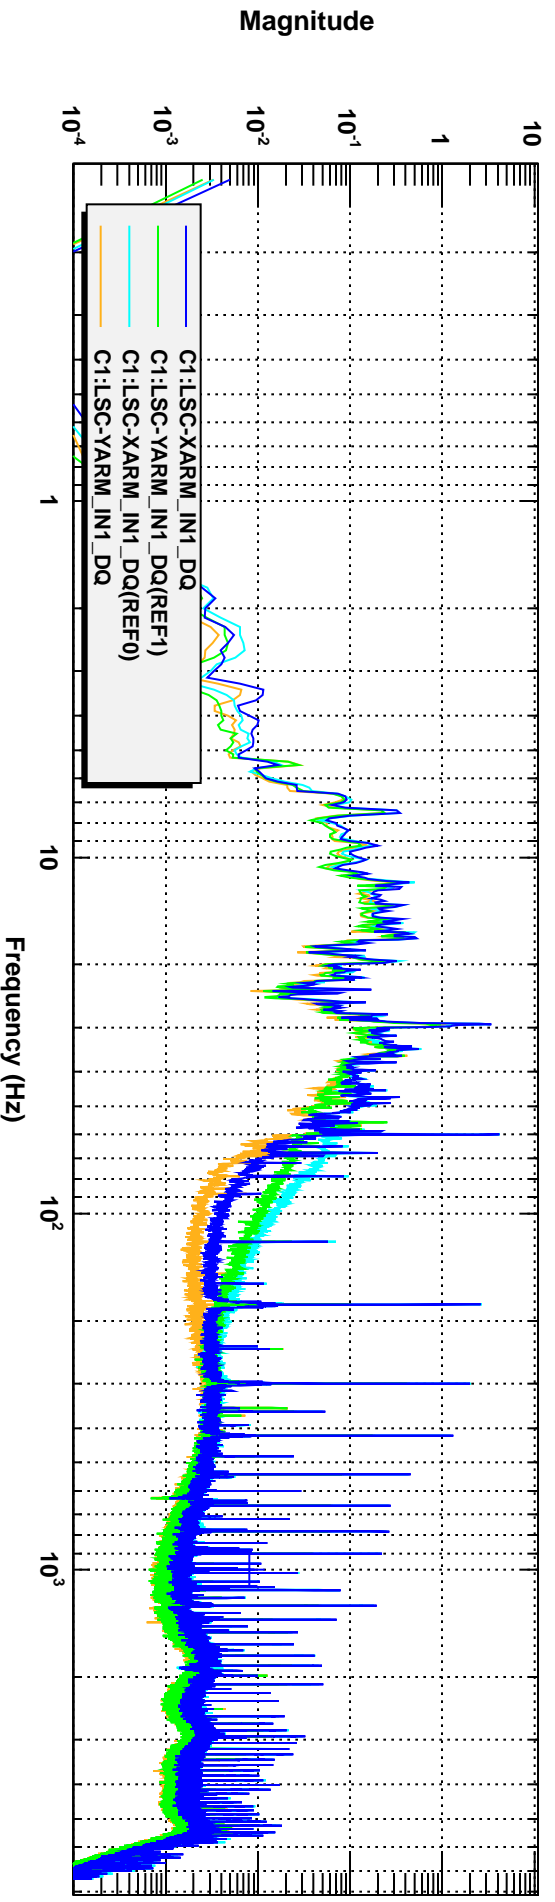

Arm Spectra w/ MC2 dewhite ON/OFF

*T0=27/10/2013 10:51:37

Coherence

*T0=27/10/2013 10:51:37