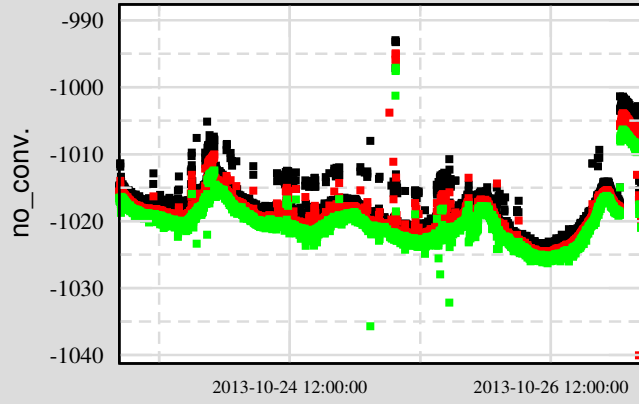

Trend from 13-10-23-04-40-47 to 13-10-27-04-38-47

Ch 3: C1:SUS-MC1_SUSPIT_INMON

Ch 8: C1:SUS-MC2_SUSYAW_INMON

Ch 2: C1:IOO-MC_TRANS_SUM_ERR_DQ

Ch 7: C1:SUS-MC2_SUSPIT_INMON

Ch 12: C1:SUS-MC3_SUSYAW_INMON

Ch 1: C1:IOO-MC_RFPD_DCMON