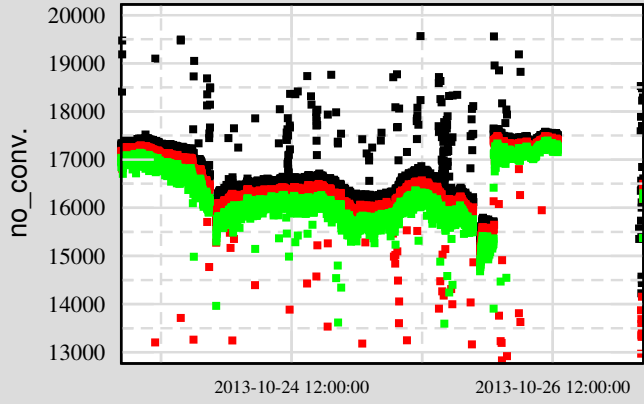

Trend from 13-10-23-04-40-47 to 13-10-27-04-38-47

Ch 3: C1:SUS-MC1_SUSPIT_INMON

Ch 8: C1:SUS-MC2_SUSYAW_INMON

Ch 2: C1:IOO-MC_TRANS_SUM_ERR_DQ

Ch 7: C1:SUS-MC2_SUSPIT_INMON

Ch 12: C1:SUS-MC3_SUSYAW_INMON

Ch 1: C1:IOO-MC_RFPD_DCMON