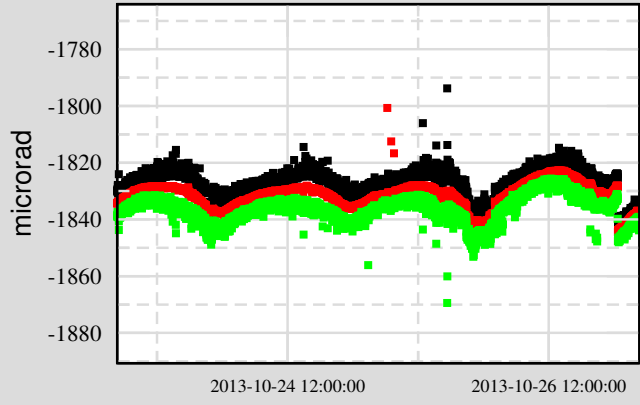

Trend from 13-10-23-04-40-47 to 13-10-27-04-38-47

Ch 3: C1:SUS-MC1_SUSPIT_INMON

Ch 8: C1:SUS-MC2_SUSYAW_INMON

Ch 2: C1:IOO-MC_TRANS_SUM_ERR_DQ

Ch 7: C1:SUS-MC2_SUSPIT_INMON

Ch 12: C1:SUS-MC3_SUSYAW_INMON

Ch 1: C1:IOO-MC_RFPD_DCMON