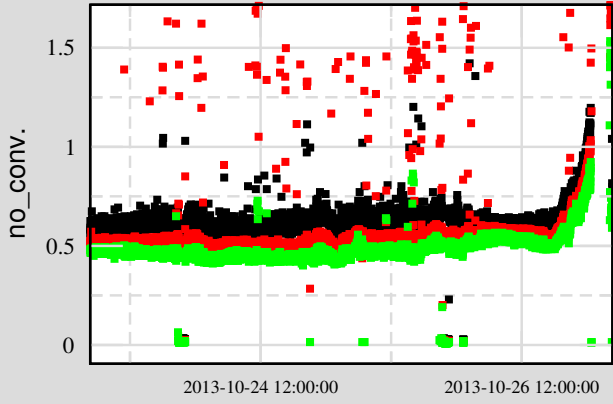

Trend from 13-10-23-04-40-47 to 13-10-27-04-38-47

Ch 3: C1:SUS-MC1_SUSPIT_INMON

Ch 8: C1:SUS-MC2_SUSYAW_INMON

Ch 2: C1:IOO-MC_TRANS_SUM_ERR_DQ

Ch 7: C1:SUS-MC2_SUSPIT_INMON

Ch 12: C1:SUS-MC3_SUSYAW_INMON

Ch 1: C1:IOO-MC_RFPD_DCMON