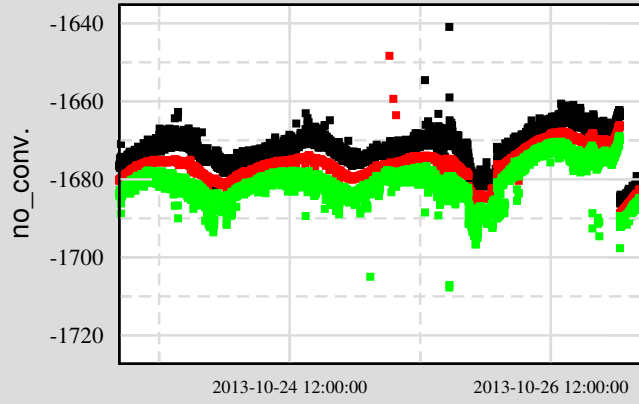

Ch 4: C1:SUS-MC1_SUSYAW_INMON