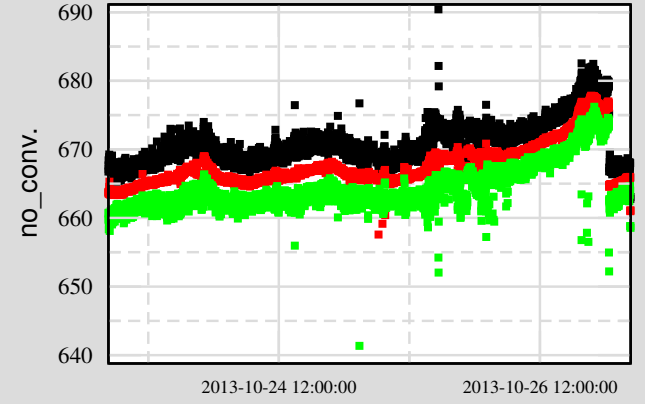

Trend from 13-10-23-04-40-47 to 13-10-27-04-38-47

Ch 3: C1:SUS-MC1_SUSPIT_INMON

Ch 8: C1:SUS-MC2_SUSYAW_INMON

Ch 2: C1:IOO-MC_TRANS_SUM_ERR_DQ

Ch 7: C1:SUS-MC2_SUSPIT_INMON

Ch 12: C1:SUS-MC3_SUSYAW_INMON

Ch 1: C1:IOO-MC_RFPD_DCMON