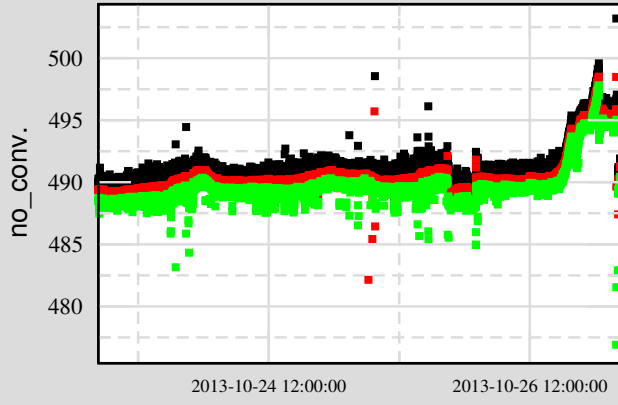

Trend from 13-10-23-04-40-47 to 13-10-27-04-38-47

Ch 3: C1:SUS-MC1_SUSPIT_INMON

Ch 8: C1:SUS-MC2_SUSYAW_INMON

Ch 2: C1:IOO-MC_TRANS_SUM_ERR_DQ

Ch 7: C1:SUS-MC2_SUSPIT_INMON

Ch 12: C1:SUS-MC3_SUSYAW_INMON

Ch 1: C1:IOO-MC_RFPD_DCMON