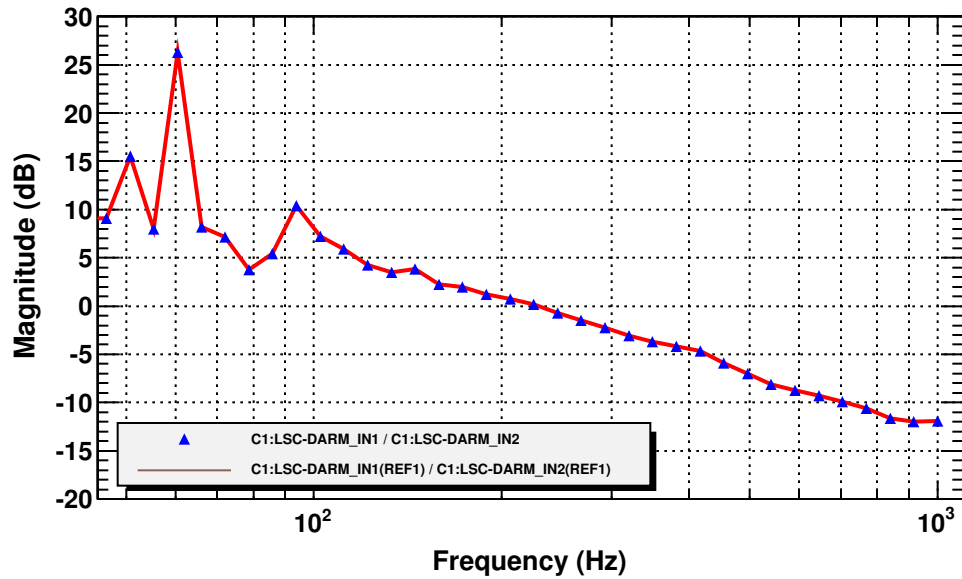

Transfer function

T0=08/10/2005 23:13:16.060058

Avg=4

Coherence function

T0=08/10/2005 23:13:16.060058

Avg=4

Transfer function

T0=08/10/2005 23:13:16.060058

Avg=4

Transfer function

T0=08/10/2005 23:13:16.060058

Avg=4