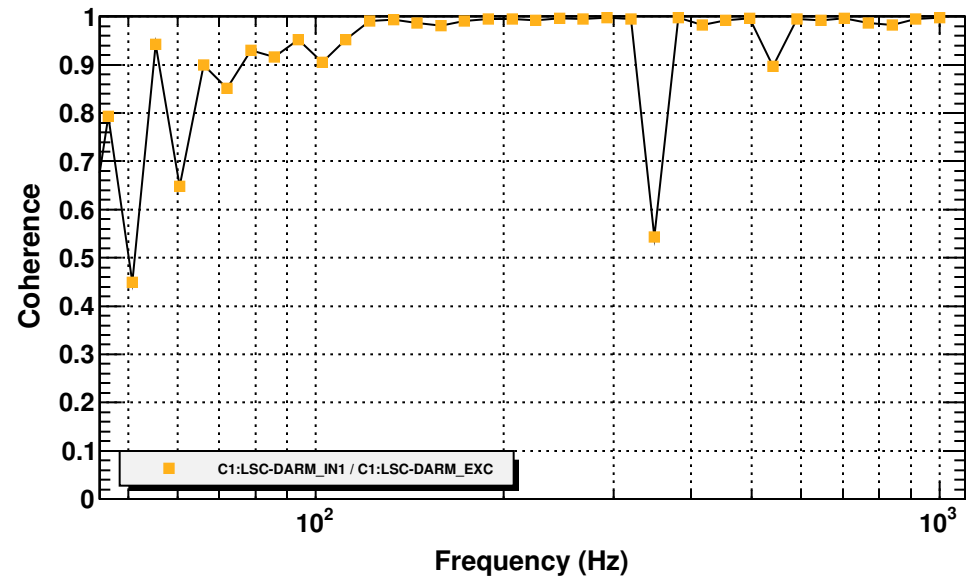

Transfer function

T0=08/10/2005 23:13:16.060058

Avg=4

Coherence function

T0=08/10/2005 23:13:16.060058

Avg=4

Transfer function

T0=08/10/2005 23:13:16.060058

Avg=4

Transfer function

T0=08/10/2005 23:13:16.060058

Avg=4