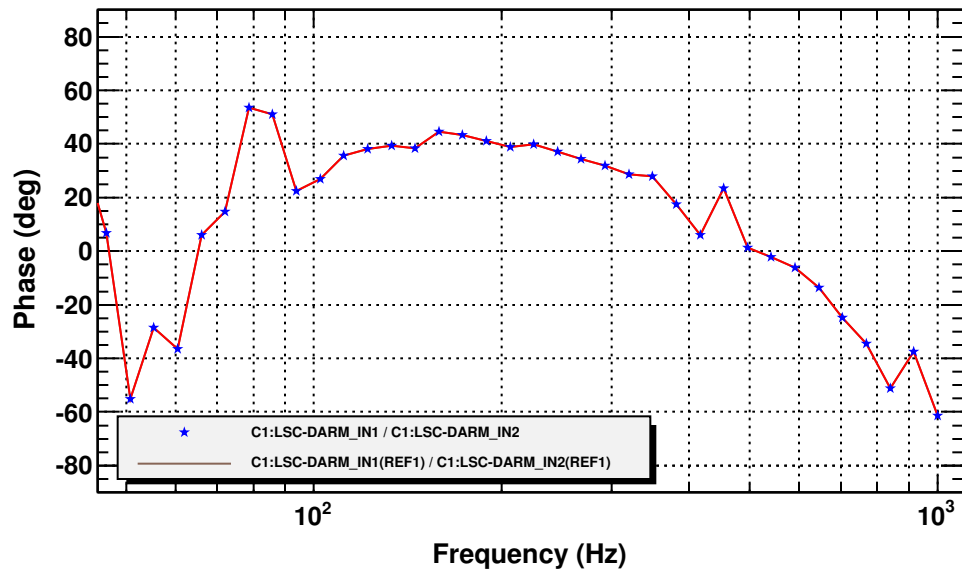

Transfer function

T0=08/10/2005 23:13:16.060058

Avg=4

Coherence function

T0=08/10/2005 23:13:16.060058

Avg=4

Transfer function

T0=08/10/2005 23:13:16.060058

Avg=4

Transfer function

T0=08/10/2005 23:13:16.060058

Avg=4