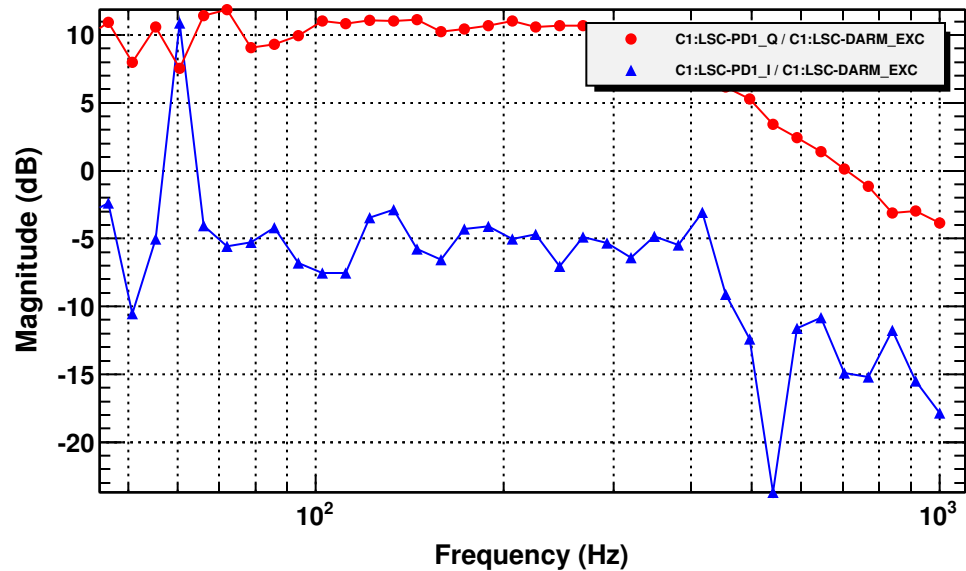

Transfer function

T0=08/10/2005 23:13:16.060058

Avg=4

Coherence function

T0=08/10/2005 23:13:16.060058

Avg=4

Transfer function

T0=08/10/2005 23:13:16.060058

Avg=4

Transfer function

T0=08/10/2005 23:13:16.060058

Avg=4