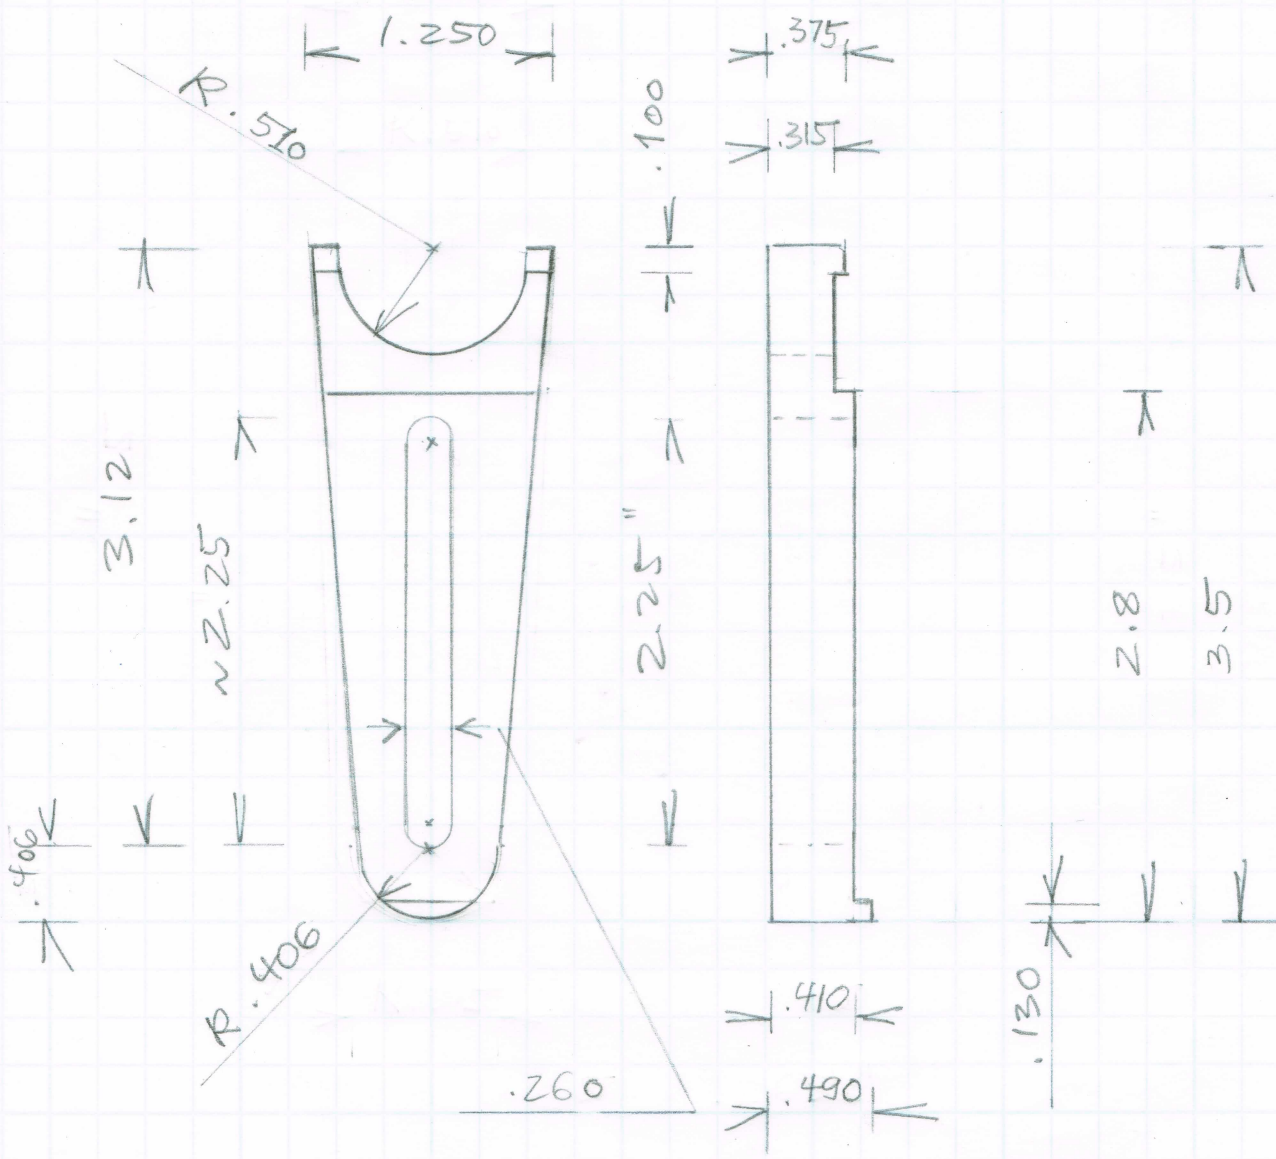

303 SS FORK CLAMPS FOR UHV

X .1
 XX .01
 XXX .005"
 FINISH 64 RMS
 BREAK EDGES .010" - .020"

50 PIECES

5-15-2012 SV

626/395-4219

812
 260
 552 : 2 = .251