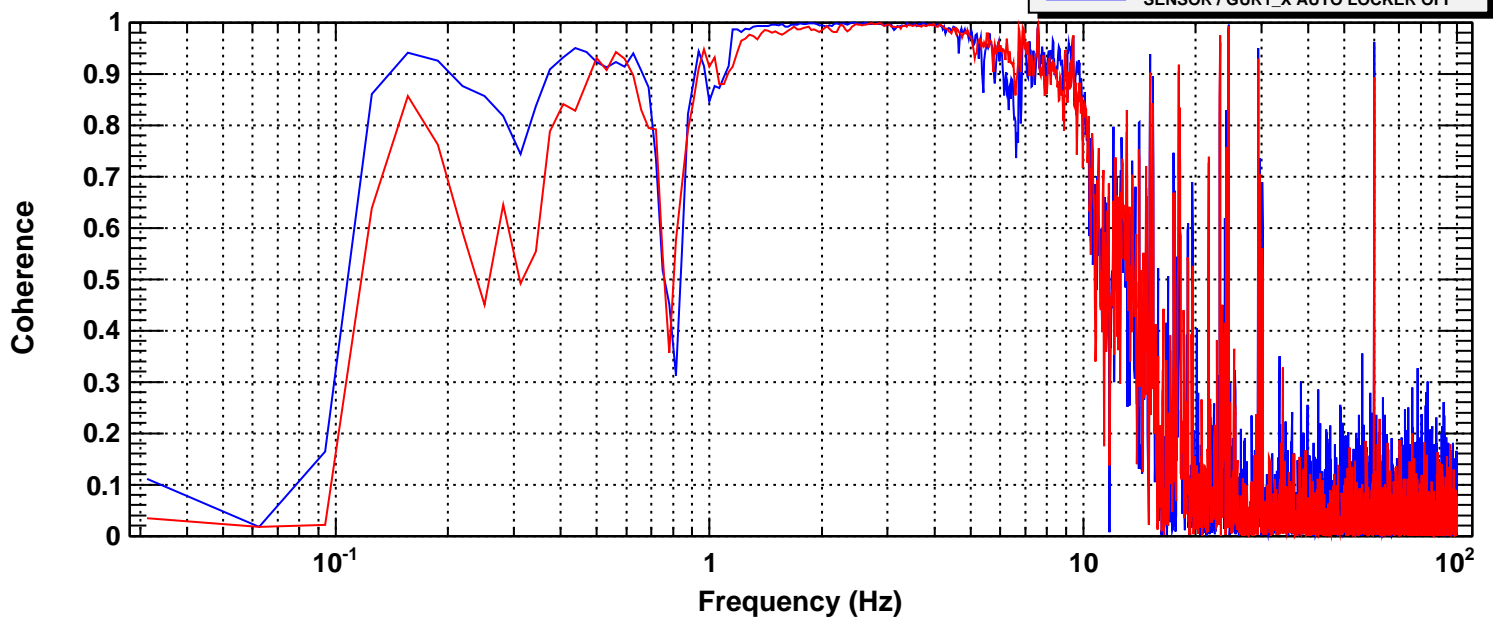

Coherence

*T0=04/12/2011 01:19:25

*Avg=32

BW=0.0468749

Power spectrum

*T0=04/12/2011 01:19:25

*Avg=32

BW=0.0468749