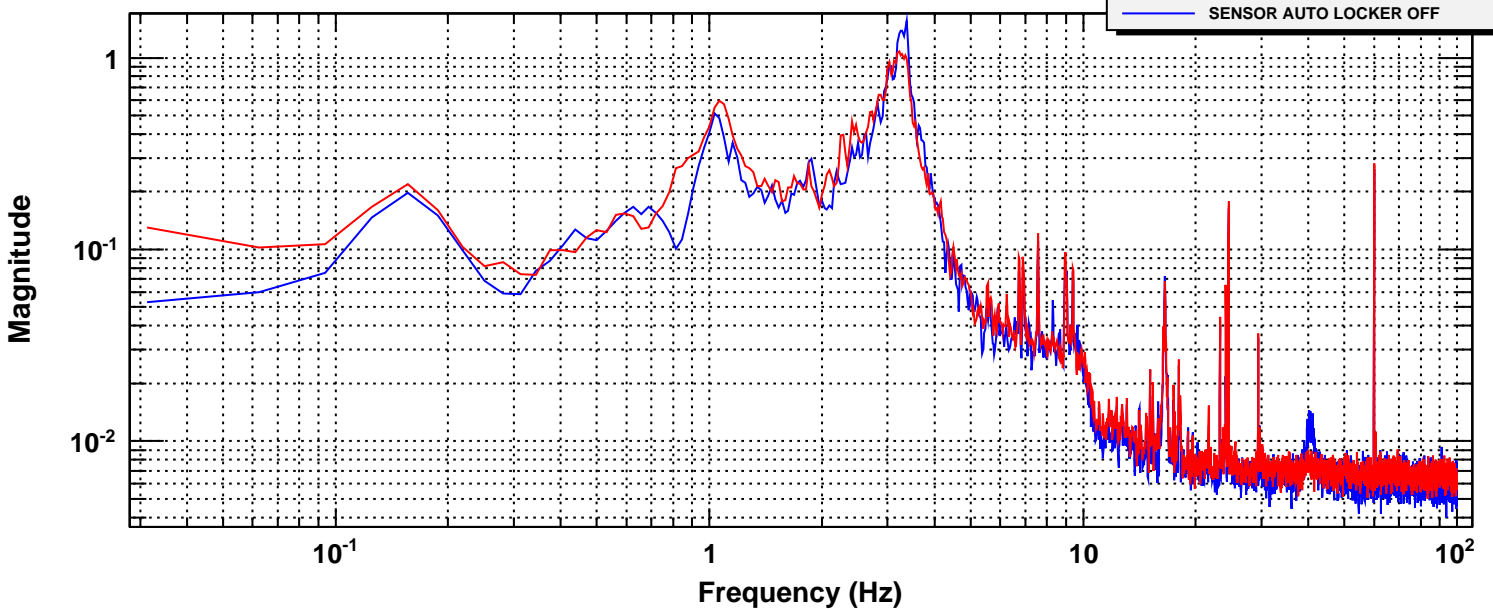

Coherence

*T0=04/12/2011 01:19:25

*Avg=32

BW=0.0468749

Power spectrum

*T0=04/12/2011 01:19:25

*Avg=32

BW=0.0468749