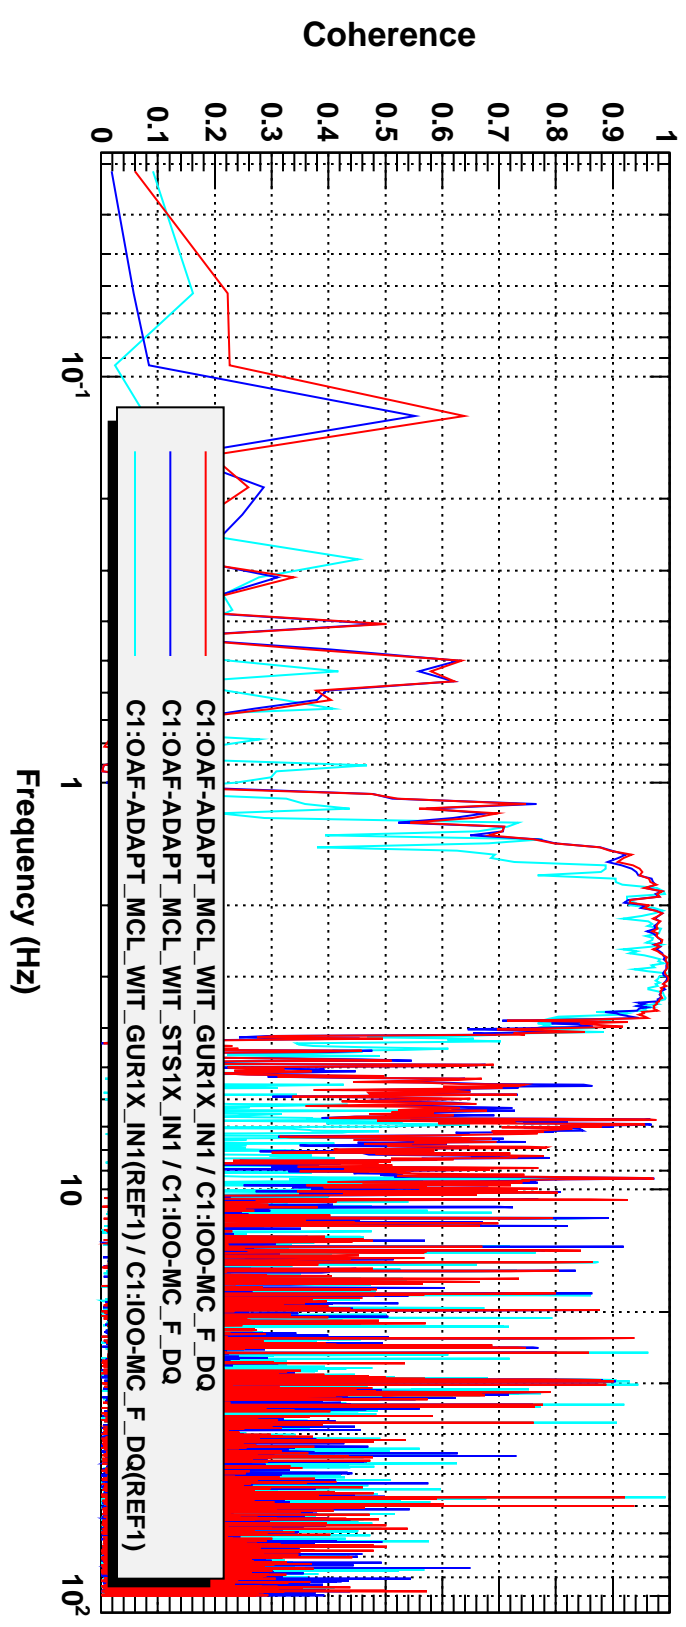

Power spectrum

Coherence

*T0=26/11/2011 10:56:59

Avg=10

BW=0.0468749