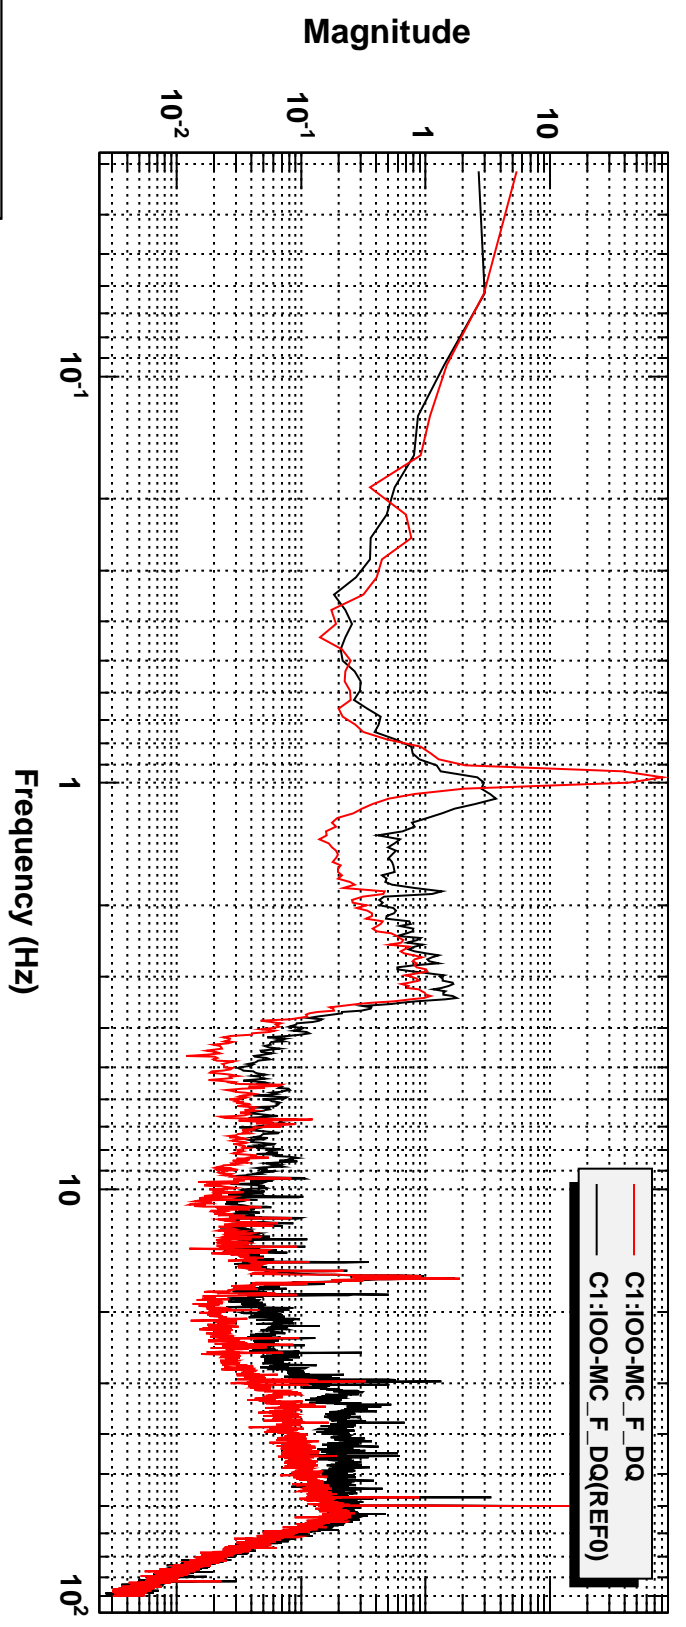

Power spectrum

Coherence

*T0=26/11/2011 10:56:59

Avg=10

BW=0.0468749