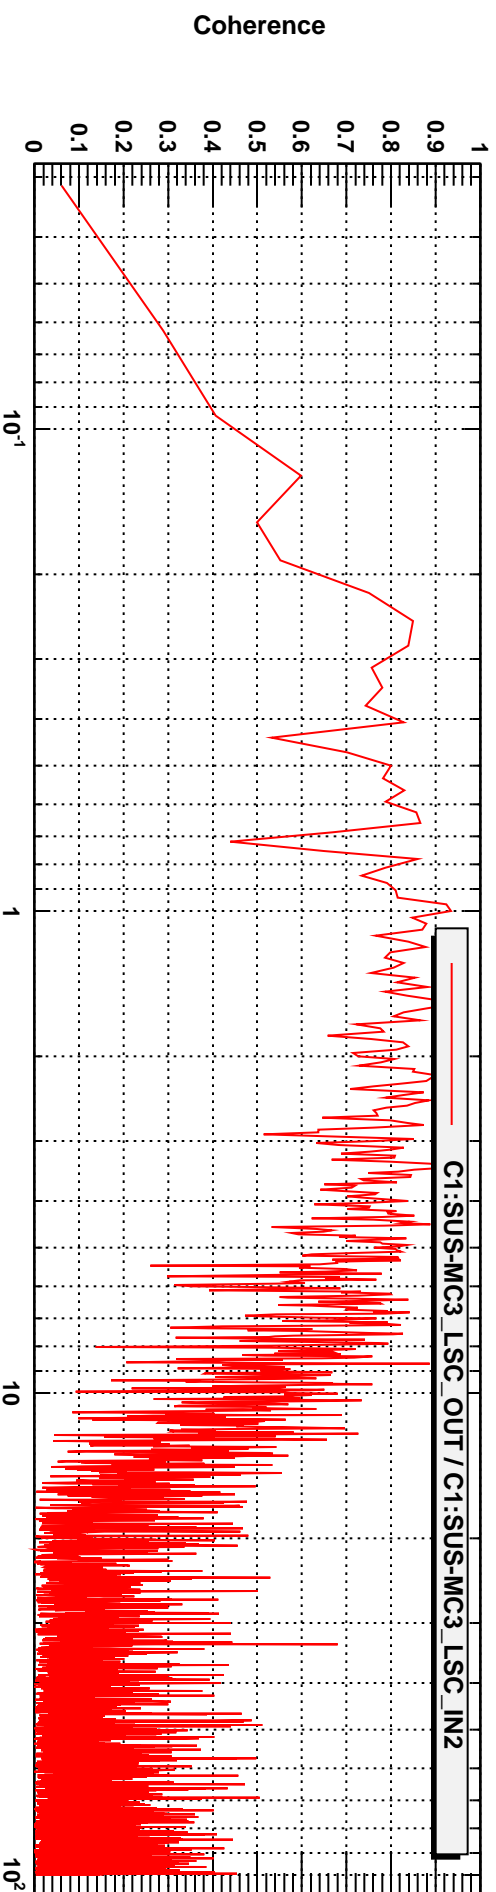

Transfer function

Coherence

T0=26/11/2011 06:00:36

Avg=10

BW=0.0468749