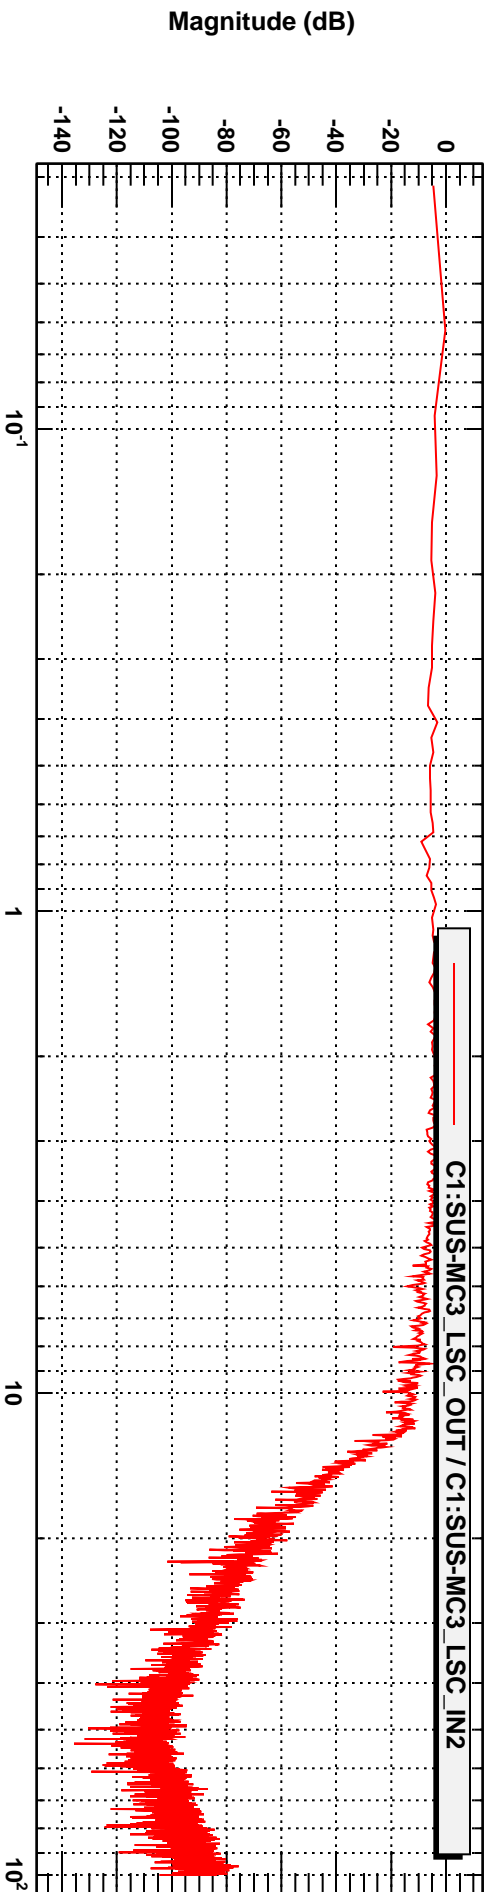

Transfer function

Coherence

T0=26/11/2011 06:00:36

Avg=10

BW=0.0468749