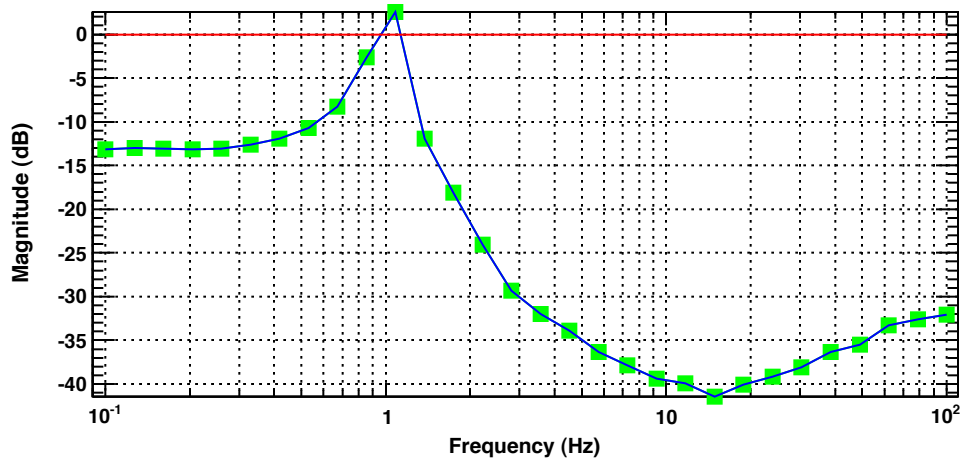

Transfer function

T0=09/11/2011 20:20:08.020507

Avg=30

Coherence function

T0=09/11/2011 20:20:08.020507

Avg=30

Transfer function

T0=09/11/2011 20:20:08.020507

Avg=30