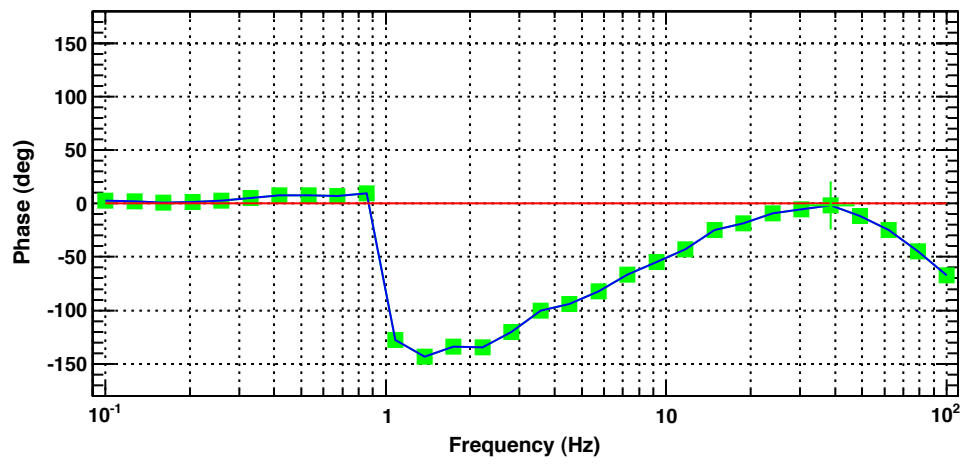

Transfer function

T0=09/11/2011 20:20:08.020507

Avg=30

Coherence function

T0=09/11/2011 20:20:08.020507

Avg=30

Transfer function

T0=09/11/2011 20:20:08.020507

Avg=30