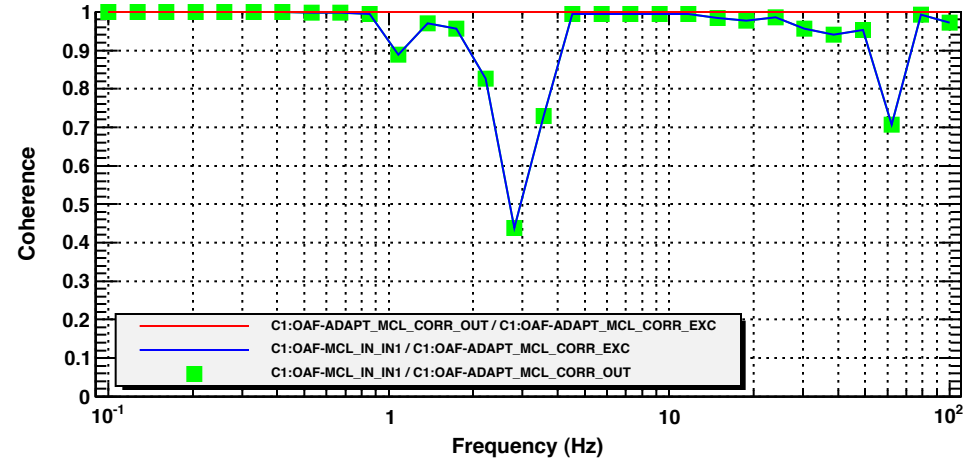

Transfer function

T0=09/11/2011 20:20:08.020507

Avg=30

Coherence function

T0=09/11/2011 20:20:08.020507

Avg=30

Transfer function

T0=09/11/2011 20:20:08.020507

Avg=30