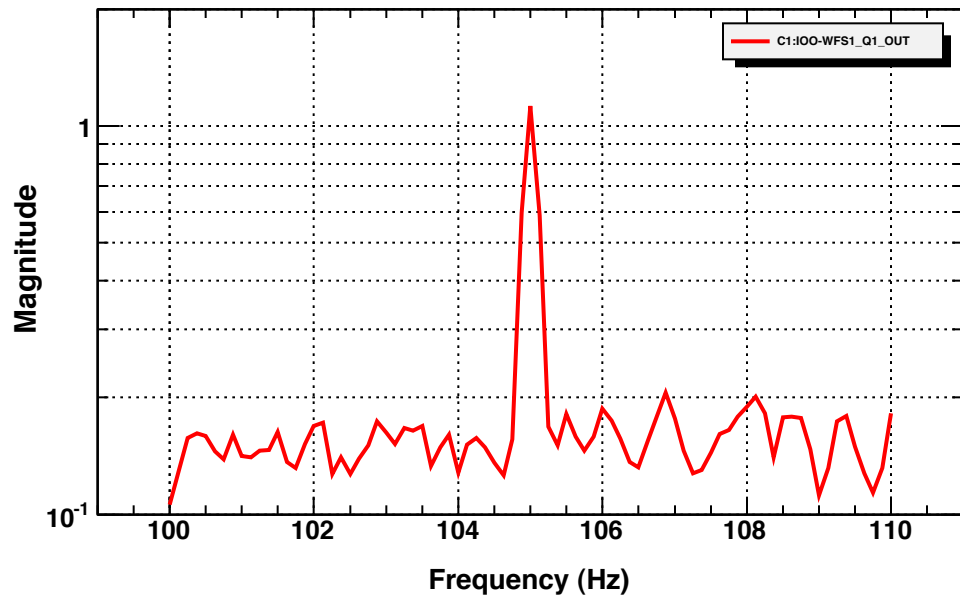

Power spectrum

T0=19/07/2011 13:55:57

Avg=10

BW=0.1875

Power spectrum

T0=19/07/2011 13:55:57

Avg=10

BW=0.1875