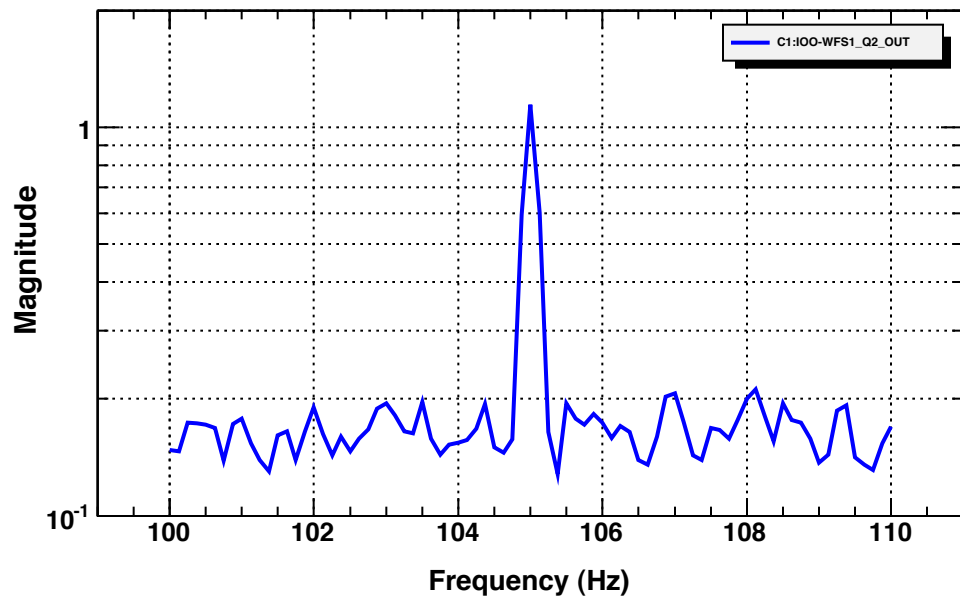

Power spectrum

T0=19/07/2011 13:55:57

Avg=10

BW=0.1875

Power spectrum

T0=19/07/2011 13:55:57

Avg=10

BW=0.1875