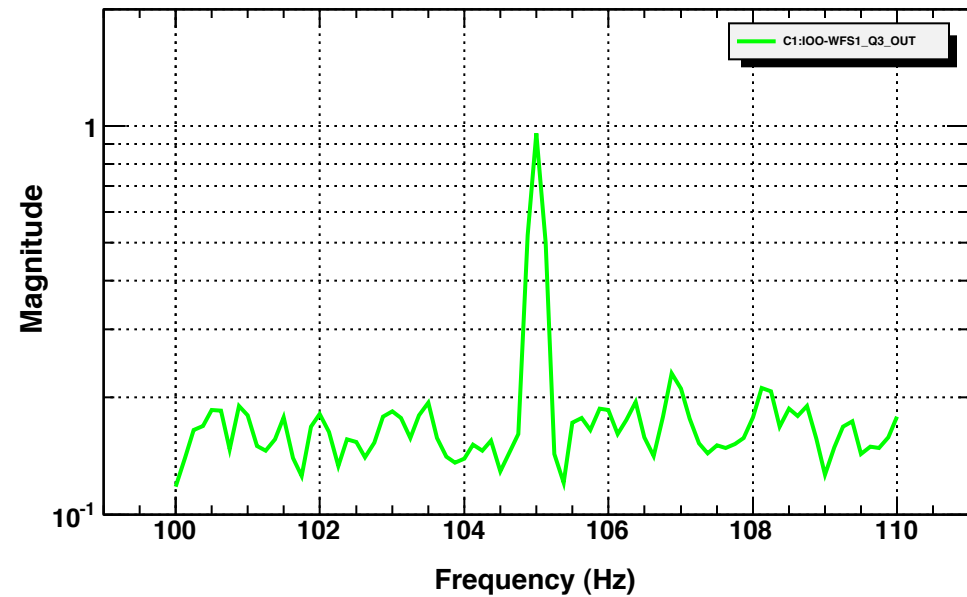

Power spectrum

T0=19/07/2011 13:55:57

Avg=10

BW=0.1875

Power spectrum

T0=19/07/2011 13:55:57

Avg=10

BW=0.1875