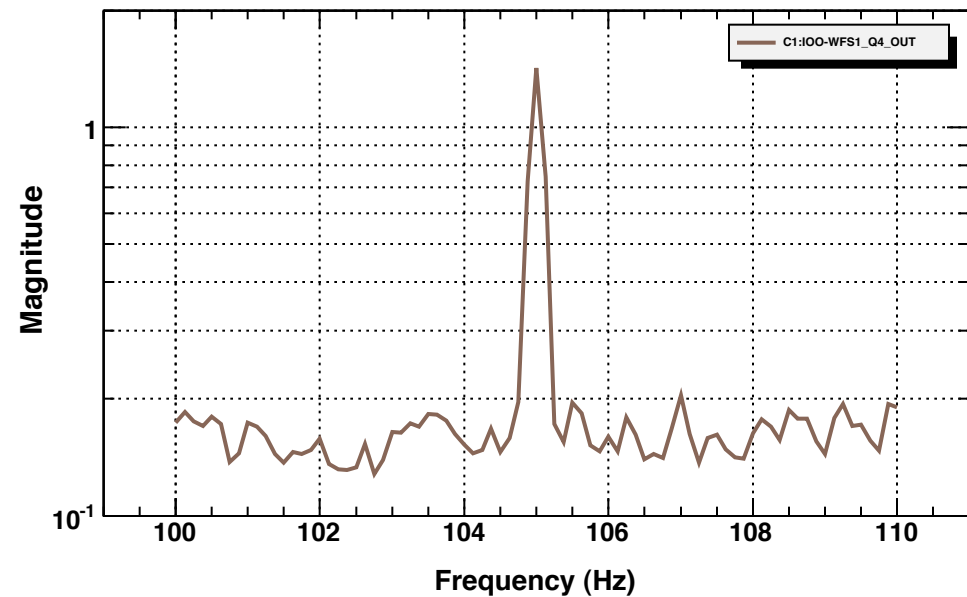

Power spectrum

T0=19/07/2011 13:55:57

Avg=10

BW=0.1875

Power spectrum

T0=19/07/2011 13:55:57

Avg=10

BW=0.1875