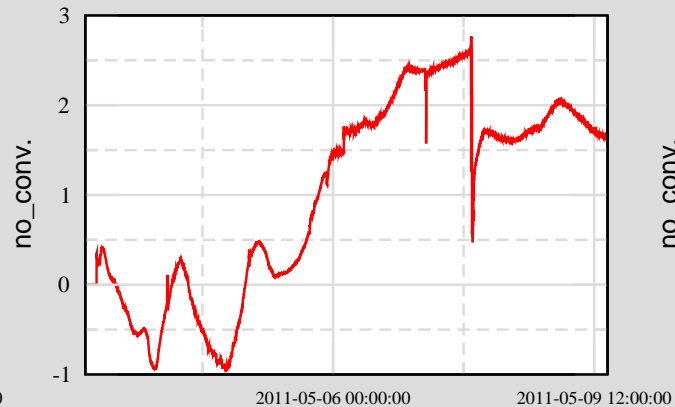

— MEAN

Trend from 11-05-02-16-16-47 to 11-05-09-16-14-47

Ch 3: C1:IOO-QPD\_ANG\_HOR

Ch 6: C1:IOO-QPD\_POS\_VERT

Ch 9: C1:PEM-count\_temp

Ch 2: C1:IOO-MC\_RFPD\_DCMON

Ch 5: C1:IOO-QPD\_POS\_HOR

Ch 8: C1:PSL-PMC\_PMCTRANSPD