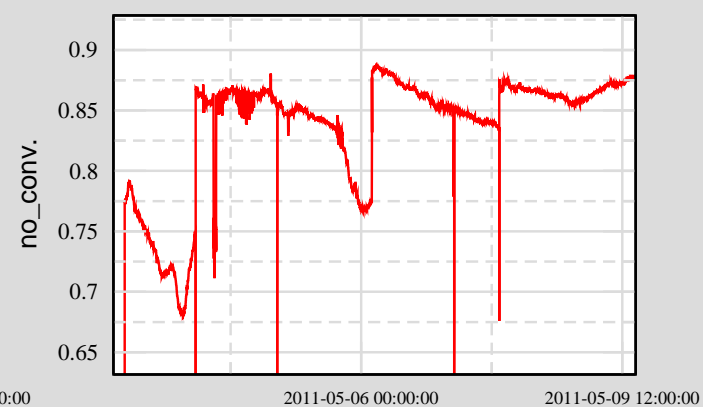

— MEAN

Trend from 11-05-02-16-16-47 to 11-05-09-16-14-47

Ch 3: C1:IOO-QPD\_ANG\_HOR

Ch 6: C1:IOO-QPD\_POS\_VERT

Ch 9: C1:PEM-count\_temp

Ch 2: C1:IOO-MC\_RFPD\_DCMON

Ch 5: C1:IOO-QPD\_POS\_HOR

Ch 8: C1:PSL-PMC\_PMCTRANSPD