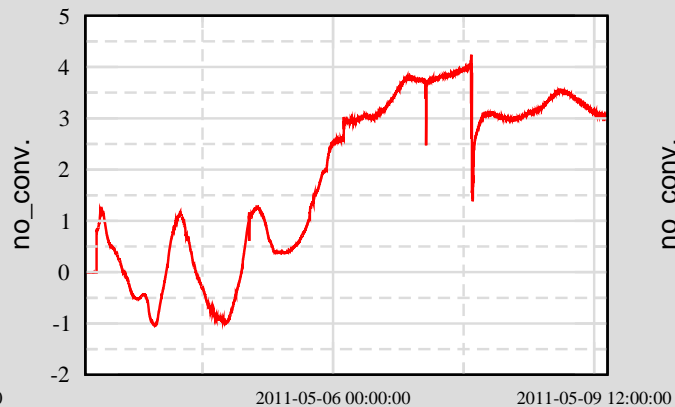

Ch 4: C1:IOO-QPD_ANG_VERT