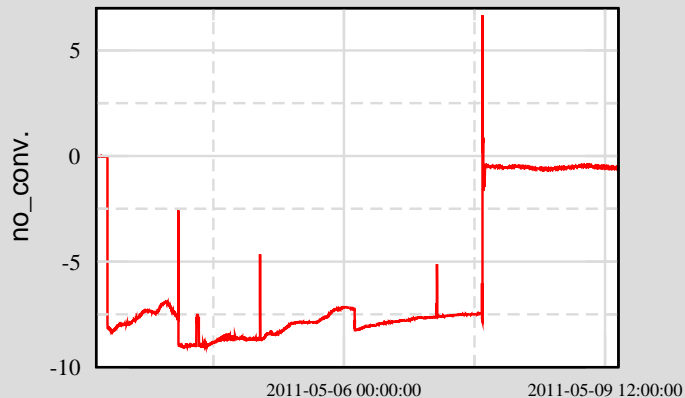

— MEAN

Trend from 11-05-02-16-16-47 to 11-05-09-16-14-47

Ch 3: C1:IOO-QPD\_ANG\_HOR

Ch 6: C1:IOO-QPD\_POS\_VERT

Ch 9: C1:PEM-count\_temp

Ch 2: C1:IOO-MC\_RFPD\_DCMON

Ch 5: C1:IOO-QPD\_POS\_HOR

Ch 8: C1:PSL-PMC\_PMCTRANSPD