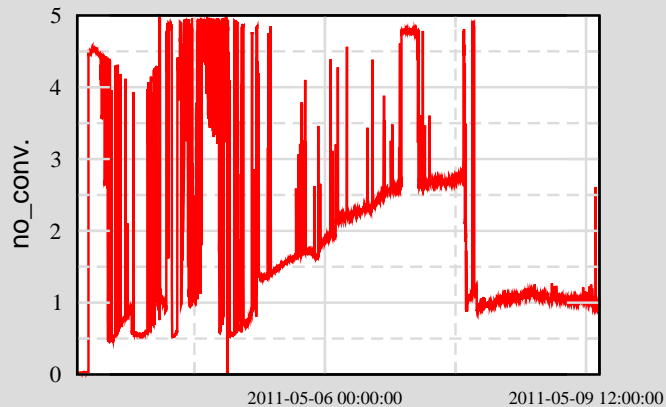

— MEAN

Trend from 11-05-02-16-16-47 to 11-05-09-16-14-47

Ch 3: C1:IOO-QPD\_ANG\_HOR

Ch 6: C1:IOO-QPD\_POS\_VERT

Ch 9: C1:PEM-count\_temp

Ch 2: C1:IOO-MC\_RFPD\_DCMON

Ch 5: C1:IOO-QPD\_POS\_HOR

Ch 8: C1:PSL-PMC\_PMCTRANSPD