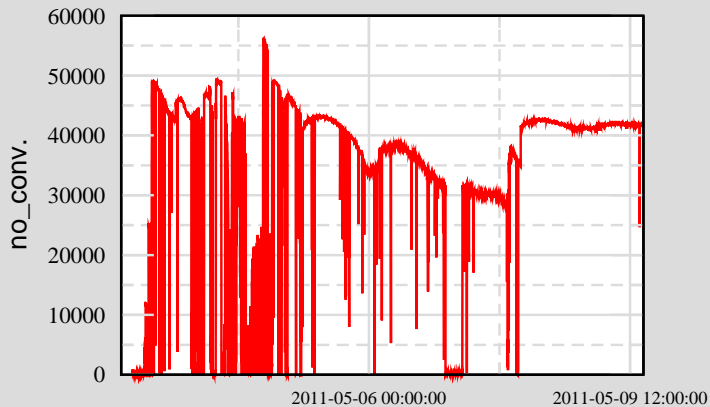

Ch 1: C1:IOO-MC_TRANS_SUM