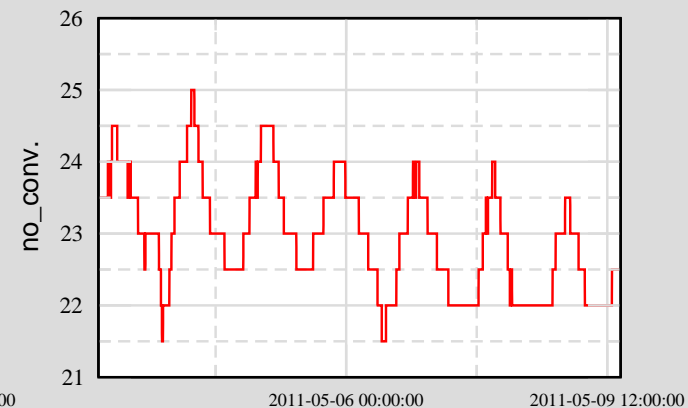

— MEAN

Trend from 11-05-02-16-16-47 to 11-05-09-16-14-47

Ch 3: C1:IOO-QPD\_ANG\_HOR

Ch 6: C1:IOO-QPD\_POS\_VERT

Ch 9: C1:PEM-count\_temp

Ch 2: C1:IOO-MC\_RFPD\_DCMON

Ch 5: C1:IOO-QPD\_POS\_HOR

Ch 8: C1:PSL-PMC\_PMCTRANSPD