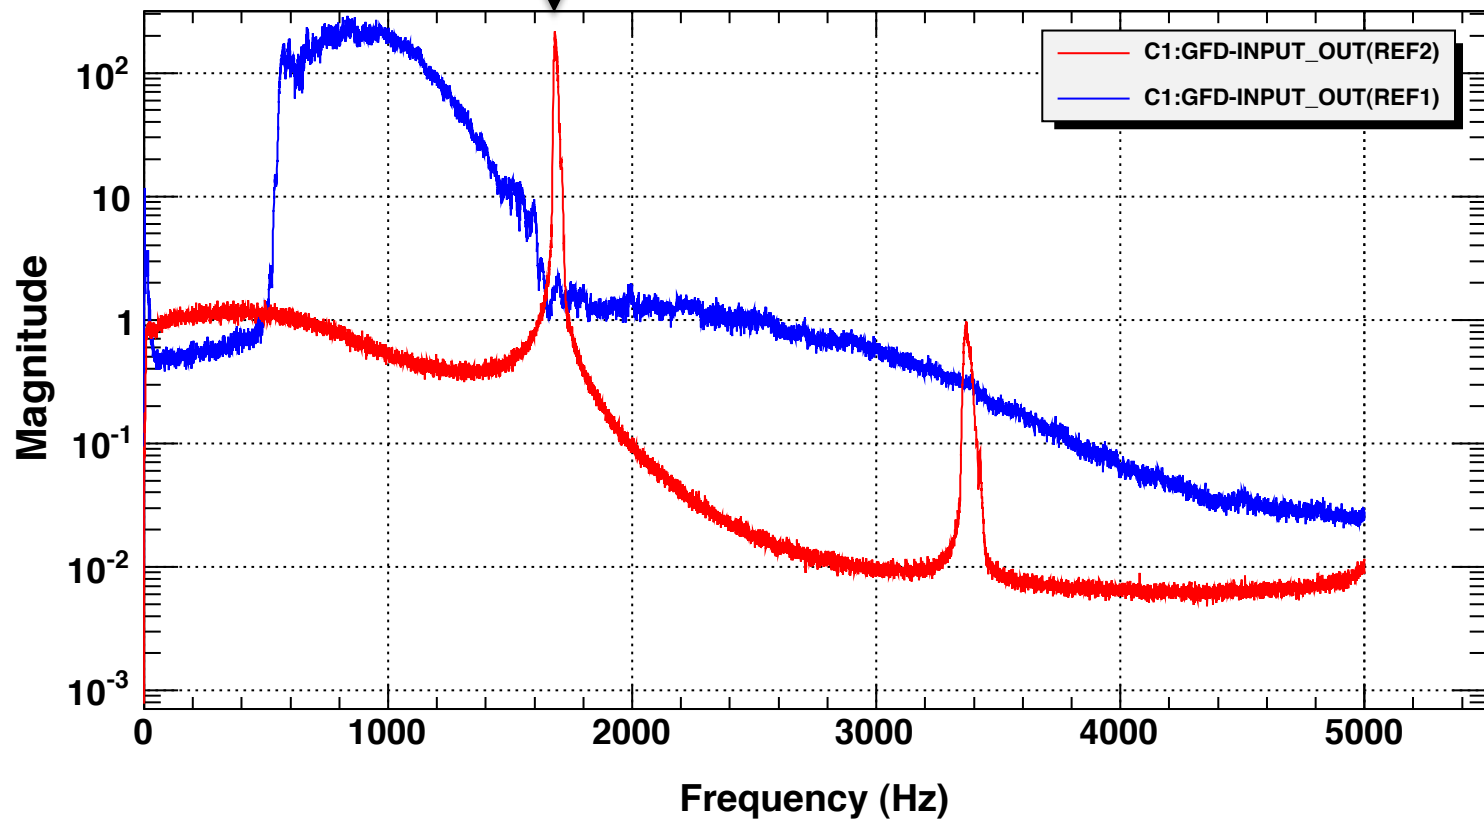

Power spectrum

27.4MHz

*T0=02/02/2011 09:01:58

*Avg=1178/Bin=16

BW=0.0468662