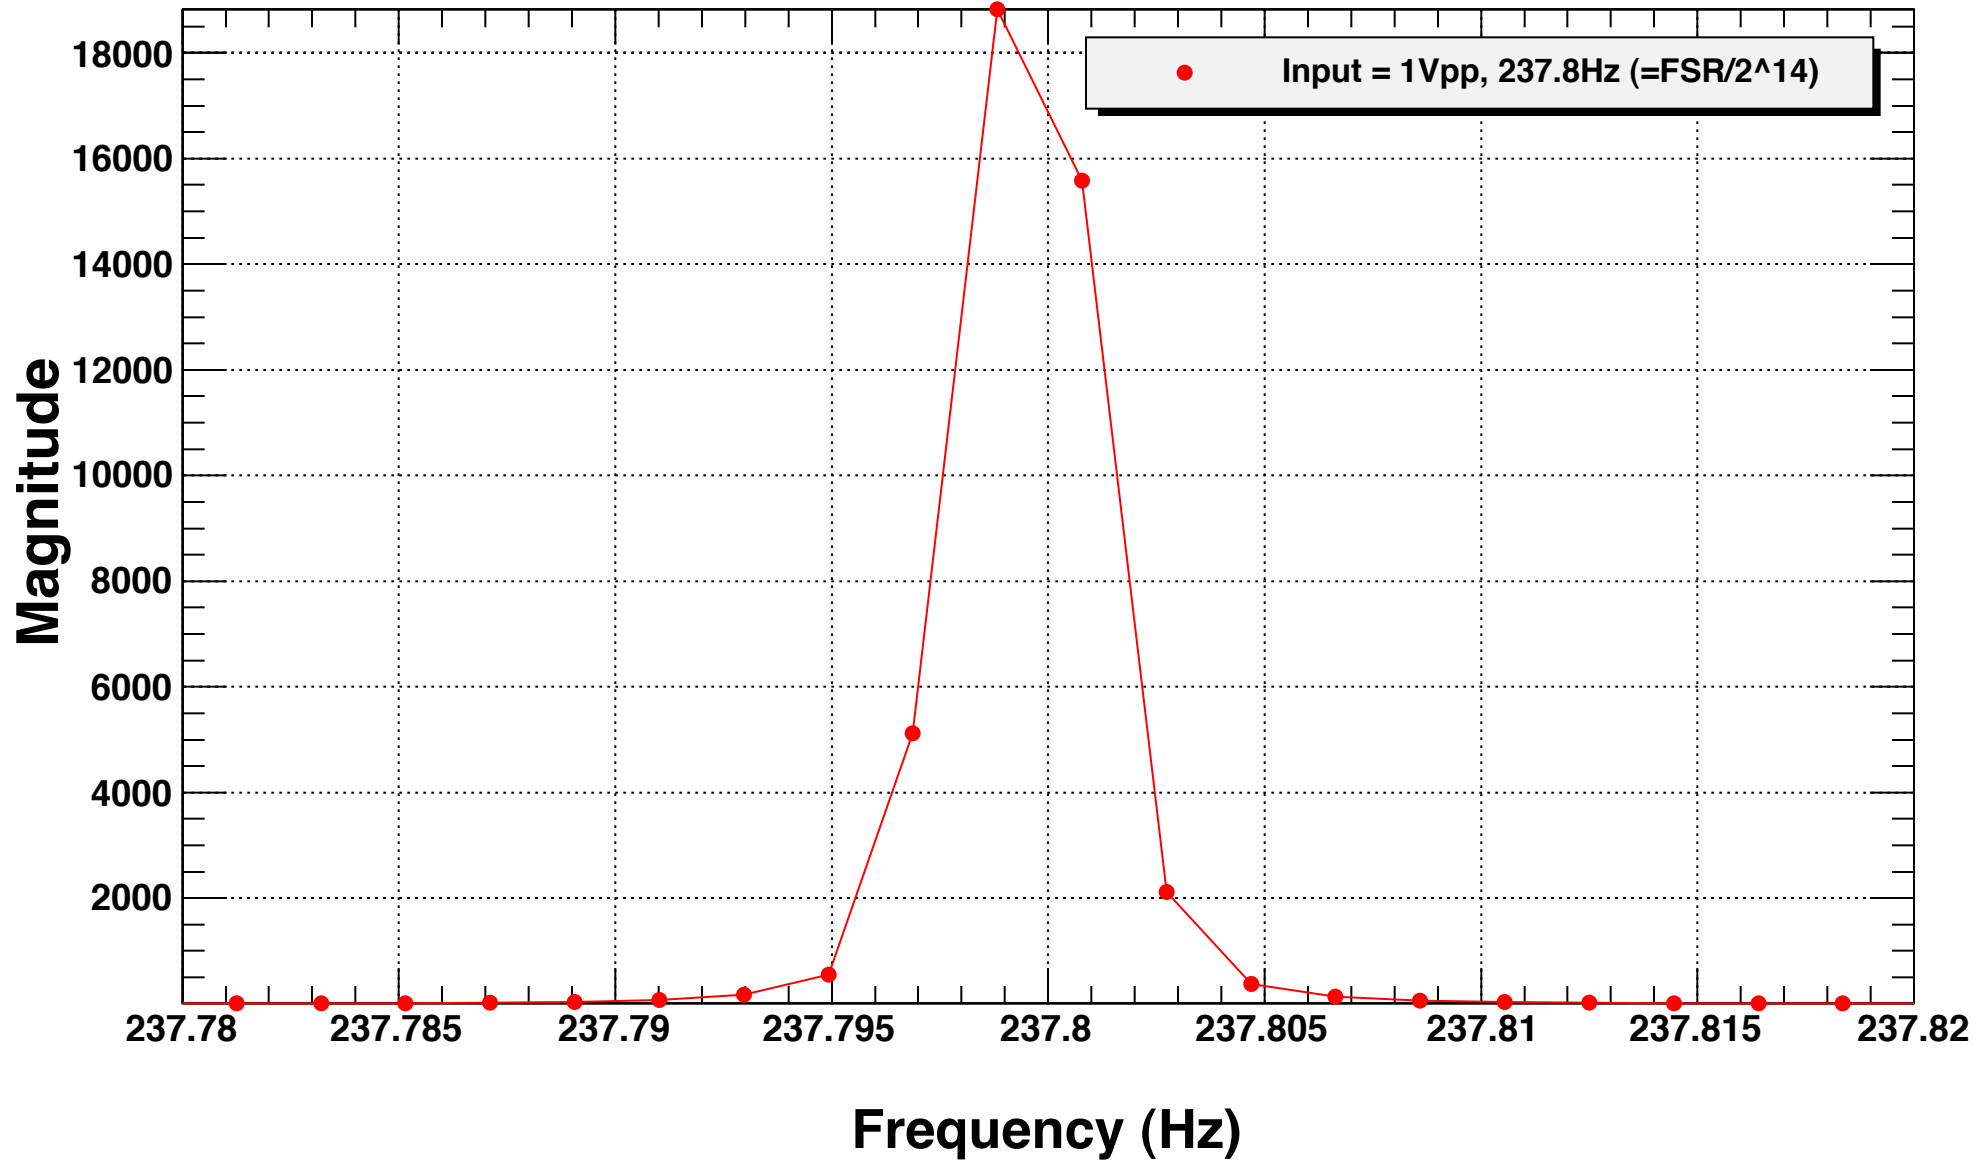

Sine Wave into ADC (FWHM ~ 5 Hz. \rightarrow Length uncertainty in green beat ~ 6 ps)

T0=20/01/2011 22:50:48

Avg=7

BW=0.00292969