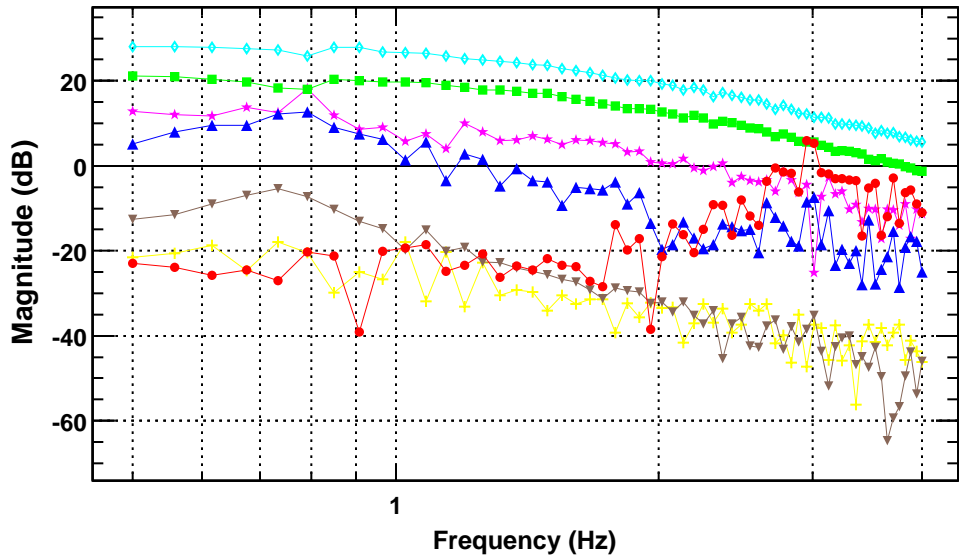

Transfer function

T0=04/08/2010 18:26:48.71875

Avg=61

Coherence function

T0=04/08/2010 18:26:48.71875

Avg=61

Transfer function

T0=04/08/2010 18:26:48.71875

Avg=61

Coherence function

T0=04/08/2010 18:26:48.71875

Avg=61