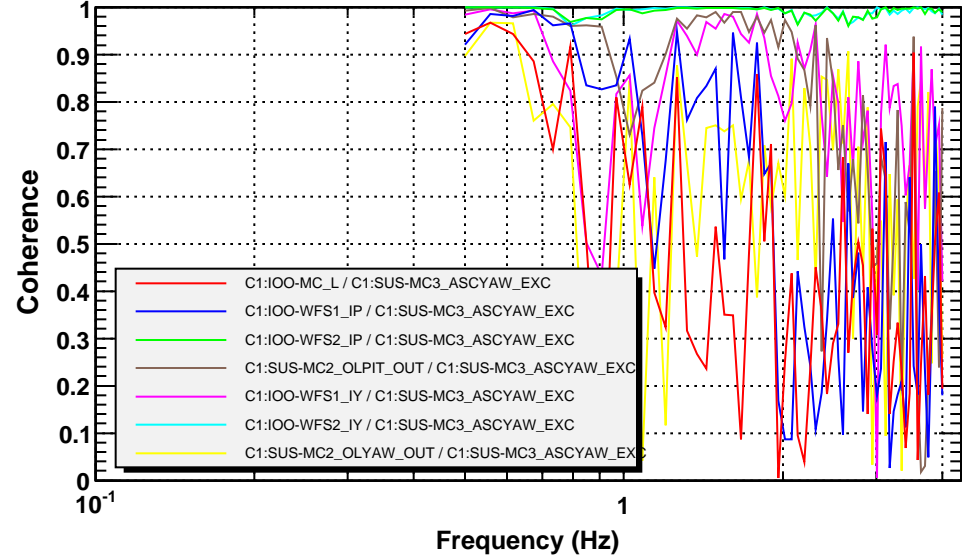

Transfer function

T0=04/08/2010 18:26:48.71875

Avg=61

Coherence function

T0=04/08/2010 18:26:48.71875

Avg=61

Transfer function

T0=04/08/2010 18:26:48.71875

Avg=61

Coherence function

T0=04/08/2010 18:26:48.71875

Avg=61