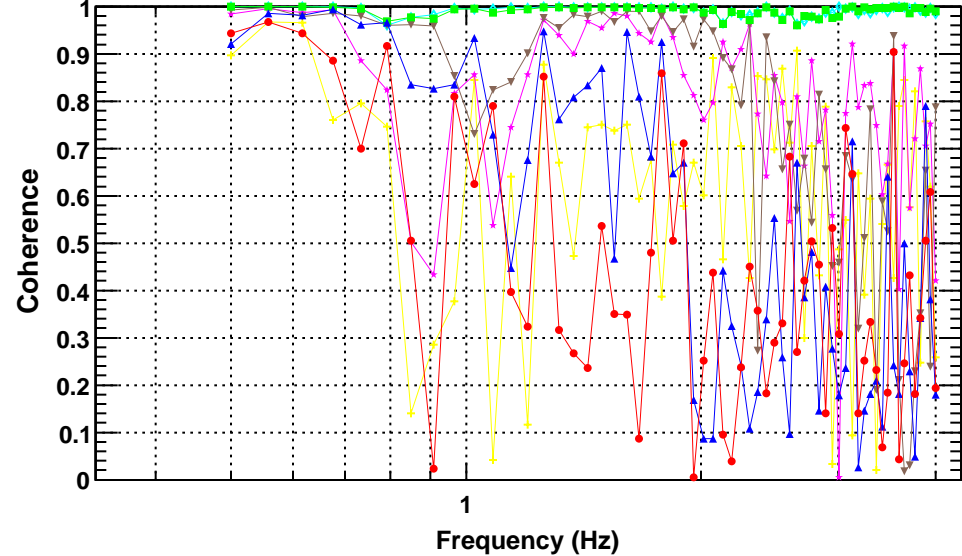

Transfer function

T0=04/08/2010 18:26:48.71875

Avg=61

Coherence function

T0=04/08/2010 18:26:48.71875

Avg=61

Transfer function

T0=04/08/2010 18:26:48.71875

Avg=61

Coherence function

T0=04/08/2010 18:26:48.71875

Avg=61