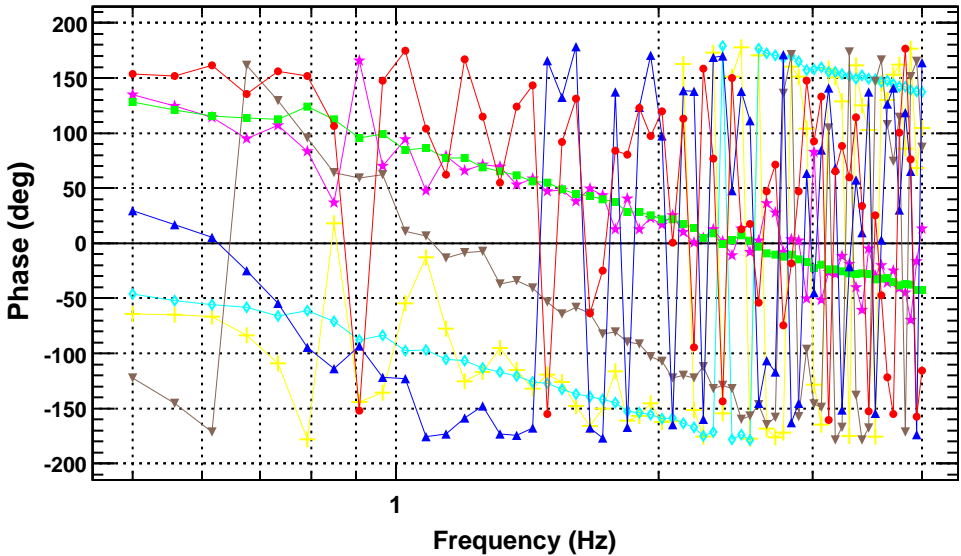

Transfer function

T0=04/08/2010 18:26:48.71875

Avg=61

Coherence function

T0=04/08/2010 18:26:48.71875

Avg=61

Transfer function

T0=04/08/2010 18:26:48.71875

Avg=61

Coherence function

T0=04/08/2010 18:26:48.71875

Avg=61