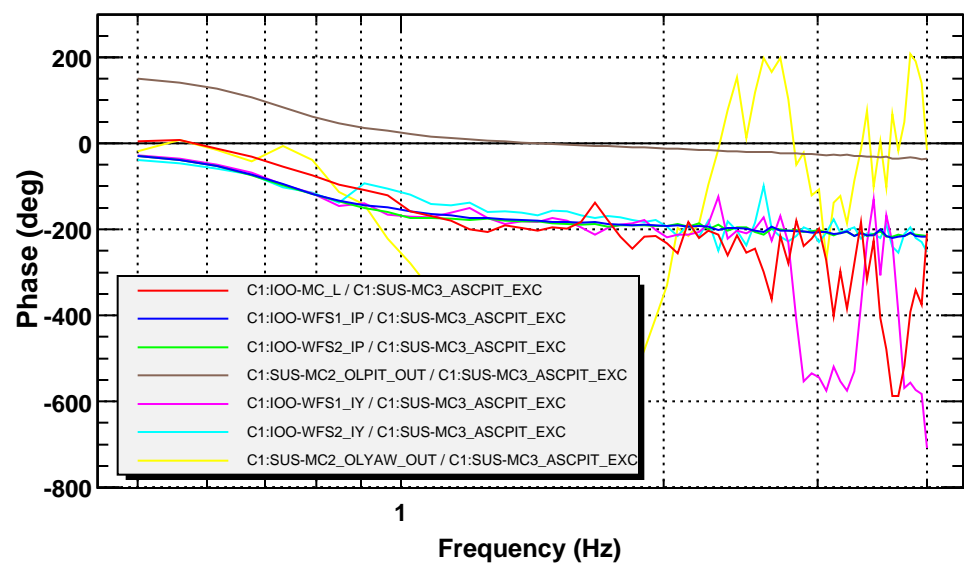

**Transfer function**

T0=04/08/2010 17:54:43.5

Avg=3

**Coherence function**

T0=04/08/2010 17:54:43.5

Avg=3

**Transfer function**

T0=04/08/2010 17:54:43.5