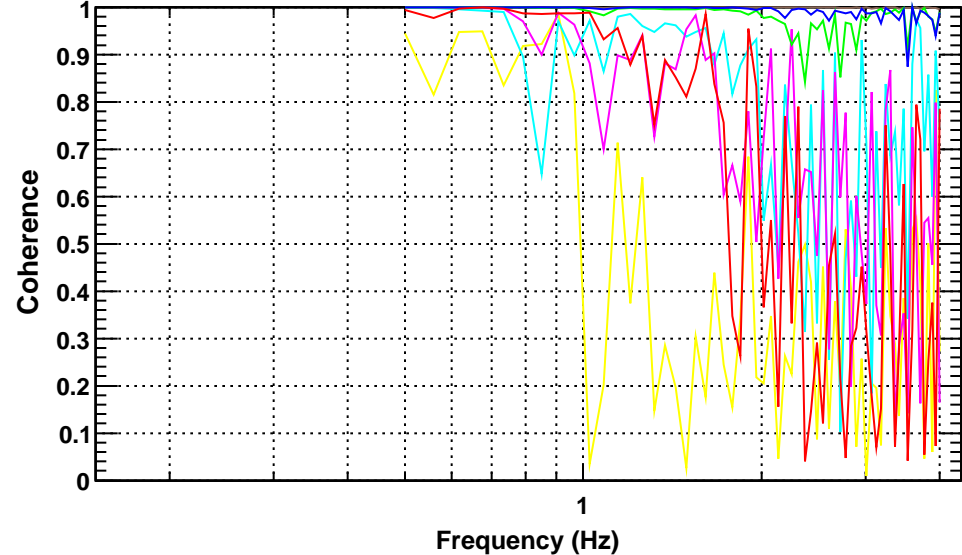

**Transfer function**

T0=04/08/2010 17:54:43.5

Avg=3

**Coherence function**

T0=04/08/2010 17:54:43.5

Avg=3

**Transfer function**

T0=04/08/2010 17:54:43.5