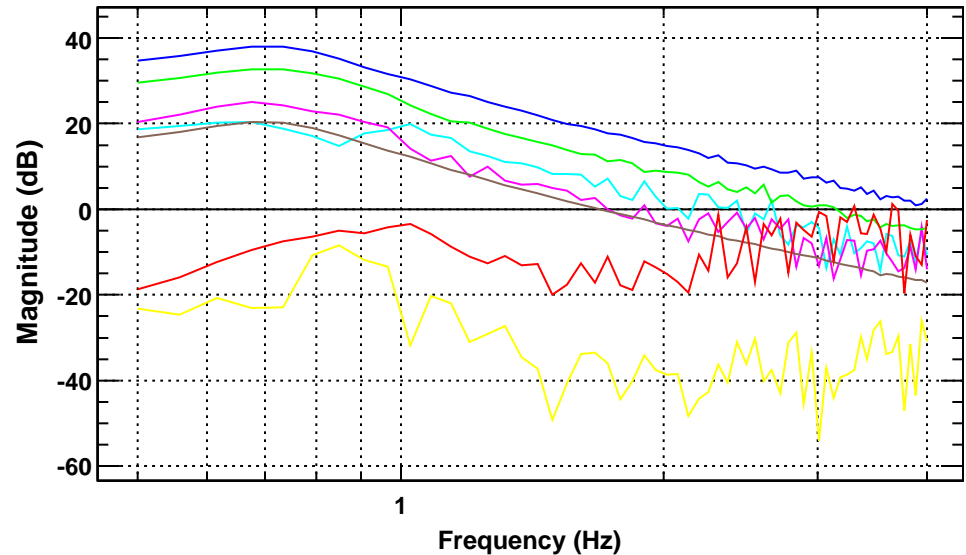

**Transfer function**

T0=04/08/2010 17:54:43.5

Avg=3

**Coherence function**

T0=04/08/2010 17:54:43.5

Avg=3

**Transfer function**

T0=04/08/2010 17:54:43.5