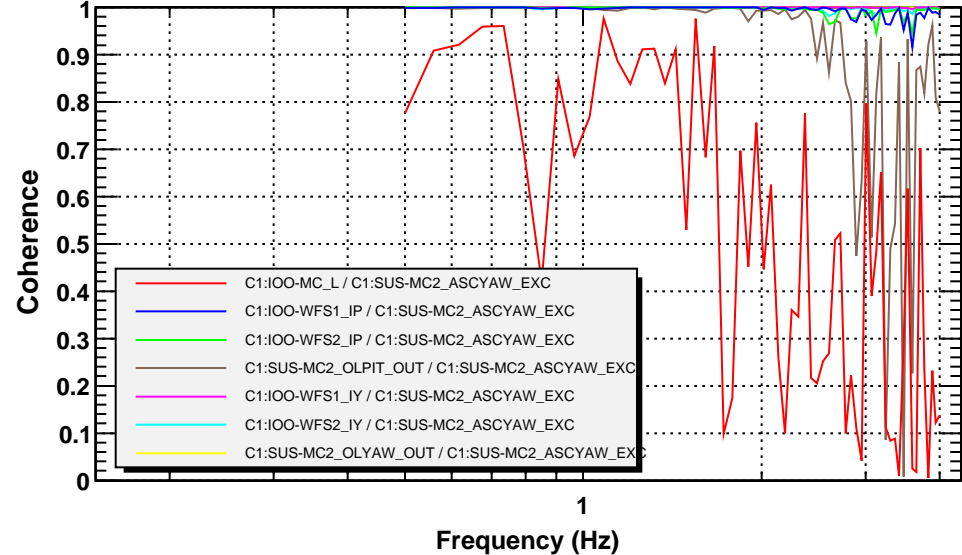

Transfer function

T0=04/08/2010 09:39:24.71875

Avg=3

Coherence function

T0=04/08/2010 09:39:24.71875

Avg=3

Transfer function

T0=04/08/2010 09:39:24.71875