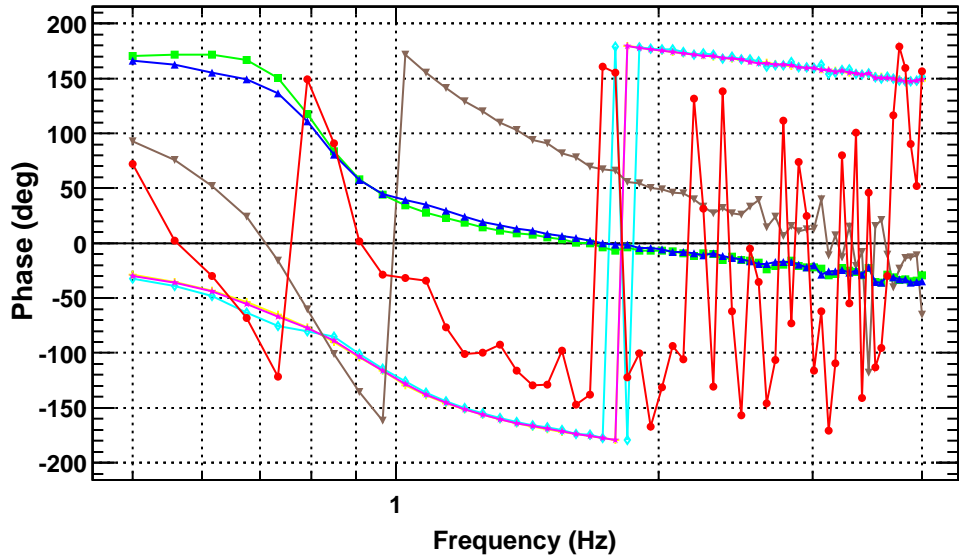

Transfer function

T0=04/08/2010 09:39:24.71875

Avg=3

Coherence function

T0=04/08/2010 09:39:24.71875

Avg=3

Transfer function

T0=04/08/2010 09:39:24.71875

Avg=3