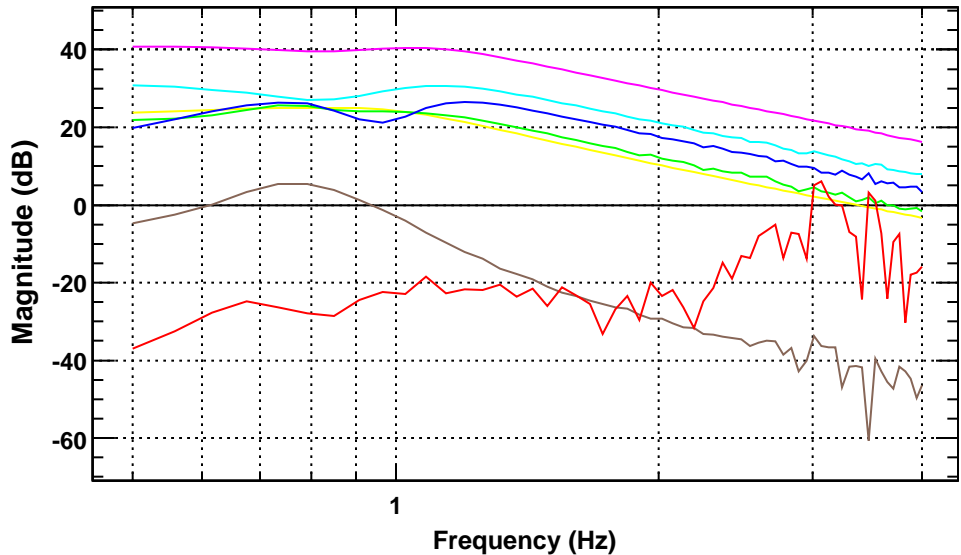

Transfer function

T0=04/08/2010 09:39:24.71875

Avg=3

Coherence function

T0=04/08/2010 09:39:24.71875

Avg=3

Transfer function

T0=04/08/2010 09:39:24.71875

Avg=3