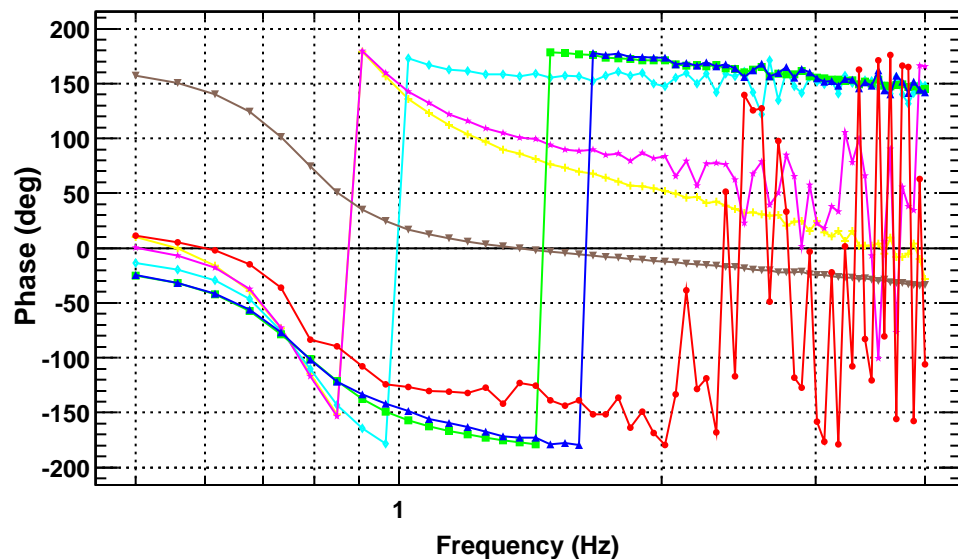

Transfer function

T0=04/08/2010 05:30:02.5

Avg=3

Coherence function

T0=04/08/2010 05:30:02.5

Avg=3

Transfer function

T0=04/08/2010 05:30:02.5

Avg=3