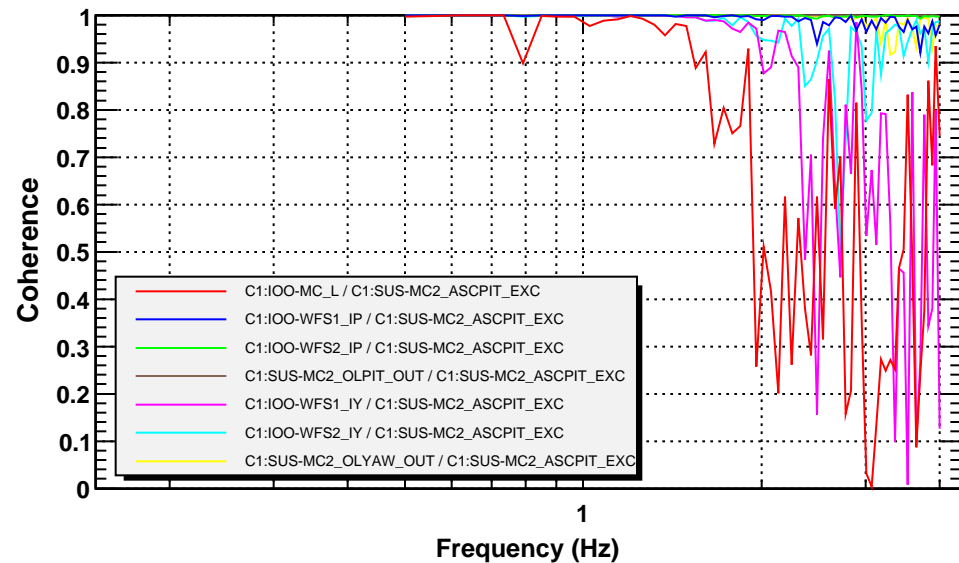

Transfer function

T0=04/08/2010 05:30:02.5

Avg=3

Coherence function

T0=04/08/2010 05:30:02.5

Avg=3

Transfer function

T0=04/08/2010 05:30:02.5