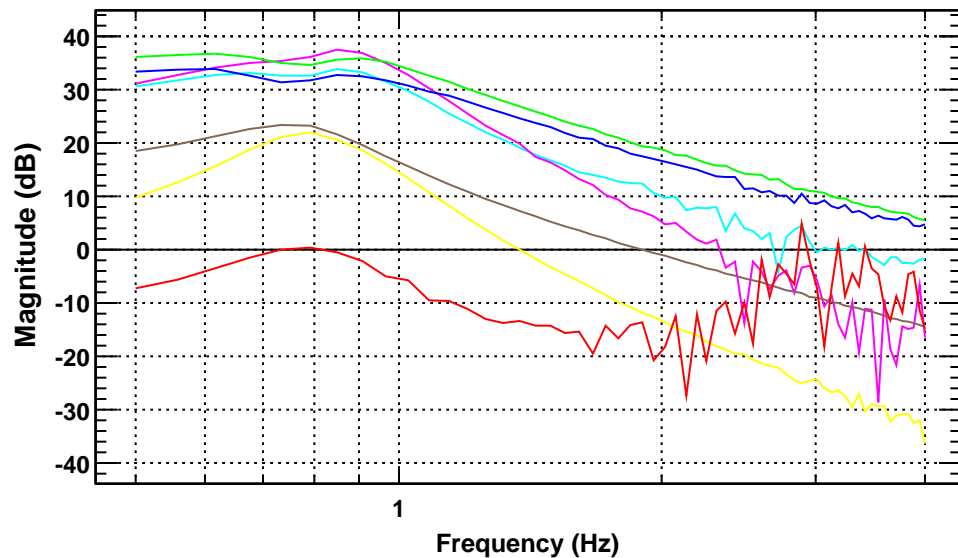

Transfer function

T0=04/08/2010 05:30:02.5

Avg=3

Coherence function

T0=04/08/2010 05:30:02.5

Avg=3

Transfer function

T0=04/08/2010 05:30:02.5

Avg=3