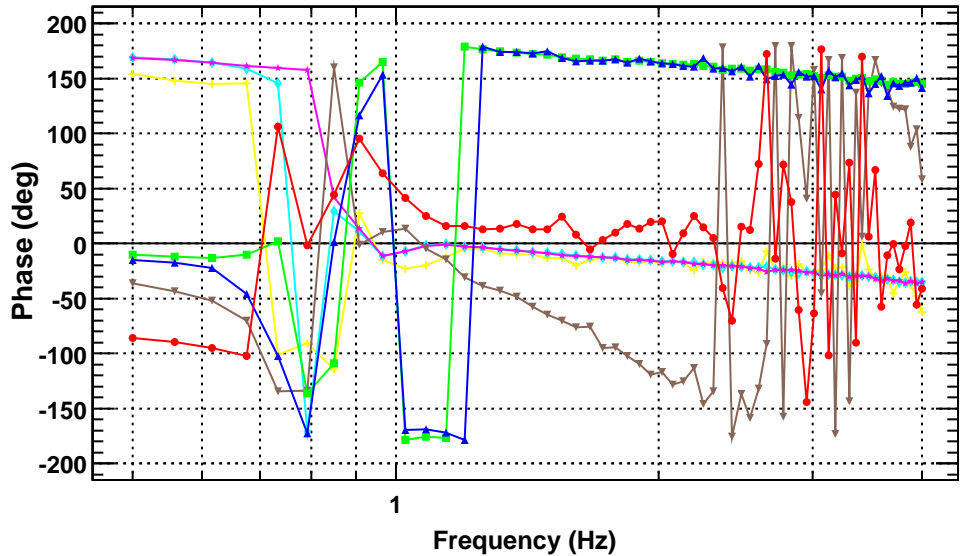

Transfer function

T0=04/08/2010 09:08:33.5

Avg=3

Coherence function

T0=04/08/2010 09:08:33.5

Avg=3

Transfer function

T0=04/08/2010 09:08:33.5

Avg=3