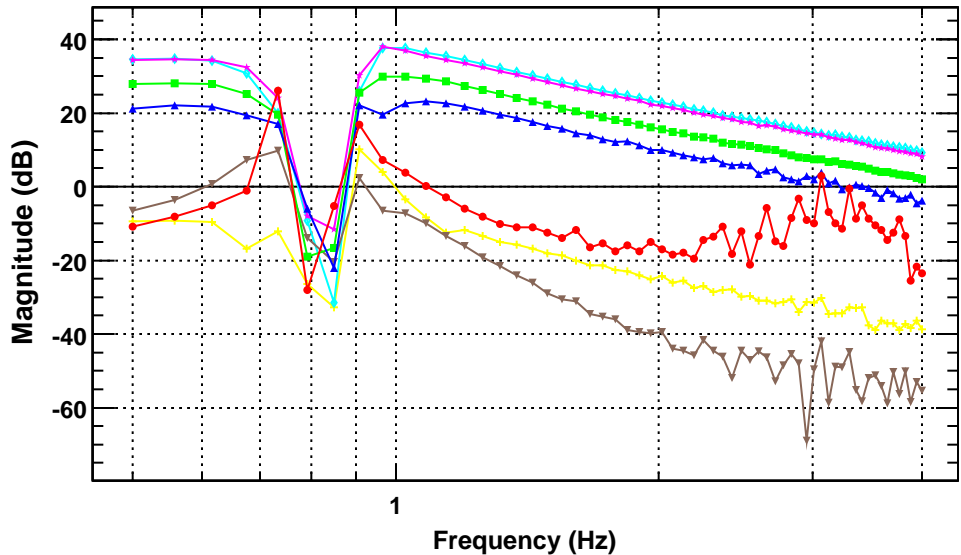

Transfer function

T0=04/08/2010 09:08:33.5

Avg=3

Coherence function

T0=04/08/2010 09:08:33.5

Avg=3

Transfer function

T0=04/08/2010 09:08:33.5

Avg=3