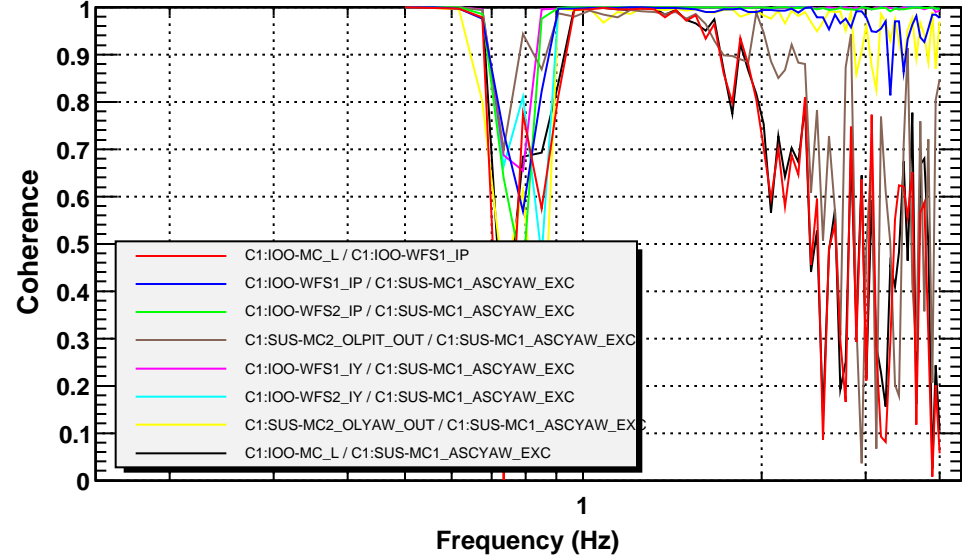

Transfer function

T0=04/08/2010 09:08:33.5

Avg=3

Coherence function

T0=04/08/2010 09:08:33.5

Avg=3

Transfer function

T0=04/08/2010 09:08:33.5