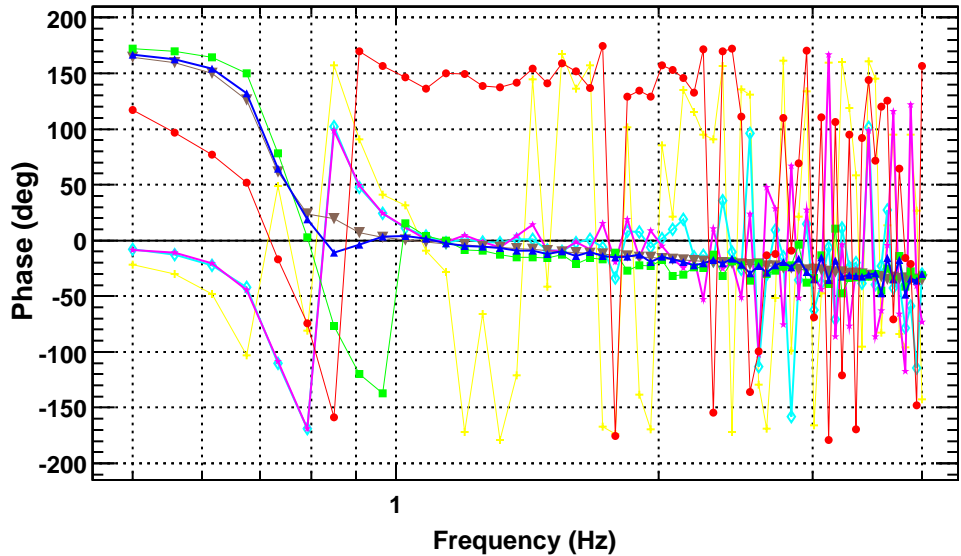

Transfer function

T0=04/08/2010 07:40:10.5

Avg=3

Coherence function

T0=04/08/2010 07:40:10.5

Avg=3

- C1:IOO-MC_L / C1:IOO-WFS1_IP
- C1:IOO-WFS1_IP / C1:SUS-MC1_ASCPIT_EXC
- C1:IOO-WFS2_IP / C1:SUS-MC1_ASCPIT_EXC
- C1:SUS-MC2_OLPIT_OUT / C1:SUS-MC1_ASCPIT_EXC
- C1:IOO-WFS1_IY / C1:SUS-MC1_ASCPIT_EXC
- C1:IOO-WFS2_IY / C1:SUS-MC1_ASCPIT_EXC
- C1:SUS-MC2_OLYAW_OUT / C1:SUS-MC1_ASCPIT_EXC

Transfer function

T0=04/08/2010 07:40:10.5

Avg=3