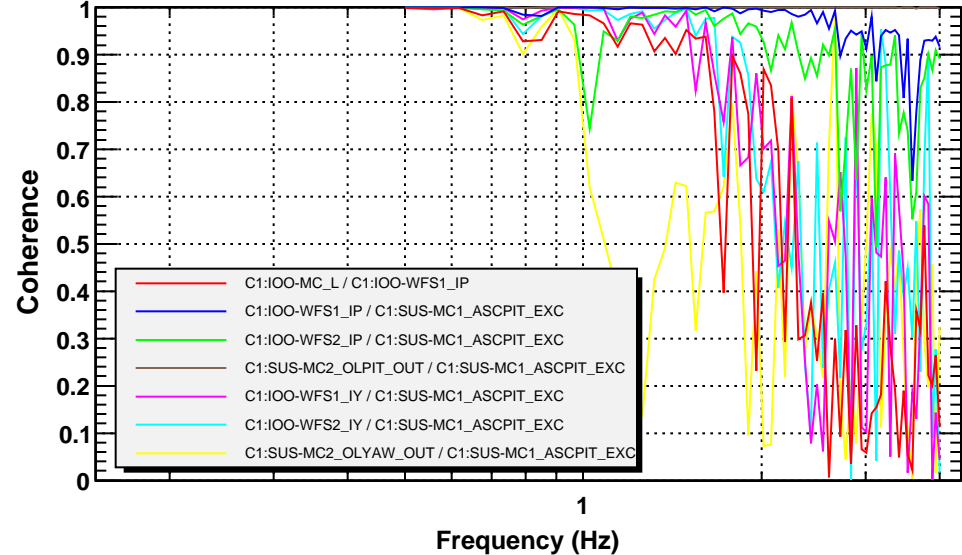

Transfer function

T0=04/08/2010 07:40:10.5

Avg=3

Coherence function

T0=04/08/2010 07:40:10.5

Avg=3

- C1:IOO-MC_L / C1:IOO-WFS1_IP
- C1:IOO-WFS1_IP / C1:SUS-MC1_ASCPIT_EXC
- C1:IOO-WFS2_IP / C1:SUS-MC1_ASCPIT_EXC
- C1:SUS-MC2_OLPIT_OUT / C1:SUS-MC1_ASCPIT_EXC
- C1:IOO-WFS1_IY / C1:SUS-MC1_ASCPIT_EXC
- C1:IOO-WFS2_IY / C1:SUS-MC1_ASCPIT_EXC
- C1:SUS-MC2_OLYAW_OUT / C1:SUS-MC1_ASCPIT_EXC

Transfer function

T0=04/08/2010 07:40:10.5

Avg=3