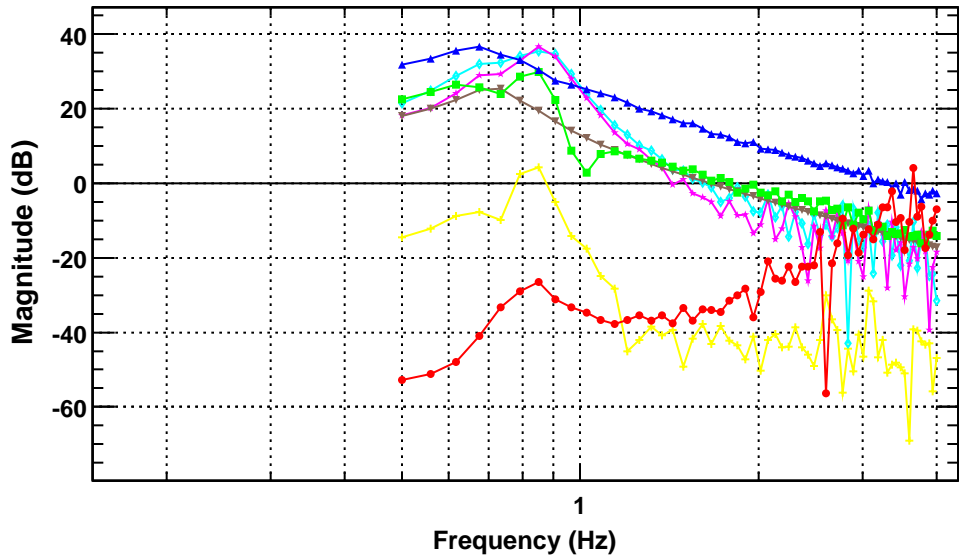

Transfer function

T0=04/08/2010 07:40:10.5

Avg=3

Coherence function

T0=04/08/2010 07:40:10.5

Avg=3

- C1:IOO-MC_L / C1:IOO-WFS1_IP
- C1:IOO-WFS1_IP / C1:SUS-MC1_ASCPIT_EXC
- C1:IOO-WFS2_IP / C1:SUS-MC1_ASCPIT_EXC
- C1:SUS-MC2_OLPIT_OUT / C1:SUS-MC1_ASCPIT_EXC
- C1:IOO-WFS1_IY / C1:SUS-MC1_ASCPIT_EXC
- C1:IOO-WFS2_IY / C1:SUS-MC1_ASCPIT_EXC
- C1:SUS-MC2_OLYAW_OUT / C1:SUS-MC1_ASCPIT_EXC

Transfer function

T0=04/08/2010 07:40:10.5

Avg=3