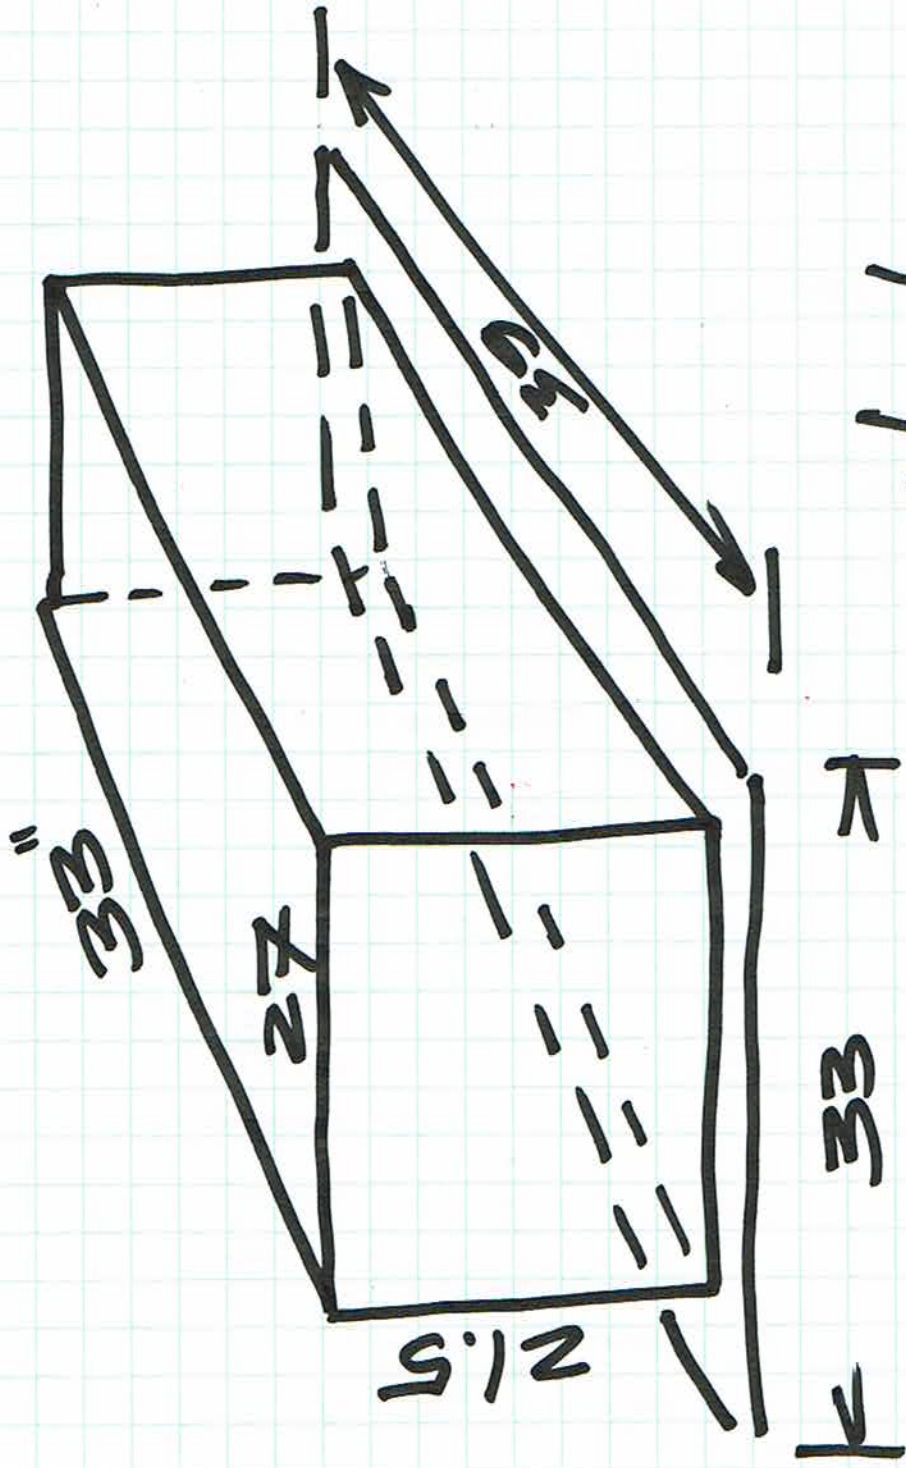

AL 5052 BOX, WALL 0.064"  
3" WIDE RIM, NO BOTTOM,  
WELD CONTINUOUS, ACCURACY  $\pm 1/8$ "

STEVE VAFES

4/27/2010

626/395-4219