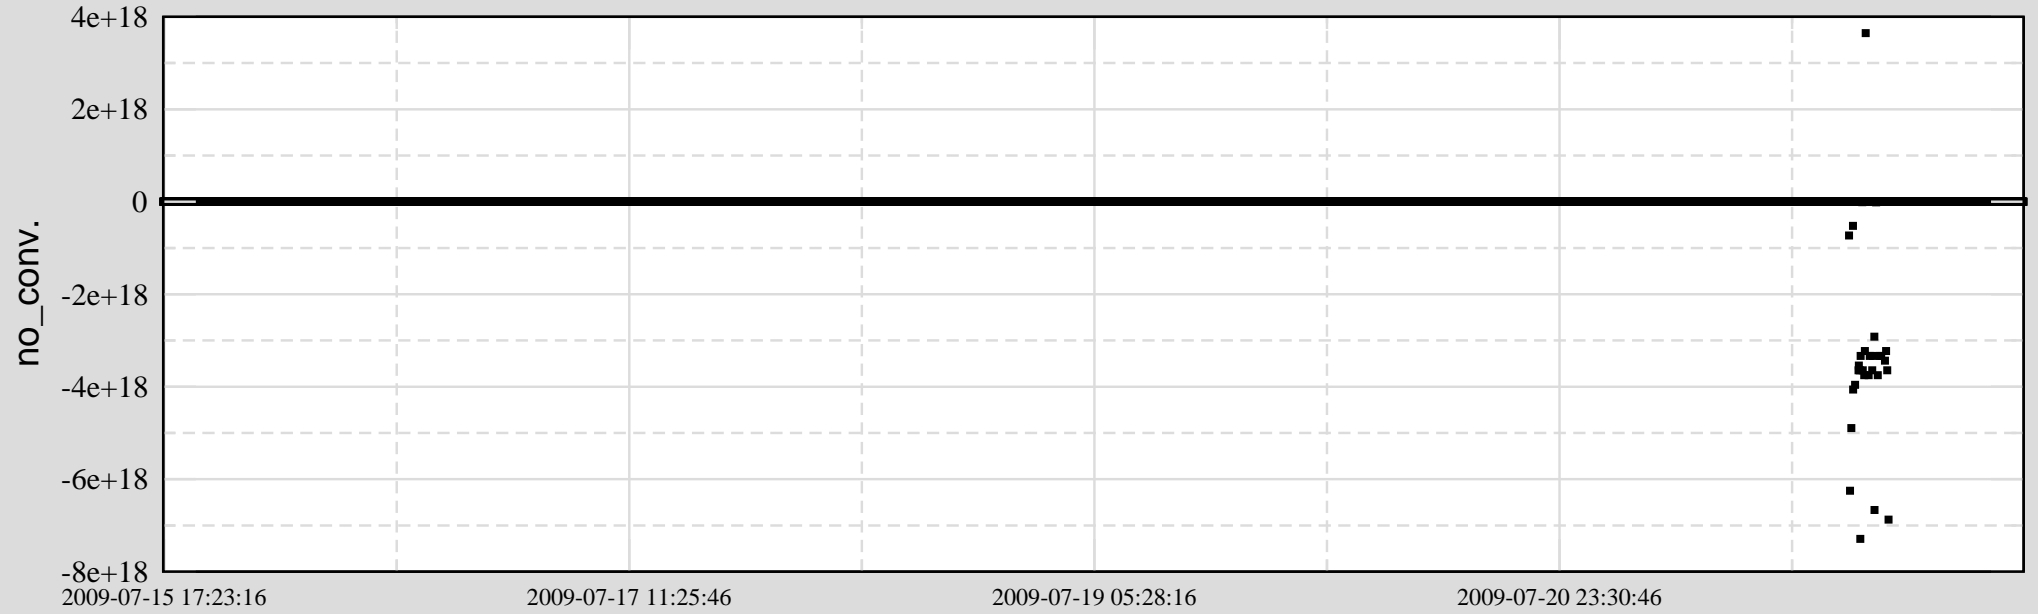

MEAN

Trend from 09-07-15-17-17-47 to 09-07-22-17-26-47

Ch 13: C1:SUS-MC1_SUSPIT_INMON

Ch 1: C1:SUS-MC1_ASCPIT_INMON