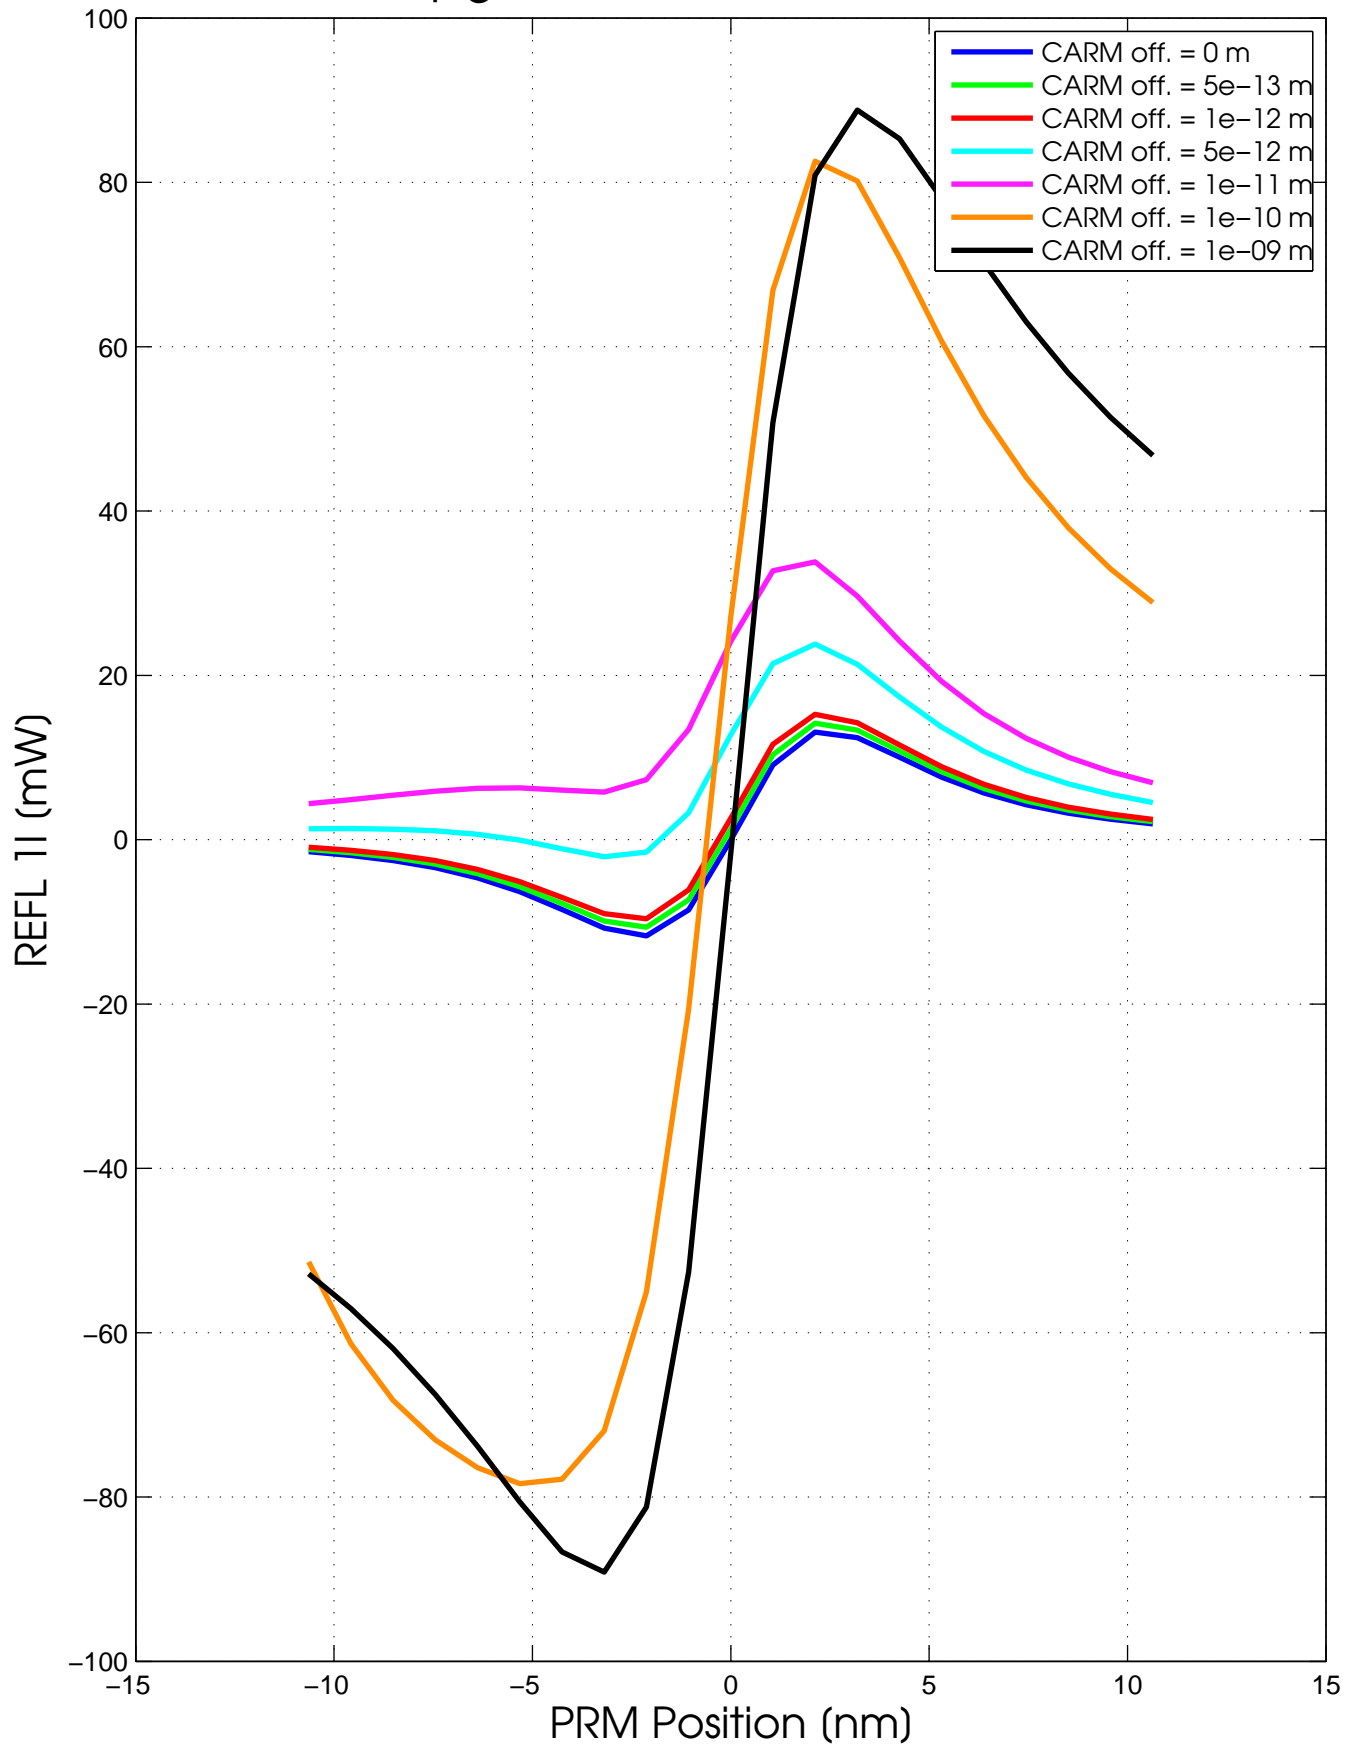

# 40mUpgrade PRCL f1 Demod I Phase

# 40mUpgrade PRCL 3f1 Demod I Phase

# 40mUpgrade PRCL Double Demod I Phase