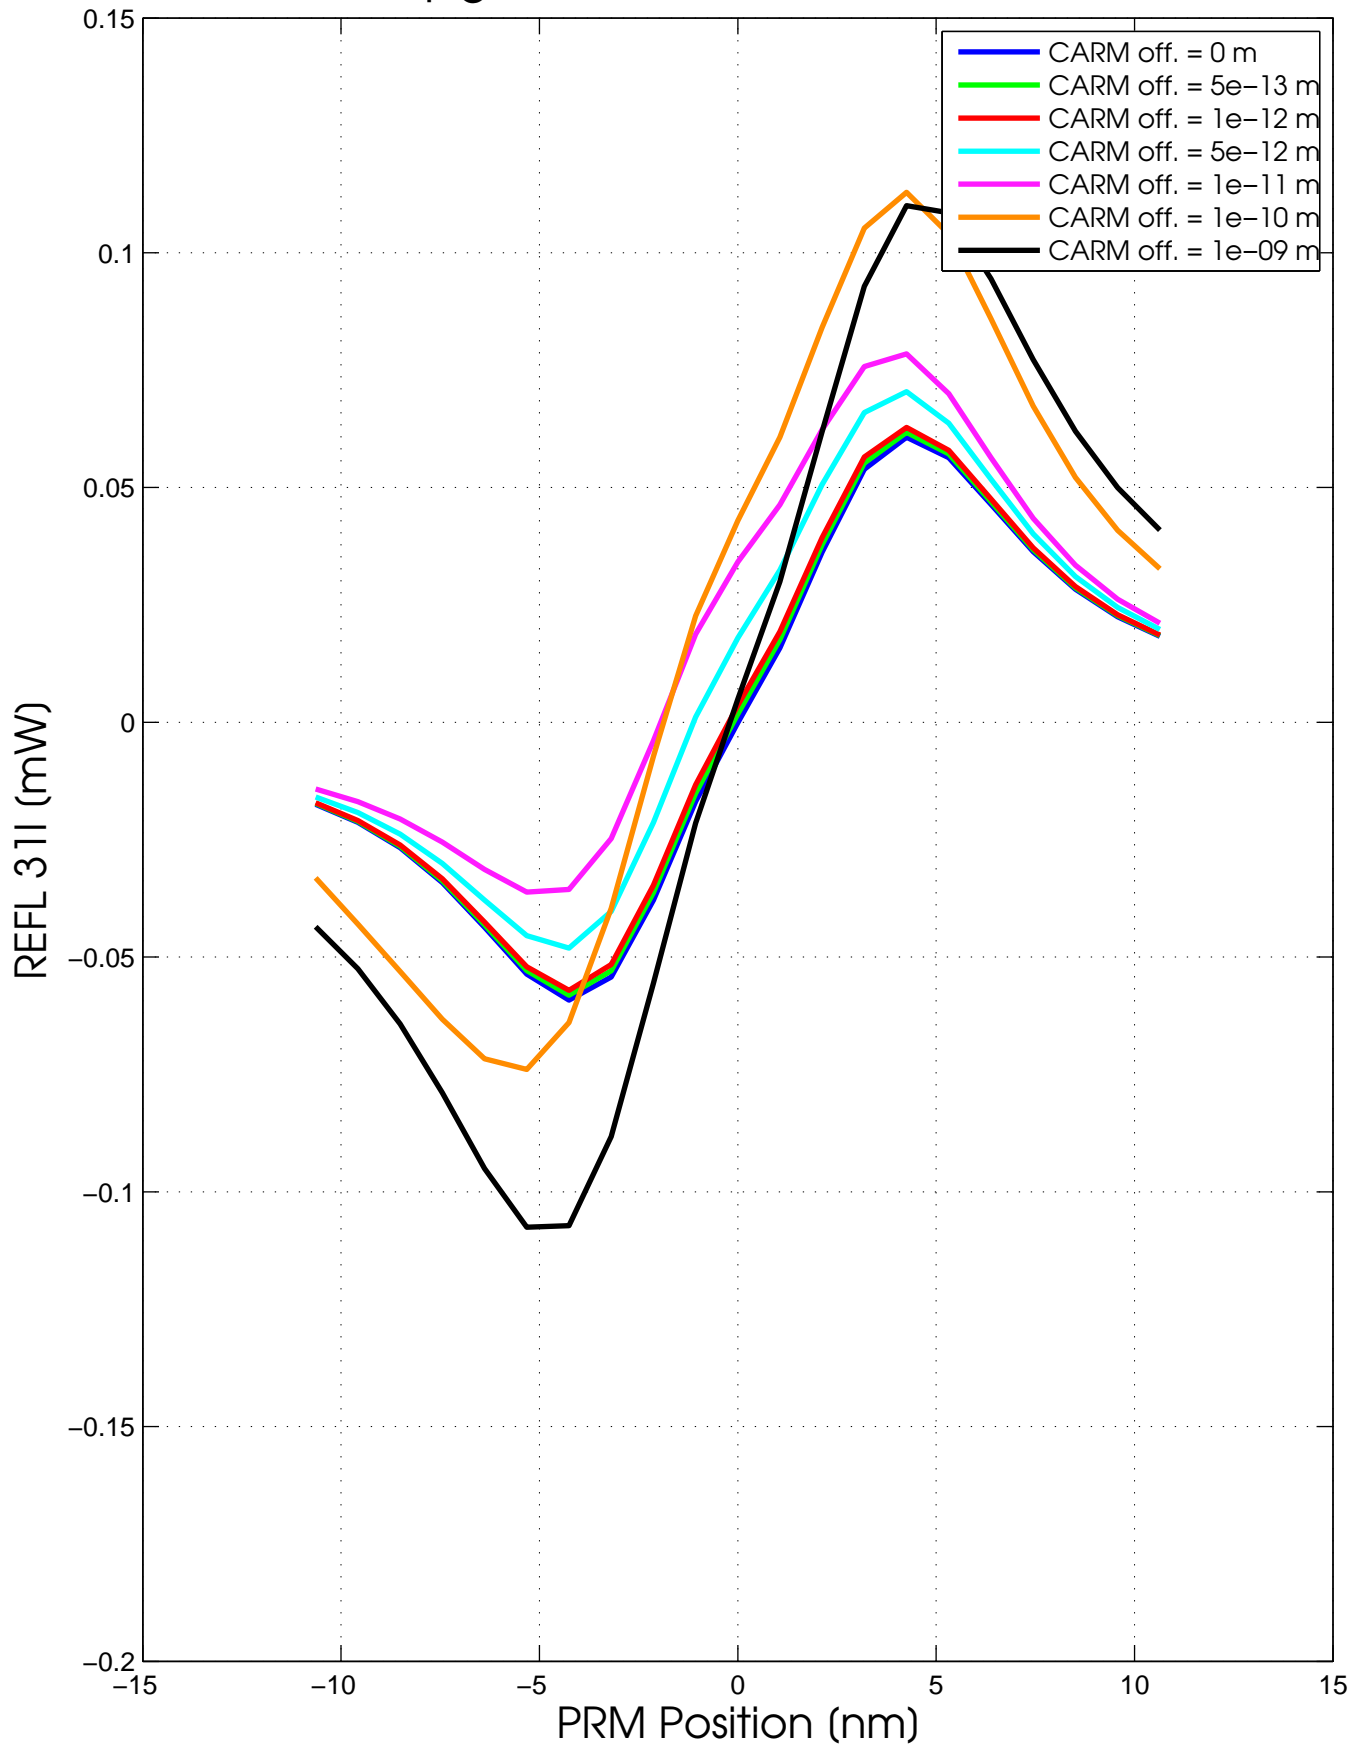

# 40mUpgrade PRCL f1 Demod I Phase

# 40mUpgrade PRCL 3f1 Demod I Phase

# 40mUpgrade PRCL Double Demod I Phase