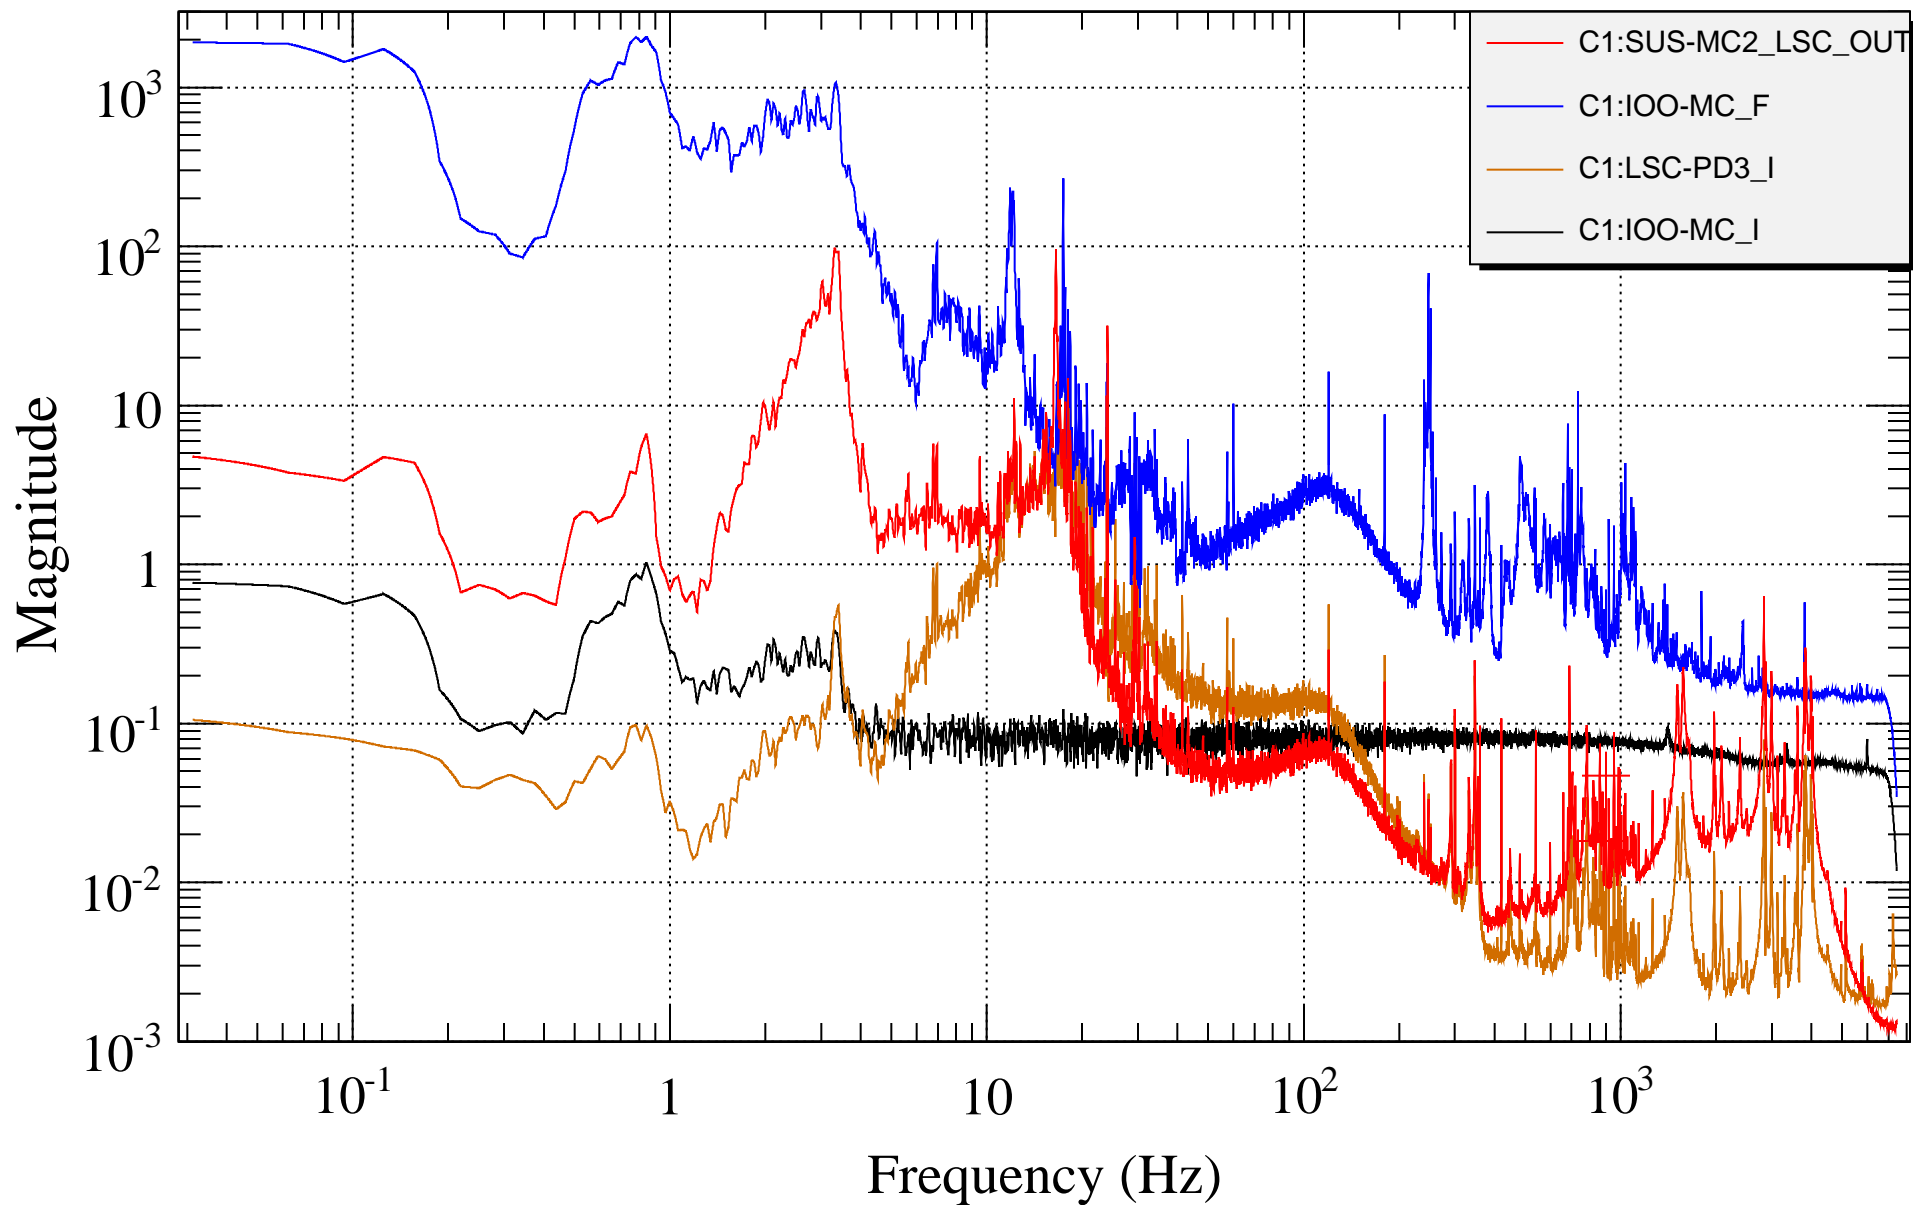

# MC and Arm signals with no ETM FB

T0=07/04/2009 04:48:52

Avg=10/Bin=23L

BW=0.0468662