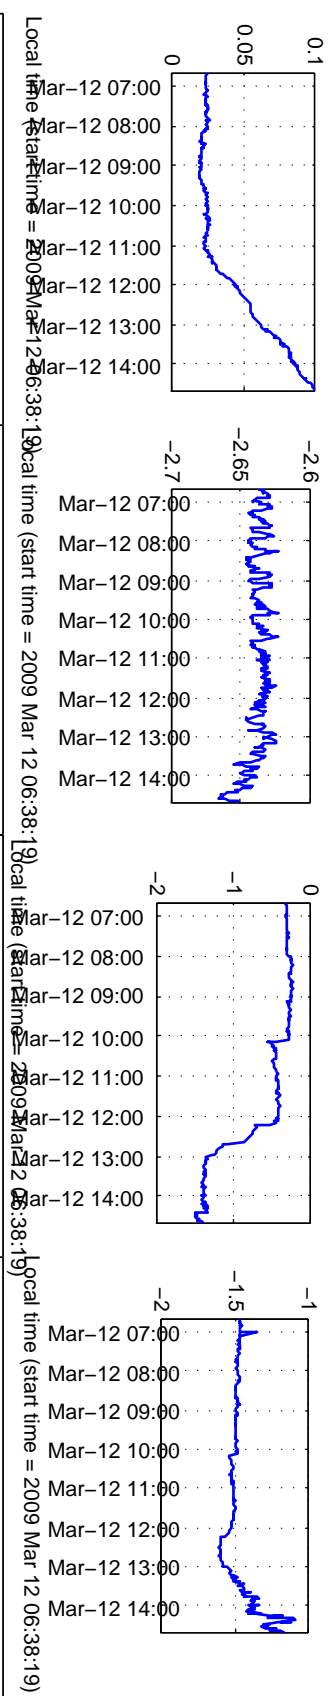

C1:I00-QPD_ANG_VERT.mean C1:I00-QPD_ANG_HOR.mean C1:I00-QPD_ANG_SUM.mean C1:I00-QPD_POS_VERT.mean

C1:I00-QPD_POS_HOR.mean C1:I00-QPD_POS_SUM.mean C1:I00-MC_TRANS_VERT.mean C1:I00-MC_TRANS_HOR.mean

C1:I00-MC_TRANS_SUM.mean C1:I00-WFS1_PIT_OUT16.mean C1:I00-WFS1_YAW_OUT16.mean C1:I00-WFS2_PIT_OUT16.mean

C1:I00-WFS2_YAW_OUT16.mean

Local time (start time = 2009 Mar 12 06:38:19)