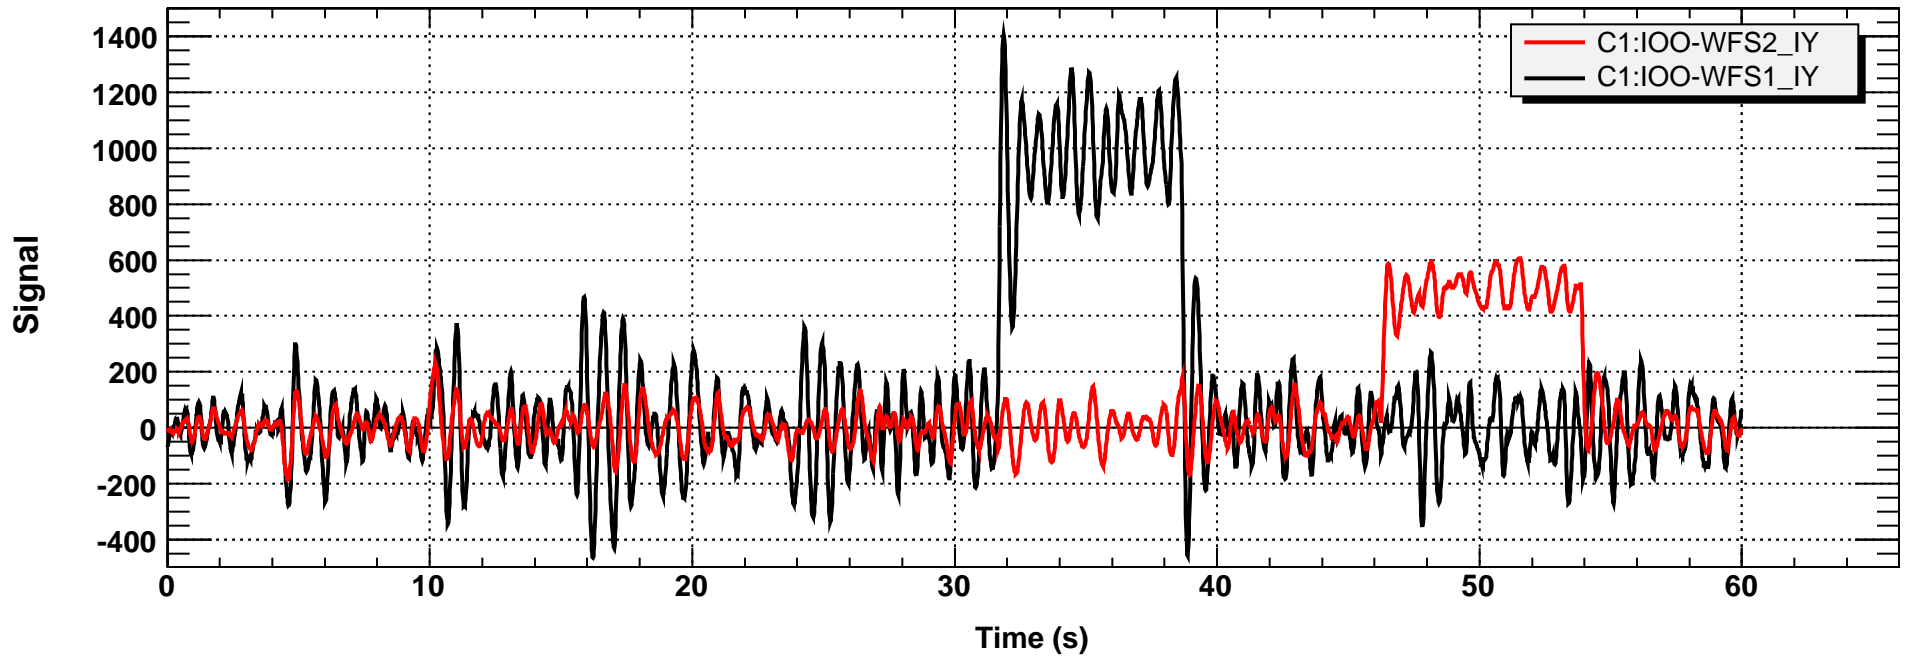

Step Response from WFSXX OFFSET

YAW

T0=17/02/2009 04:15:15

Avg=1