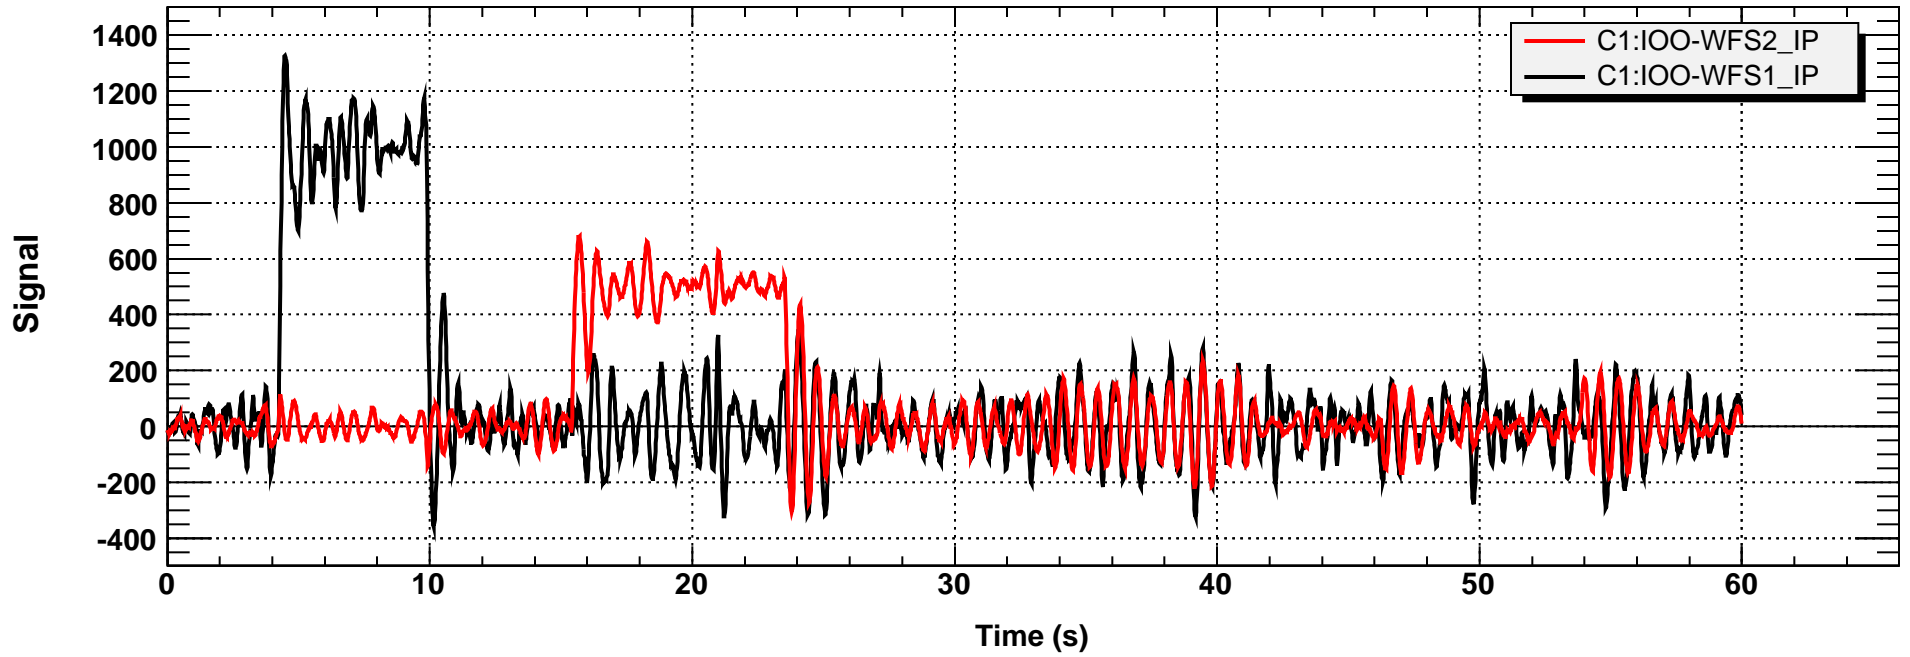

Step Response from WFSXX OFFSET

YAW

T0=17/02/2009 04:15:15

Avg=1