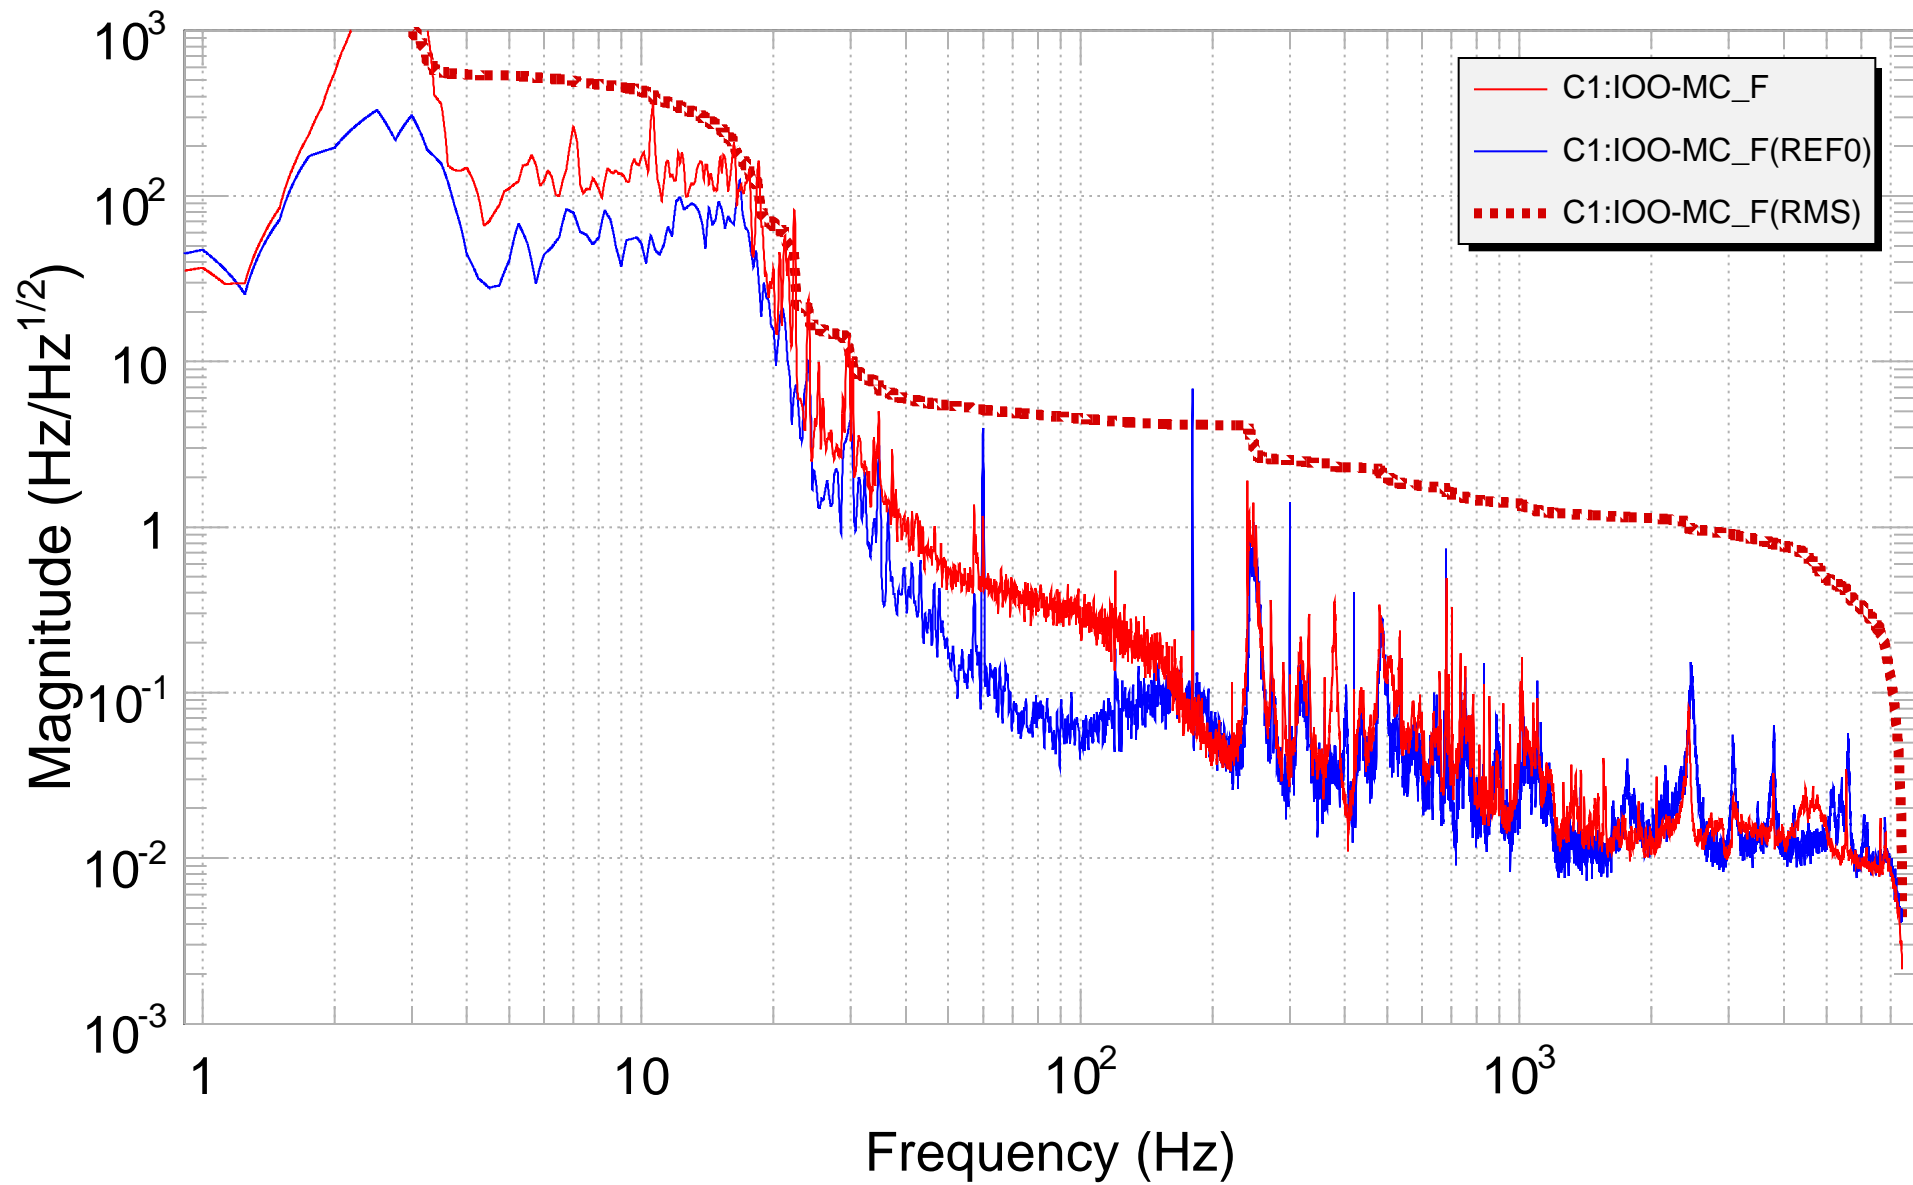

Calibrated MC_F

*T0=16/01/2009 19:30:30

Avg=14/Bin=5L

*BW=0.187493