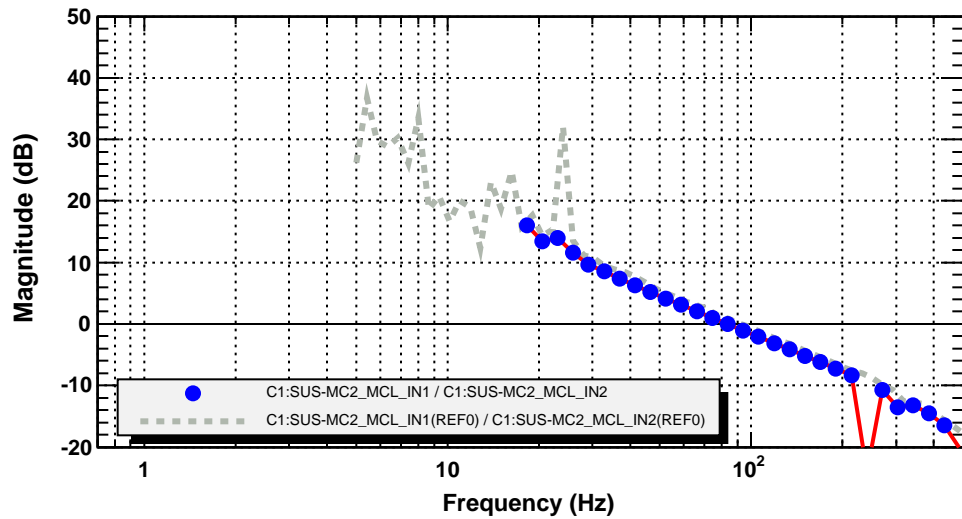

MCL OLG / MCF OLG

*T0=16/01/2009 20:45:32.182861

*Avg=30

Coherence function

T0=16/01/2009 20:45:32.182861

Avg=30

Transfer function

*T0=16/01/2009 20:45:32.182861

*Avg=30