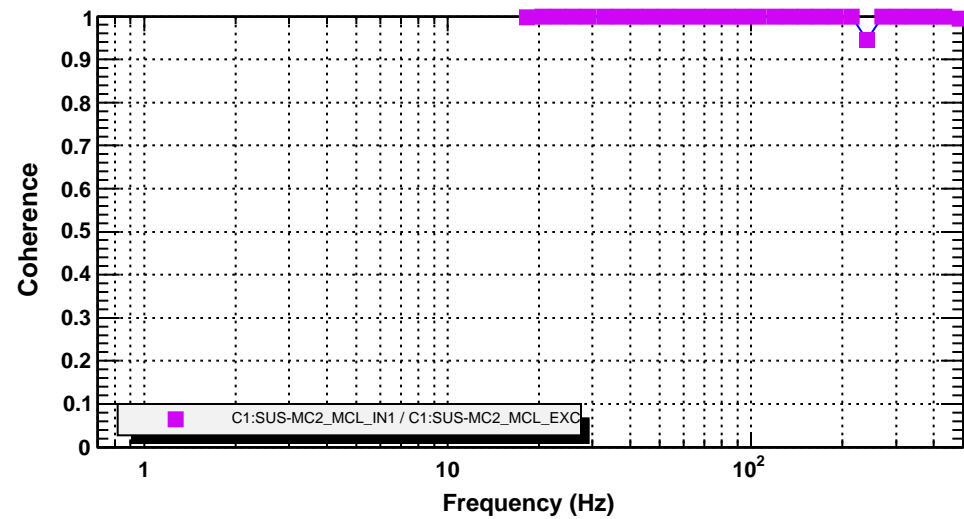

MCL OLG / MCF OLG

*T0=16/01/2009 20:45:32.182861

*Avg=30

Coherence function

T0=16/01/2009 20:45:32.182861

Avg=30

Transfer function

*T0=16/01/2009 20:45:32.182861

*Avg=30