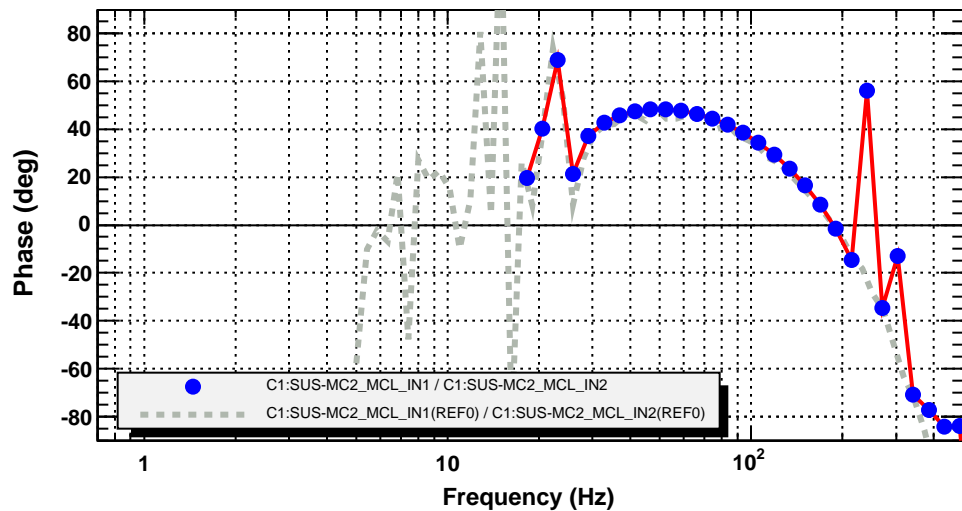

MCL OLG / MCF OLG

*T0=16/01/2009 20:45:32.182861

*Avg=30

Coherence function

T0=16/01/2009 20:45:32.182861

Avg=30

Transfer function

*T0=16/01/2009 20:45:32.182861

*Avg=30