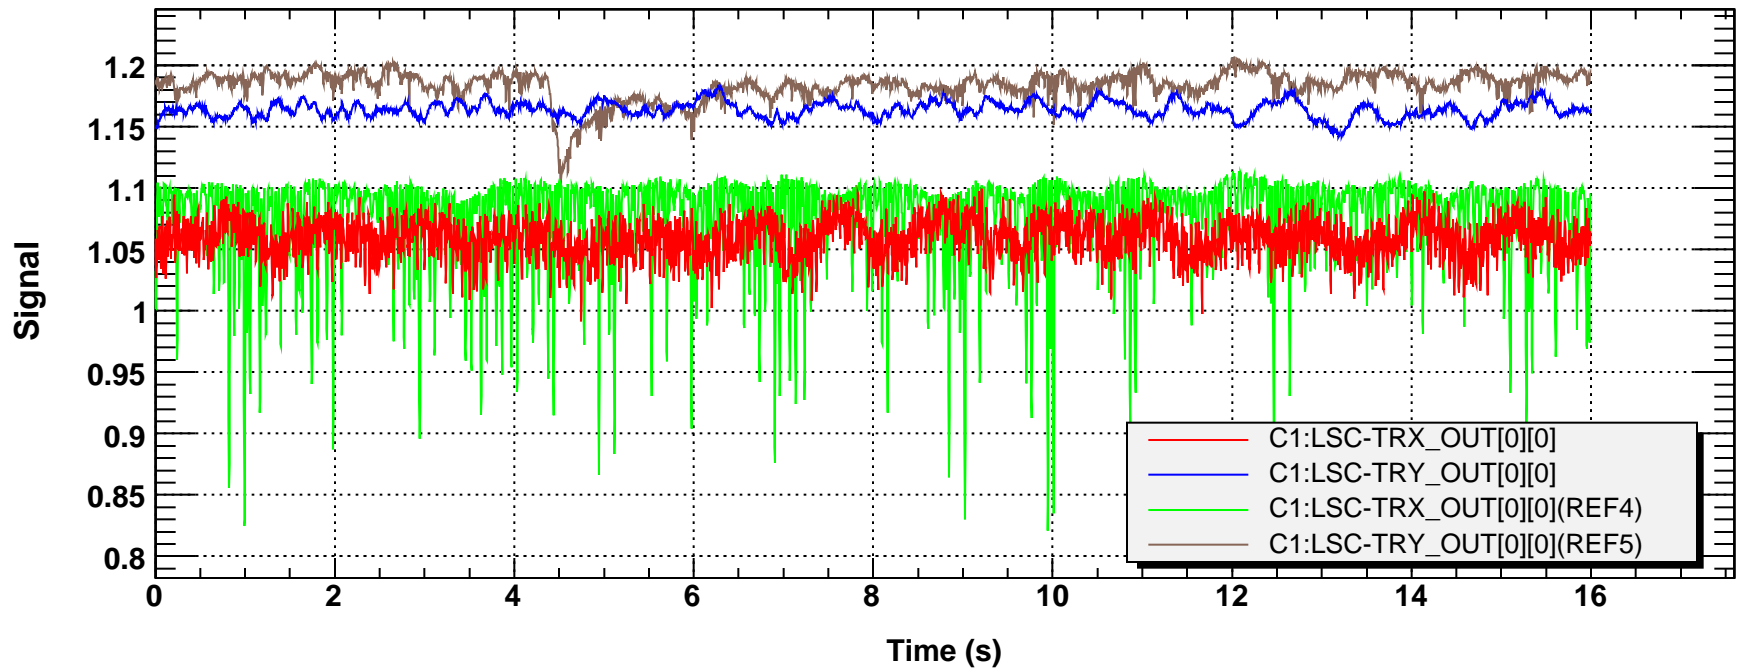

Power spectrum

Time series

*T0=16/01/2009 21:30:25.601562

*Avg=1