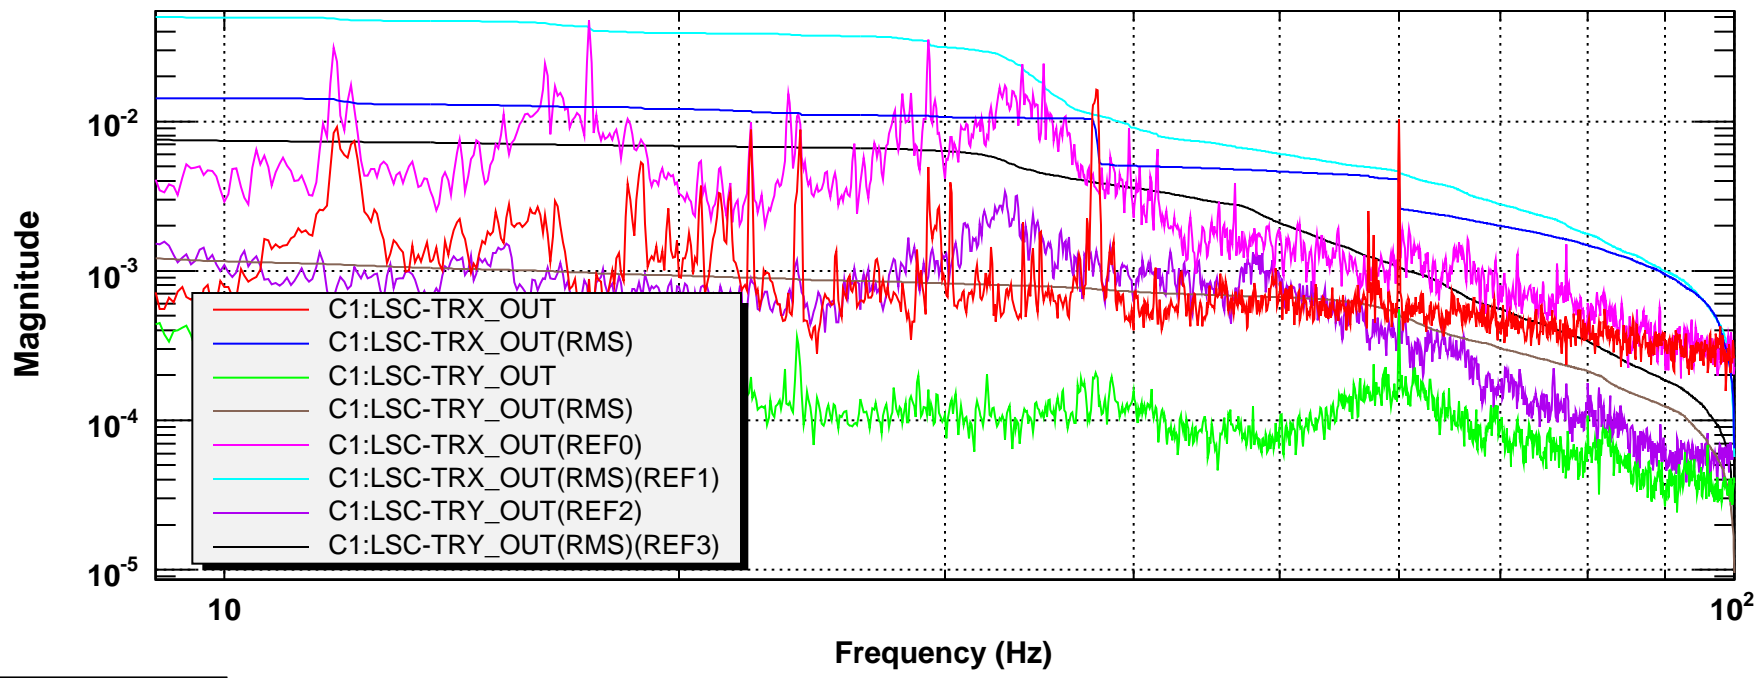

Power spectrum

Time series

*T0=16/01/2009 21:30:25.601562

*Avg=1