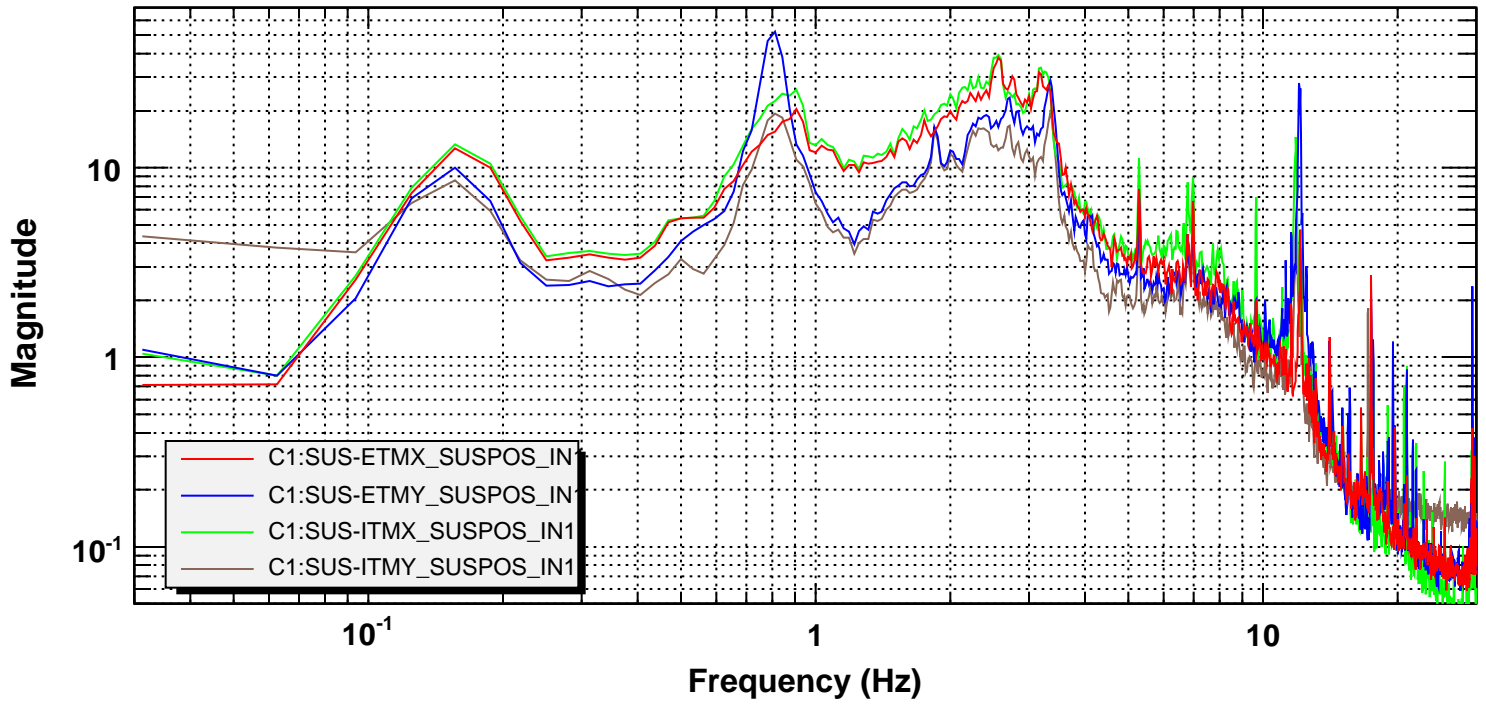

Power spectrum

T0=04/12/2008 05:16:56

Avg=38

BW=0.0468749

Coherence

T0=04/12/2008 05:16:56

Avg=38

BW=0.0468749