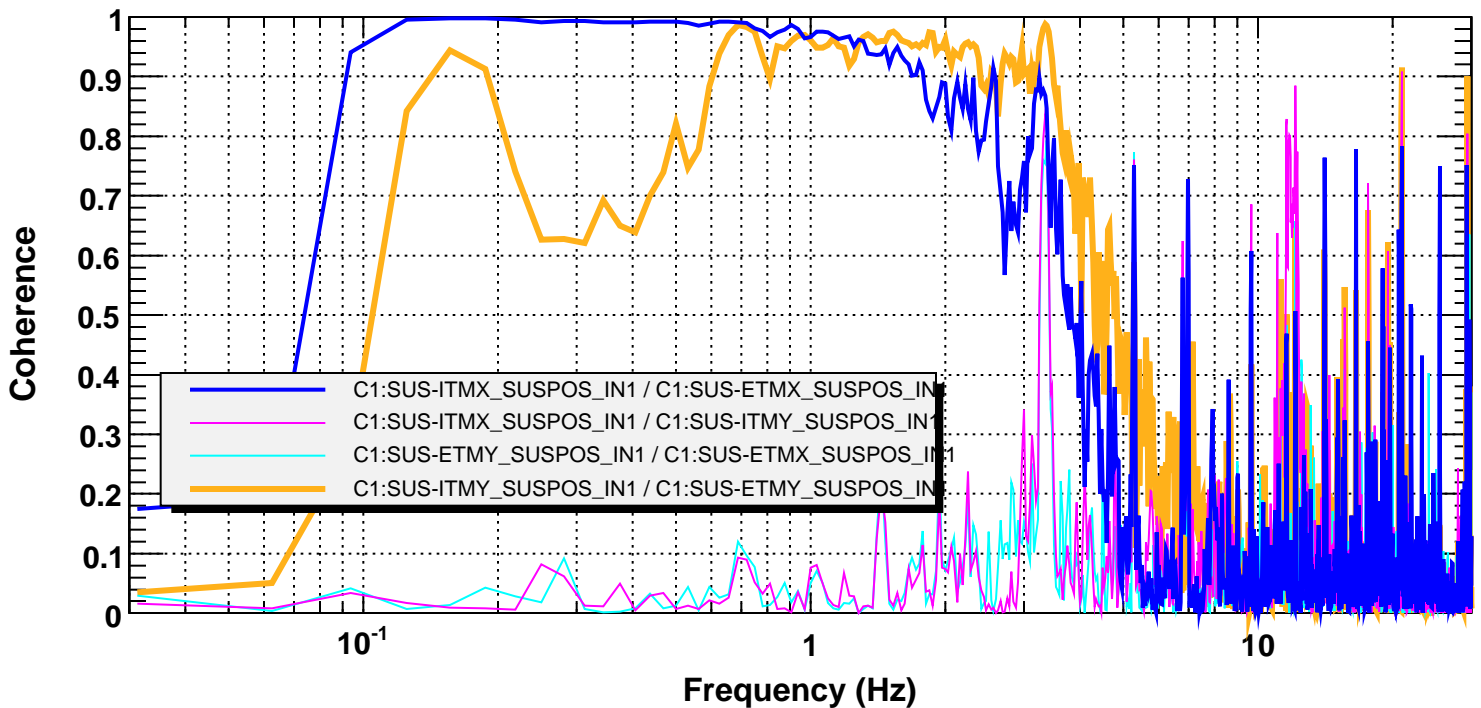

Power spectrum

T0=04/12/2008 05:16:56

Avg=38

BW=0.0468749

Coherence

T0=04/12/2008 05:16:56

Avg=38

BW=0.0468749