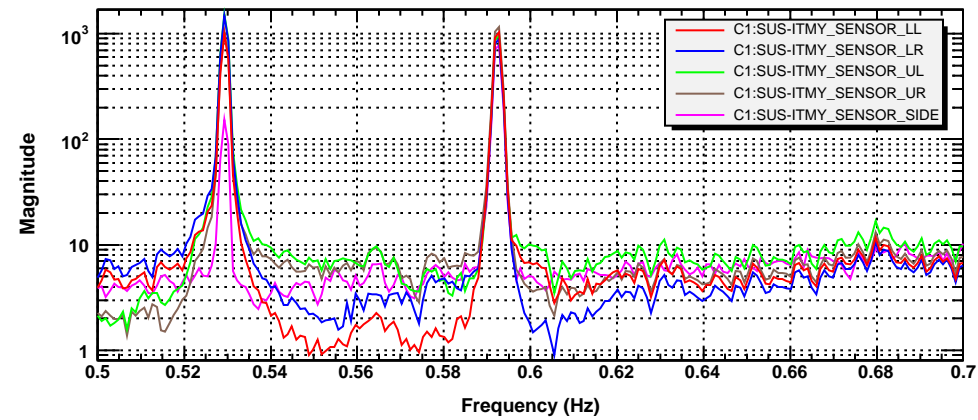

ITMY Free Swinging

T0=15/08/2008 17:08:00

Avg=10/Bin=3L

BW=0.00146479

Pitch/Yaw Modes

T0=15/08/2008 17:08:00

Avg=10

BW=0.00146479

Pendular Modes

T0=15/08/2008 17:08:00

Avg=10

BW=0.00146479

Bounce/Roll Modes

T0=15/08/2008 17:08:00

Avg=10

BW=0.00146479