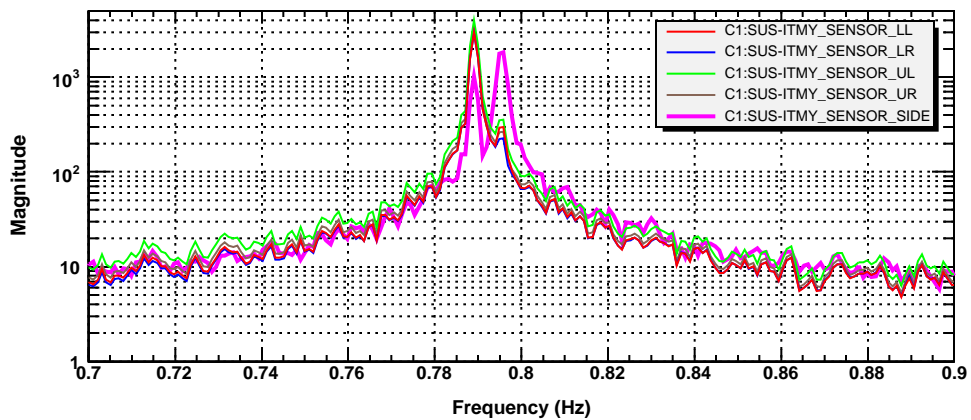

ITMY Free Swinging

T0=15/08/2008 17:08:00

Avg=10/Bin=3L

BW=0.00146479

Pitch/Yaw Modes

T0=15/08/2008 17:08:00

Avg=10

BW=0.00146479

Pendular Modes

T0=15/08/2008 17:08:00

Avg=10

BW=0.00146479

Bounce/Roll Modes

T0=15/08/2008 17:08:00

Avg=10

BW=0.00146479