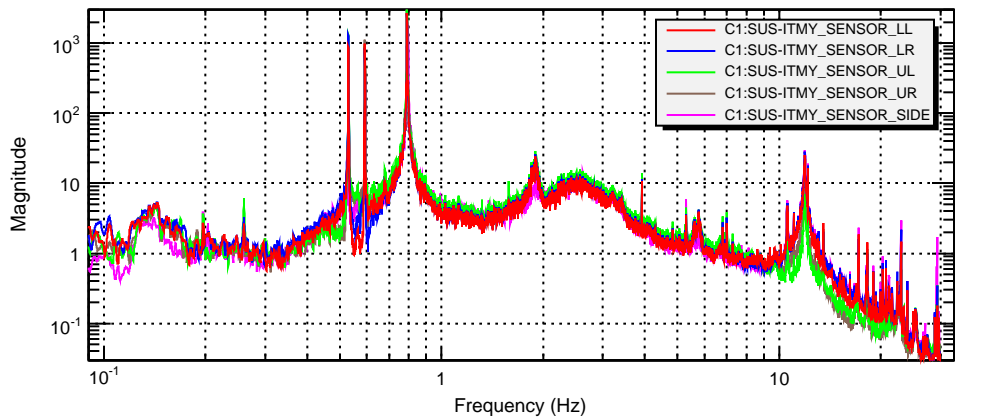

ITMY Free Swinging

T0=15/08/2008 17:08:00

Avg=10/Bin=3L

BW=0.00146479

Pitch/Yaw Modes

T0=15/08/2008 17:08:00

Avg=10

BW=0.00146479

Pendular Modes

T0=15/08/2008 17:08:00

Avg=10

BW=0.00146479

Bounce/Roll Modes

T0=15/08/2008 17:08:00

Avg=10

BW=0.00146479