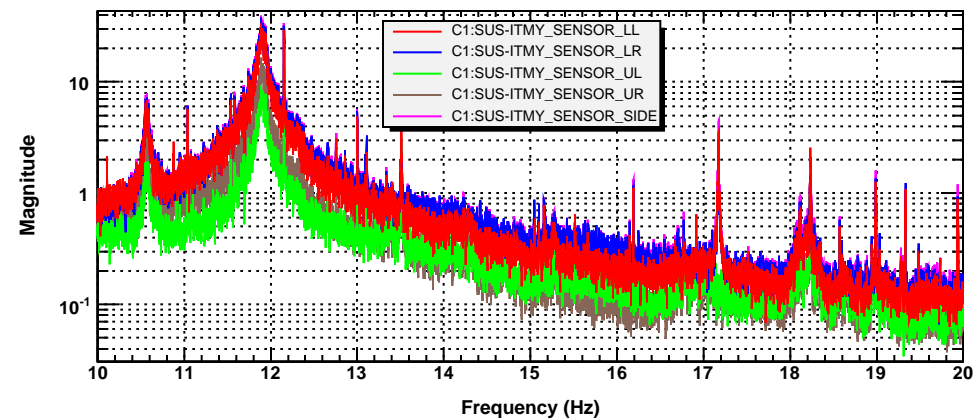

Pendular Modes

T0=15/08/2008 17:08:00

Avg=10

BW=0.00146479

Bounce/Roll Modes

T0=15/08/2008 17:08:00

Avg=10

BW=0.00146479