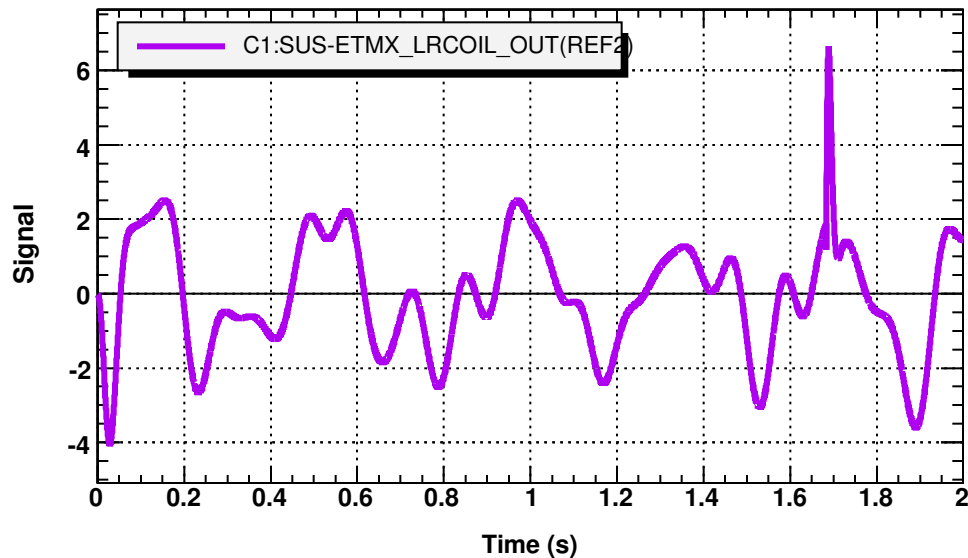

DW Filtered & High Passed

T0=16/07/2008 01:31:21

Avg=1/Bin=3

Time series

T0=16/07/2008 01:25:53

Avg=1/Bin=3

Time series

T0=16/07/2008 01:34:02

Avg=1/Bin=3

DW Filtered

T0=16/07/2008 01:29:38

Avg=1/Bin=3