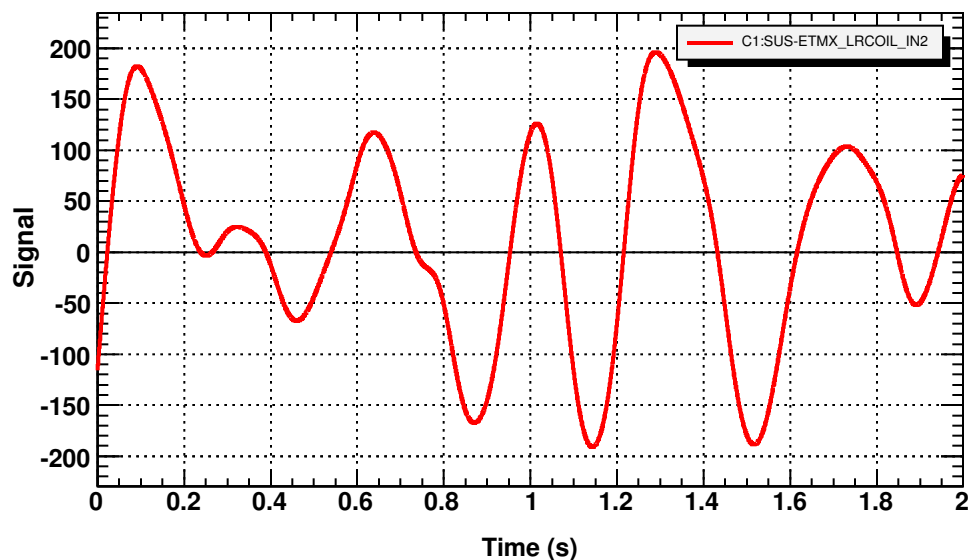

DW Filtered & High Passed

T0=16/07/2008 01:31:21

Avg=1/Bin=3

Time series

T0=16/07/2008 01:25:53

Avg=1/Bin=3

Time series

T0=16/07/2008 01:34:02

Avg=1/Bin=3

DW Filtered

T0=16/07/2008 01:29:38

Avg=1/Bin=3