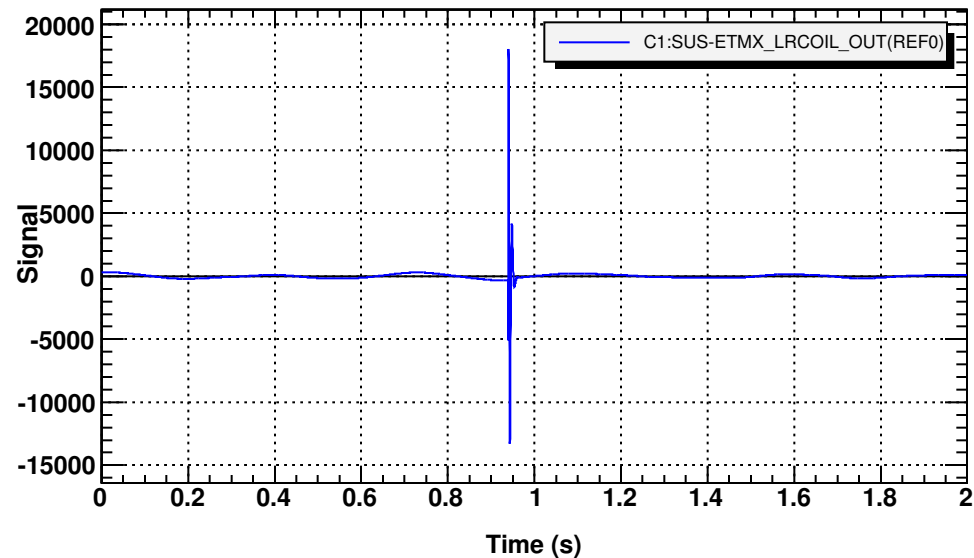

DW Filtered & High Passed

T0=16/07/2008 01:31:21

Avg=1/Bin=3

Time series

T0=16/07/2008 01:25:53

Avg=1/Bin=3

Time series

T0=16/07/2008 01:34:02

Avg=1/Bin=3

DW Filtered

T0=16/07/2008 01:29:38

Avg=1/Bin=3