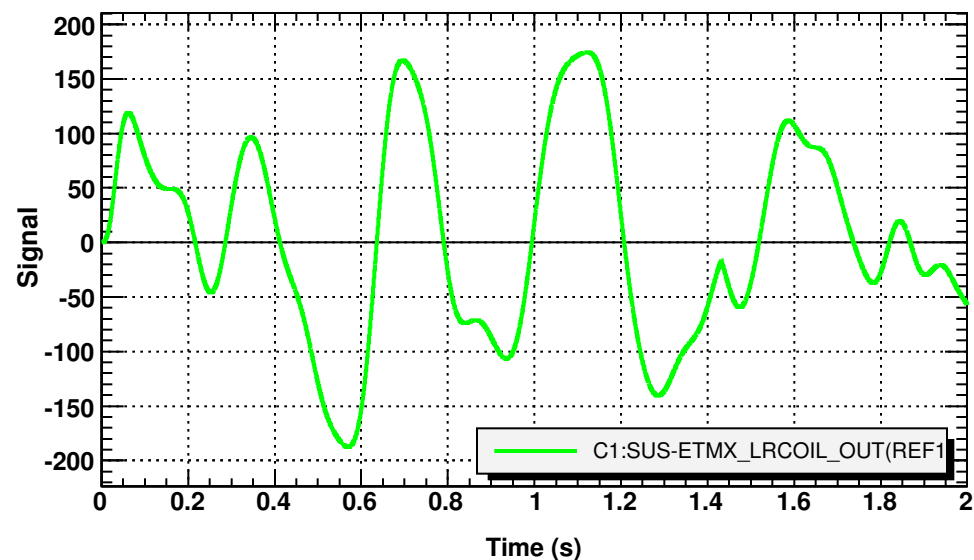

DW Filtered & High Passed

T0=16/07/2008 01:31:21

Avg=1/Bin=3

Time series

T0=16/07/2008 01:25:53

Avg=1/Bin=3

Time series

T0=16/07/2008 01:34:02

Avg=1/Bin=3

DW Filtered

T0=16/07/2008 01:29:38

Avg=1/Bin=3