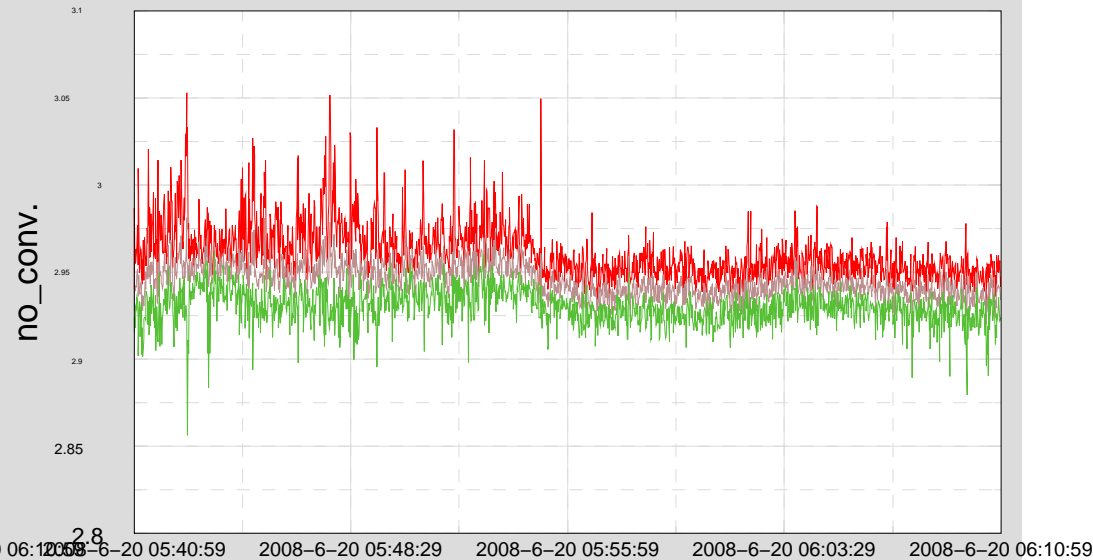

Trend from 08-6-20-5-40-59 to 08-6-20-6-10-58

MAX
MEAN
MIN

Trend Ch 2: C1:PSL-PMC_RFPDDC

Trend Ch 4: C1:PSL-126MOPA_AMPMON

Trend Ch 1: C1:PSL-PMC_PMCTRANSPD

Trend Ch 3: C1:PSL-PMC_INPUT_DC