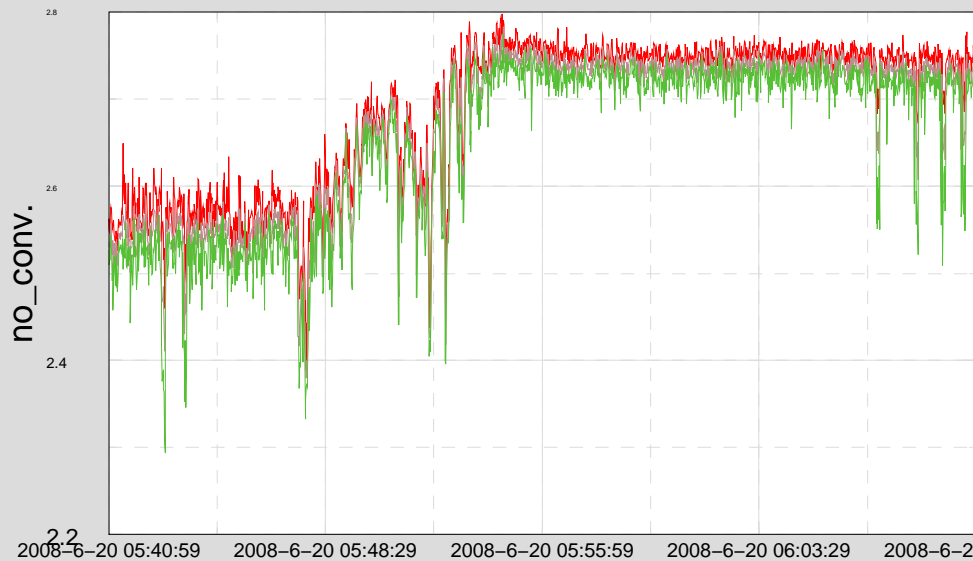

Trend from 08-6-20-5-40-59 to 08-6-20-6-10-58

MAX
MEAN
MIN

Trend Ch 2: C1:PSL-PMC_RFPDDC

Trend Ch 4: C1:PSL-126MOPA_AMPMON

Trend Ch 1: C1:PSL-PMC_PMCTRANSPD

Trend Ch 3: C1:PSL-PMC_INPUT_DC