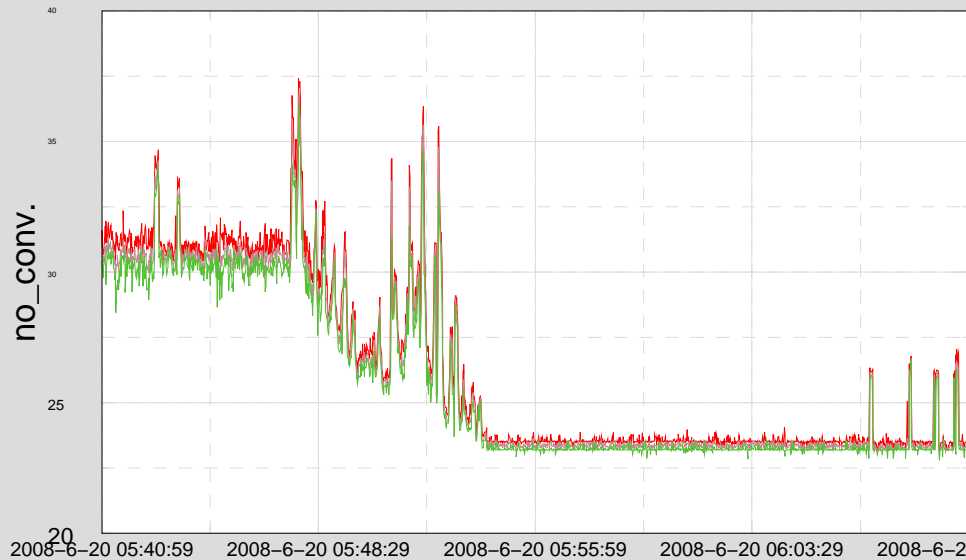

Trend from 08-6-20-5-40-59 to 08-6-20-6-10-58

MAX
MEAN
MIN

Trend Ch 2: C1:PSL-PMC_RFPDDC

Trend Ch 4: C1:PSL-126MOPA_AMPMON

Trend Ch 1: C1:PSL-PMC_PMCTRANSPD

Trend Ch 3: C1:PSL-PMC_INPUT_DC