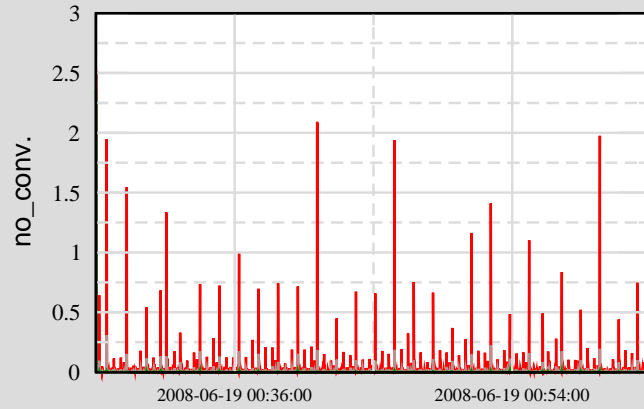

Trend from 08-06-19-00-27-00 to 08-6-19-1-2-59

Ch 3: C1:PSL-126MOPA\_LTMP

Ch 6: C1:PSL-PMC\_PMCTRANSPD

Ch 9: C1:PSL-126MOPA\_HTEMP

Ch 2: C1:PSL-126MOPA\_AMPMON

Ch 5: C1:PSL-FSS\_SLOWDC

Ch 8: C1:PSL-FSS\_SLOWM