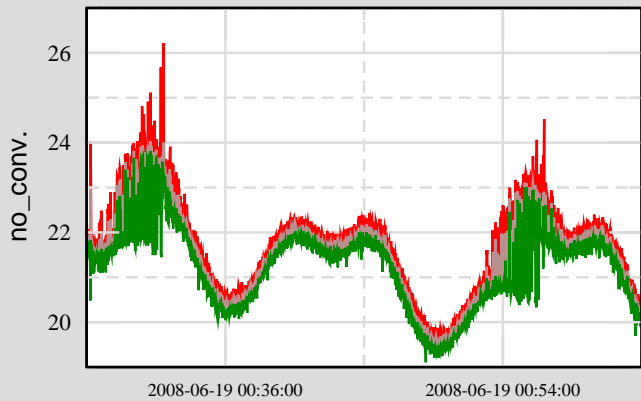

Ch 1: C1:PSL-126MOPA_126MON