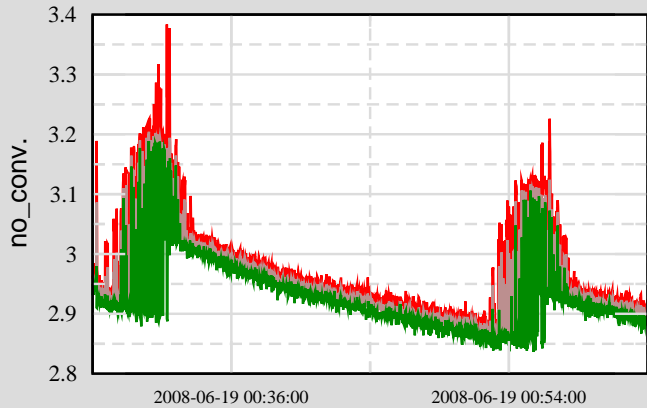

Trend from 08-06-19-00-27-00 to 08-6-19-1-2-59

Ch 3: C1:PSL-126MOPA\_LTMP

Ch 6: C1:PSL-PMC\_PMCTRANSPD

Ch 9: C1:PSL-126MOPA\_HTEMP

Ch 2: C1:PSL-126MOPA\_AMPMON

Ch 5: C1:PSL-FSS\_SLOWDC

Ch 8: C1:PSL-FSS\_SLOWM