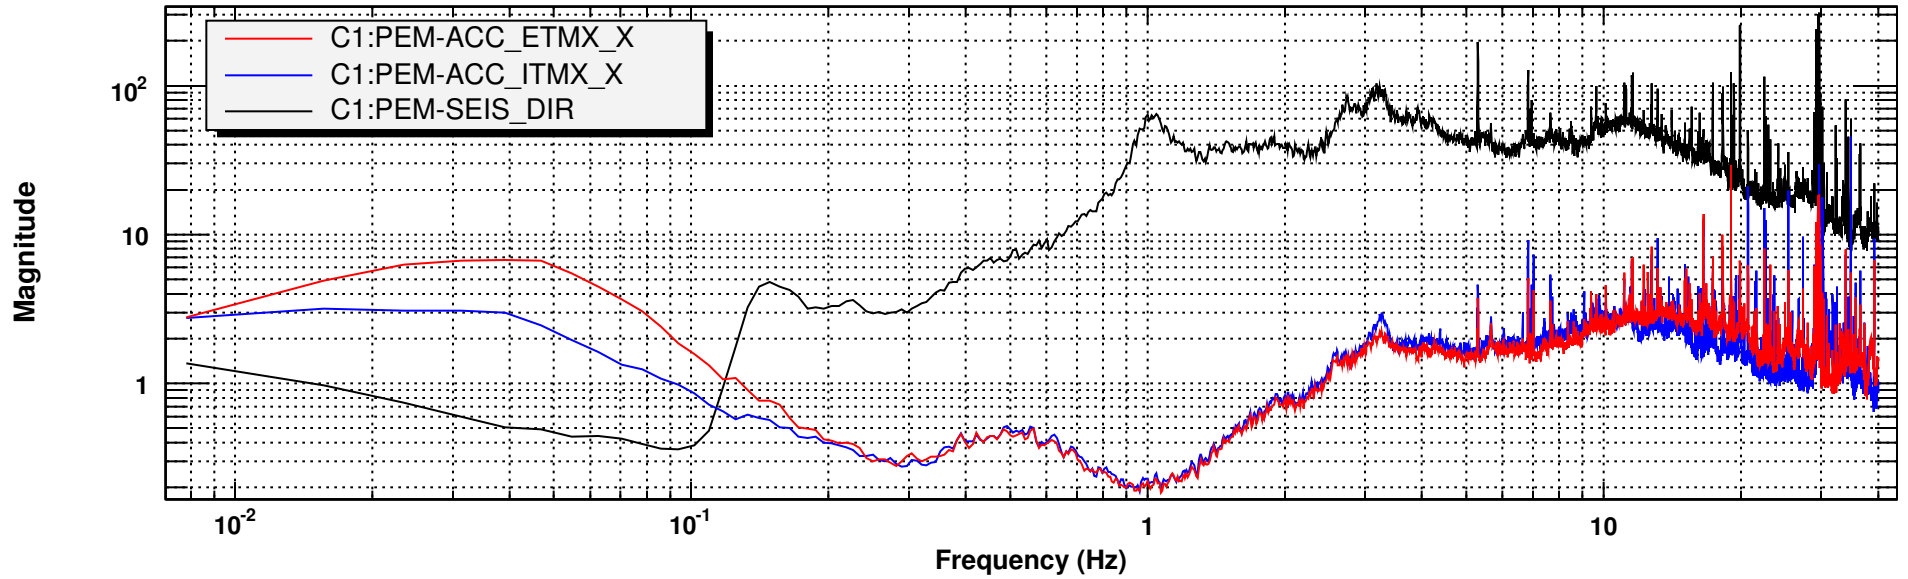

Power spectrum

T0=28/01/2008 22:41:10

Avg=100

BW=0.0117187

Coherence

T0=28/01/2008 22:41:10

Avg=100

BW=0.0117187