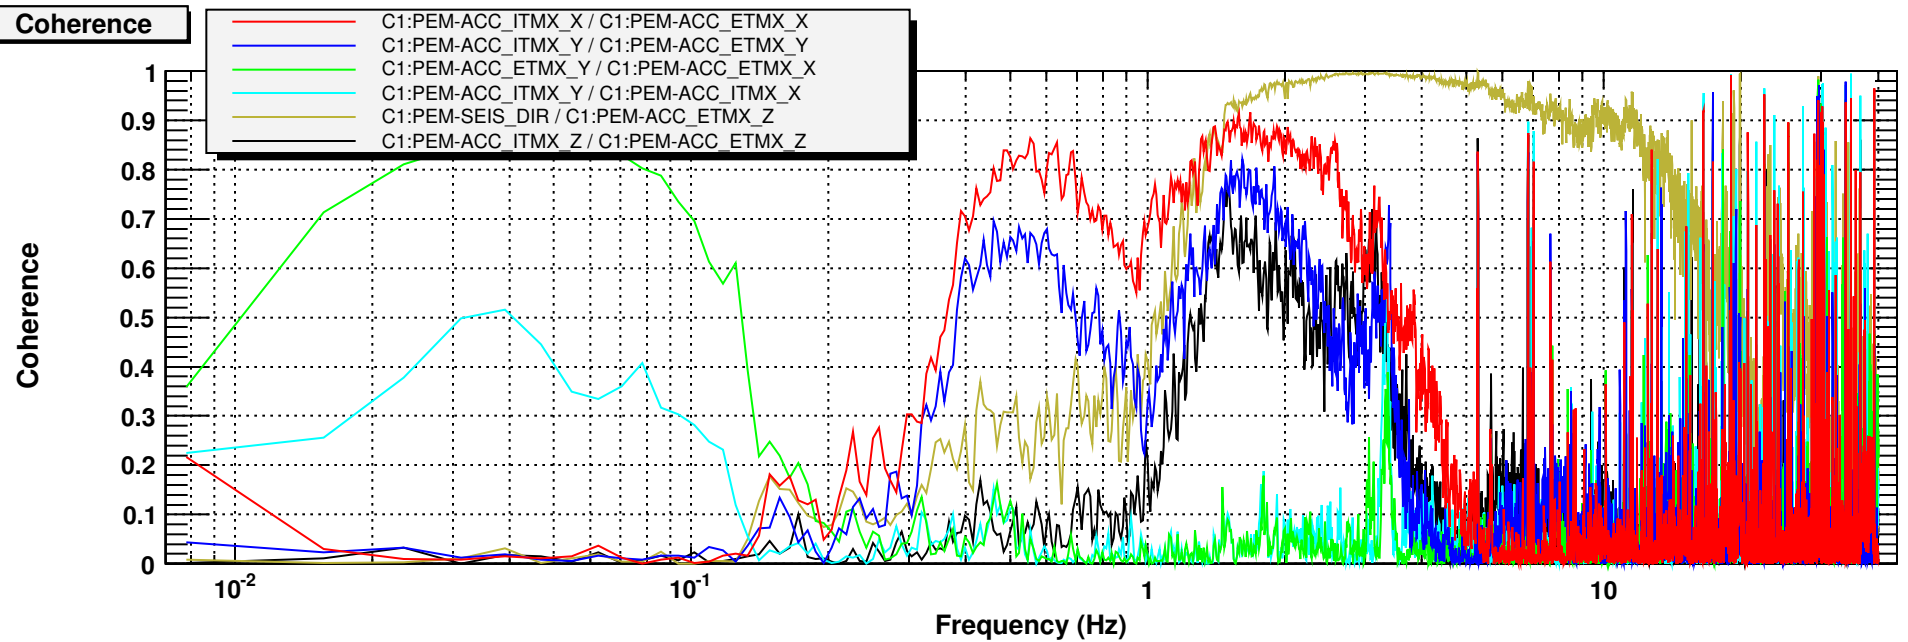

Power spectrum

T0=28/01/2008 22:41:10

Avg=100

BW=0.0117187

Coherence

T0=28/01/2008 22:41:10

Avg=100

BW=0.0117187