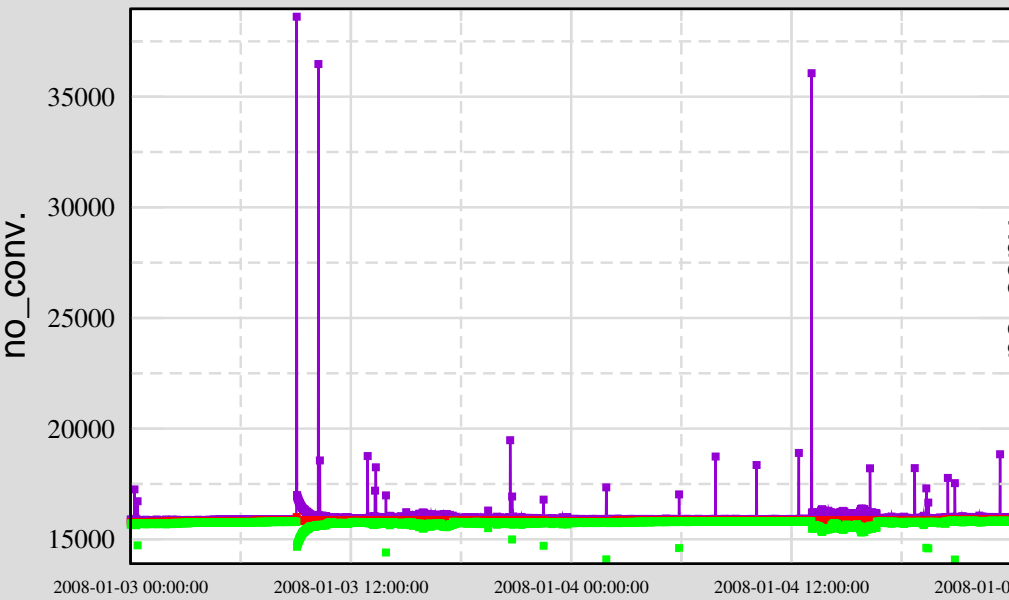

- MAX
- MEAN
- MIN

Trend from 08-01-02-23-59-47 to 08-1-4-23-58-47

Ch 2: C1:SUS-ETMY_ULPD_VAR

Ch 4: C1:PEM-ACC_ETMX_Z

Ch 1: C1:SUS-ETMY_SENSOR_UL

Ch 3: C1:SUS-ETMX_SENSOR_UL