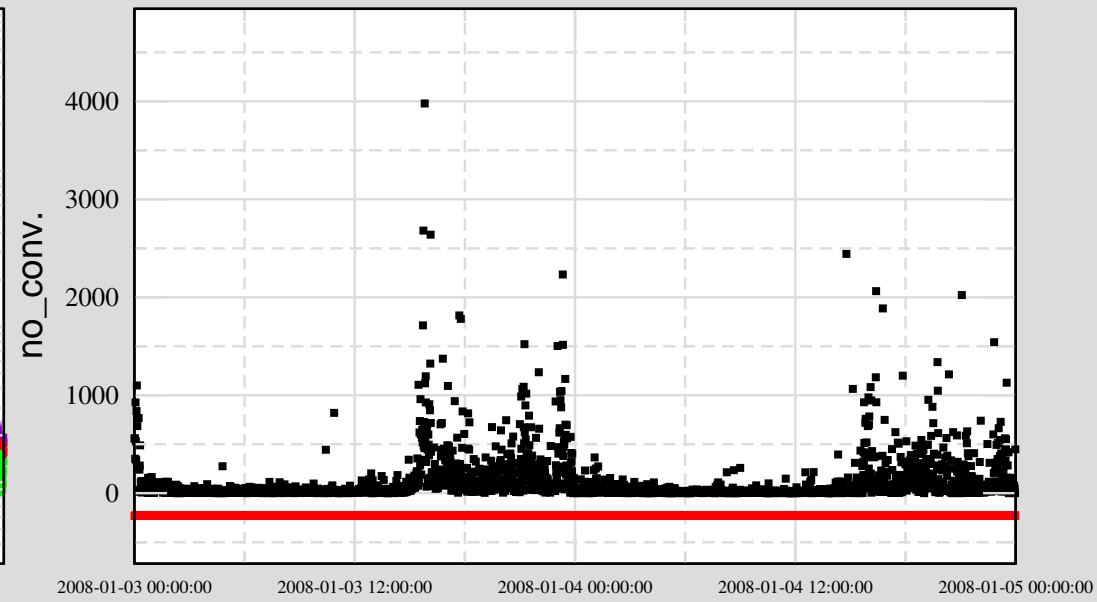

- MAX
- MEAN
- MIN

Trend from 08-01-02-23-59-47 to 08-1-4-23-58-47

Ch 2: C1:SUS-ETMY_ULPD_VAR

Ch 4: C1:PEM-ACC_ETMX_Z

Ch 1: C1:SUS-ETMY_SENSOR_UL

Ch 3: C1:SUS-ETMX_SENSOR_UL