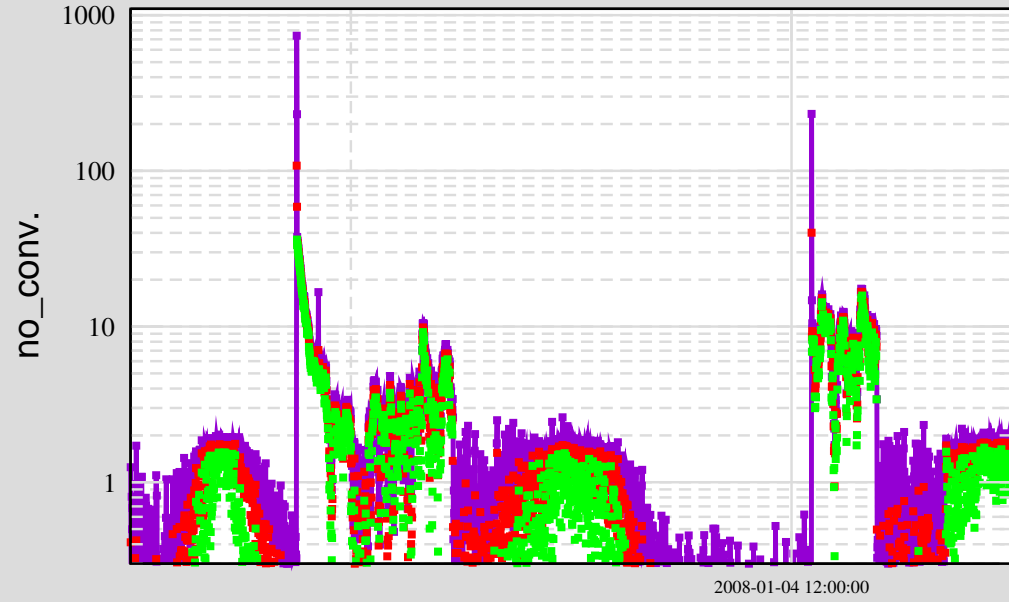

- MAX
- MEAN
- MIN

Trend from 08-01-02-23-59-47 to 08-1-4-23-58-47

Ch 2: C1:SUS-ETMY_ULPD_VAR

Ch 4: C1:PEM-ACC_ETMX_Z

Ch 1: C1:SUS-ETMY_SENSOR_UL

Ch 3: C1:SUS-ETMX_SENSOR_UL