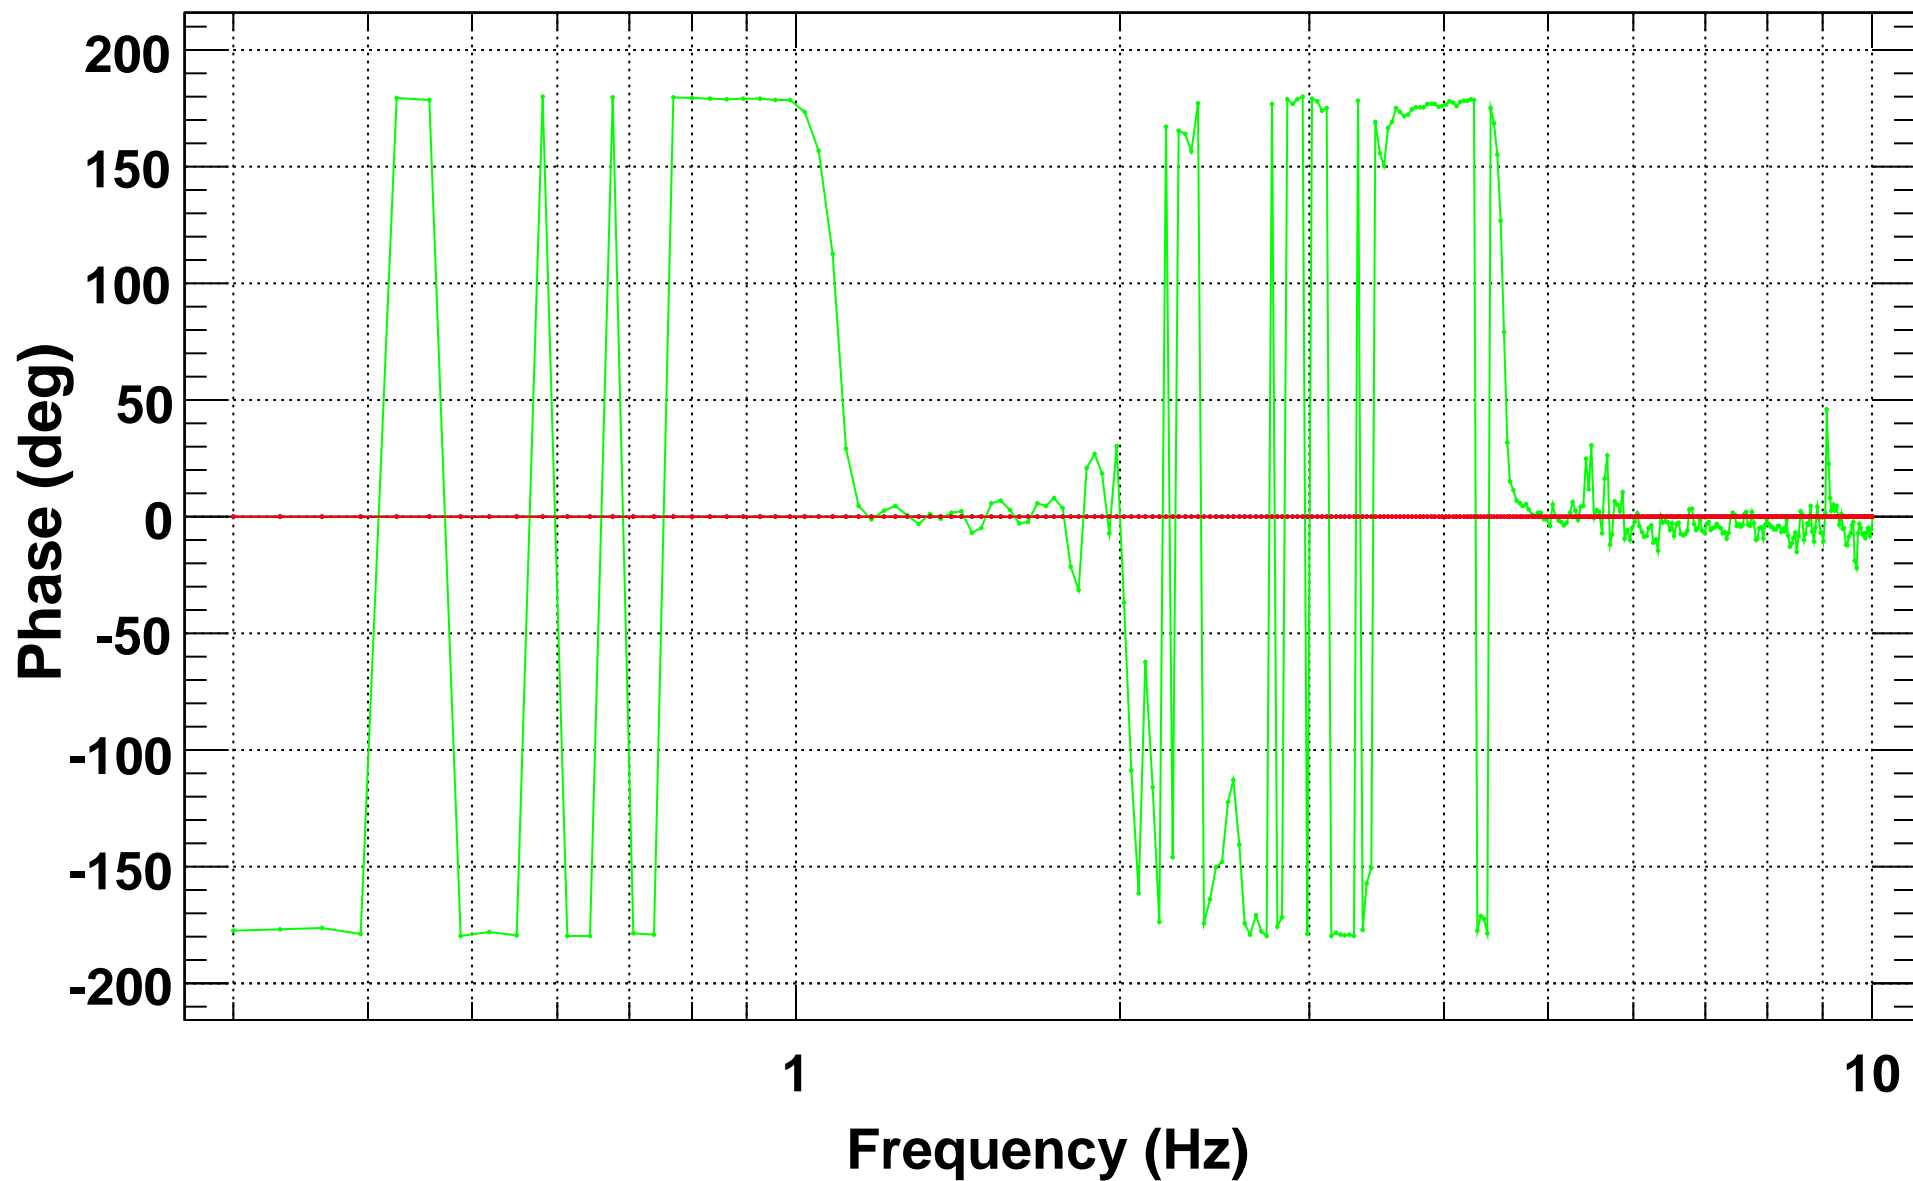

Transfer function

T0=16/11/2007 00:51:04

Avg=52

BW=0.046875

Transfer function

T0=16/11/2007 00:51:04

Avg=52

BW=0.046875

Transfer function

T0=16/11/2007 00:51:04

Avg=52

BW=0.046875

Coherence

T0=16/11/2007 00:51:04

Avg=52

BW=0.046875