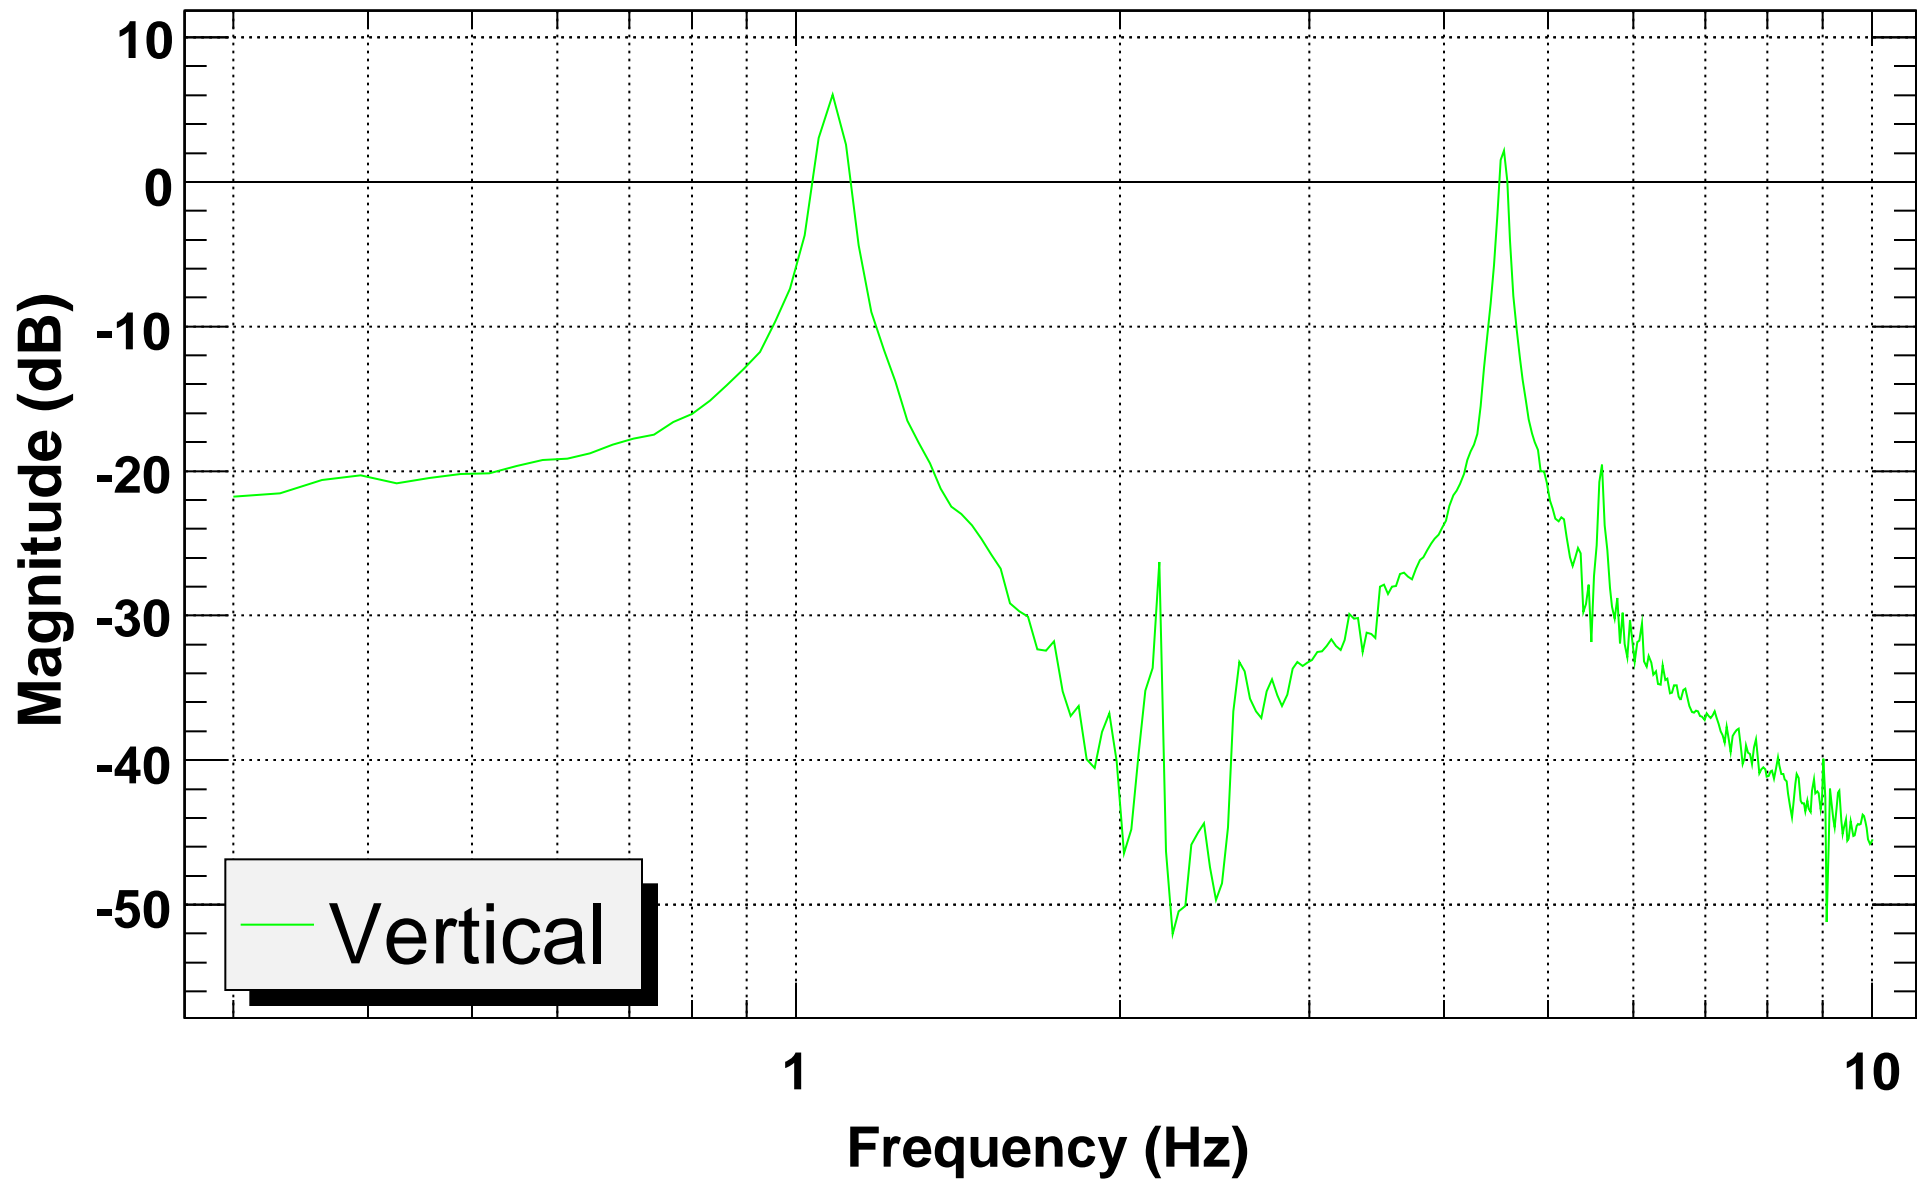

Transfer function

T0=16/11/2007 00:51:04

Avg=52

BW=0.046875

Transfer function

T0=16/11/2007 00:51:04

Avg=52

BW=0.046875

Transfer function

T0=16/11/2007 00:51:04

Avg=52

BW=0.046875

Coherence

T0=16/11/2007 00:51:04

Avg=52

BW=0.046875