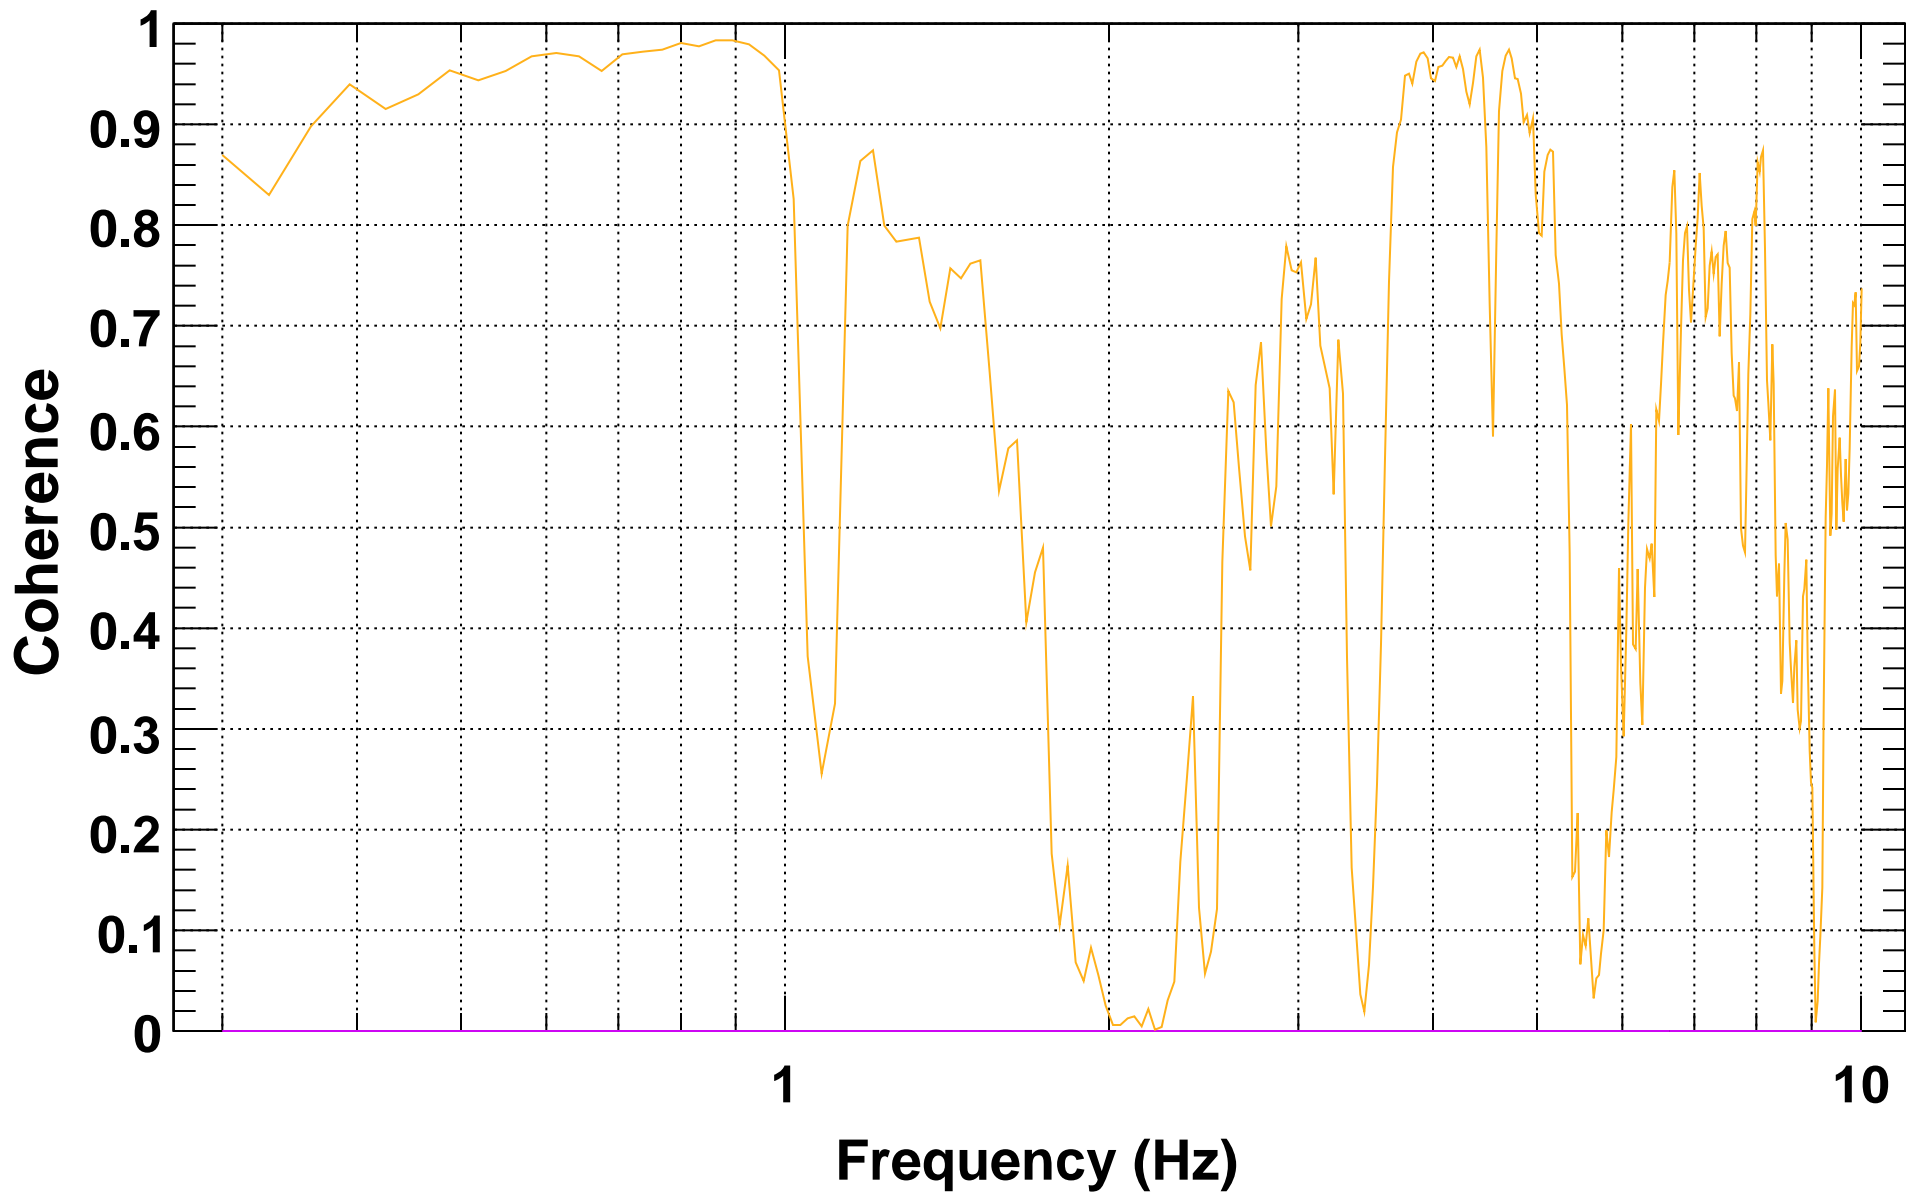

Transfer function

T0=16/11/2007 00:51:04

Avg=52

BW=0.046875

Transfer function

T0=16/11/2007 00:51:04

Avg=52

BW=0.046875

Transfer function

T0=16/11/2007 00:51:04

Avg=52

BW=0.046875

Coherence

T0=16/11/2007 00:51:04

Avg=52

BW=0.046875