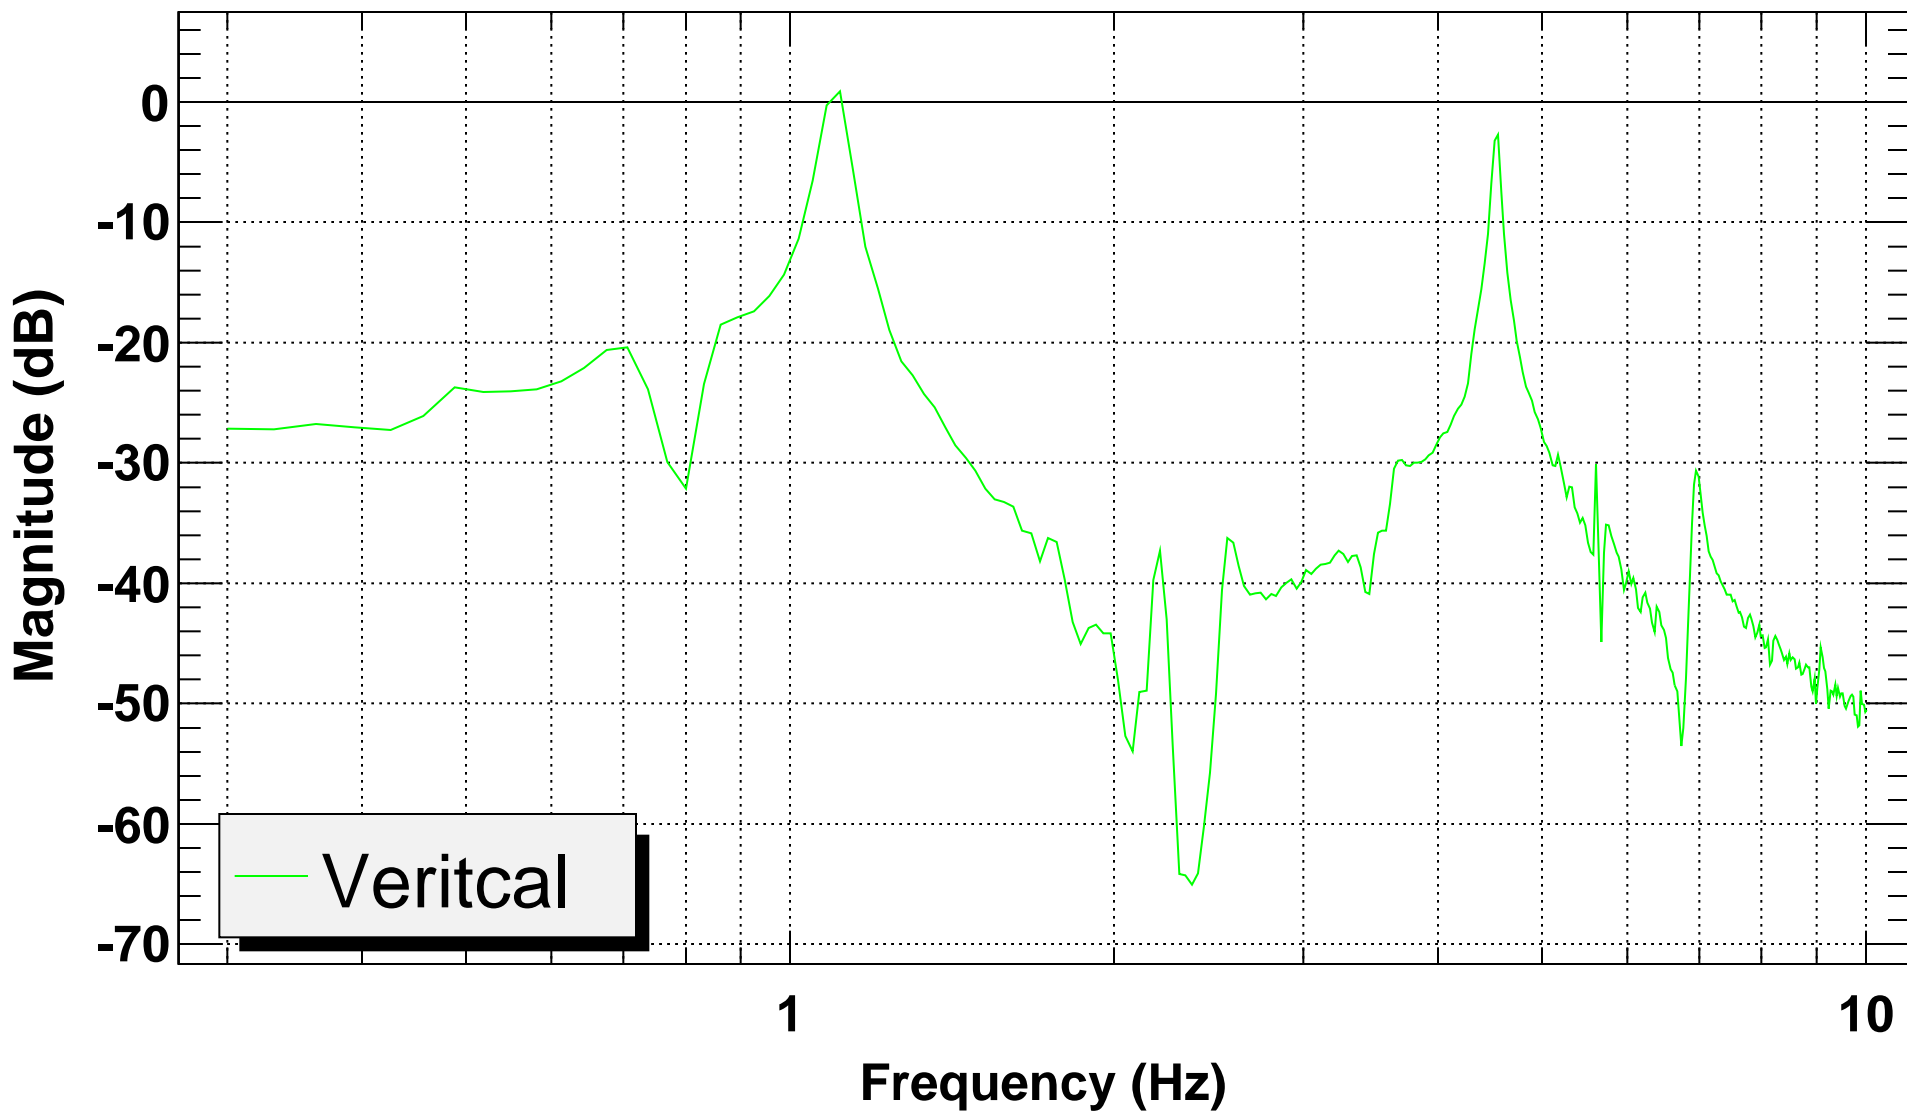

Transfer function

T0=15/11/2007 00:35:41

Avg=57

BW=0.046875

Transfer function

T0=15/11/2007 00:35:41

Avg=57

BW=0.046875

Transfer function

T0=15/11/2007 00:35:41

Avg=57

BW=0.046875

Coherence

T0=15/11/2007 00:35:41

Avg=57

BW=0.046875