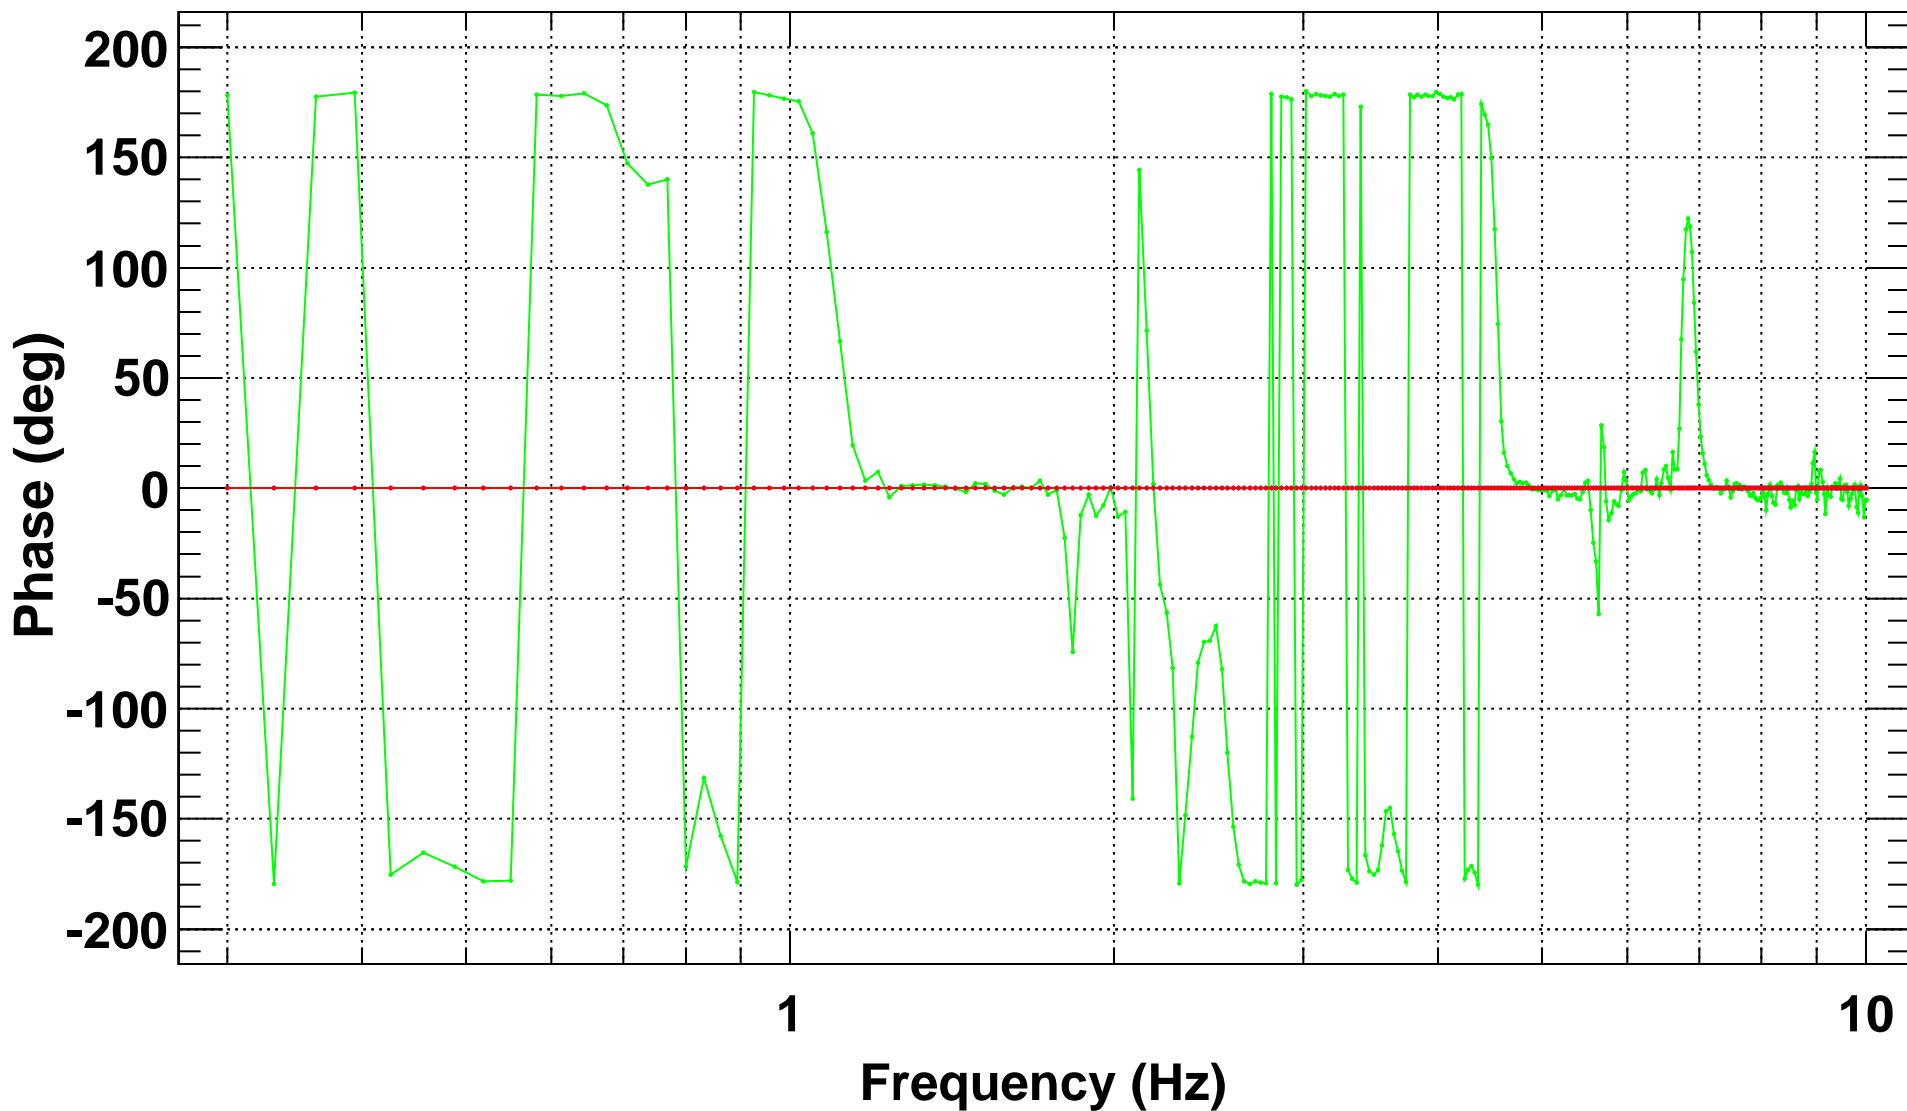

Transfer function

T0=15/11/2007 00:35:41

Avg=57

BW=0.046875

Transfer function

T0=15/11/2007 00:35:41

Avg=57

BW=0.046875

Transfer function

T0=15/11/2007 00:35:41

Avg=57

BW=0.046875

Coherence

T0=15/11/2007 00:35:41

Avg=57

BW=0.046875