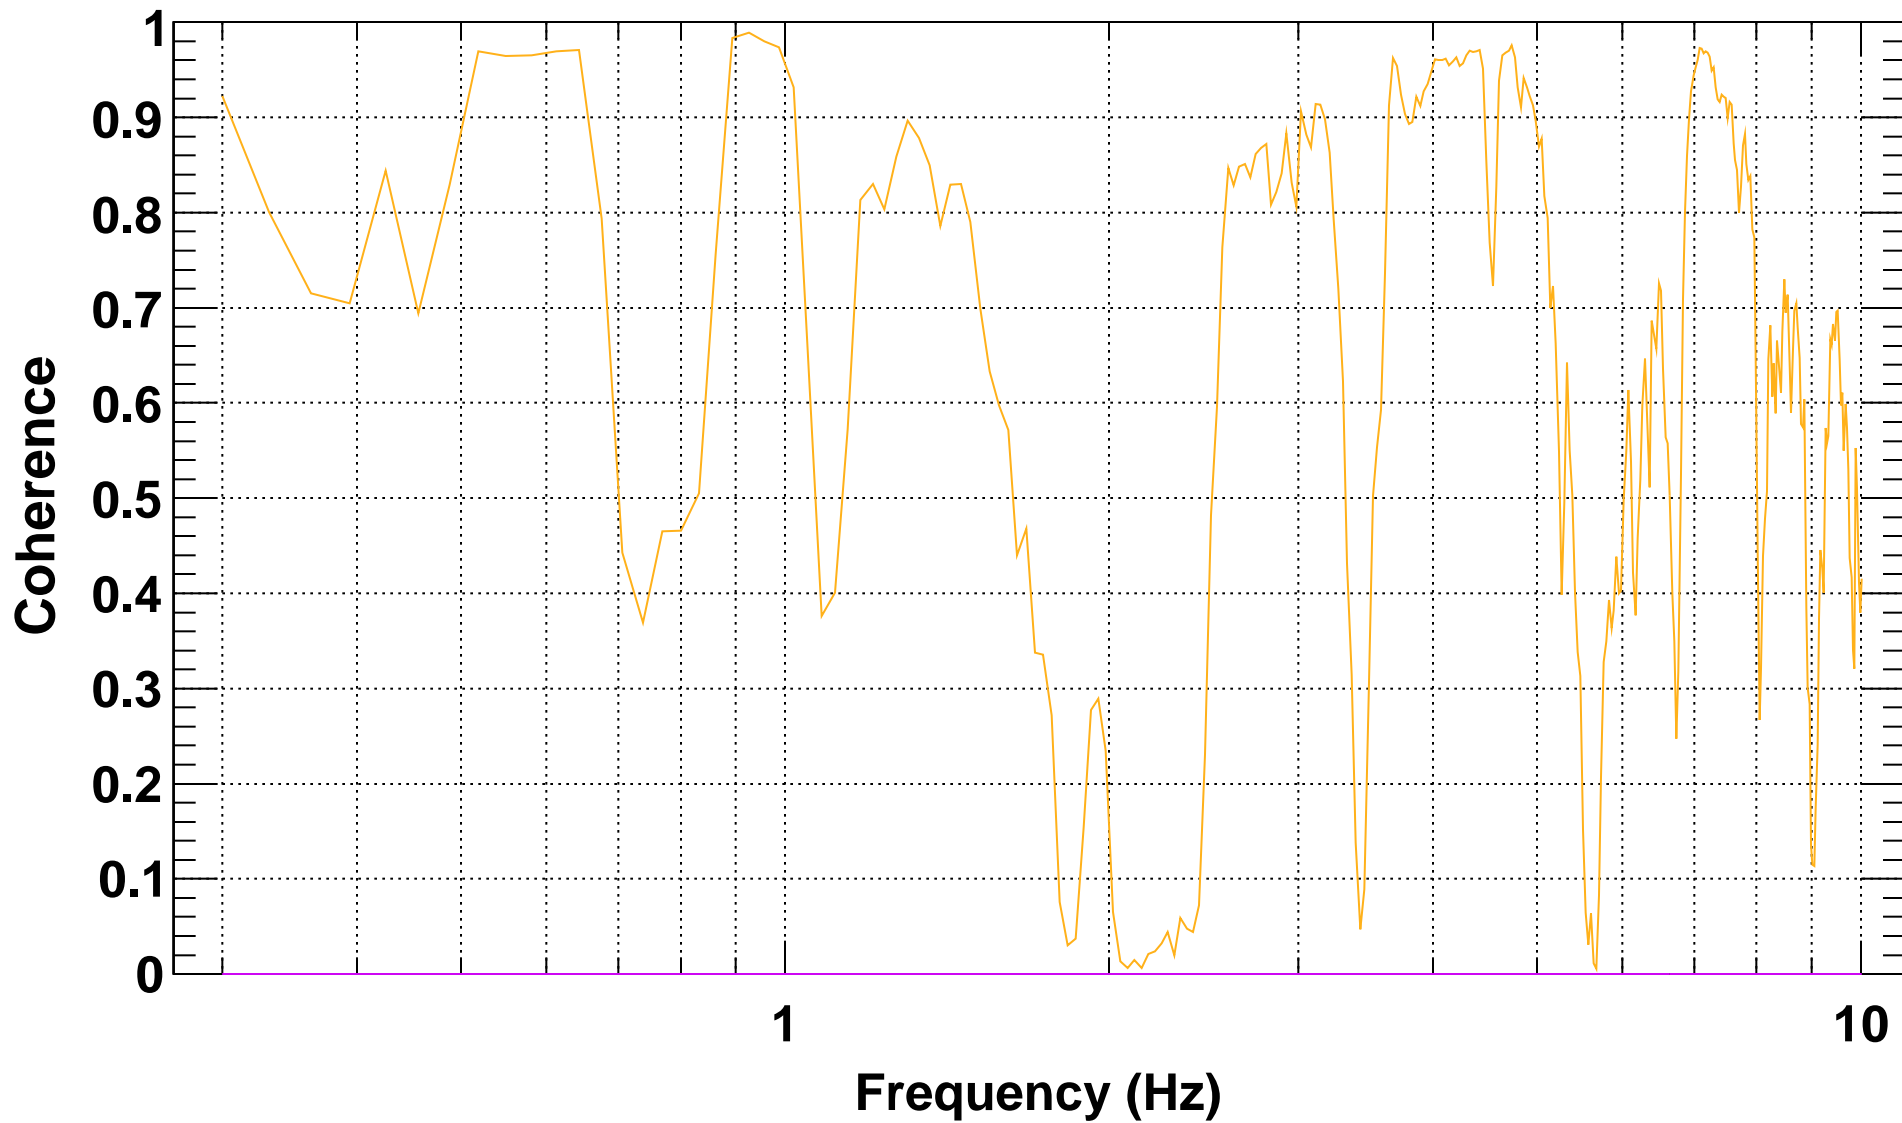

Transfer function

T0=15/11/2007 00:35:41

Avg=57

BW=0.046875

Transfer function

T0=15/11/2007 00:35:41

Avg=57

BW=0.046875

Transfer function

T0=15/11/2007 00:35:41

Avg=57

BW=0.046875

Coherence

T0=15/11/2007 00:35:41

Avg=57

BW=0.046875