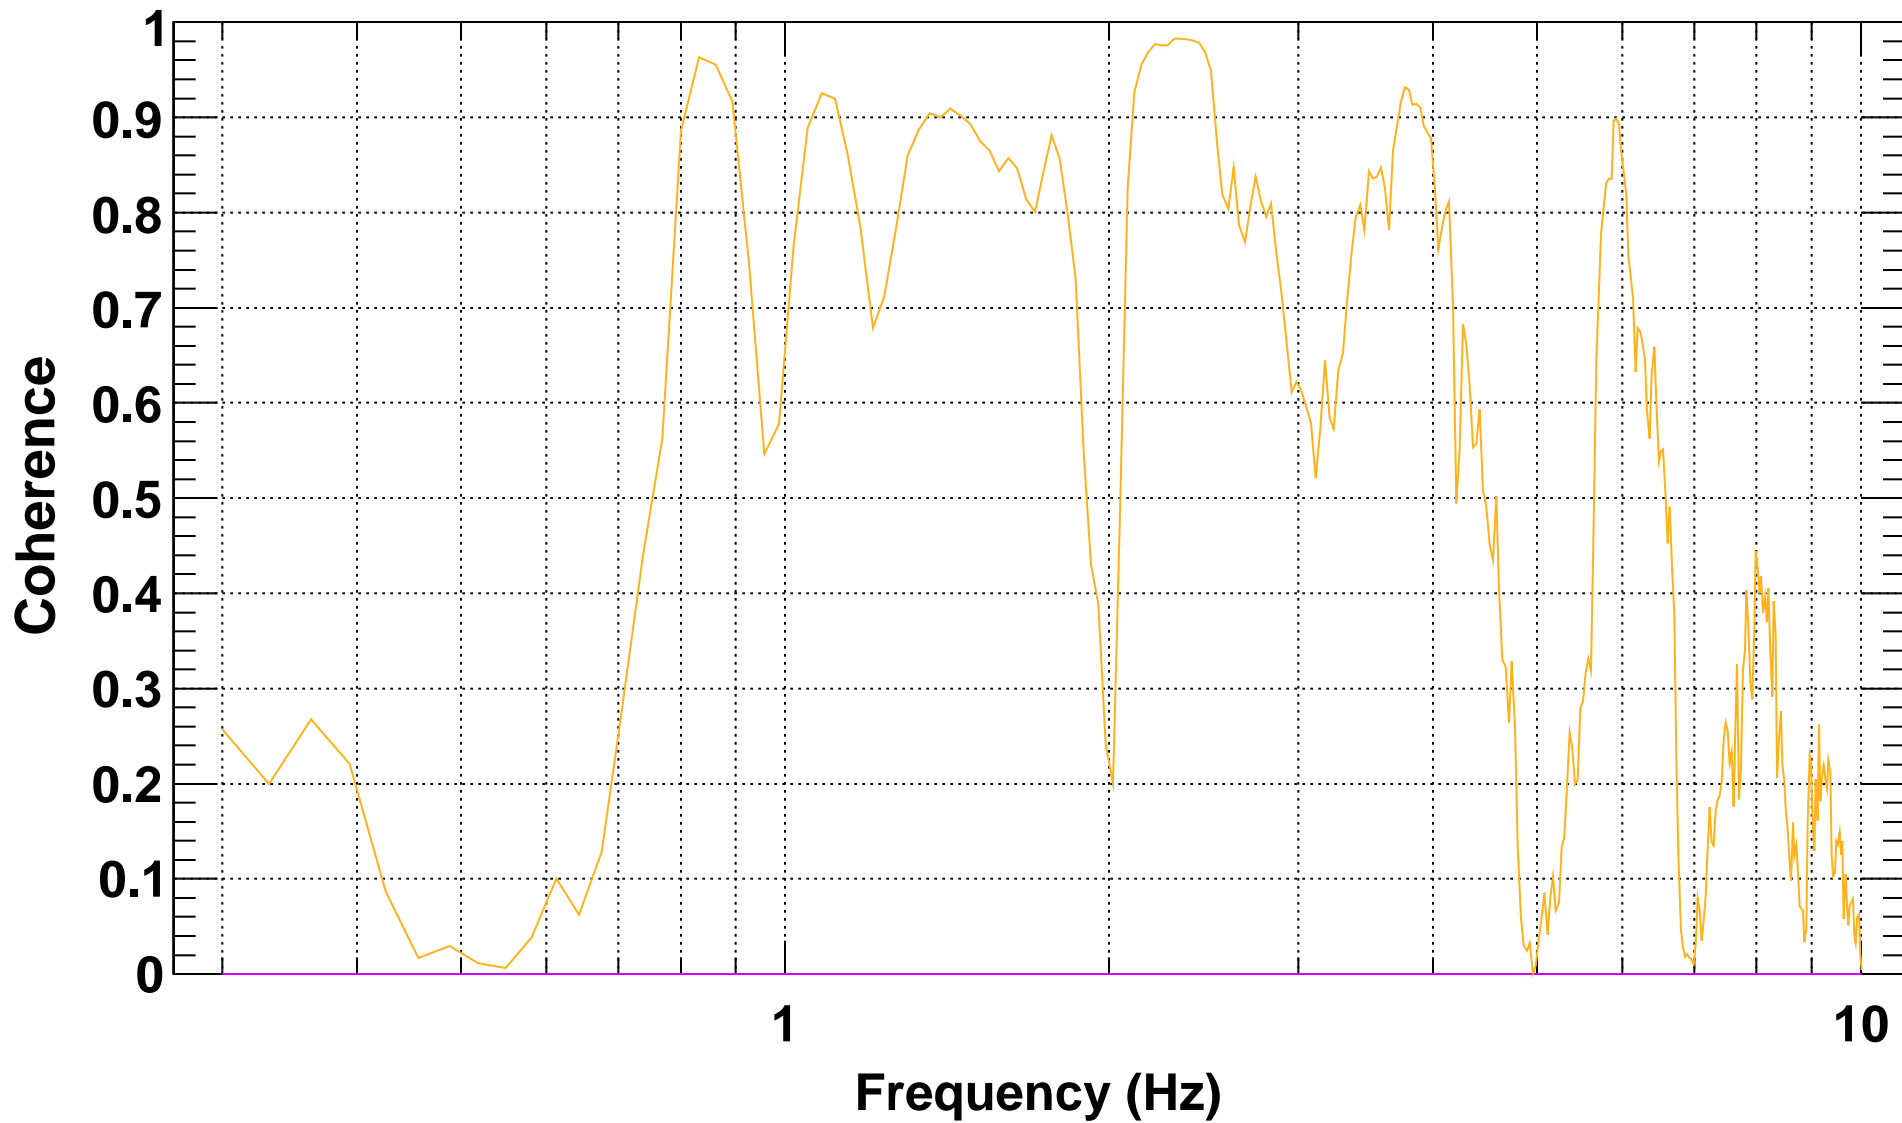

Transfer function

T0=09/11/2007 20:30:39

Avg=185

BW=0.046875

Transfer function

T0=09/11/2007 20:30:39

Avg=185

BW=0.046875

Transfer function

T0=09/11/2007 20:30:39

Avg=185

BW=0.046875

Coherence

T0=09/11/2007 20:30:39

Avg=185

BW=0.046875