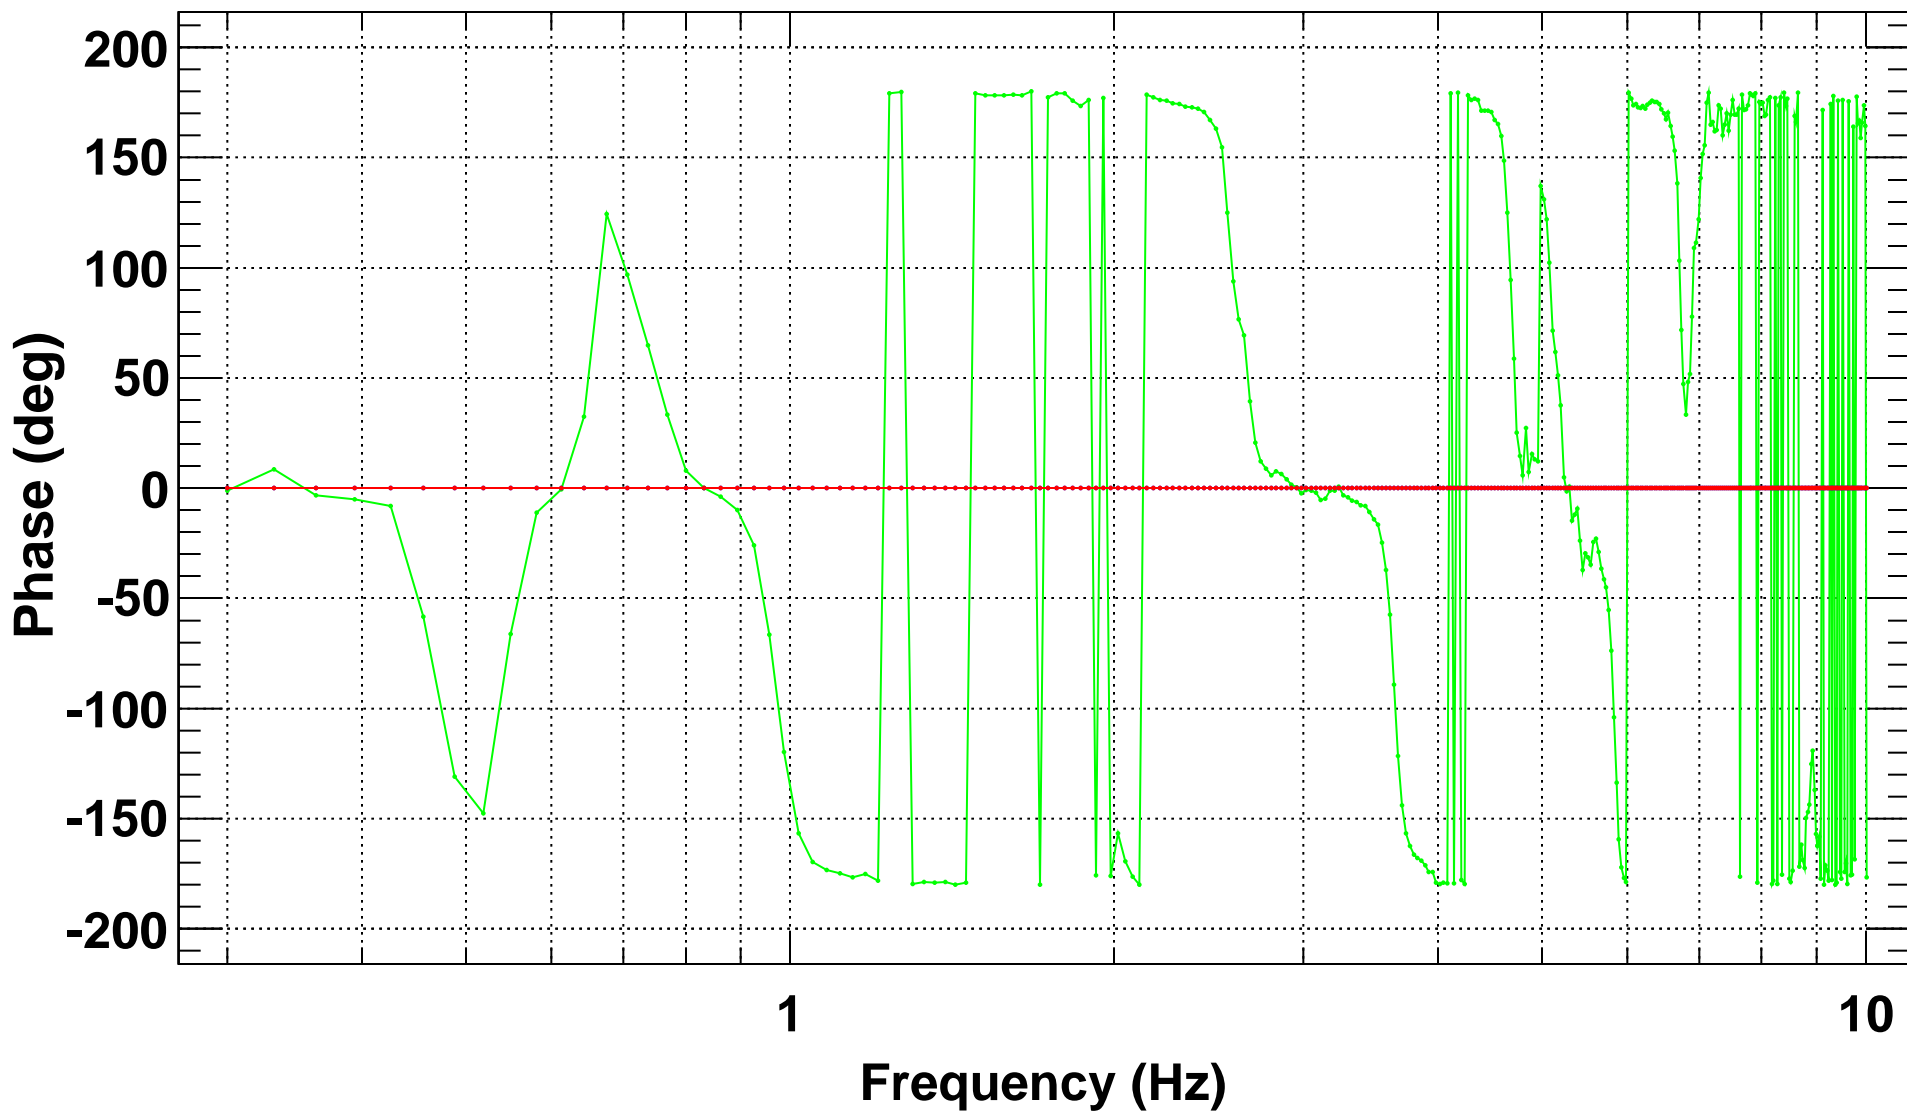

Transfer function

T0=09/11/2007 20:30:39

Avg=185

BW=0.046875

Transfer function

T0=09/11/2007 20:30:39

Avg=185

BW=0.046875

Transfer function

T0=09/11/2007 20:30:39

Avg=185

BW=0.046875

Coherence

T0=09/11/2007 20:30:39

Avg=185

BW=0.046875