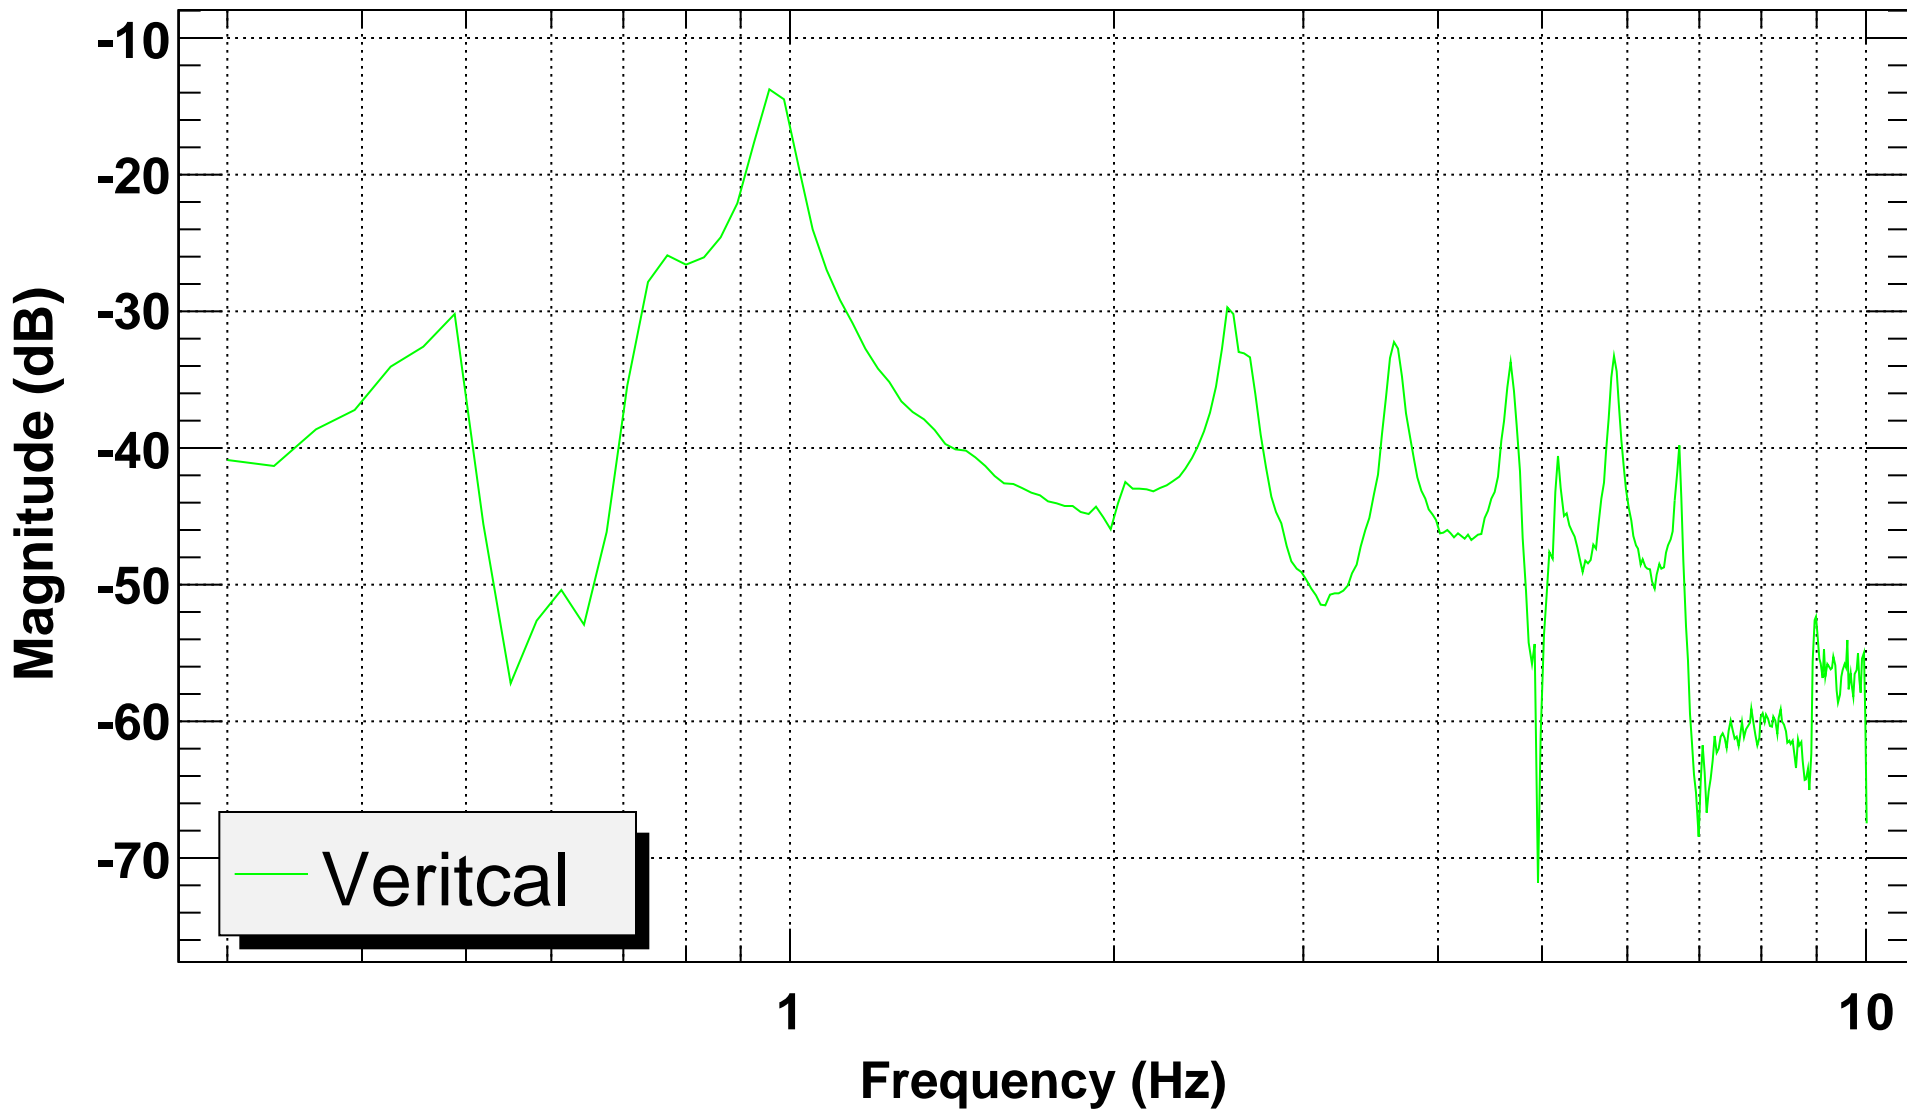

Transfer function

T0=09/11/2007 20:30:39

Avg=185

BW=0.046875

Transfer function

T0=09/11/2007 20:30:39

Avg=185

BW=0.046875

Transfer function

T0=09/11/2007 20:30:39

Avg=185

BW=0.046875

Coherence

T0=09/11/2007 20:30:39

Avg=185

BW=0.046875