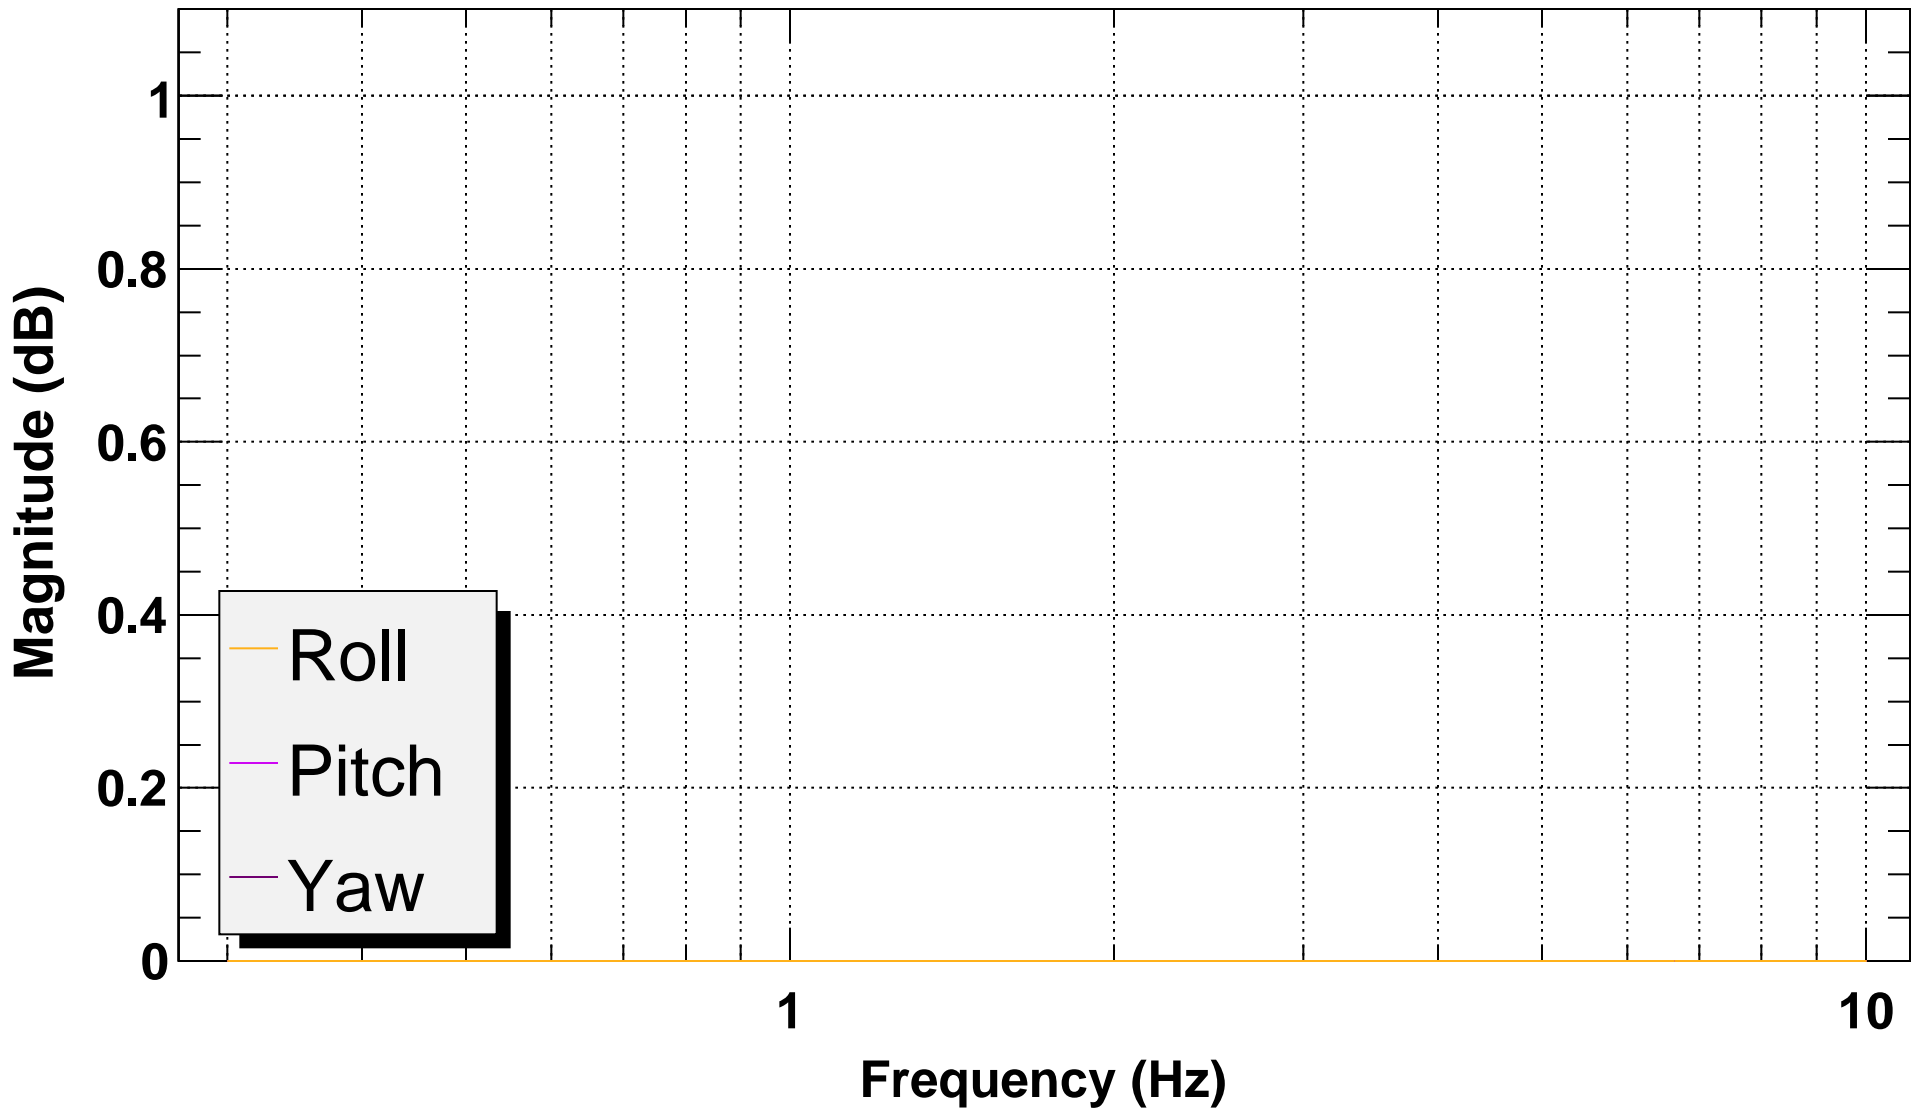

Transfer function

T0=09/11/2007 20:30:39

Avg=185

BW=0.046875

Transfer function

T0=09/11/2007 20:30:39

Avg=185

BW=0.046875

Transfer function

T0=09/11/2007 20:30:39

Avg=185

BW=0.046875

Coherence

T0=09/11/2007 20:30:39

Avg=185

BW=0.046875