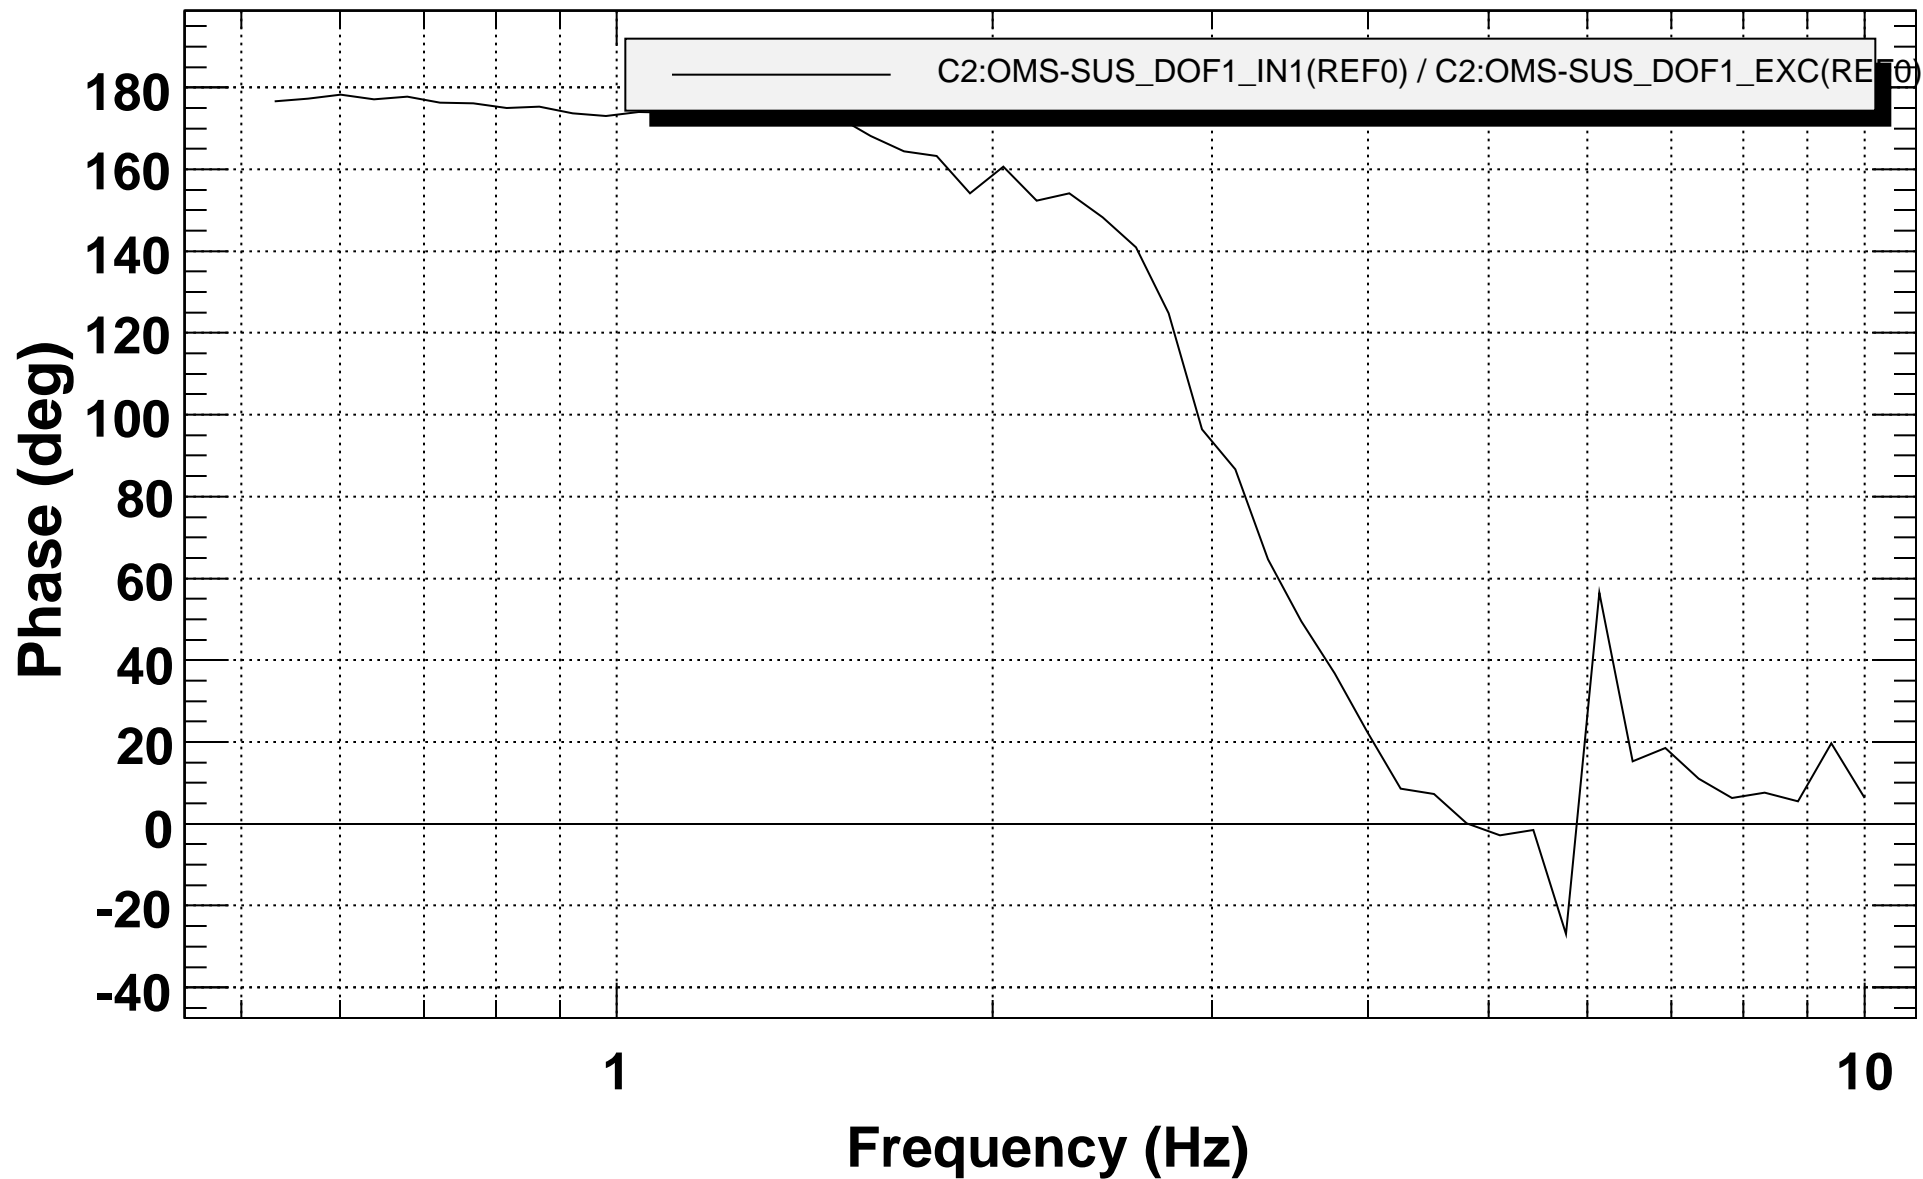

# Transfer function

T0=09/11/2007 06:49:04.203125

Avg=49

# Coherence function

T0=09/11/2007 06:49:04.203125

Avg=49