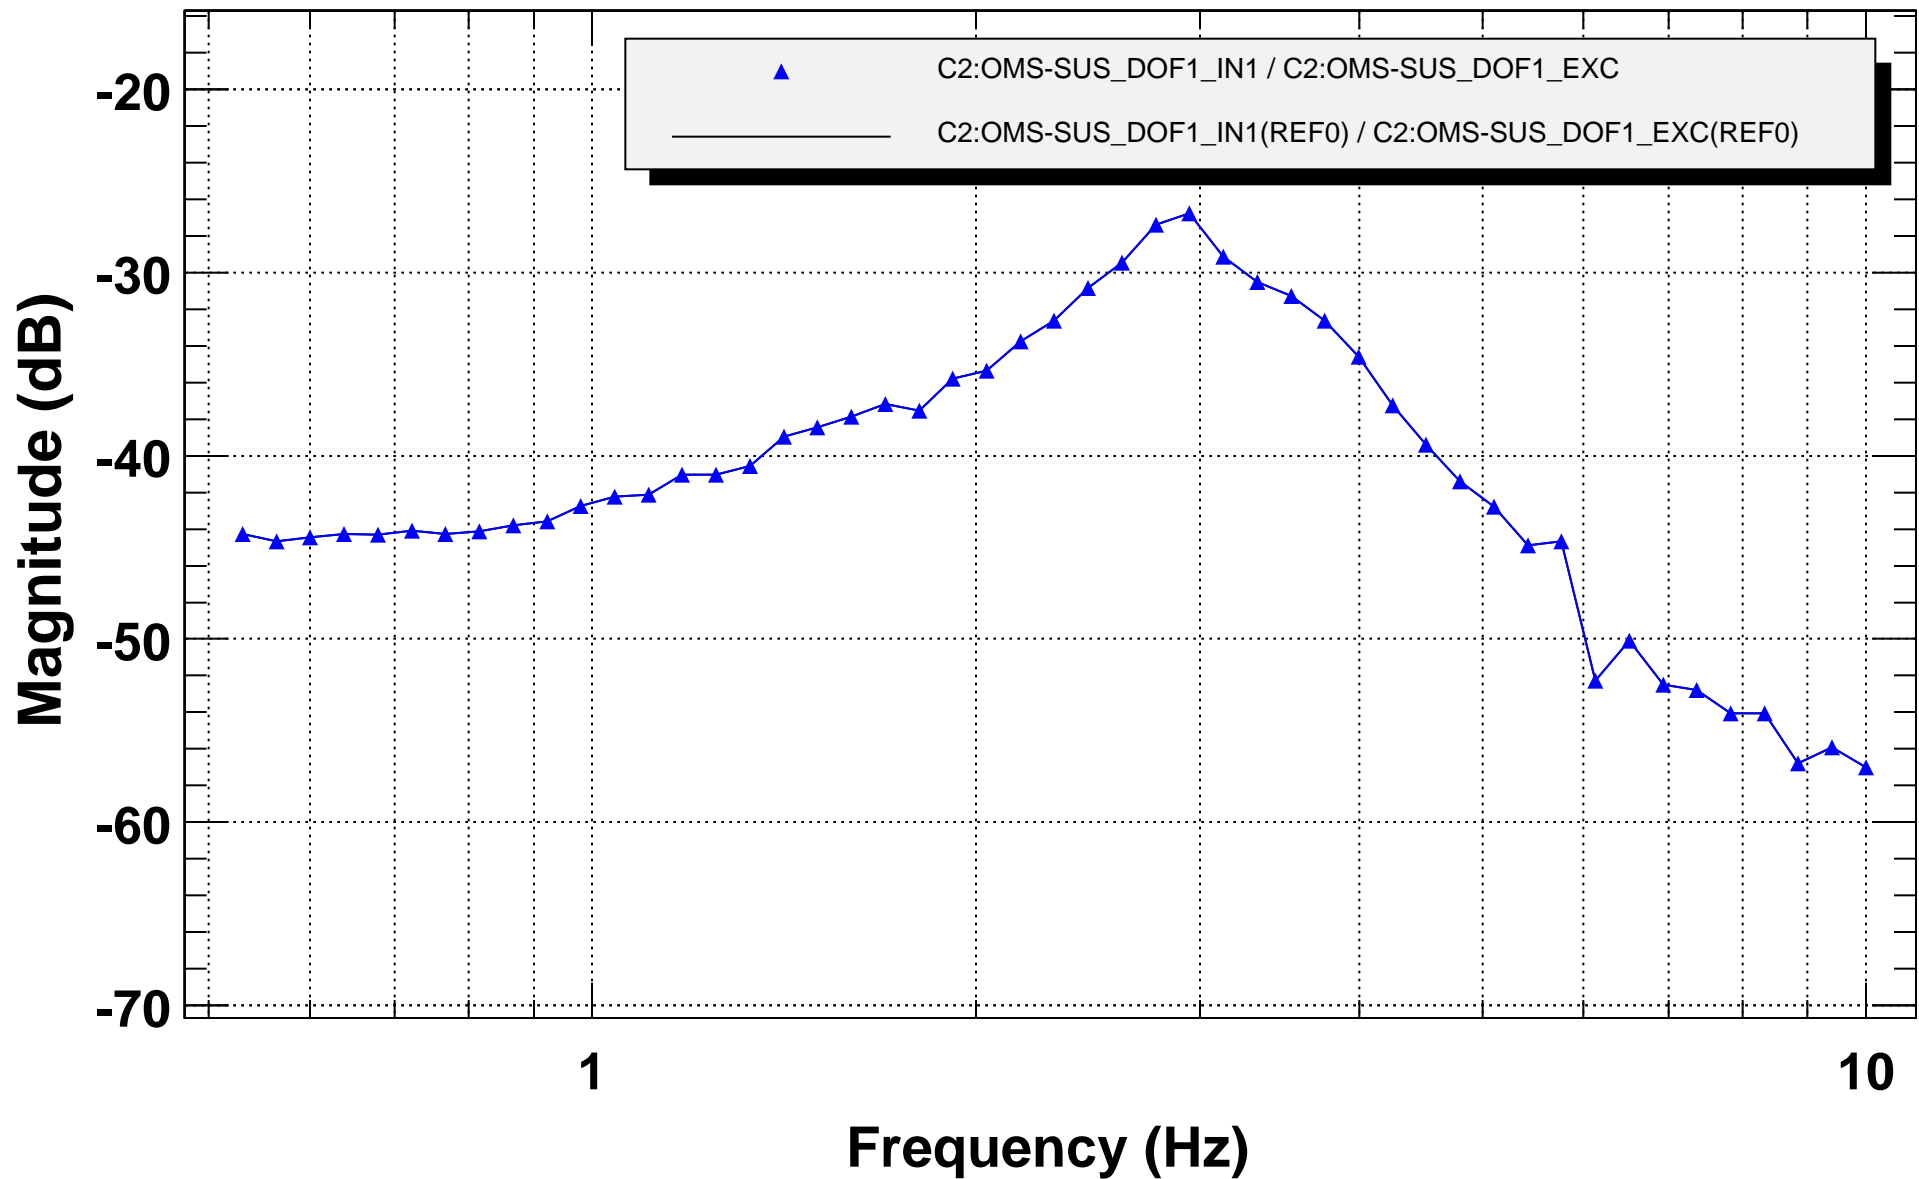

# Transfer function

T0=09/11/2007 06:49:04.203125

Avg=49

# Coherence function

T0=09/11/2007 06:49:04.203125

Avg=49