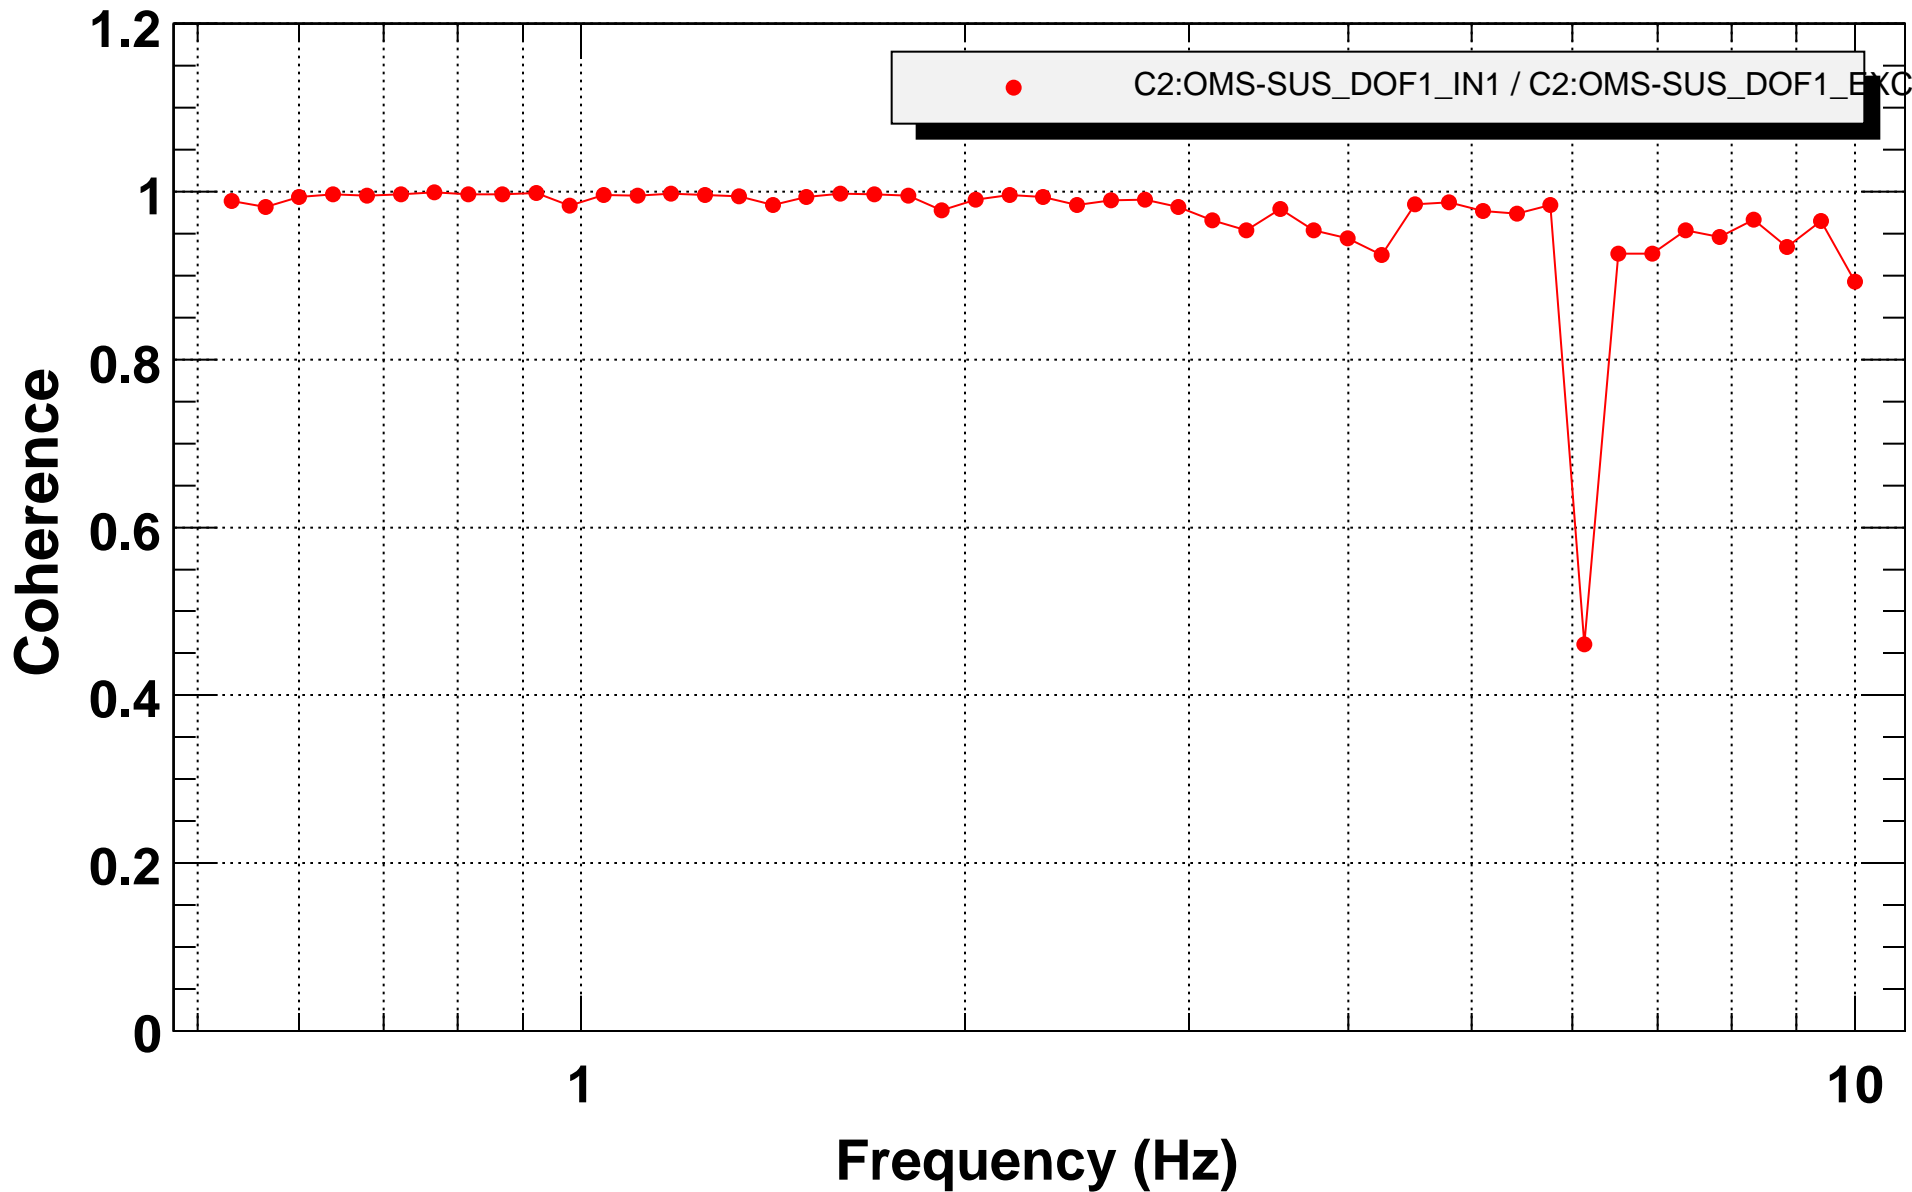

# Transfer function

T0=09/11/2007 06:49:04.203125

Avg=49

# Coherence function

T0=09/11/2007 06:49:04.203125

Avg=49