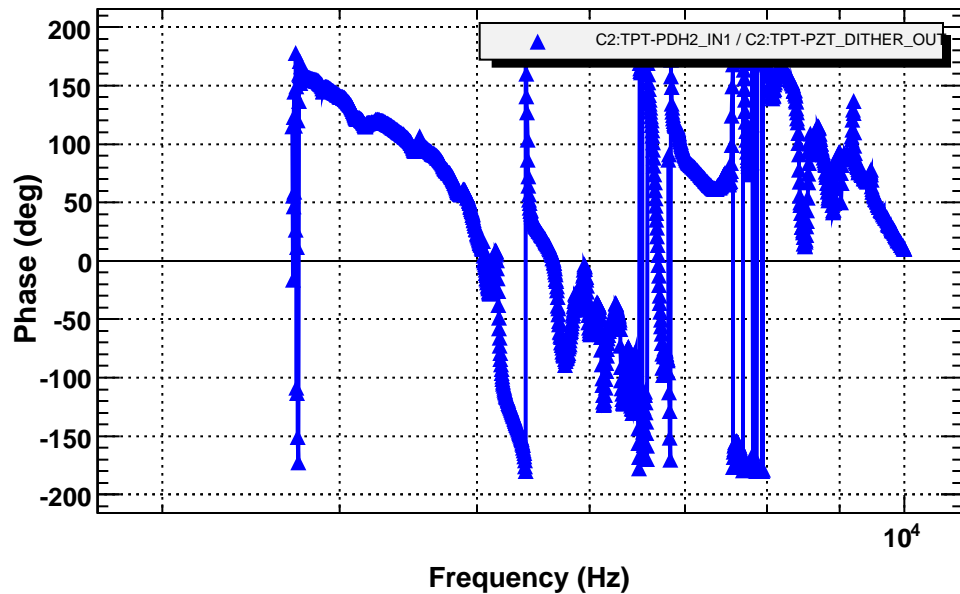

Transfer function

T0=03/11/2007 17:42:43.010009 Avg=30

Coherence function

T0=03/11/2007 17:42:43.010009 Avg=30

Transfer function

T0=03/11/2007 17:42:43.010009 Avg=30