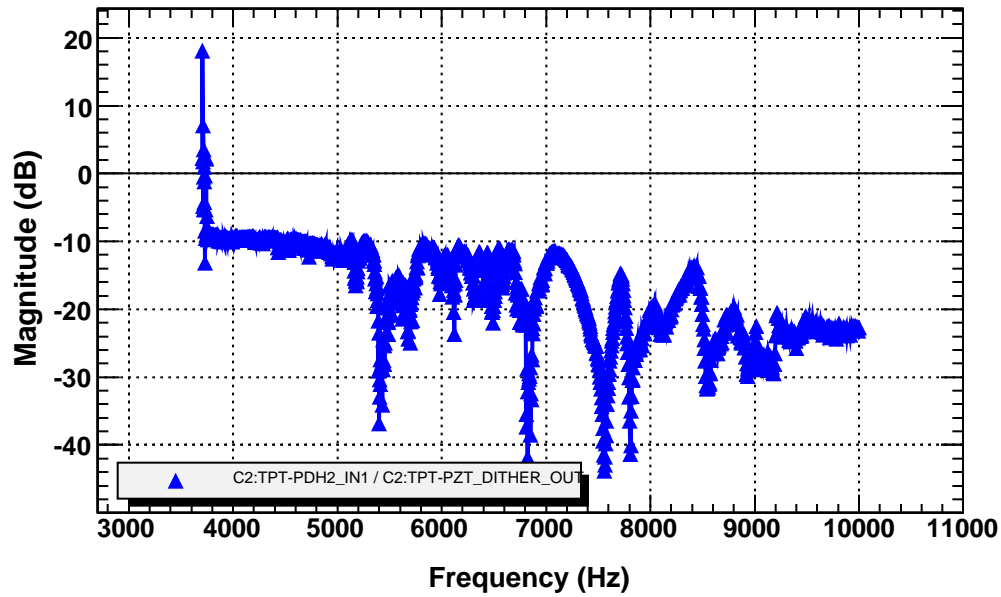

Transfer function

T0=03/11/2007 17:42:43.010009 Avg=30

Coherence function

T0=03/11/2007 17:42:43.010009 Avg=30

Transfer function

T0=03/11/2007 17:42:43.010009 Avg=30