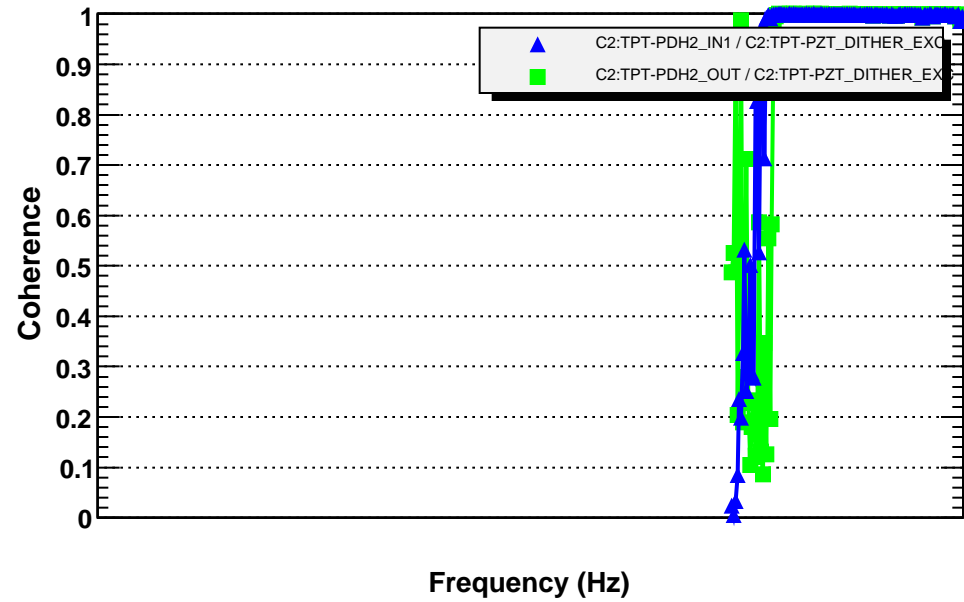

Transfer function

T0=03/11/2007 17:42:43.010009 Avg=30

Coherence function

T0=03/11/2007 17:42:43.010009 Avg=30

Transfer function

T0=03/11/2007 17:42:43.010009 Avg=30