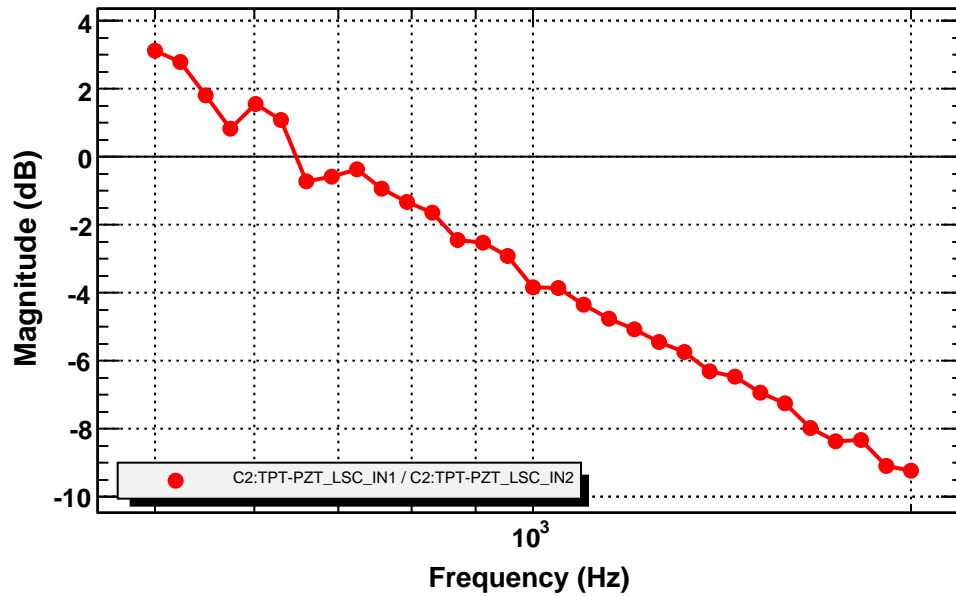

Transfer function

T0=01/11/2007 07:57:52.020019

Avg=40

Coherence function

T0=01/11/2007 07:57:52.020019

Avg=40

Transfer function

T0=01/11/2007 07:57:52.020019

Avg=40