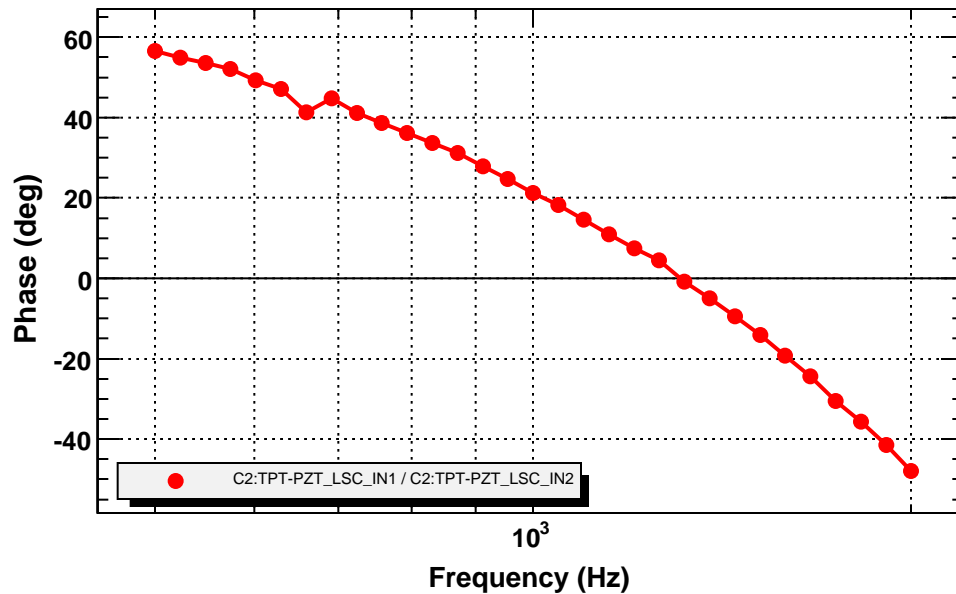

Transfer function

T0=01/11/2007 07:57:52.020019

Avg=40

Coherence function

T0=01/11/2007 07:57:52.020019

Avg=40

Transfer function

T0=01/11/2007 07:57:52.020019

Avg=40