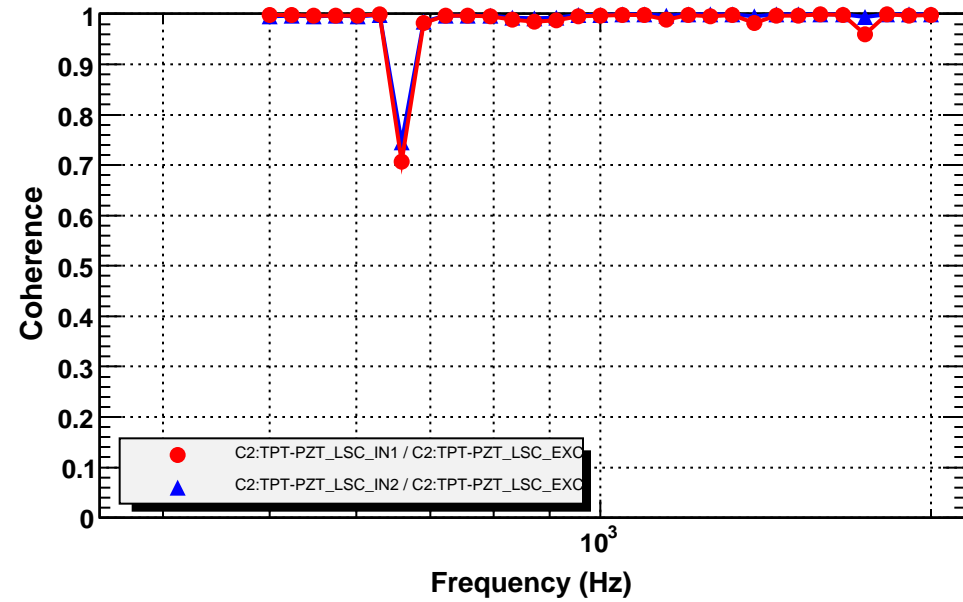

Transfer function

T0=01/11/2007 07:57:52.020019

Avg=40

Coherence function

T0=01/11/2007 07:57:52.020019

Avg=40

Transfer function

T0=01/11/2007 07:57:52.020019

Avg=40