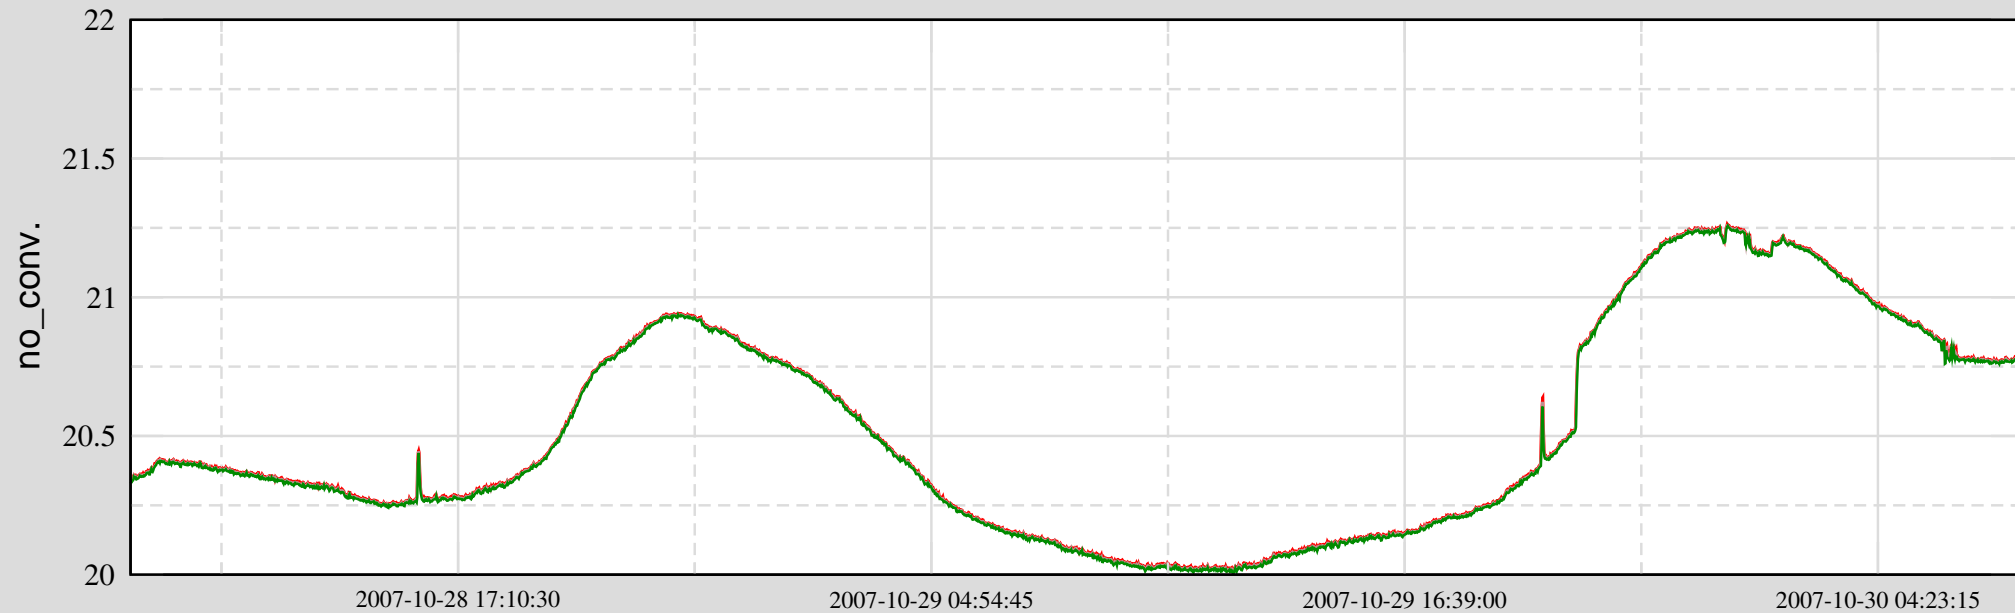

Trend from 07-10-28-09-02-47 to 07-10-30-7-59-47

Ch 2: C1:PSL-FSS_RMTEMP

Ch 1: C1:IOO-MC_TRANS_SUM