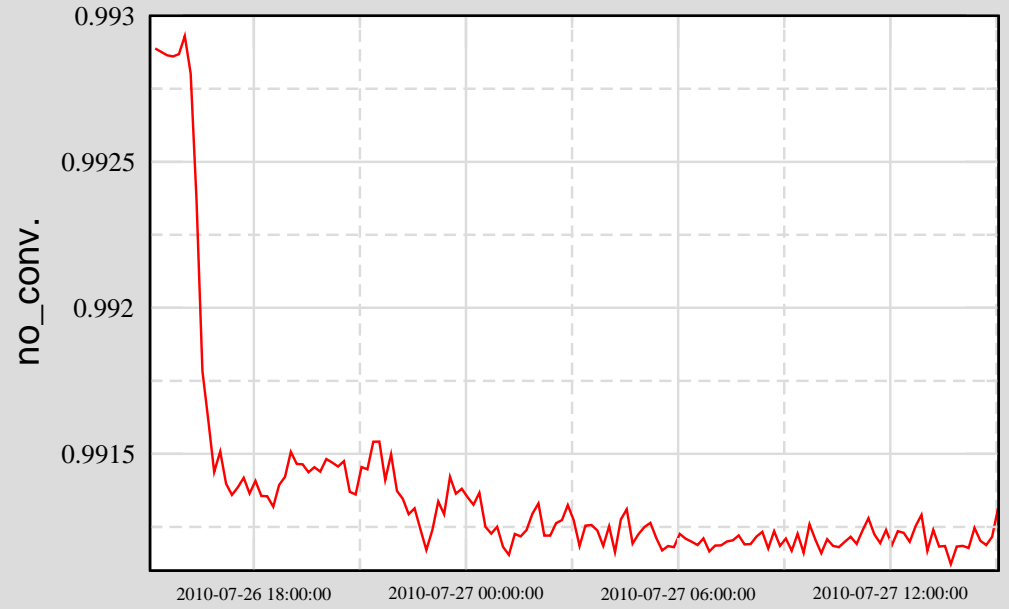

— MEAN

*Trend from 10-07-26-15-03-47 to 10-07-27-15-02-47*

*Ch 3: C4:TCS-ATHENA\_I\_SET\_VOLTS*

*Ch 6: C4:TCS-ATHENA\_TEMP\_SENS\_V*

*Ch 1: C4:TCS-ATHENA\_I\_ACTUAL\_VOLTS*

*Ch 5: C4:TCS-ATHENA\_PD\_VOLTAGE*