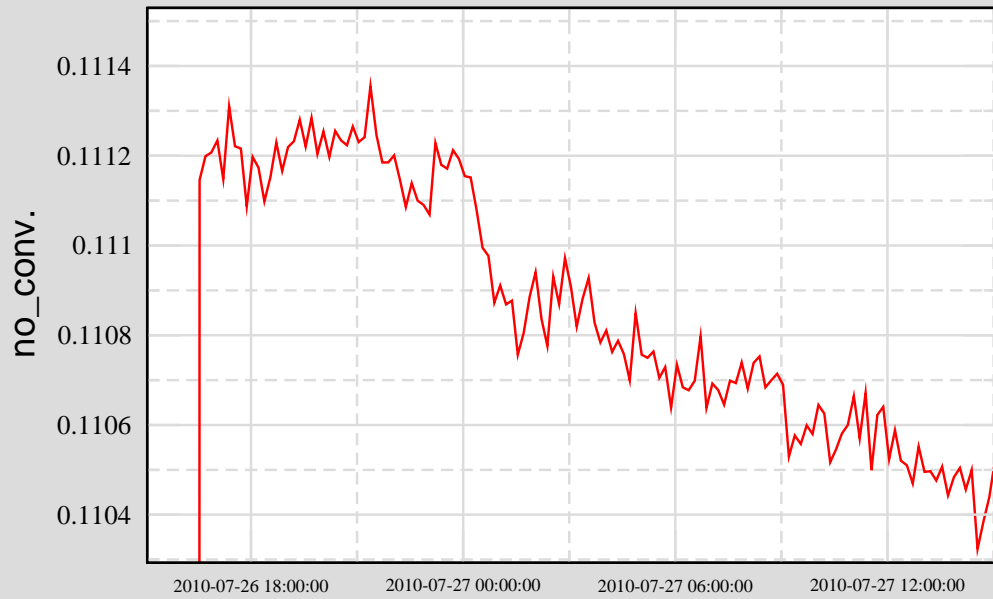

— MEAN

*Trend from 10-07-26-15-03-47 to 10-07-27-15-02-47*

*Ch 3: C4:TCS-ATHENA\_I\_SET\_VOLTS*

*Ch 6: C4:TCS-ATHENA\_TEMP\_SENS\_V*

*Ch 1: C4:TCS-ATHENA\_I\_ACTUAL\_VOLTS*

*Ch 5: C4:TCS-ATHENA\_PD\_VOLTAGE*