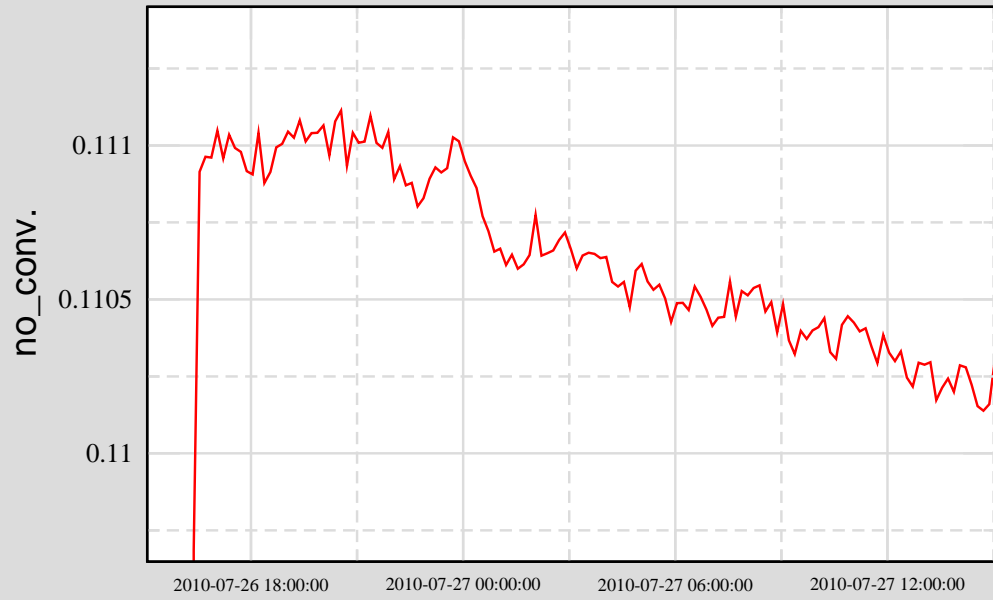

— MEAN

*Trend from 10-07-26-15-03-47 to 10-07-27-15-02-47*

*Ch 3: C4:TCS-ATHENA\_I\_SET\_VOLTS*

*Ch 6: C4:TCS-ATHENA\_TEMP\_SENS\_V*

*Ch 1: C4:TCS-ATHENA\_I\_ACTUAL\_VOLTS*

*Ch 5: C4:TCS-ATHENA\_PD\_VOLTAGE*