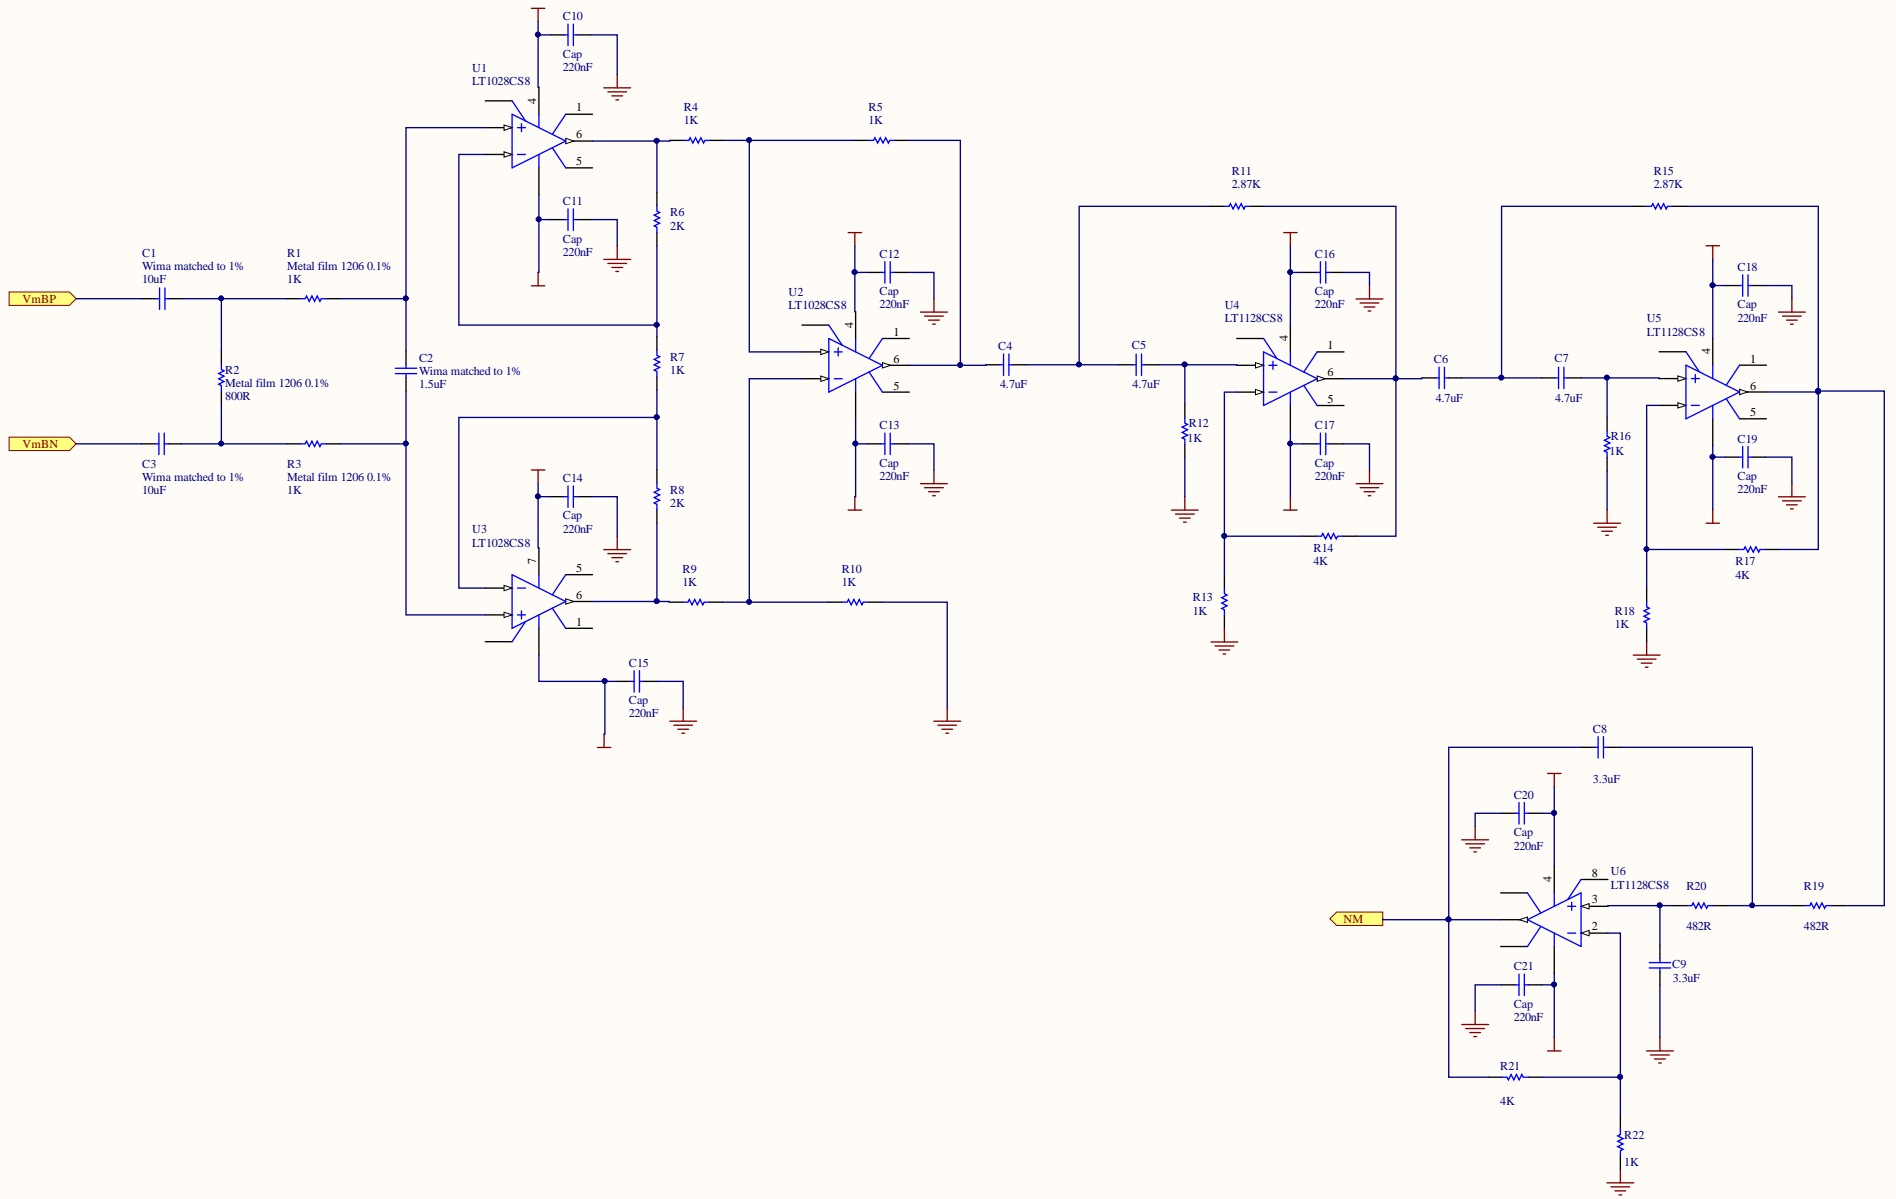

Title		
Size	Number	Revision
A3		
Date:	10/23/2018	Sheet of
File:	C:\Users\...connectors.SchDoc	Drawn By:

Title		
Size	Number	Revision
A3		
Date:	10/23/2018	Sheet of
File:	C:\Users\...noisemon.SchDoc	Drawn By: