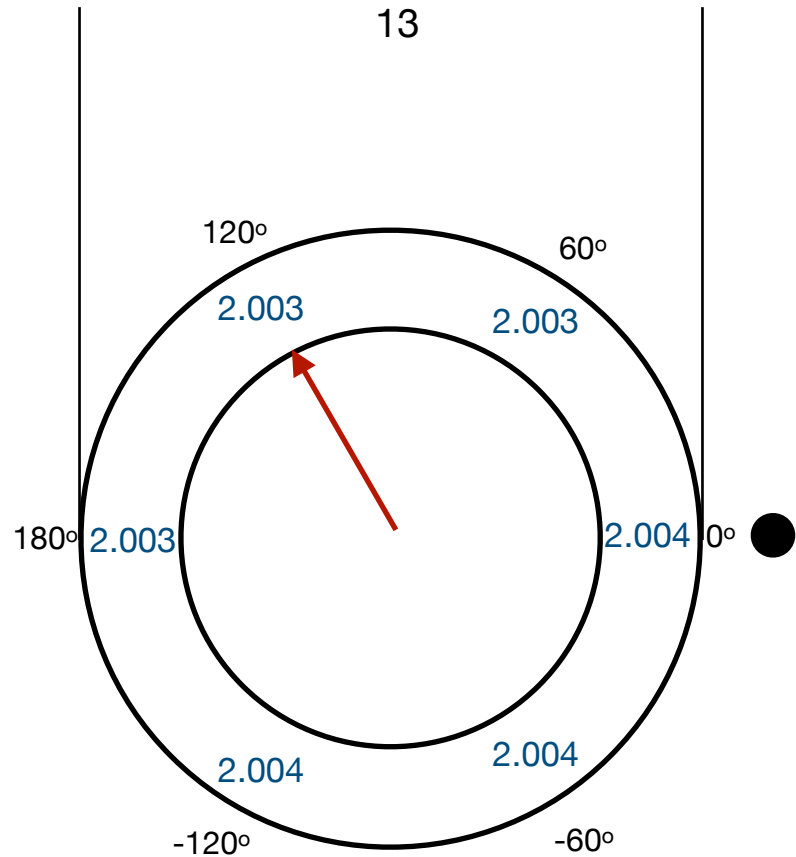

Average height = 2.0063 mm  
 Wedge orientation = 119.99°  
 Wedge angle = 45.8 arc sec

Average height = 2.0035 mm  
 Wedge orientation = 119.99°  
 Wedge angle = 30.6 arc sec