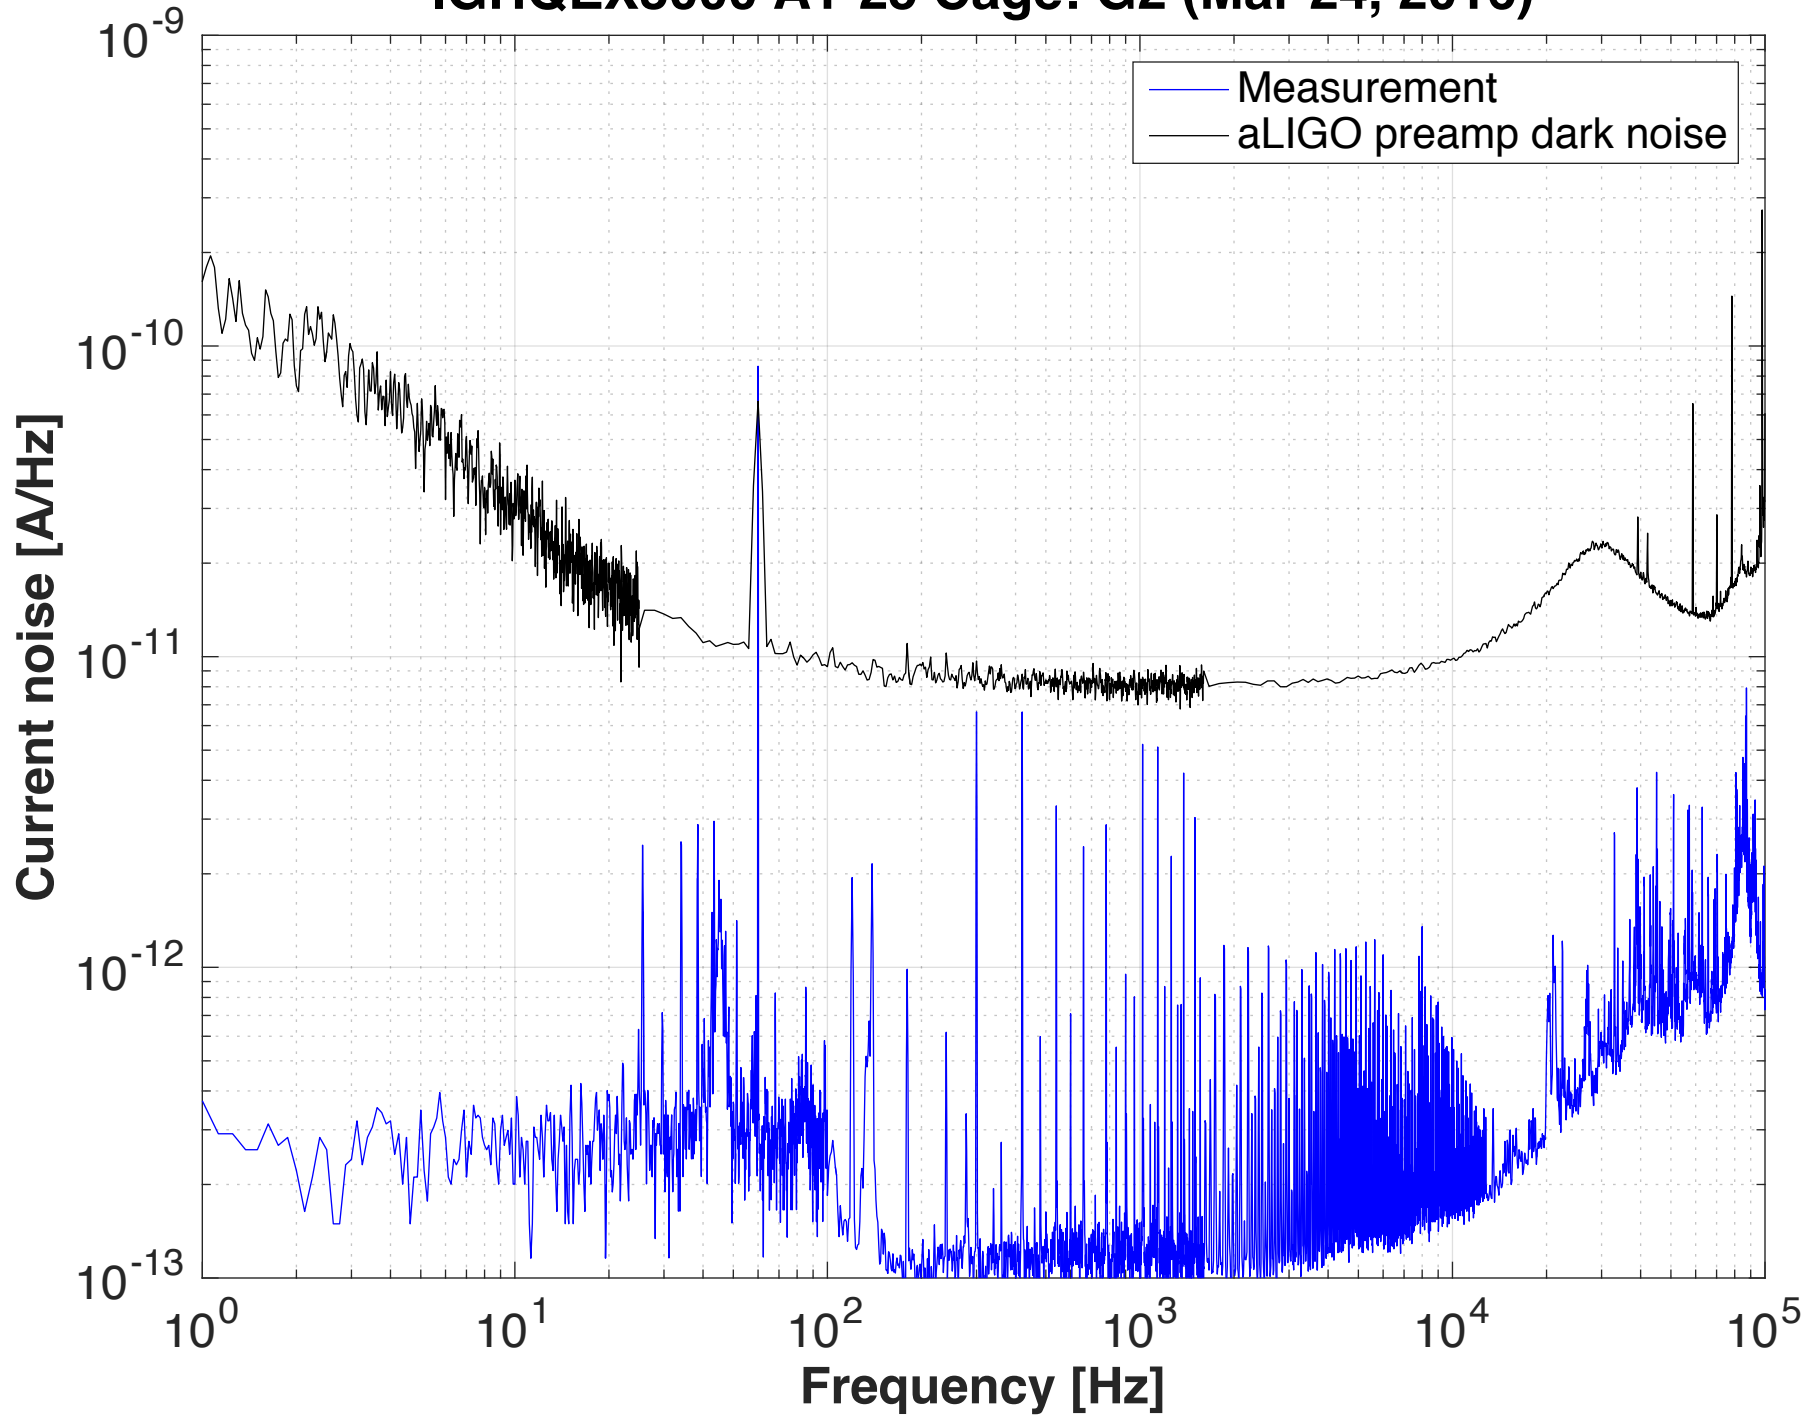

DCPD Current noise: IGHQEX3000 A1-23 Cage: G1 (Mar 24, 2016)

DCPD Current noise: IGHQEX3000 A1-25 Cage: G2 (Mar 24, 2016)

DCPD Current noise: IGHQEX3000 B1-01 Cage: A3 (Mar 24, 2016)

DCPD Current noise: IGHQEX3000 B1-16 Cage: A4 (Mar 24, 2016)

**DCPD Current noise:
IGHQEX3000 C1-05 Cage: F1 (Mar 24, 2016)**

DCPD Current noise: IGHQEX3000 C1-07 Cage: F2 (Mar 24, 2016)

DCPD Current noise: C30665GH 07 Cage: H1 (Mar 24, 2016)