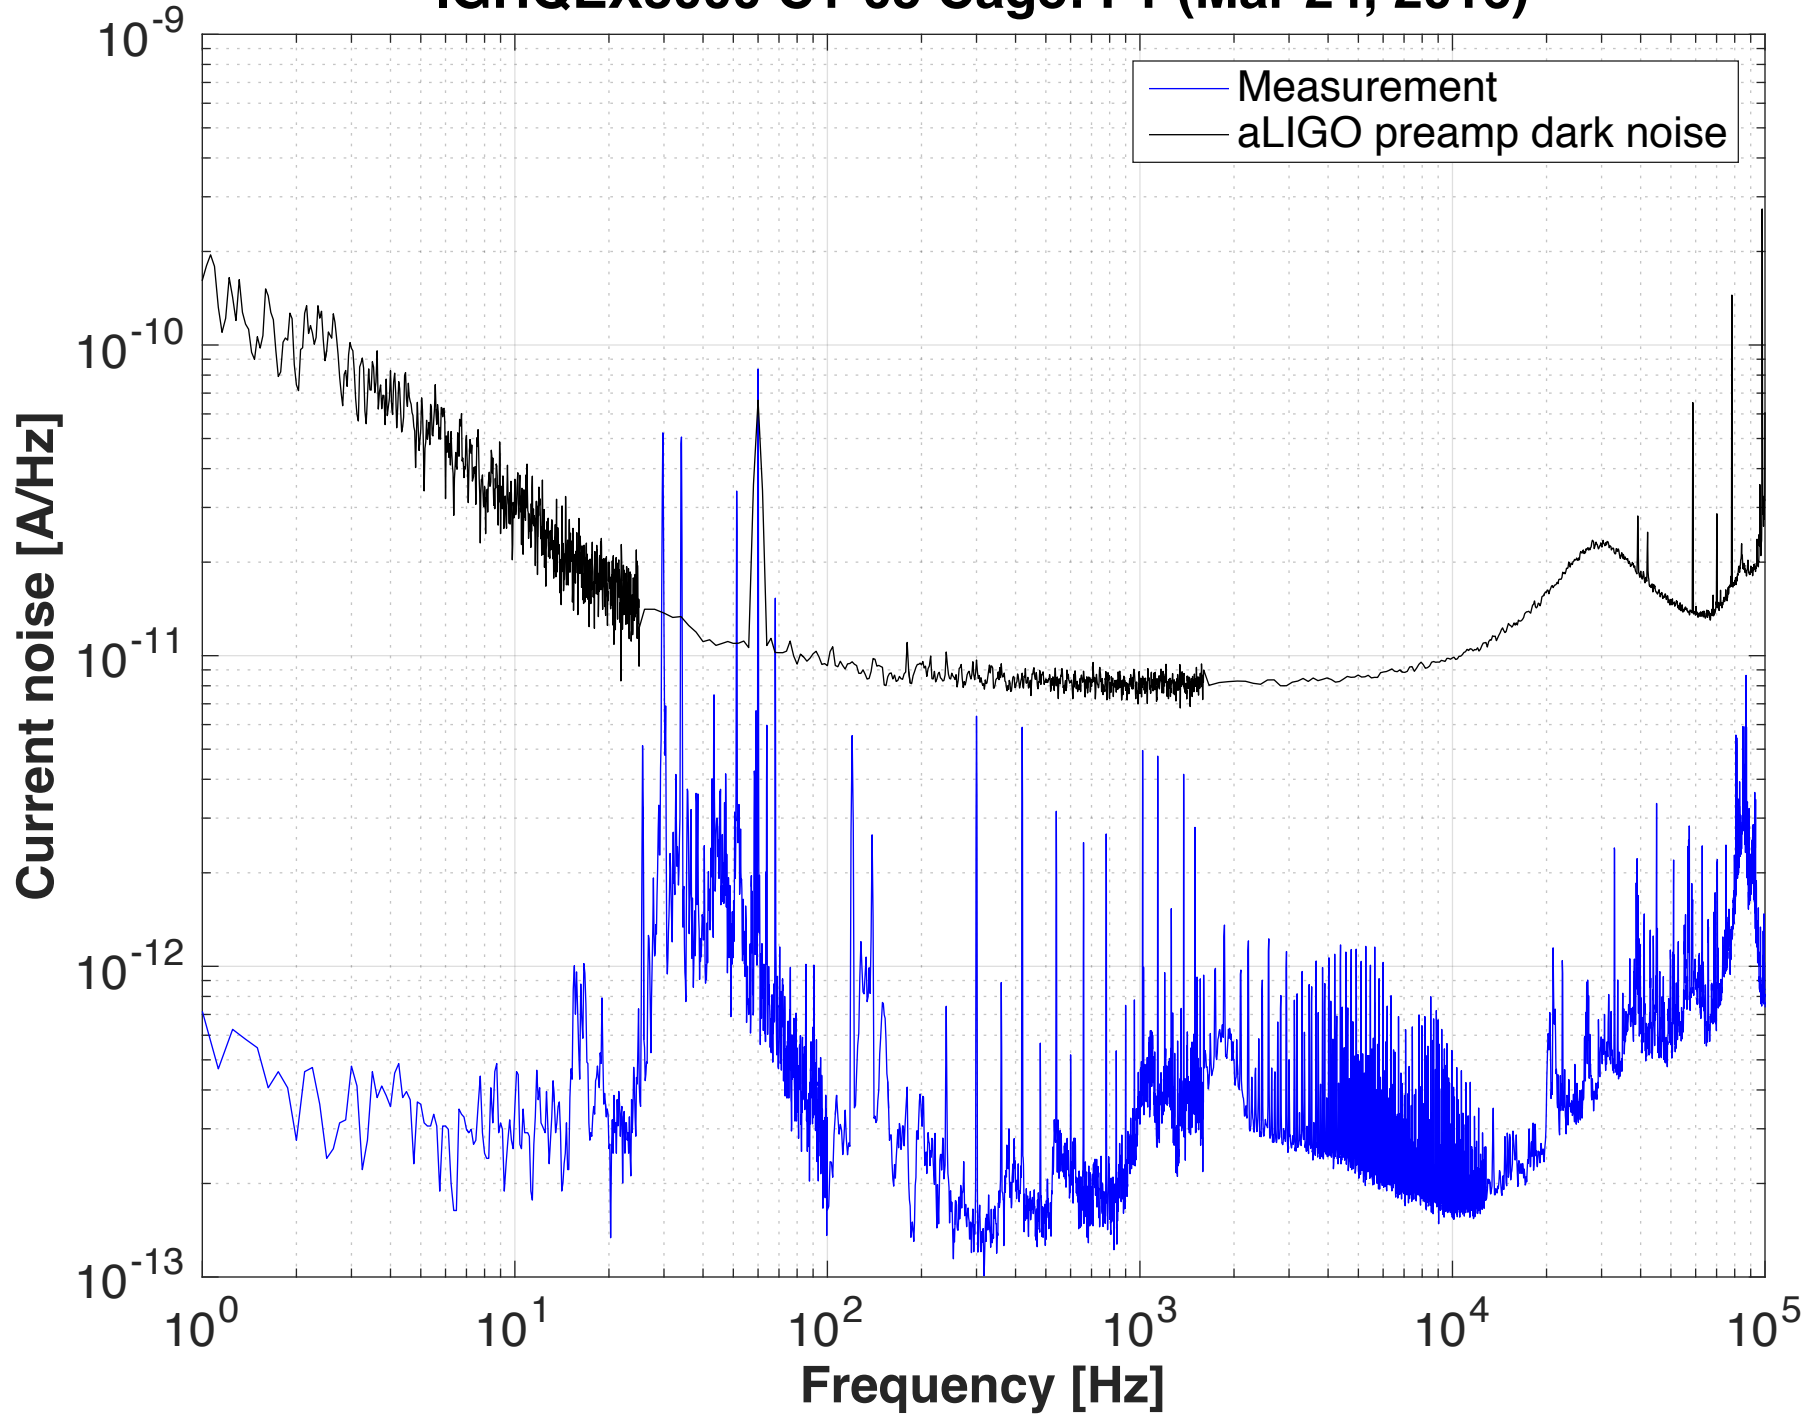

DCPD Current noise: IGHQEX3000 A1-23 Cage: G1 (Mar 24, 2016)

DCPD Current noise: IGHQEX3000 A1-25 Cage: G2 (Mar 24, 2016)

DCPD Current noise: IGHQEX3000 B1-01 Cage: A3 (Mar 24, 2016)

DCPD Current noise: IGHQEX3000 B1-16 Cage: A4 (Mar 24, 2016)

**DCPD Current noise:
IGHQEX3000 C1-05 Cage: F1 (Mar 24, 2016)**

DCPD Current noise: IGHQEX3000 C1-07 Cage: F2 (Mar 24, 2016)

DCPD Current noise: C30665GH 07 Cage: H1 (Mar 24, 2016)