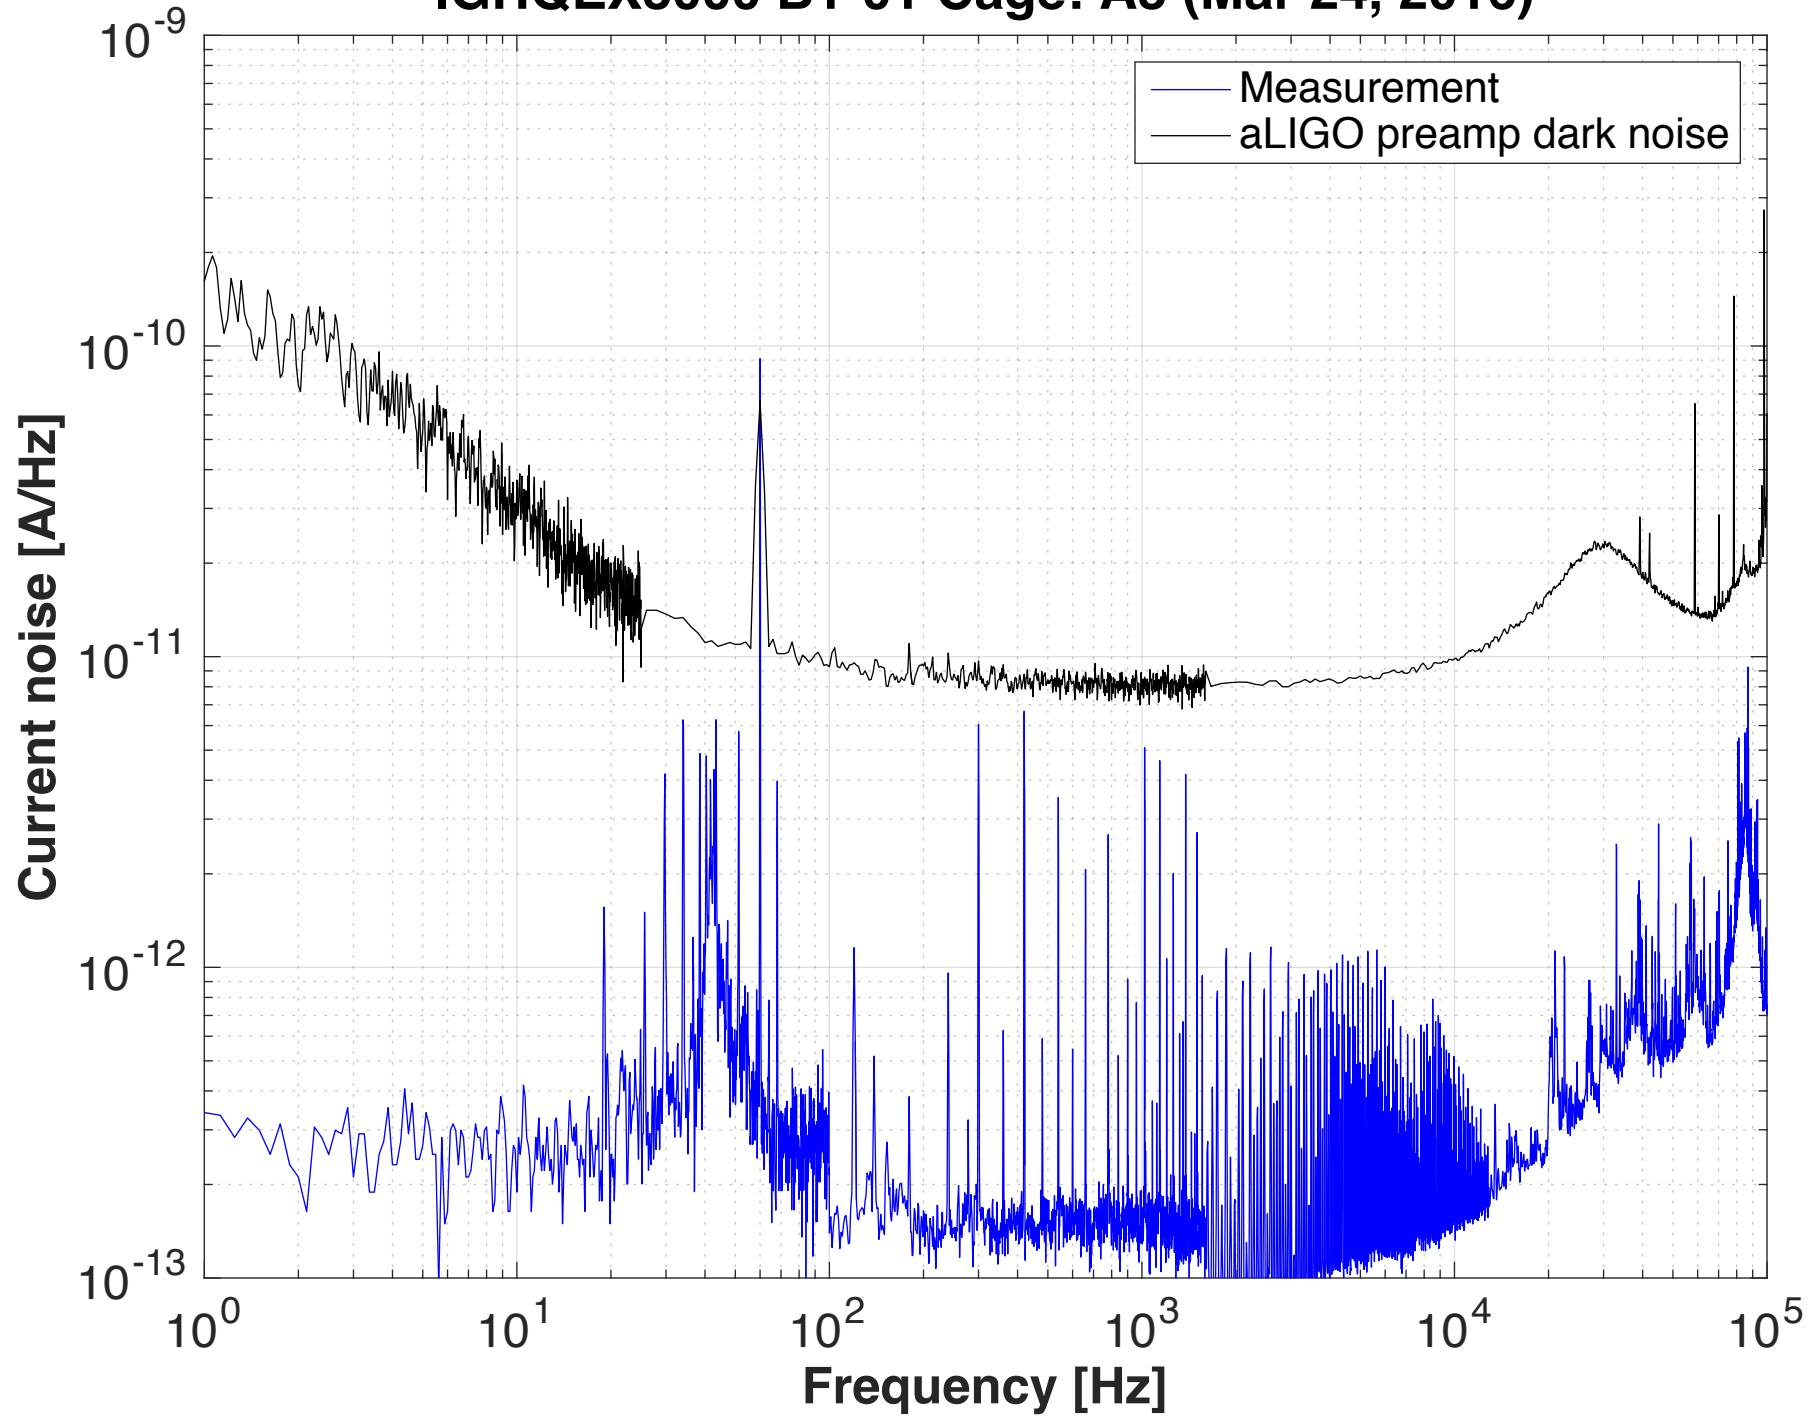

DCPD Current noise: IGHQEX3000 A1-23 Cage: G1 (Mar 24, 2016)

DCPD Current noise: IGHQEX3000 A1-25 Cage: G2 (Mar 24, 2016)

DCPD Current noise: IGHQEX3000 B1-01 Cage: A3 (Mar 24, 2016)

DCPD Current noise: IGHQEX3000 B1-16 Cage: A4 (Mar 24, 2016)

**DCPD Current noise:
IGHQEX3000 C1-05 Cage: F1 (Mar 24, 2016)**

DCPD Current noise: IGHQEX3000 C1-07 Cage: F2 (Mar 24, 2016)

DCPD Current noise: C30665GH 07 Cage: H1 (Mar 24, 2016)