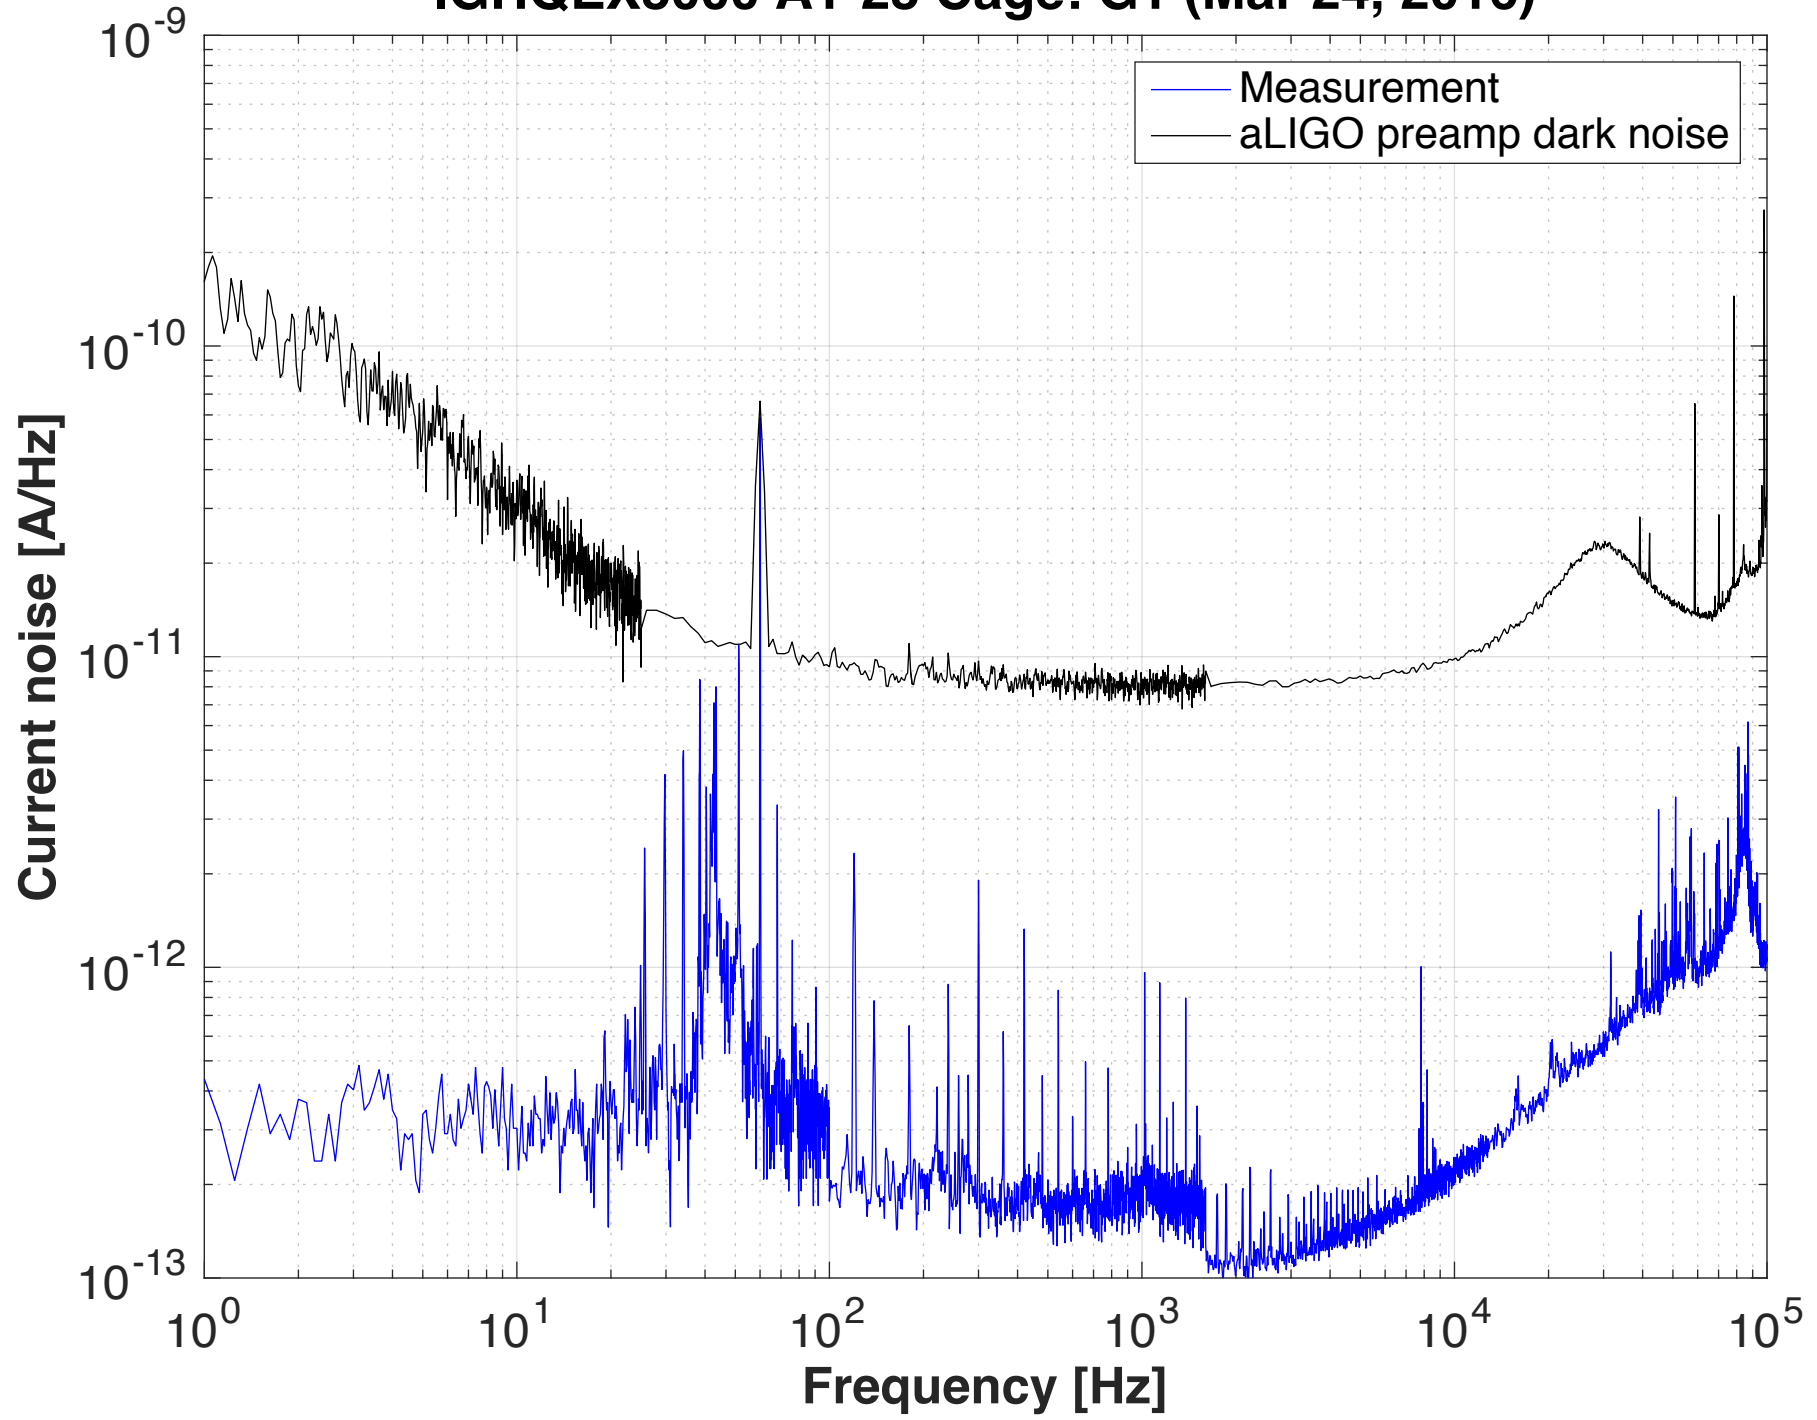

DCPD Current noise: IGHQEX3000 A1-23 Cage: G1 (Mar 24, 2016)

DCPD Current noise: IGHQEX3000 A1-25 Cage: G2 (Mar 24, 2016)

DCPD Current noise: IGHQEX3000 B1-01 Cage: A3 (Mar 24, 2016)

DCPD Current noise: IGHQEX3000 B1-16 Cage: A4 (Mar 24, 2016)

**DCPD Current noise:
IGHQEX3000 C1-05 Cage: F1 (Mar 24, 2016)**

DCPD Current noise: IGHQEX3000 C1-07 Cage: F2 (Mar 24, 2016)

DCPD Current noise: C30665GH 07 Cage: H1 (Mar 24, 2016)