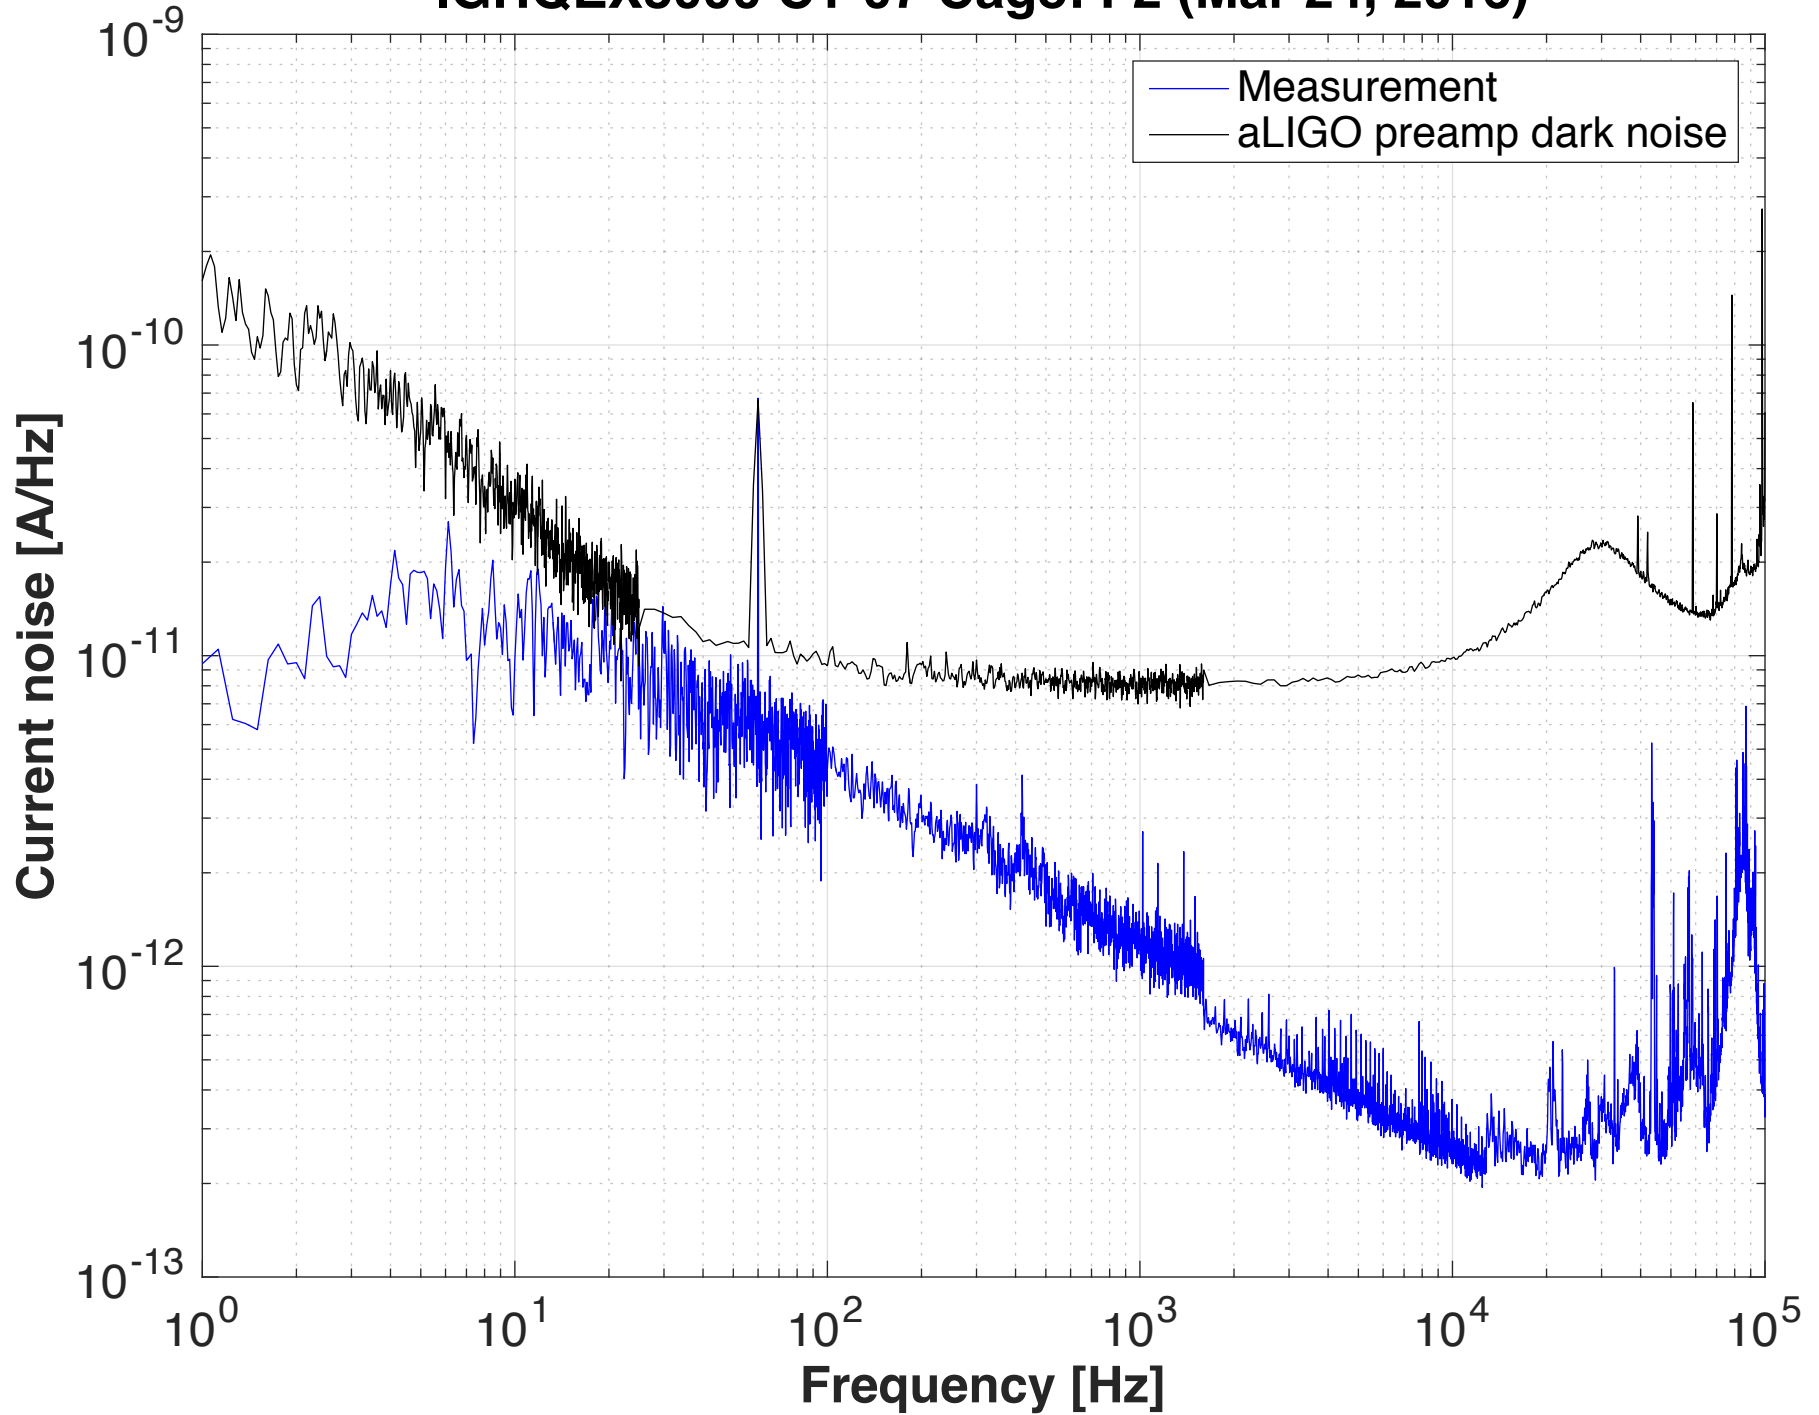

DCPD Current noise: IGHQEX3000 A1-23 Cage: G1 (Mar 24, 2016)

DCPD Current noise: IGHQEX3000 A1-25 Cage: G2 (Mar 24, 2016)

DCPD Current noise: IGHQEX3000 B1-01 Cage: A3 (Mar 24, 2016)

DCPD Current noise: IGHQEX3000 B1-16 Cage: A4 (Mar 24, 2016)

**DCPD Current noise:
IGHQEX3000 C1-05 Cage: F1 (Mar 24, 2016)**

DCPD Current noise: IGHQEX3000 C1-07 Cage: F2 (Mar 24, 2016)

DCPD Current noise: C30665GH 07 Cage: H1 (Mar 24, 2016)