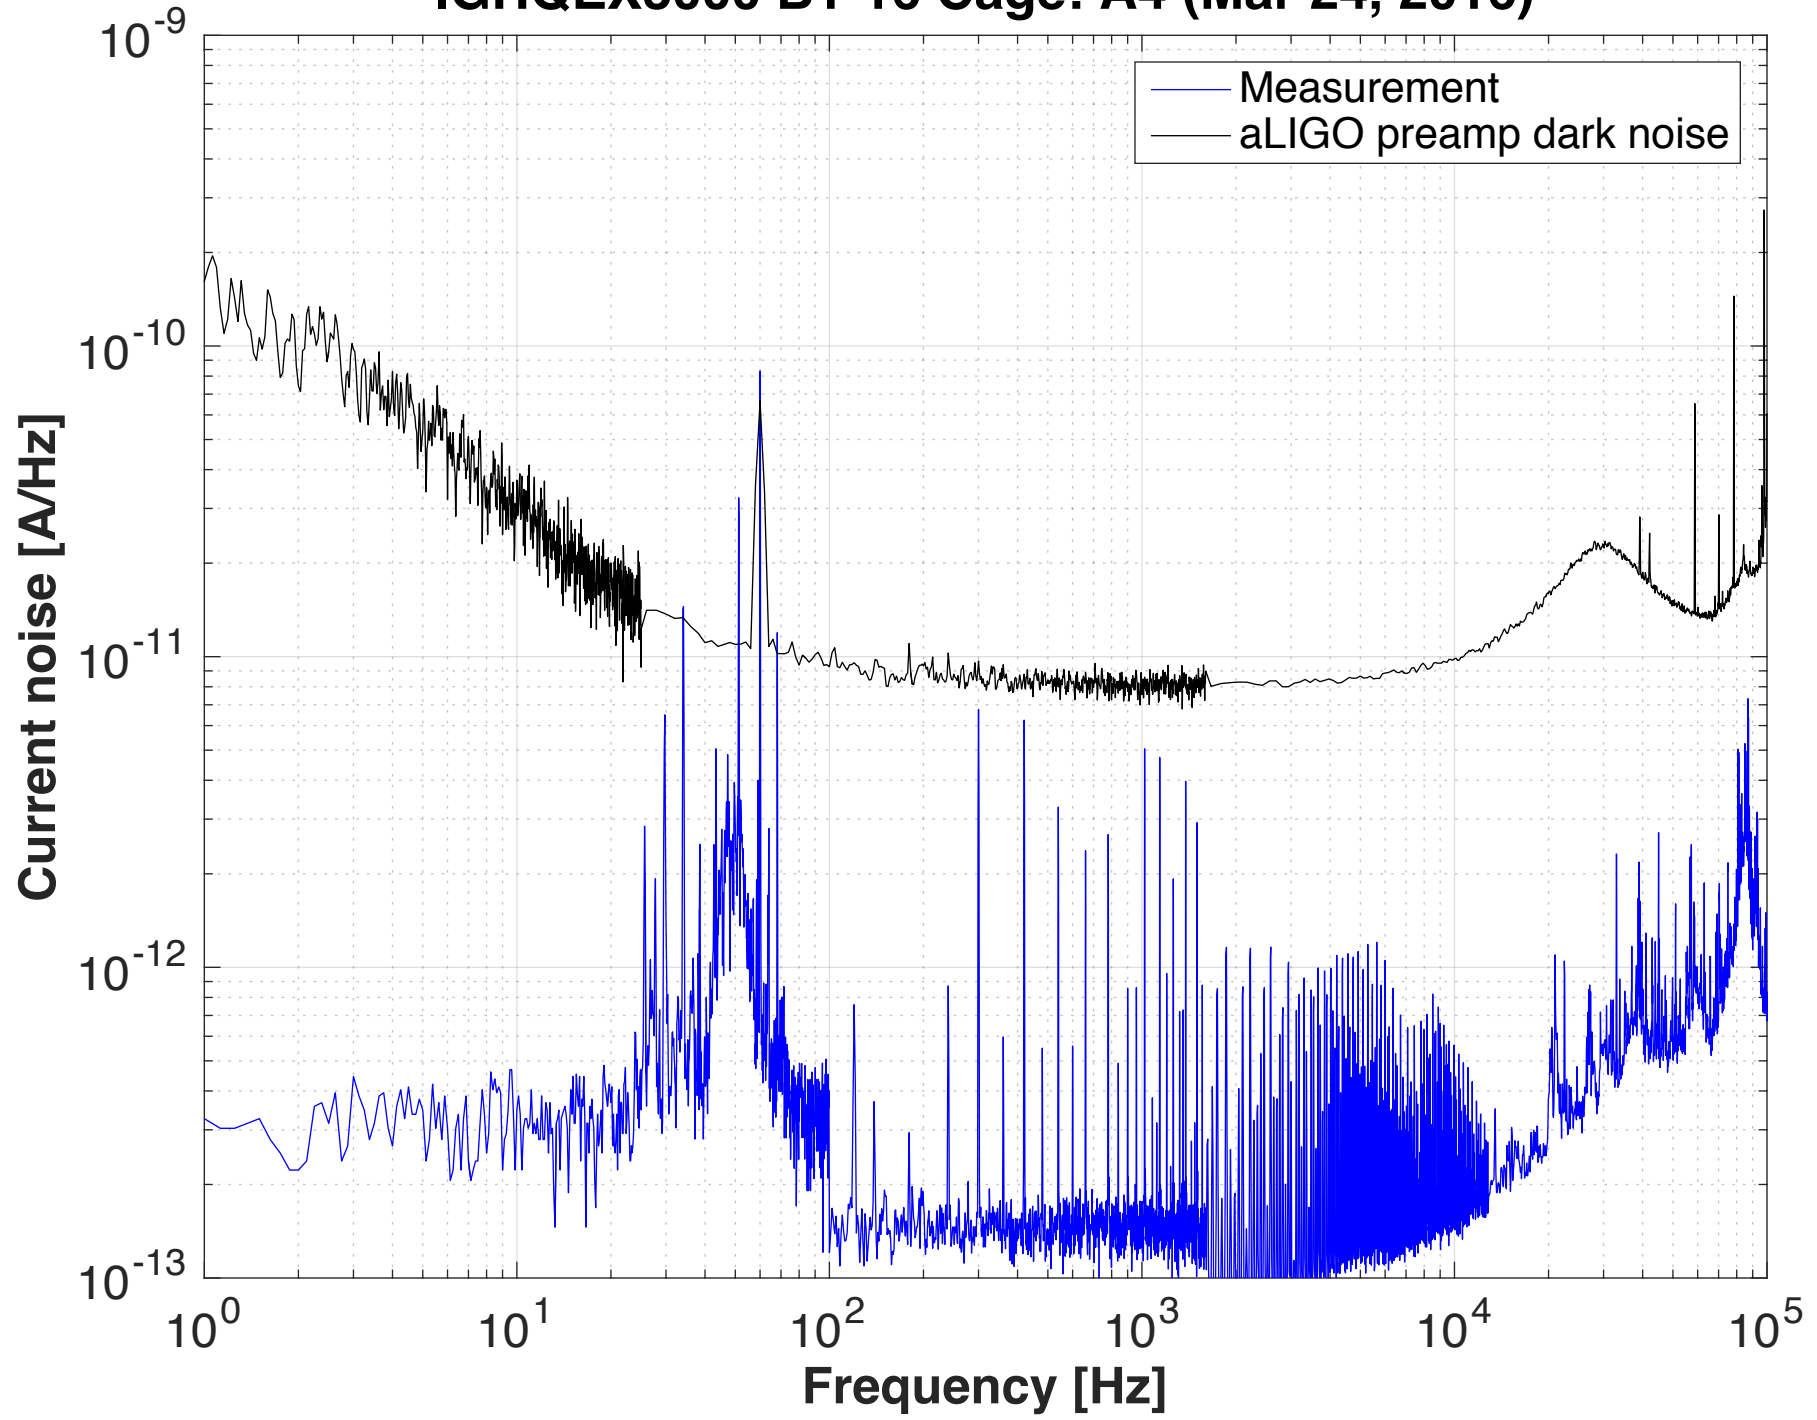

DCPD Current noise: IGHQEX3000 A1-23 Cage: G1 (Mar 24, 2016)

DCPD Current noise: IGHQEX3000 A1-25 Cage: G2 (Mar 24, 2016)

DCPD Current noise: IGHQEX3000 B1-01 Cage: A3 (Mar 24, 2016)

DCPD Current noise: IGHQEX3000 B1-16 Cage: A4 (Mar 24, 2016)

**DCPD Current noise:
IGHQEX3000 C1-05 Cage: F1 (Mar 24, 2016)**

DCPD Current noise: IGHQEX3000 C1-07 Cage: F2 (Mar 24, 2016)

DCPD Current noise: C30665GH 07 Cage: H1 (Mar 24, 2016)