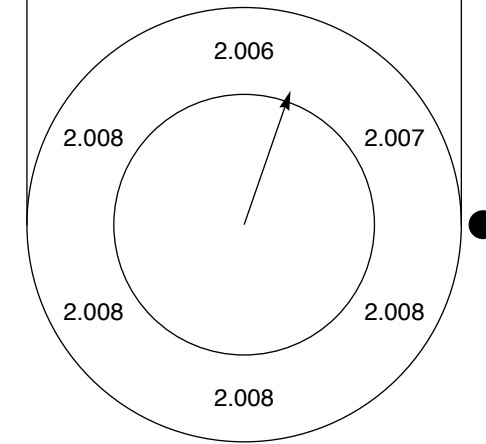

**11**

Avg height: 2.00633 mm  
 Wedge angle: 20.2121 arcsec  
 Wedge direction: -70.8934 deg

**12**

Avg height: 2.0135 mm  
 Wedge angle: 15.2789 arcsec  
 Wedge direction: -150. deg

**13**

Avg height: 2.01017 mm  
 Wedge angle: 20.2121 arcsec  
 Wedge direction: 169.107 deg

**14**

Avg height: 2.0075 mm  
 Wedge angle: 20.2121 arcsec  
 Wedge direction: 70.8934 deg

**15**

Avg height: 2.00733 mm  
 Wedge angle: 13.2319 arcsec  
 Wedge direction: 60. deg

**21**

Avg height: 1.9985 mm  
 Wedge angle: 26.4638 arcsec  
 Wedge direction: 120. deg

**22**

Avg height: 1.99533 mm  
 Wedge angle: 22.9183 arcsec  
 Wedge direction: 30. deg

**23**

Avg height: 2.00583 mm  
 Wedge angle: 7.63944 arcsec  
 Wedge direction: -150. deg

**25**

Avg height: 1.95067 mm  
 Wedge angle: 20.2121 arcsec  
 Wedge direction: -109.107 deg

**26**

Avg height: 2.00867 mm  
 Wedge angle: 22.9183 arcsec  
 Wedge direction: 90. deg