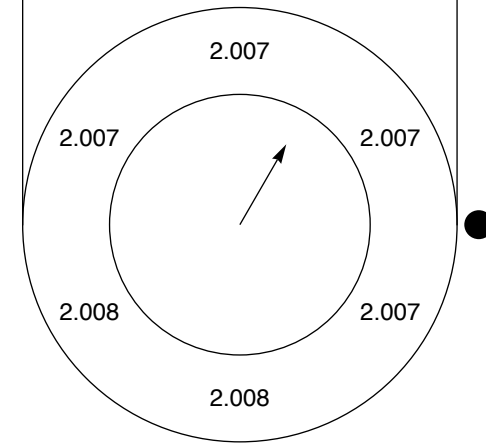

**11**

Avg height: 2.00633 mm  
 Wedge angle: 20.2121 arcsec  
 Wedge direction: -70.8934 deg

**12**

Avg height: 2.0135 mm  
 Wedge angle: 15.2789 arcsec  
 Wedge direction: -150. deg

**13**

Avg height: 2.01017 mm  
 Wedge angle: 20.2121 arcsec  
 Wedge direction: 169.107 deg

**14**

Avg height: 2.0075 mm  
 Wedge angle: 20.2121 arcsec  
 Wedge direction: 70.8934 deg

**15**

Avg height: 2.00733 mm  
 Wedge angle: 13.2319 arcsec  
 Wedge direction: 60. deg

**21**

Avg height: 1.9985 mm  
 Wedge angle: 26.4638 arcsec  
 Wedge direction: 120. deg

**22**

Avg height: 1.99533 mm  
 Wedge angle: 22.9183 arcsec  
 Wedge direction: 30. deg

**23**

Avg height: 2.00583 mm  
 Wedge angle: 7.63944 arcsec  
 Wedge direction: -150. deg

**25**

Avg height: 1.95067 mm  
 Wedge angle: 20.2121 arcsec  
 Wedge direction: -109.107 deg

**26**

Avg height: 2.00867 mm  
 Wedge angle: 22.9183 arcsec  
 Wedge direction: 90. deg