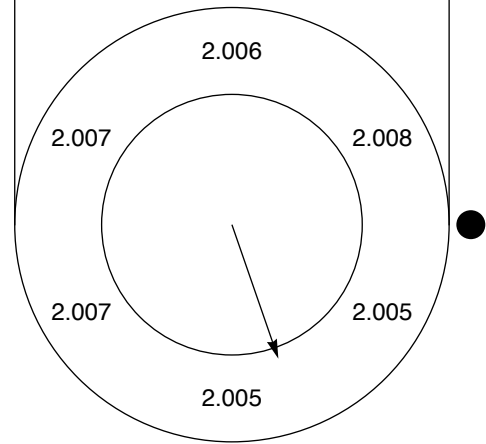

**11**

Avg height: 2.00633 mm  
 Wedge angle: 20.2121 arcsec  
 Wedge direction: -70.8934 deg

**12**

Avg height: 2.0135 mm  
 Wedge angle: 15.2789 arcsec  
 Wedge direction: -150. deg

**13**

Avg height: 2.01017 mm  
 Wedge angle: 20.2121 arcsec  
 Wedge direction: 169.107 deg

**14**

Avg height: 2.0075 mm  
 Wedge angle: 20.2121 arcsec  
 Wedge direction: 70.8934 deg

**15**

Avg height: 2.00733 mm  
 Wedge angle: 13.2319 arcsec  
 Wedge direction: 60. deg

**21**

Avg height: 1.9985 mm  
 Wedge angle: 26.4638 arcsec  
 Wedge direction: 120. deg

**22**

Avg height: 1.99533 mm  
 Wedge angle: 22.9183 arcsec  
 Wedge direction: 30. deg

**23**

Avg height: 2.00583 mm  
 Wedge angle: 7.63944 arcsec  
 Wedge direction: -150. deg

**25**

Avg height: 1.95067 mm  
 Wedge angle: 20.2121 arcsec  
 Wedge direction: -109.107 deg

**26**

Avg height: 2.00867 mm  
 Wedge angle: 22.9183 arcsec  
 Wedge direction: 90. deg