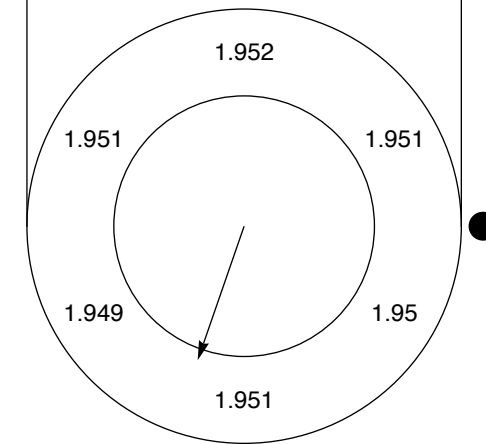

**11**

Avg height: 2.00633 mm  
 Wedge angle: 20.2121 arcsec  
 Wedge direction: -70.8934 deg

**12**

Avg height: 2.0135 mm  
 Wedge angle: 15.2789 arcsec  
 Wedge direction: -150. deg

**13**

Avg height: 2.01017 mm  
 Wedge angle: 20.2121 arcsec  
 Wedge direction: 169.107 deg

**14**

Avg height: 2.0075 mm  
 Wedge angle: 20.2121 arcsec  
 Wedge direction: 70.8934 deg

**15**

Avg height: 2.00733 mm  
 Wedge angle: 13.2319 arcsec  
 Wedge direction: 60. deg

**21**

Avg height: 1.9985 mm  
 Wedge angle: 26.4638 arcsec  
 Wedge direction: 120. deg

**22**

Avg height: 1.99533 mm  
 Wedge angle: 22.9183 arcsec  
 Wedge direction: 30. deg

**23**

Avg height: 2.00583 mm  
 Wedge angle: 7.63944 arcsec  
 Wedge direction: -150. deg

**25**

Avg height: 1.95067 mm  
 Wedge angle: 20.2121 arcsec  
 Wedge direction: -109.107 deg

**26**

Avg height: 2.00867 mm  
 Wedge angle: 22.9183 arcsec  
 Wedge direction: 90. deg