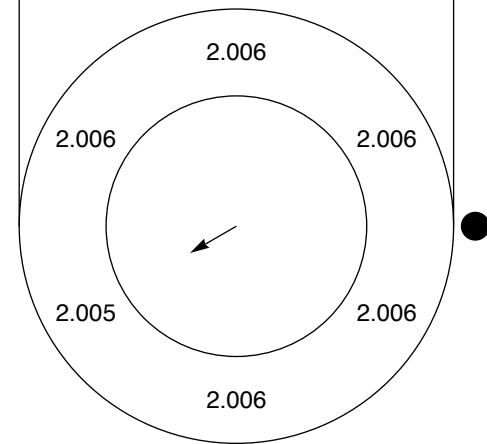

**11**

Avg height: 2.00633 mm  
 Wedge angle: 20.2121 arcsec  
 Wedge direction: -70.8934 deg

**12**

Avg height: 2.0135 mm  
 Wedge angle: 15.2789 arcsec  
 Wedge direction: -150. deg

**13**

Avg height: 2.01017 mm  
 Wedge angle: 20.2121 arcsec  
 Wedge direction: 169.107 deg

**14**

Avg height: 2.0075 mm  
 Wedge angle: 20.2121 arcsec  
 Wedge direction: 70.8934 deg

**15**

Avg height: 2.00733 mm  
 Wedge angle: 13.2319 arcsec  
 Wedge direction: 60. deg

**21**

Avg height: 1.9985 mm  
 Wedge angle: 26.4638 arcsec  
 Wedge direction: 120. deg

**22**

Avg height: 1.99533 mm  
 Wedge angle: 22.9183 arcsec  
 Wedge direction: 30. deg

**23**

Avg height: 2.00583 mm  
 Wedge angle: 7.63944 arcsec  
 Wedge direction: -150. deg

**25**

Avg height: 1.95067 mm  
 Wedge angle: 20.2121 arcsec  
 Wedge direction: -109.107 deg

**26**

Avg height: 2.00867 mm  
 Wedge angle: 22.9183 arcsec  
 Wedge direction: 90. deg