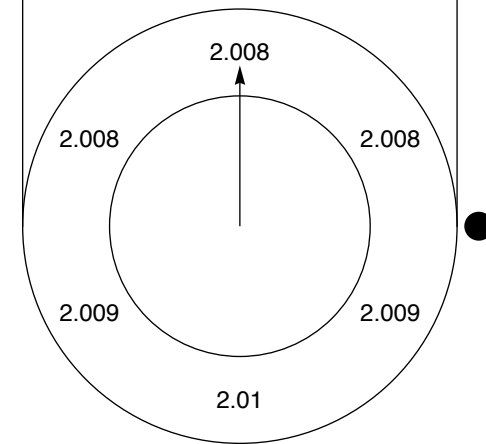

**11**

Avg height: 2.00633 mm  
 Wedge angle: 20.2121 arcsec  
 Wedge direction: -70.8934 deg

**12**

Avg height: 2.0135 mm  
 Wedge angle: 15.2789 arcsec  
 Wedge direction: -150. deg

**13**

Avg height: 2.01017 mm  
 Wedge angle: 20.2121 arcsec  
 Wedge direction: 169.107 deg

**14**

Avg height: 2.0075 mm  
 Wedge angle: 20.2121 arcsec  
 Wedge direction: 70.8934 deg

**15**

Avg height: 2.00733 mm  
 Wedge angle: 13.2319 arcsec  
 Wedge direction: 60. deg

**21**

Avg height: 1.9985 mm  
 Wedge angle: 26.4638 arcsec  
 Wedge direction: 120. deg

**22**

Avg height: 1.99533 mm  
 Wedge angle: 22.9183 arcsec  
 Wedge direction: 30. deg

**23**

Avg height: 2.00583 mm  
 Wedge angle: 7.63944 arcsec  
 Wedge direction: -150. deg

**25**

Avg height: 1.95067 mm  
 Wedge angle: 20.2121 arcsec  
 Wedge direction: -109.107 deg

**26**

Avg height: 2.00867 mm  
 Wedge angle: 22.9183 arcsec  
 Wedge direction: 90. deg