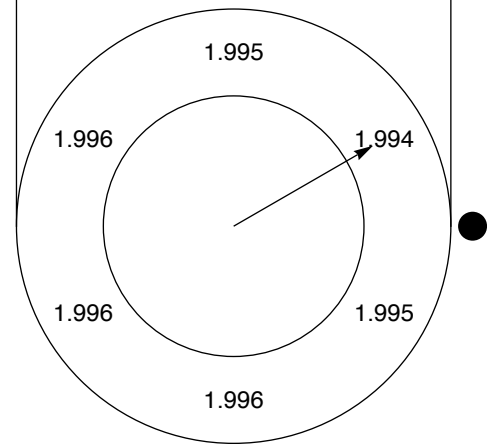

**11**

Avg height: 2.00633 mm  
 Wedge angle: 20.2121 arcsec  
 Wedge direction: -70.8934 deg

**12**

Avg height: 2.0135 mm  
 Wedge angle: 15.2789 arcsec  
 Wedge direction: -150. deg

**13**

Avg height: 2.01017 mm  
 Wedge angle: 20.2121 arcsec  
 Wedge direction: 169.107 deg

**14**

Avg height: 2.0075 mm  
 Wedge angle: 20.2121 arcsec  
 Wedge direction: 70.8934 deg

**15**

Avg height: 2.00733 mm  
 Wedge angle: 13.2319 arcsec  
 Wedge direction: 60. deg

**21**

Avg height: 1.9985 mm  
 Wedge angle: 26.4638 arcsec  
 Wedge direction: 120. deg

**22**

Avg height: 1.99533 mm  
 Wedge angle: 22.9183 arcsec  
 Wedge direction: 30. deg

**23**

Avg height: 2.00583 mm  
 Wedge angle: 7.63944 arcsec  
 Wedge direction: -150. deg

**25**

Avg height: 1.95067 mm  
 Wedge angle: 20.2121 arcsec  
 Wedge direction: -109.107 deg

**26**

Avg height: 2.00867 mm  
 Wedge angle: 22.9183 arcsec  
 Wedge direction: 90. deg