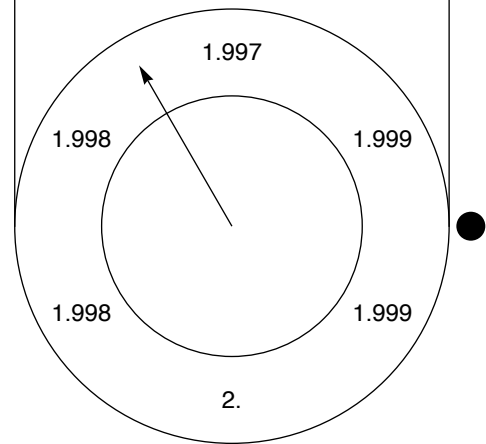

**11**

Avg height: 2.00633 mm  
 Wedge angle: 20.2121 arcsec  
 Wedge direction: -70.8934 deg

**12**

Avg height: 2.0135 mm  
 Wedge angle: 15.2789 arcsec  
 Wedge direction: -150. deg

**13**

Avg height: 2.01017 mm  
 Wedge angle: 20.2121 arcsec  
 Wedge direction: 169.107 deg

**14**

Avg height: 2.0075 mm  
 Wedge angle: 20.2121 arcsec  
 Wedge direction: 70.8934 deg

**15**

Avg height: 2.00733 mm  
 Wedge angle: 13.2319 arcsec  
 Wedge direction: 60. deg

**21**

Avg height: 1.9985 mm  
 Wedge angle: 26.4638 arcsec  
 Wedge direction: 120. deg

**22**

Avg height: 1.99533 mm  
 Wedge angle: 22.9183 arcsec  
 Wedge direction: 30. deg

**23**

Avg height: 2.00583 mm  
 Wedge angle: 7.63944 arcsec  
 Wedge direction: -150. deg

**25**

Avg height: 1.95067 mm  
 Wedge angle: 20.2121 arcsec  
 Wedge direction: -109.107 deg

**26**

Avg height: 2.00867 mm  
 Wedge angle: 22.9183 arcsec  
 Wedge direction: 90. deg