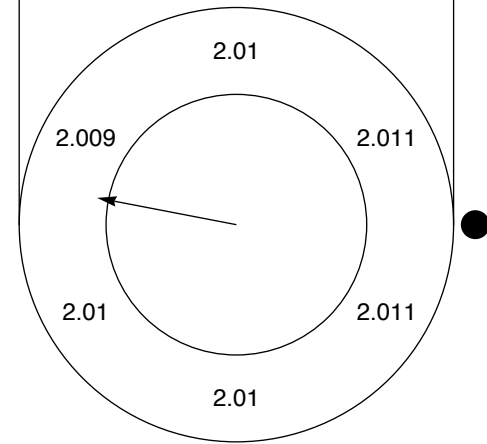

**11**

Avg height: 2.00633 mm  
 Wedge angle: 20.2121 arcsec  
 Wedge direction: -70.8934 deg

**12**

Avg height: 2.0135 mm  
 Wedge angle: 15.2789 arcsec  
 Wedge direction: -150. deg

**13**

Avg height: 2.01017 mm  
 Wedge angle: 20.2121 arcsec  
 Wedge direction: 169.107 deg

**14**

Avg height: 2.0075 mm  
 Wedge angle: 20.2121 arcsec  
 Wedge direction: 70.8934 deg

**15**

Avg height: 2.00733 mm  
 Wedge angle: 13.2319 arcsec  
 Wedge direction: 60. deg

**21**

Avg height: 1.9985 mm  
 Wedge angle: 26.4638 arcsec  
 Wedge direction: 120. deg

**22**

Avg height: 1.99533 mm  
 Wedge angle: 22.9183 arcsec  
 Wedge direction: 30. deg

**23**

Avg height: 2.00583 mm  
 Wedge angle: 7.63944 arcsec  
 Wedge direction: -150. deg

**25**

Avg height: 1.95067 mm  
 Wedge angle: 20.2121 arcsec  
 Wedge direction: -109.107 deg

**26**

Avg height: 2.00867 mm  
 Wedge angle: 22.9183 arcsec  
 Wedge direction: 90. deg