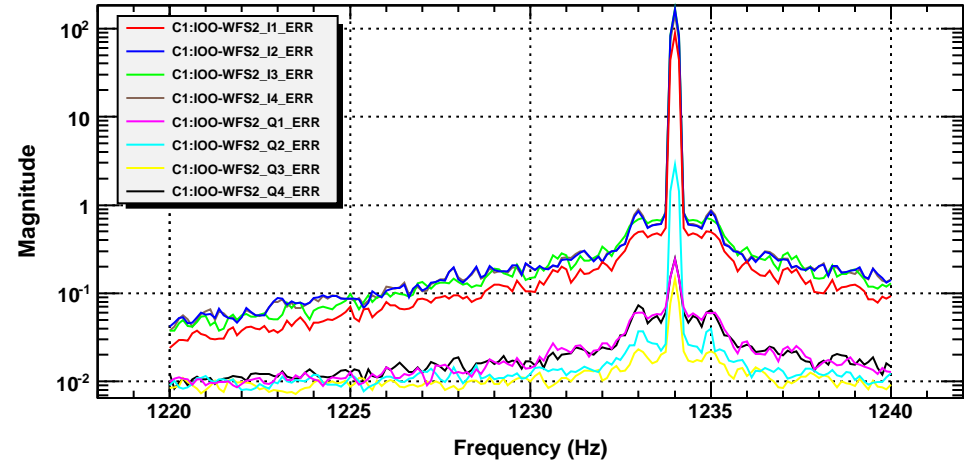

Transfer function

T0=02/08/2022 06:21:44

Avg=20

BW=0.1875

Power spectrum

T0=02/08/2022 06:21:44

Avg=20

BW=0.1875