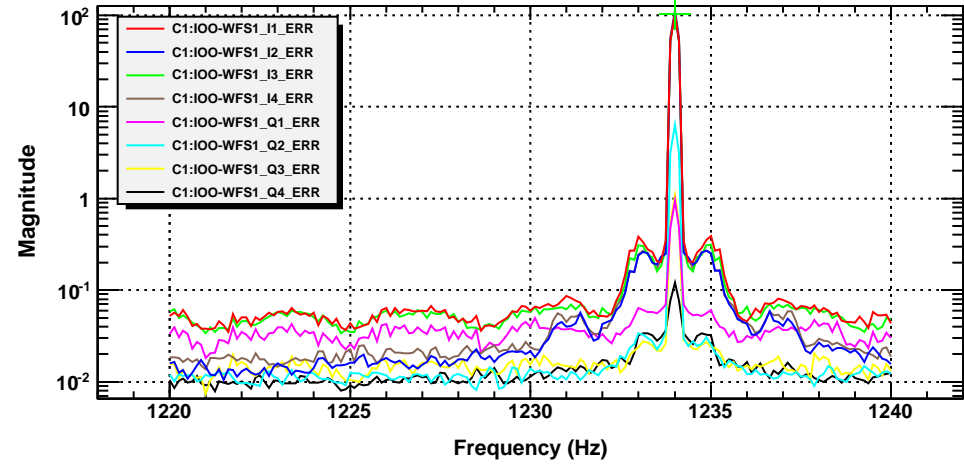

Transfer function

T0=02/08/2022 06:21:44

Avg=20

BW=0.1875

Power spectrum

T0=02/08/2022 06:21:44

Avg=20

BW=0.1875