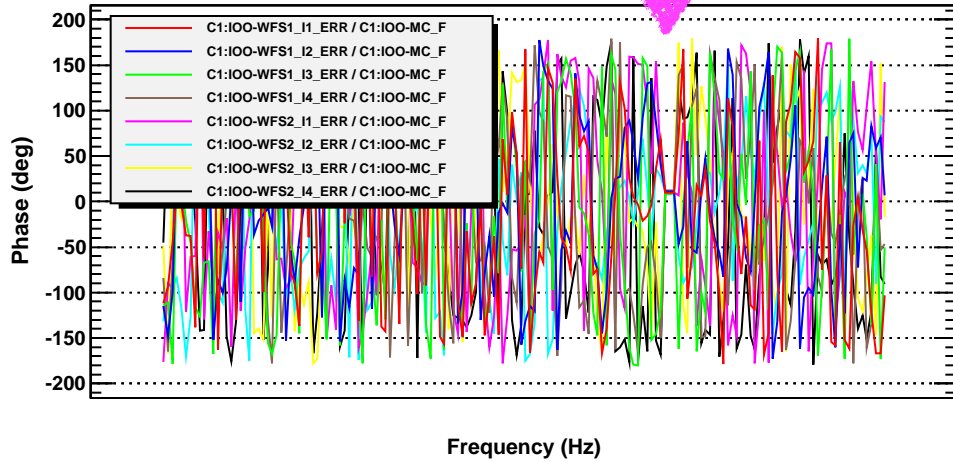

Transfer function

T0=02/08/2022 06:21:44

Avg=20

BW=0.1875

Power spectrum

T0=02/08/2022 06:21:44

Avg=20

BW=0.1875