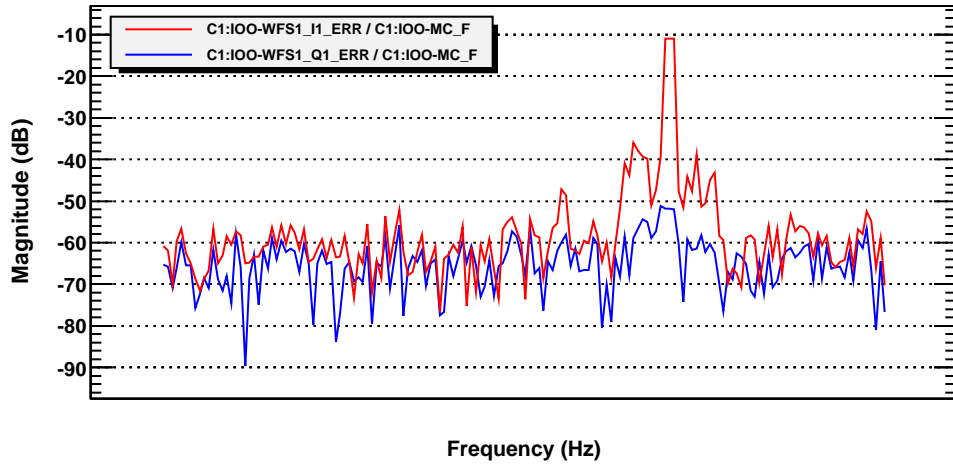

Transfer function

T0=02/08/2022 06:21:44

Avg=20

BW=0.1875

Power spectrum

T0=02/08/2022 06:21:44

Avg=20

BW=0.1875