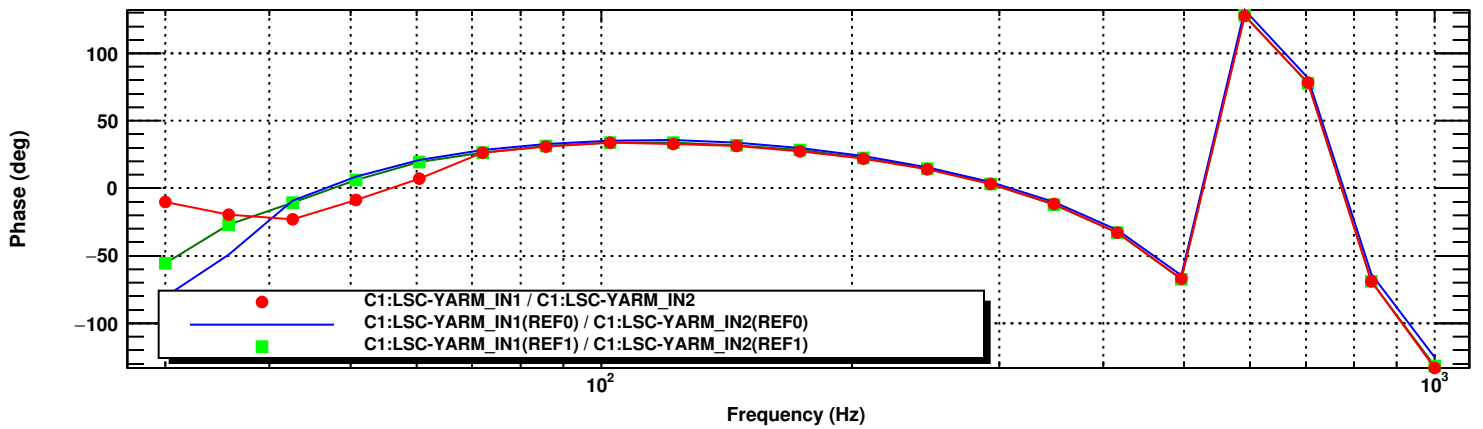

YARM OLTF

*T0=18/07/2022 22:55:27.020019

Avg=21

YARM OLTF

*T0=18/07/2022 22:55:27.020019

Avg=21