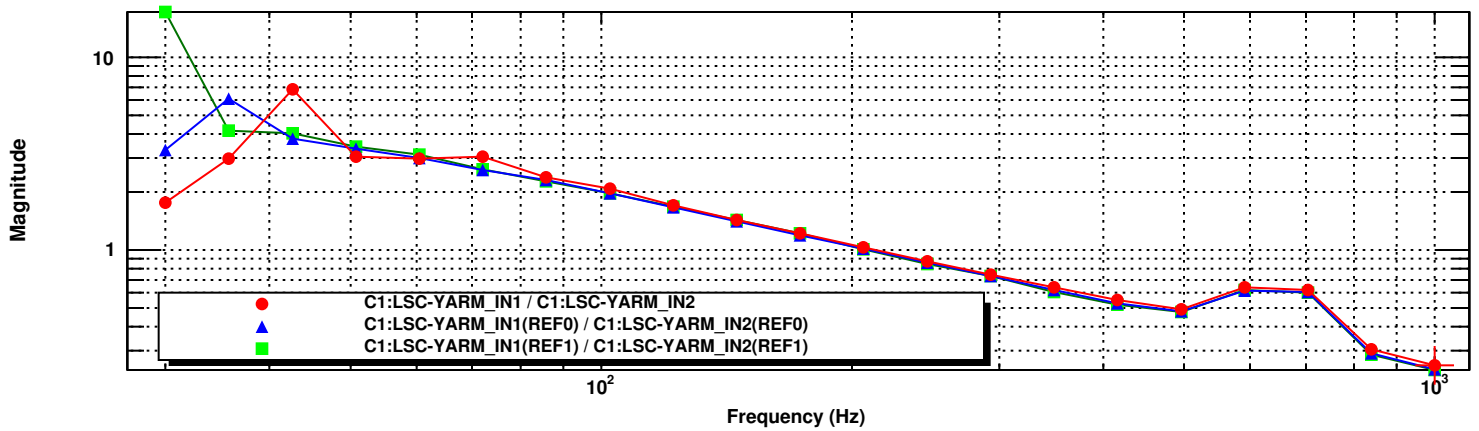

YARM OLTF

*T0=18/07/2022 22:55:27.020019

Avg=21

YARM OLTF

*T0=18/07/2022 22:55:27.020019

Avg=21